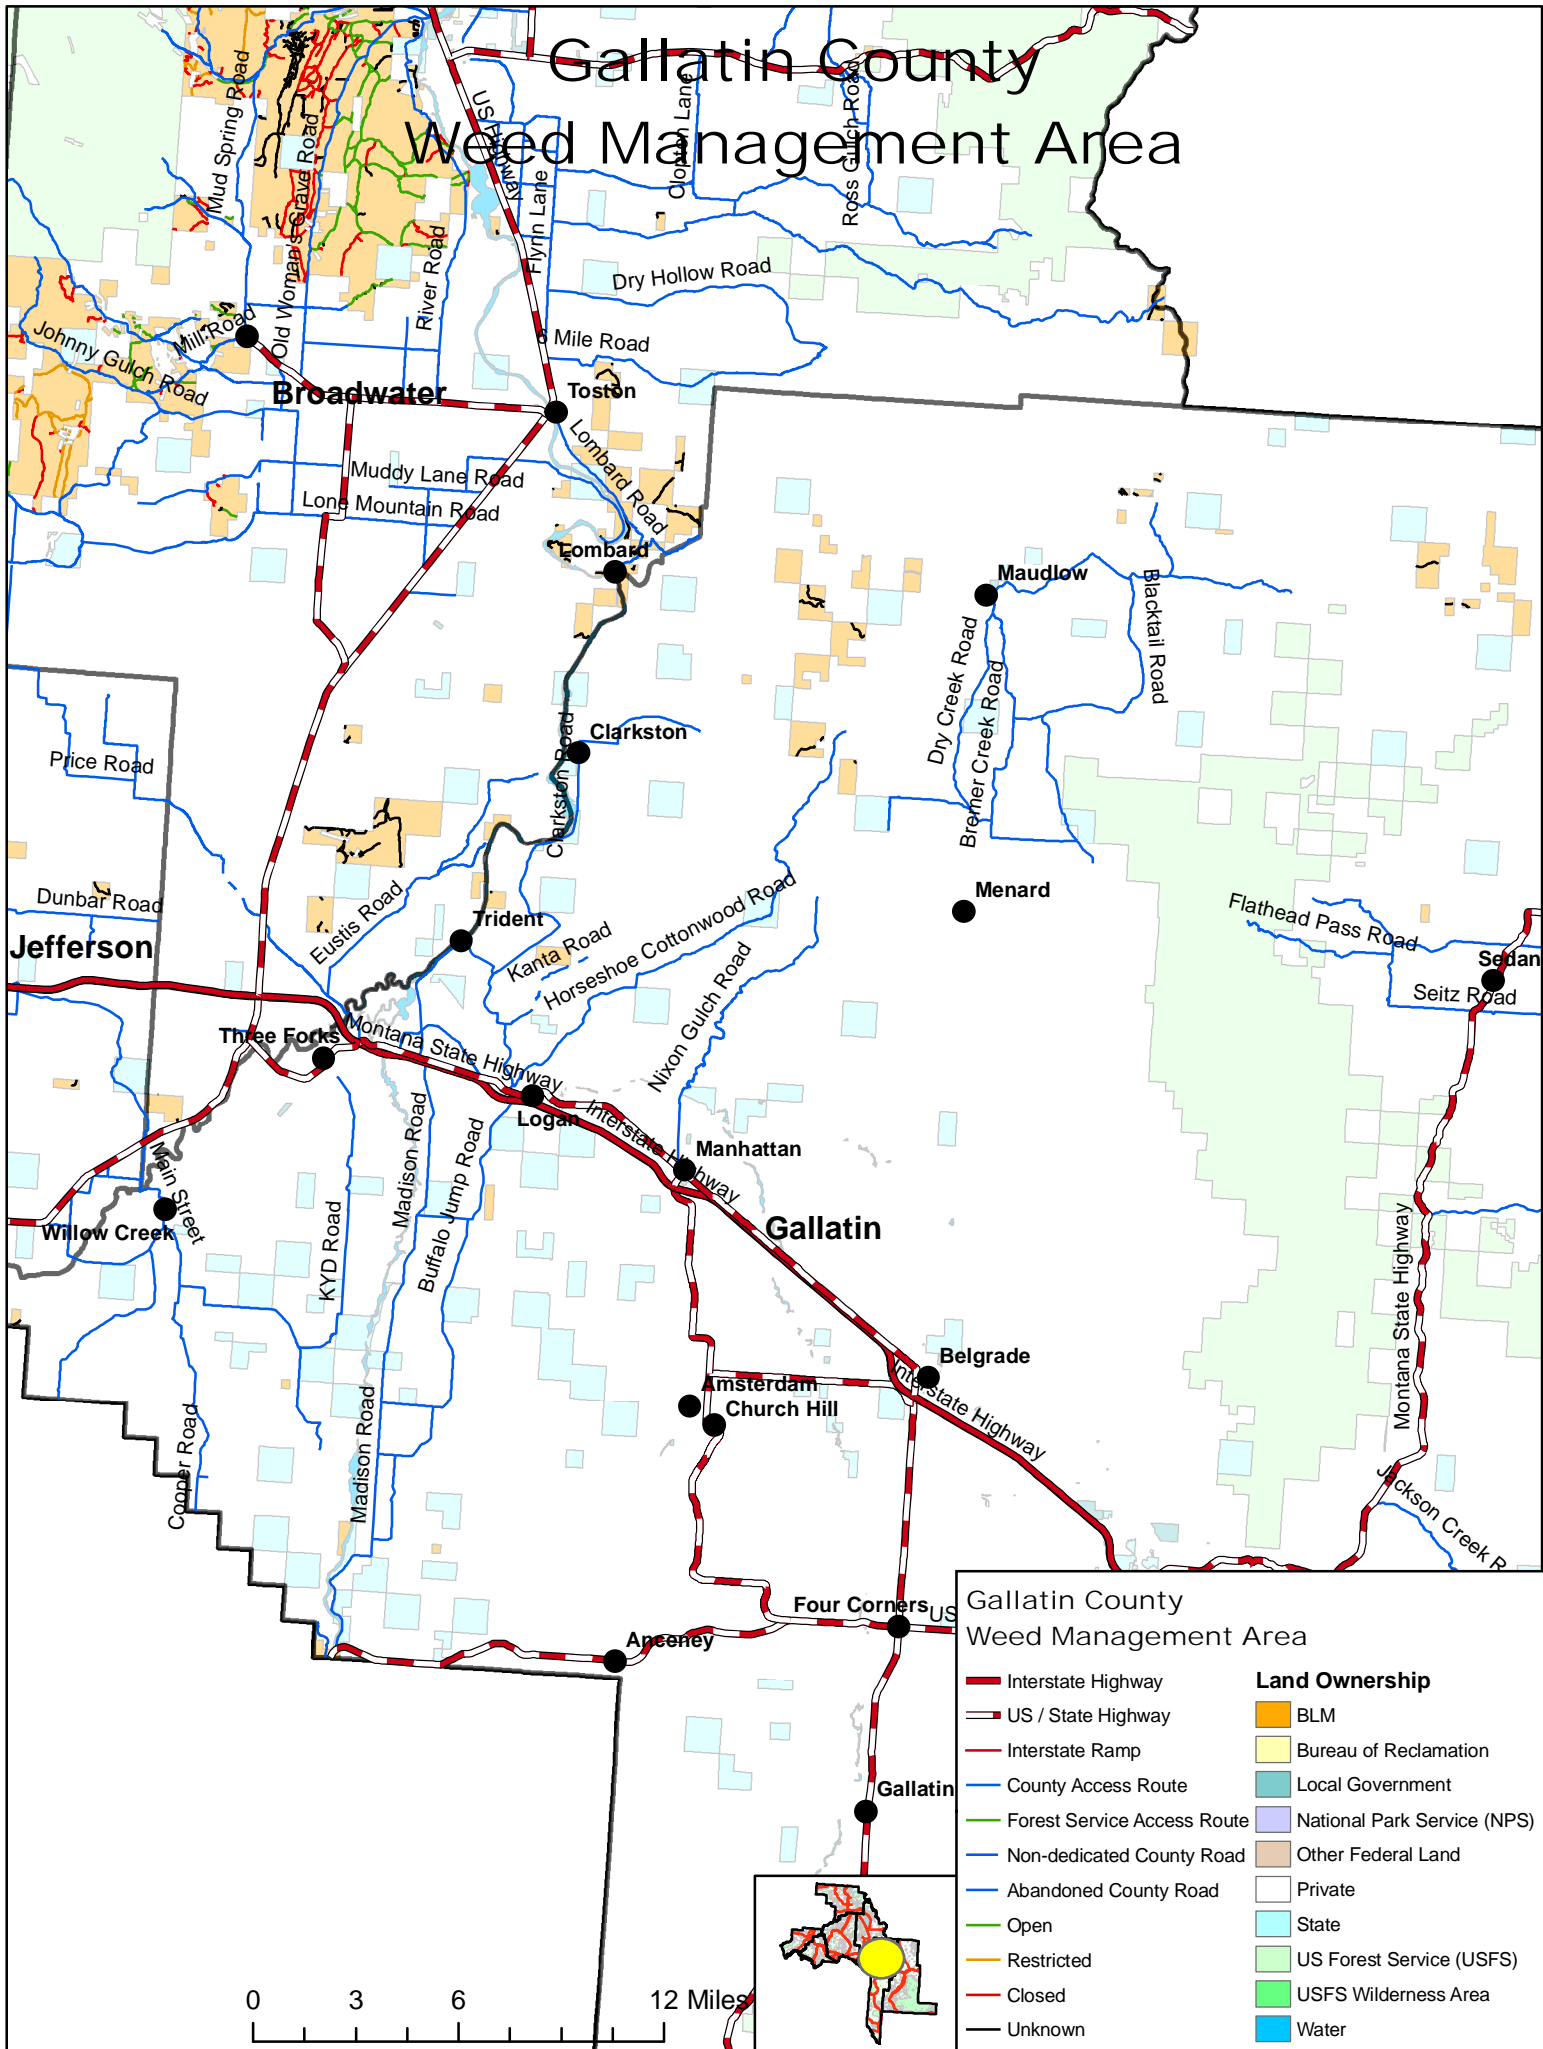

Gallatin County Weed Management Area

**Gallatin County
Weed Management Area**

Interstate Highway	Land Ownership
US / State Highway	BLM
Interstate Ramp	Bureau of Reclamation
County Access Route	Local Government
Forest Service Access Route	National Park Service (NPS)
Non-dedicated County Road	Other Federal Land
Abandoned County Road	Private
Open	State
Restricted	US Forest Service (USFS)
Closed	USFS Wilderness Area
Unknown	Water

0 3 6 12 Miles