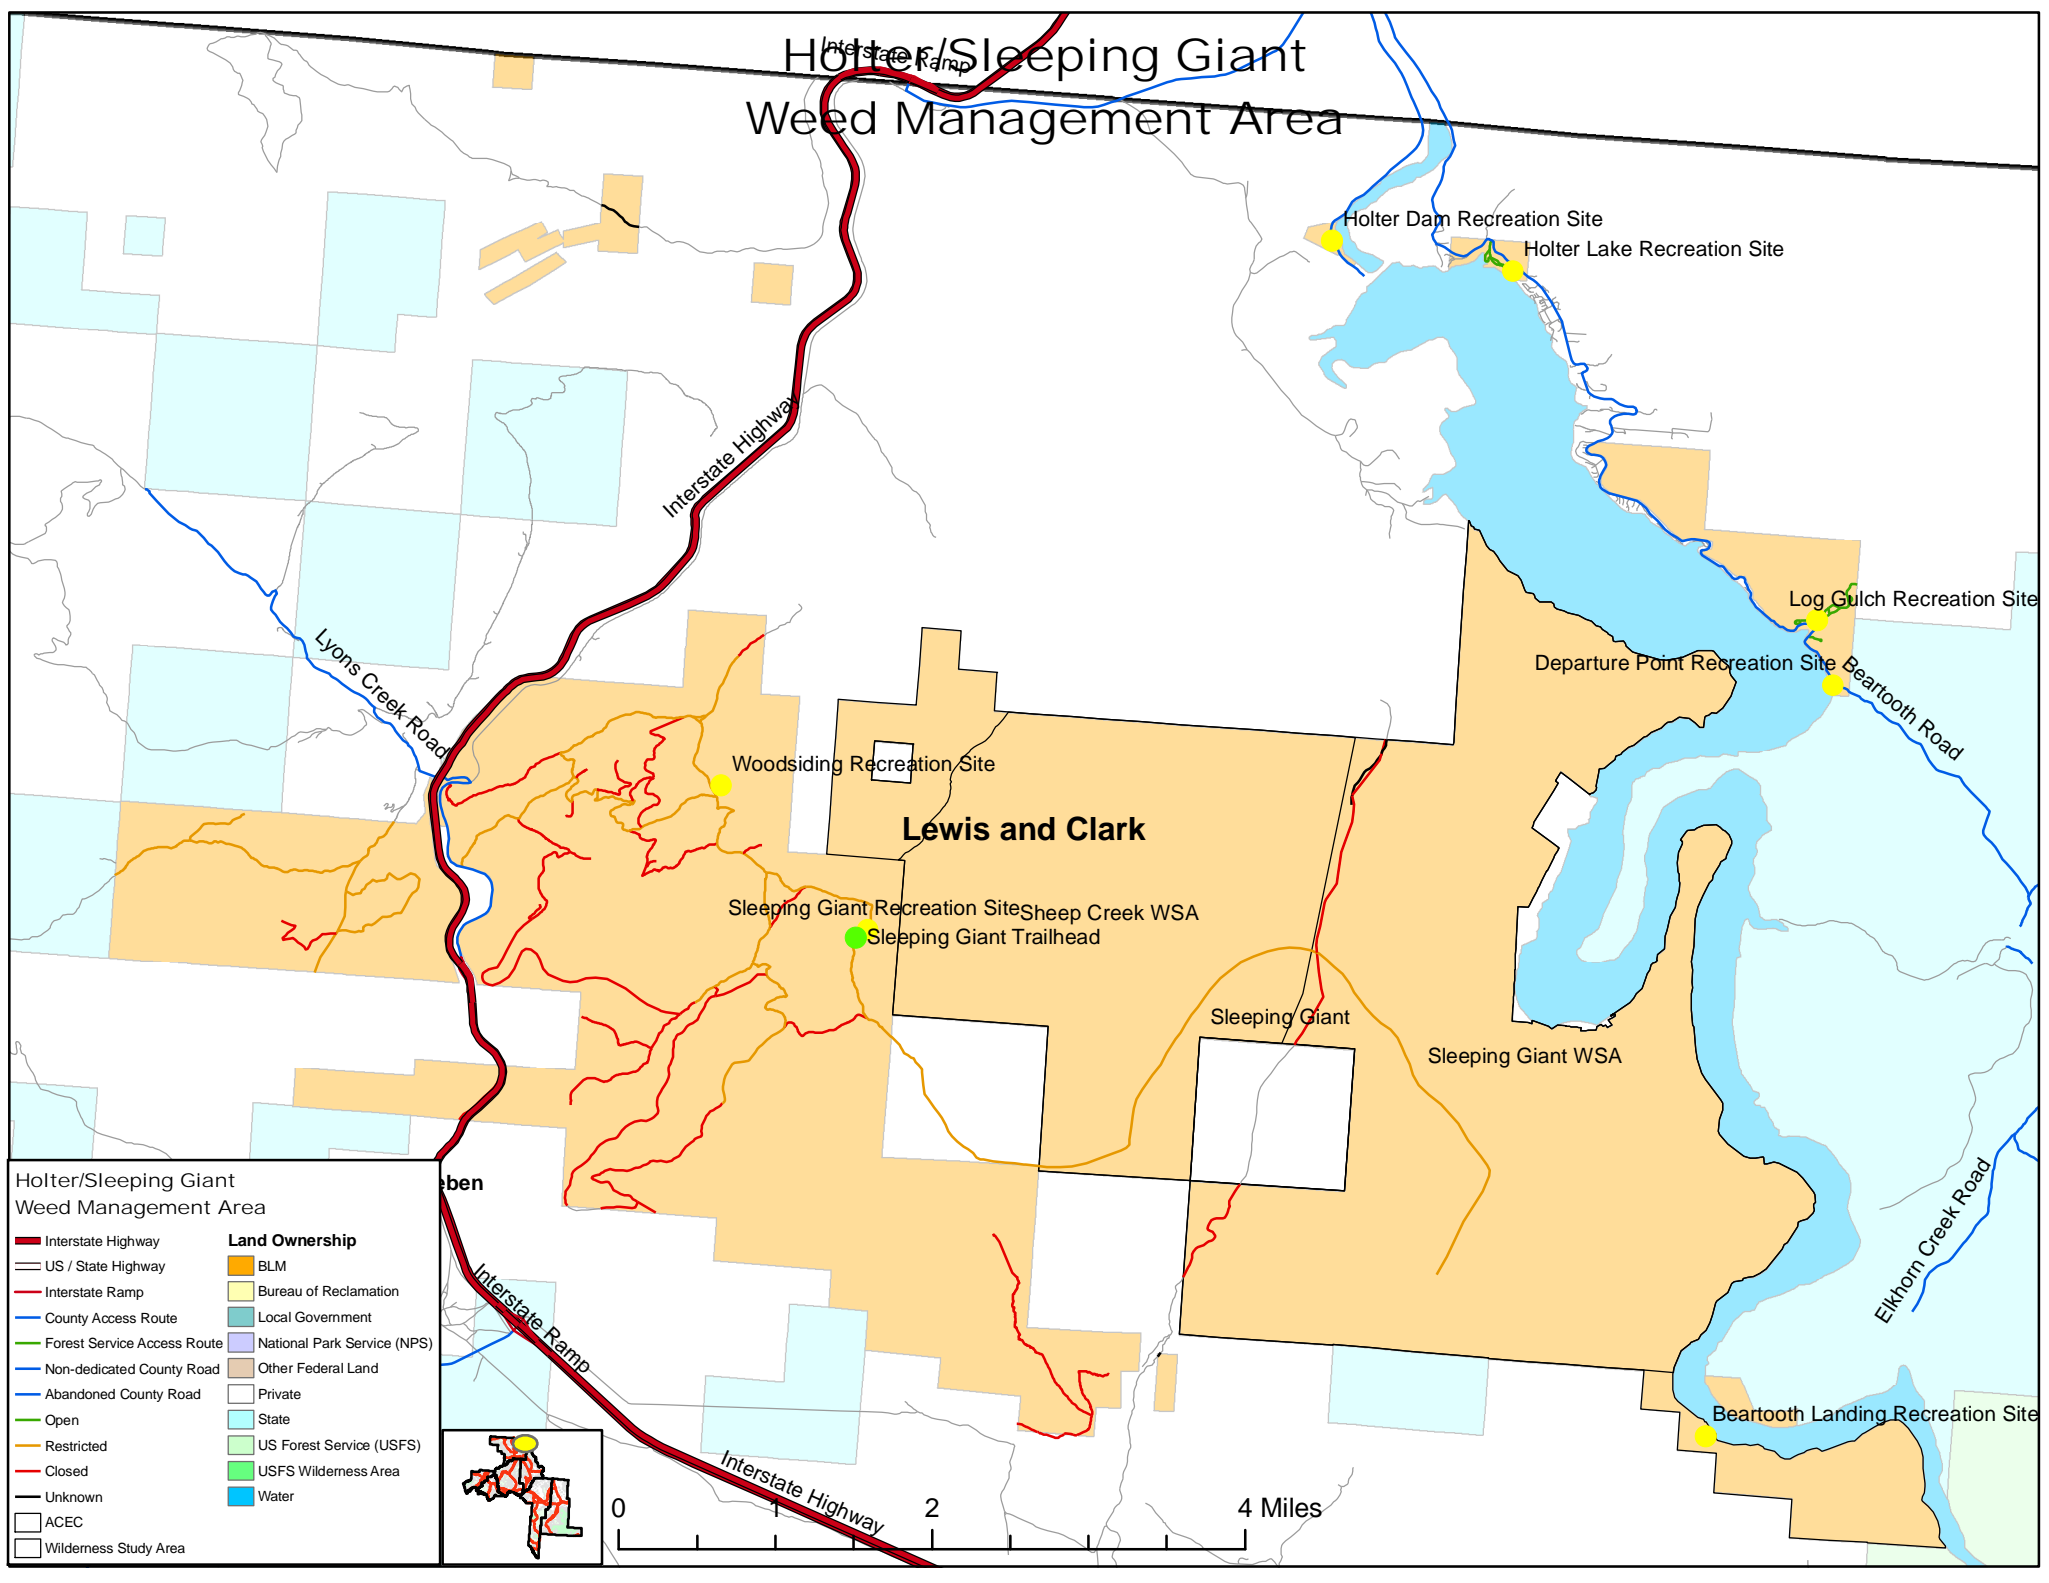

Holter/Sleeping Giant Weed Management Area

Holter/Sleeping Giant Weed Management Area

Interstate Highway	BLM
US / State Highway	Bureau of Reclamation
Interstate Ramp	Local Government
County Access Route	National Park Service (NPS)
Forest Service Access Route	Other Federal Land
Non-dedicated County Road	Private
Abandoned County Road	State
Open	US Forest Service (USFS)
Restricted	USFS Wilderness Area
Closed	Water
Unknown	
ACEC	
Wilderness Study Area	