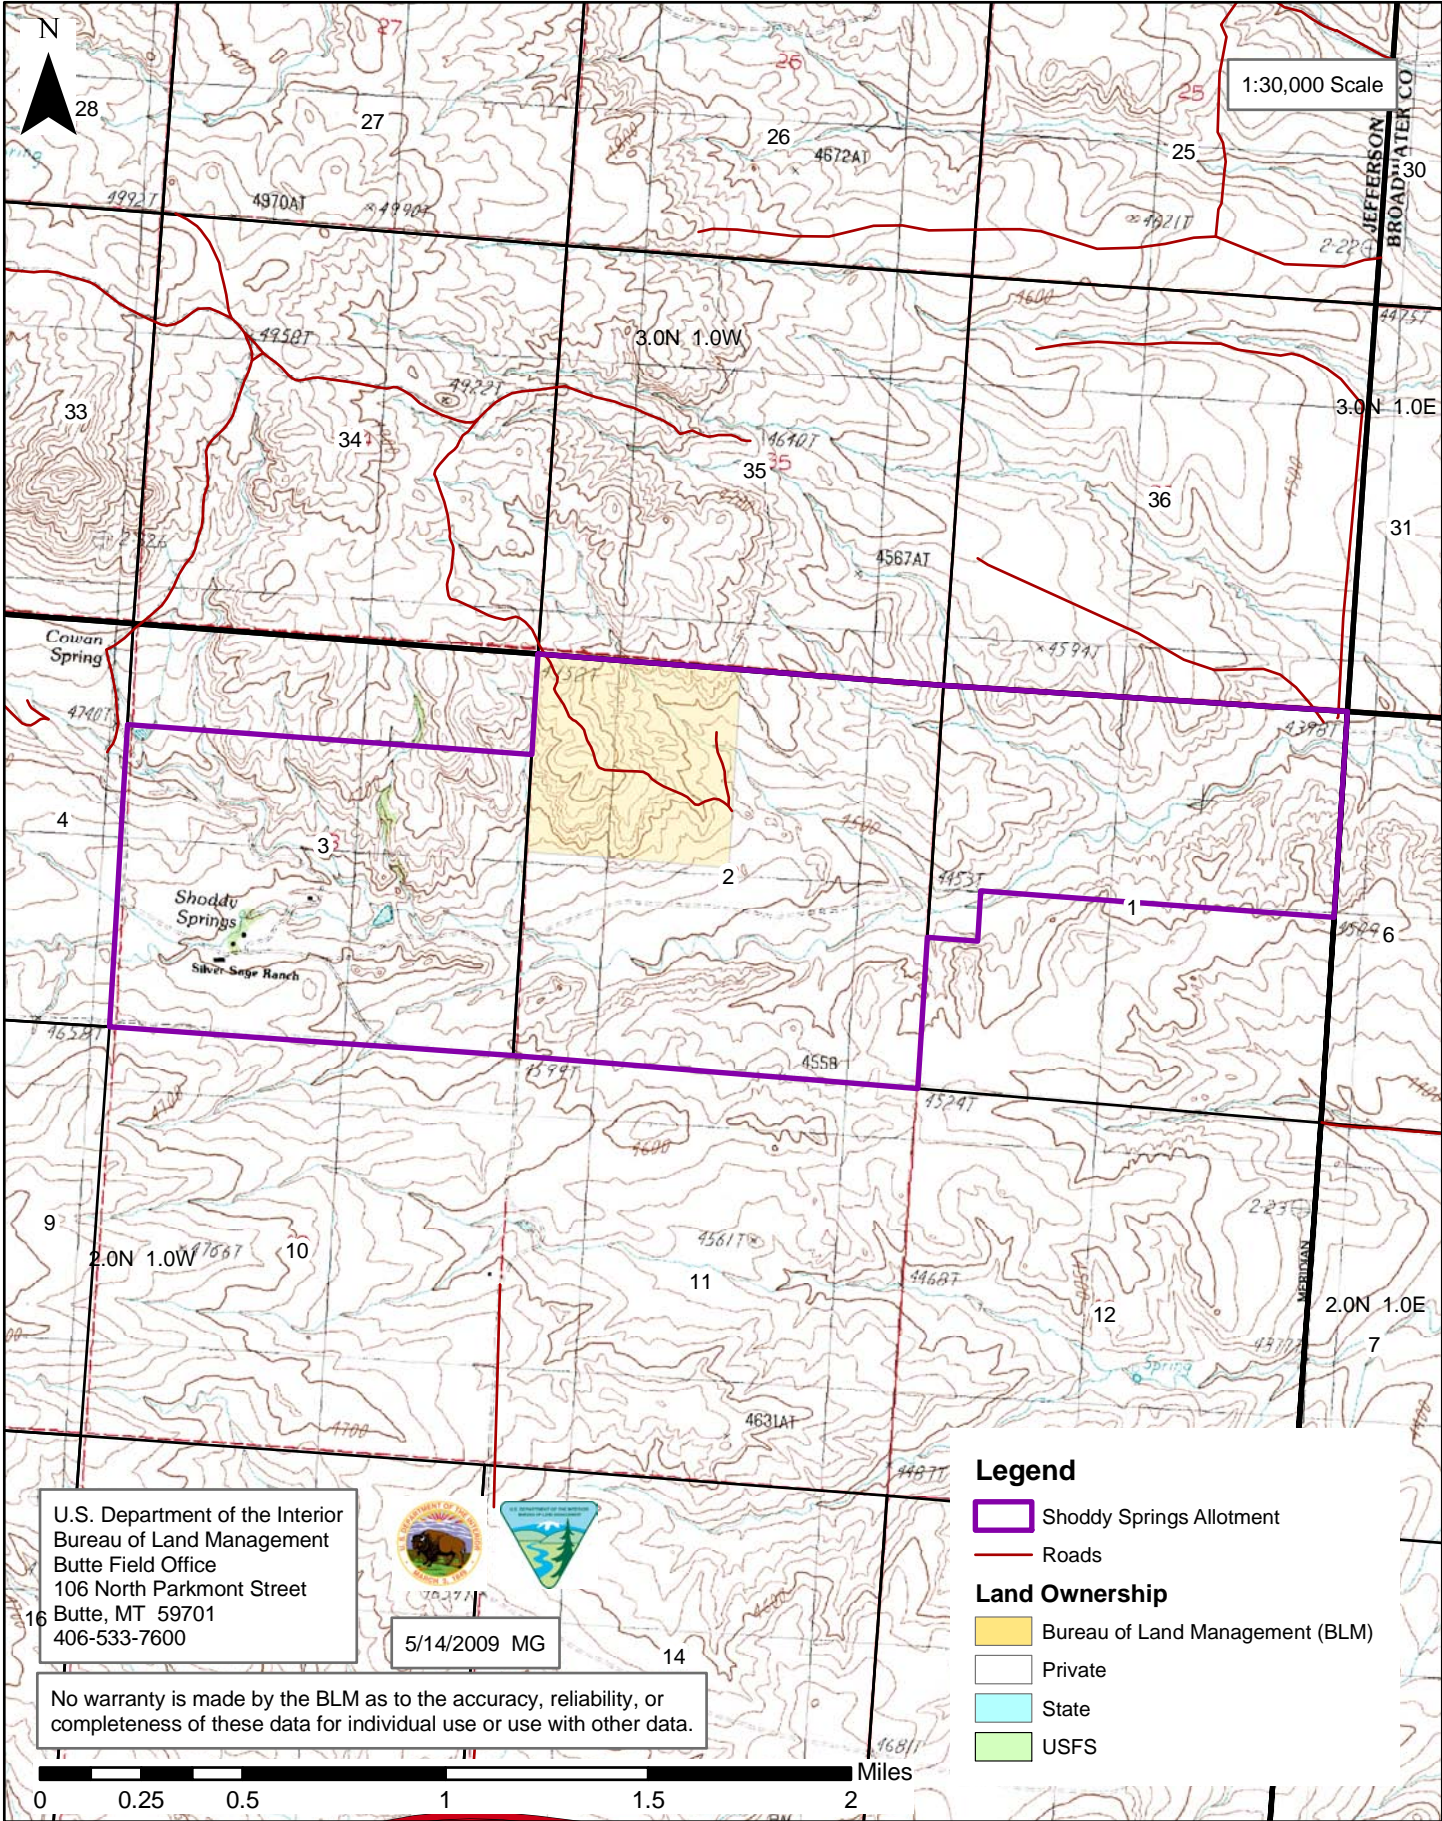

Shoddy Springs Allotment (11024)

1:30,000 Scale

JEFFERSON
BROADWATER CO

Legend

- Shoddy Springs Allotment
- Roads
- Land Ownership**
- Bureau of Land Management (BLM)
- Private
- State
- USFS

U.S. Department of the Interior
Bureau of Land Management
Butte Field Office
106 North Parkmont Street
Butte, MT 59701
406-533-7600

5/14/2009 MG

No warranty is made by the BLM as to the accuracy, reliability, or completeness of these data for individual use or use with other data.