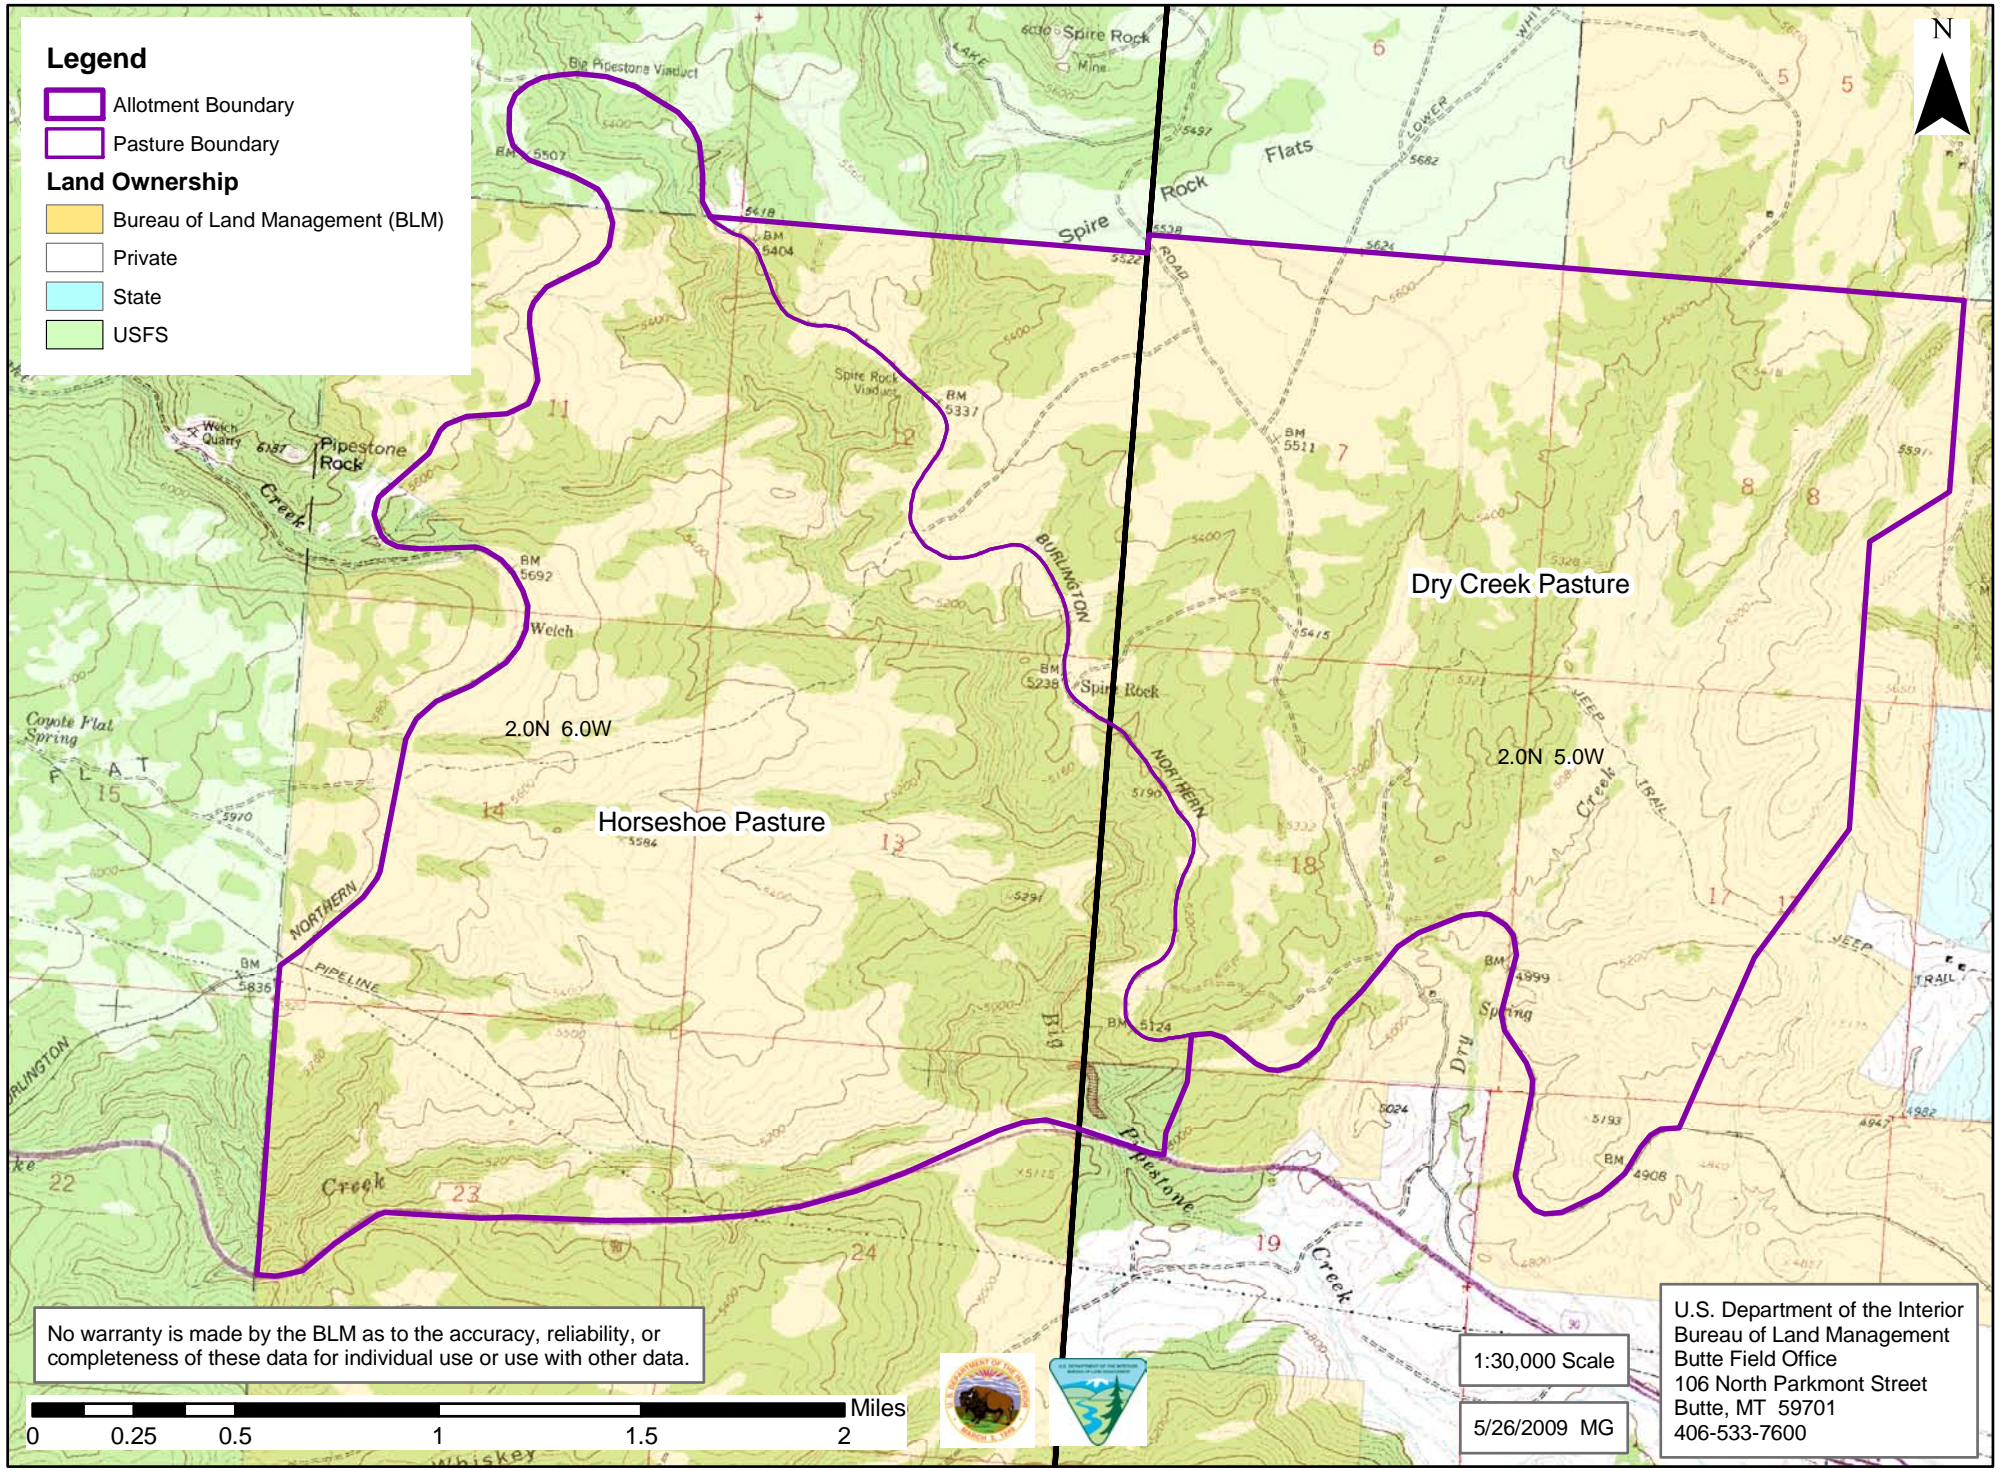

Big Pipestone Creek Allotment (20230)

Legend

-  Allotment Boundary
-  Pasture Boundary
- Land Ownership**
-  Bureau of Land Management (BLM)
-  Private
-  State
-  USFS

No warranty is made by the BLM as to the accuracy, reliability, or completeness of these data for individual use or use with other data.