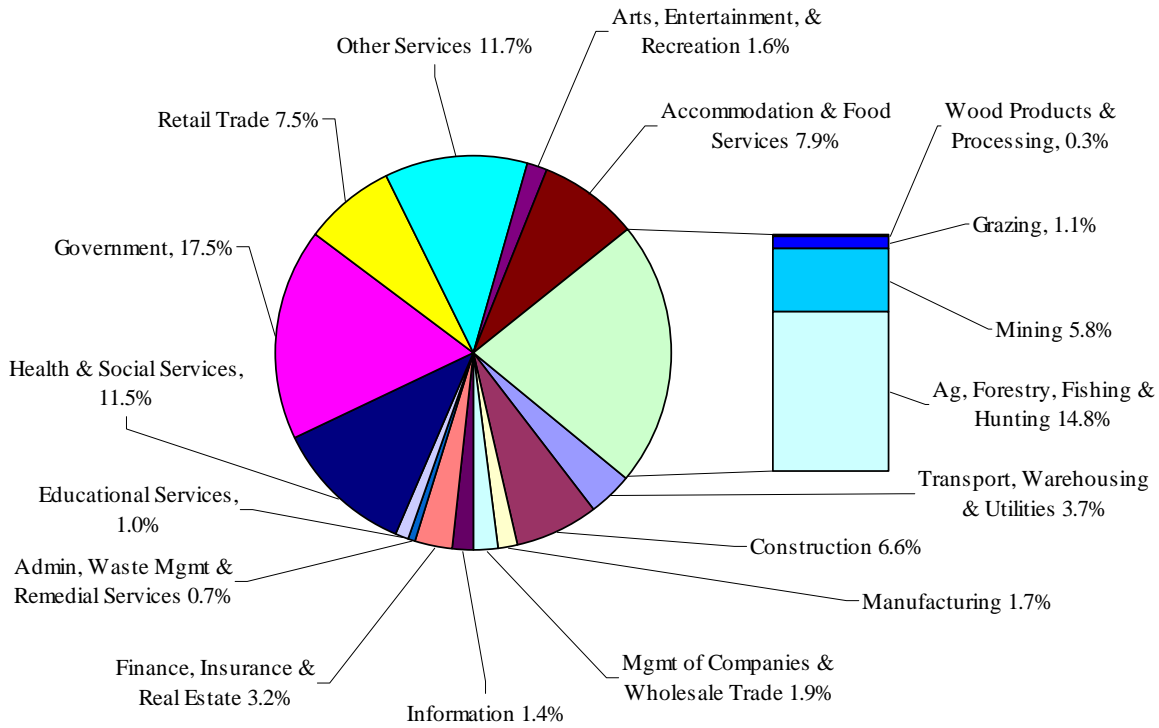

# Musselshell County, Montana

## Employment

## Income