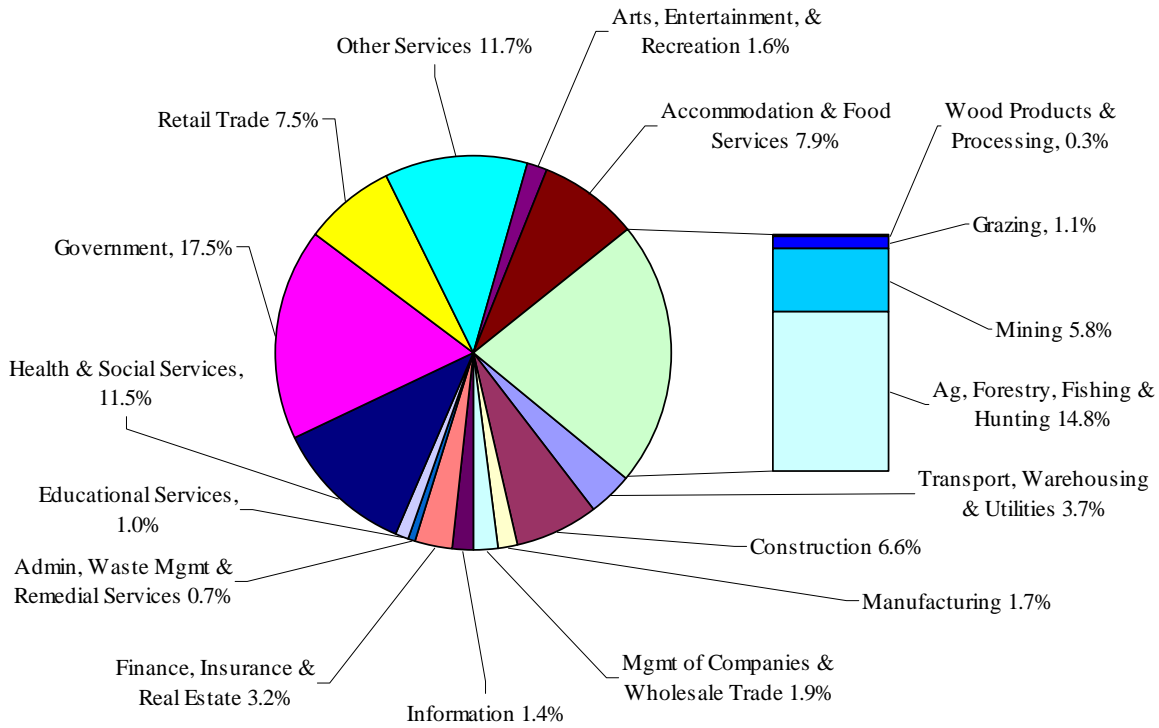

Musselshell County, Montana

Employment

Income