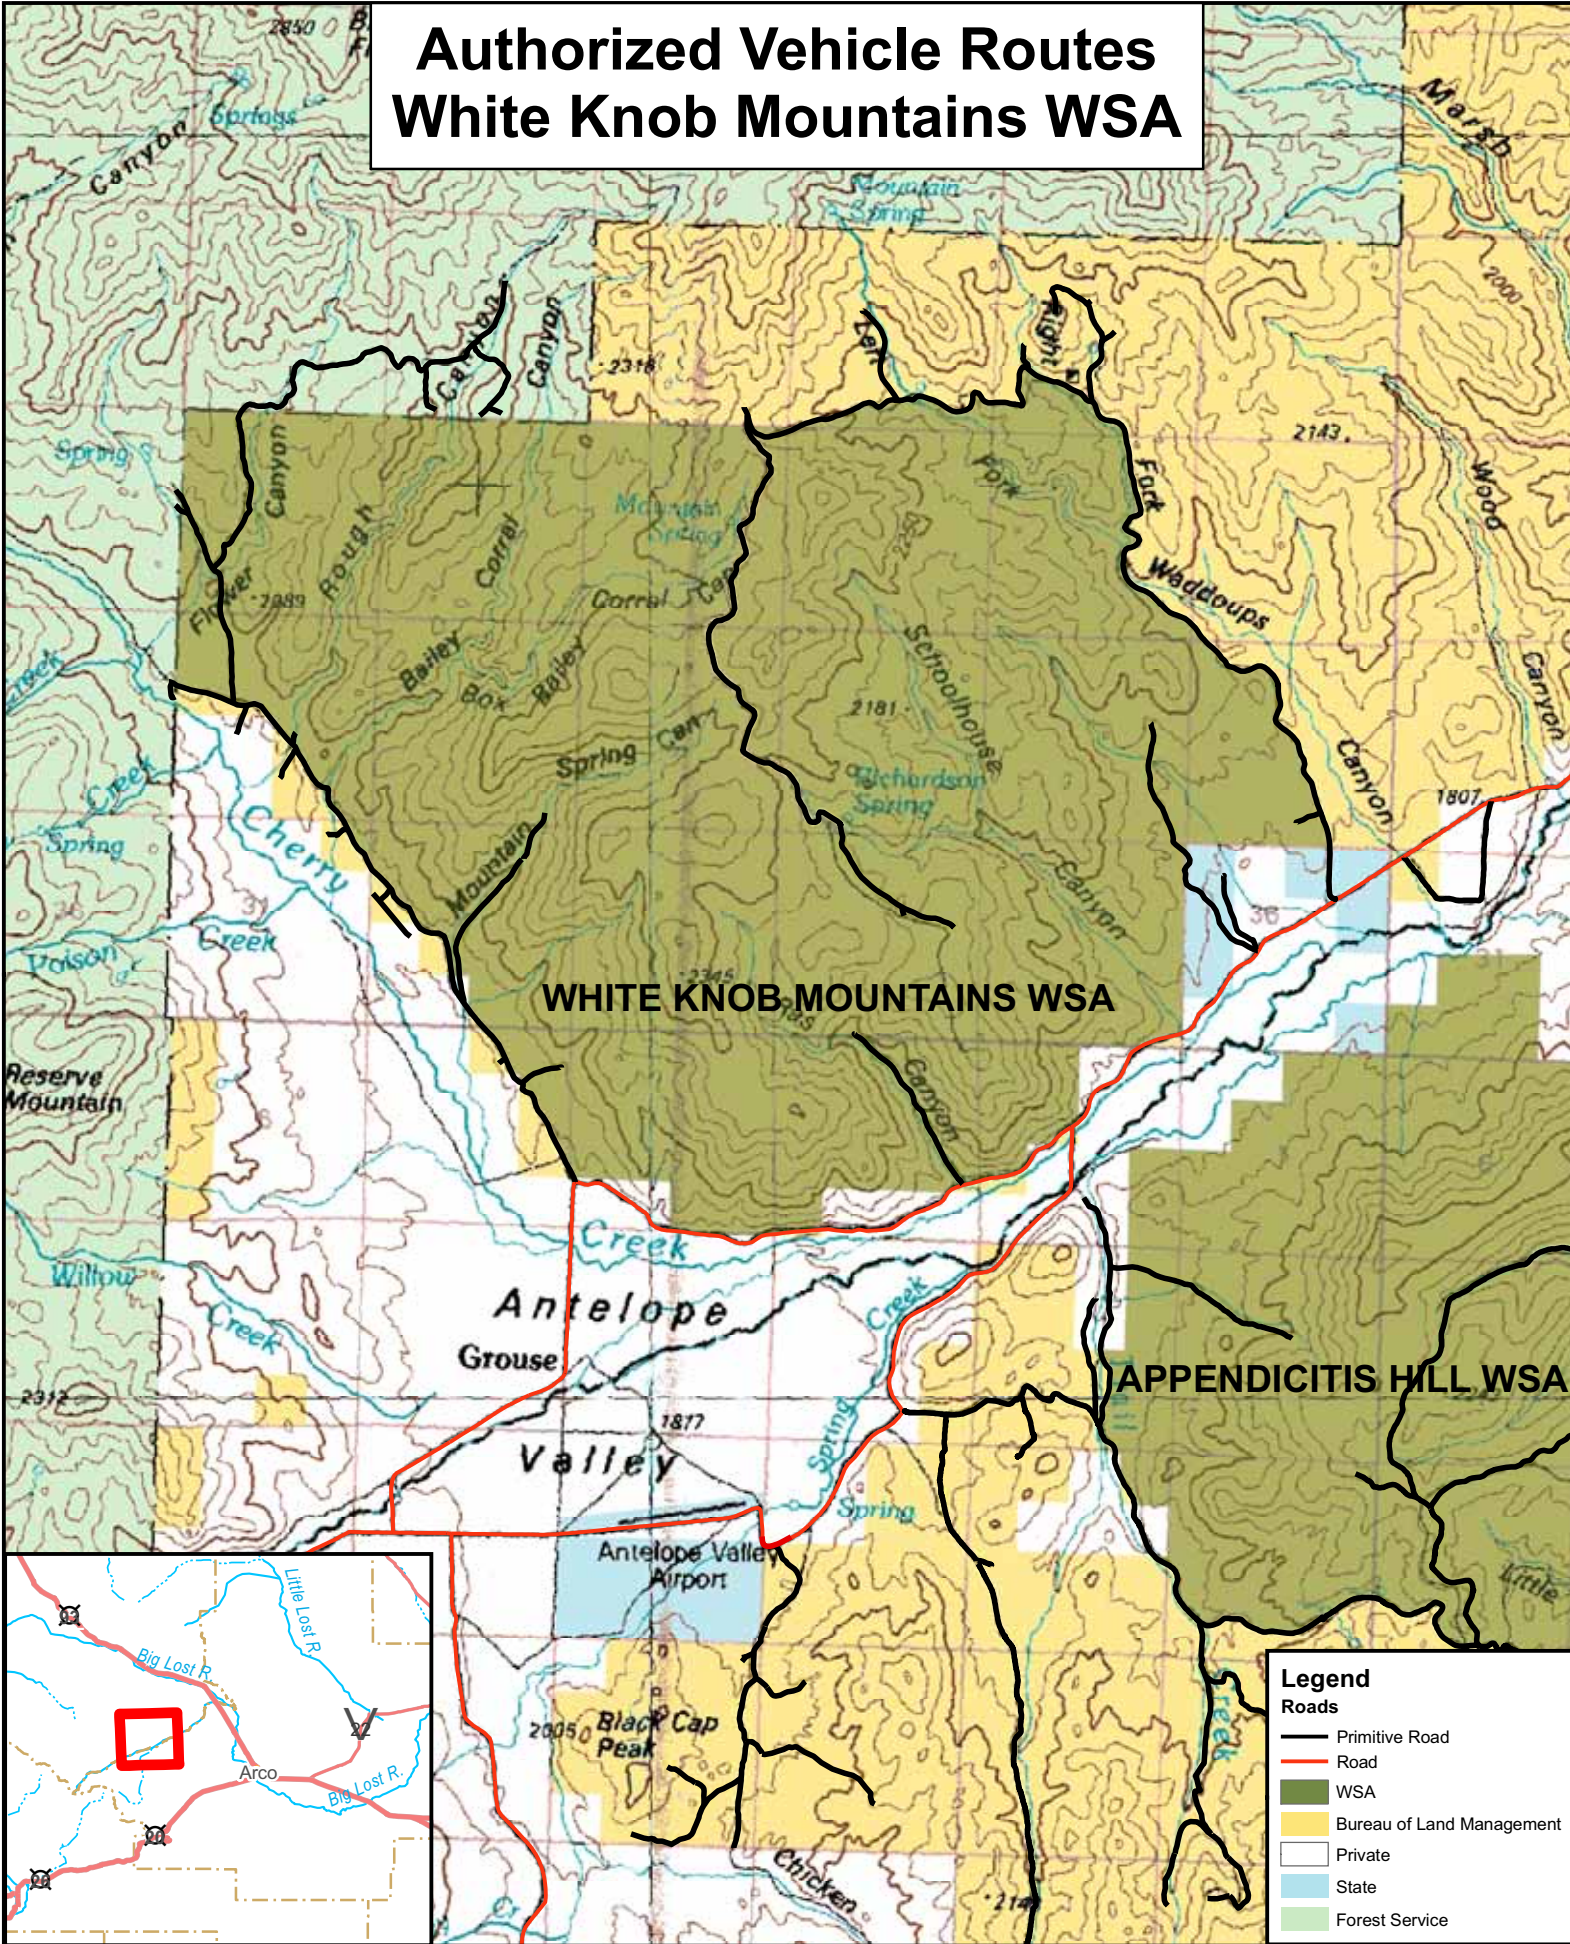

Authorized Vehicle Routes White Knob Mountains WSA

0 0.5 1 1.5 Miles