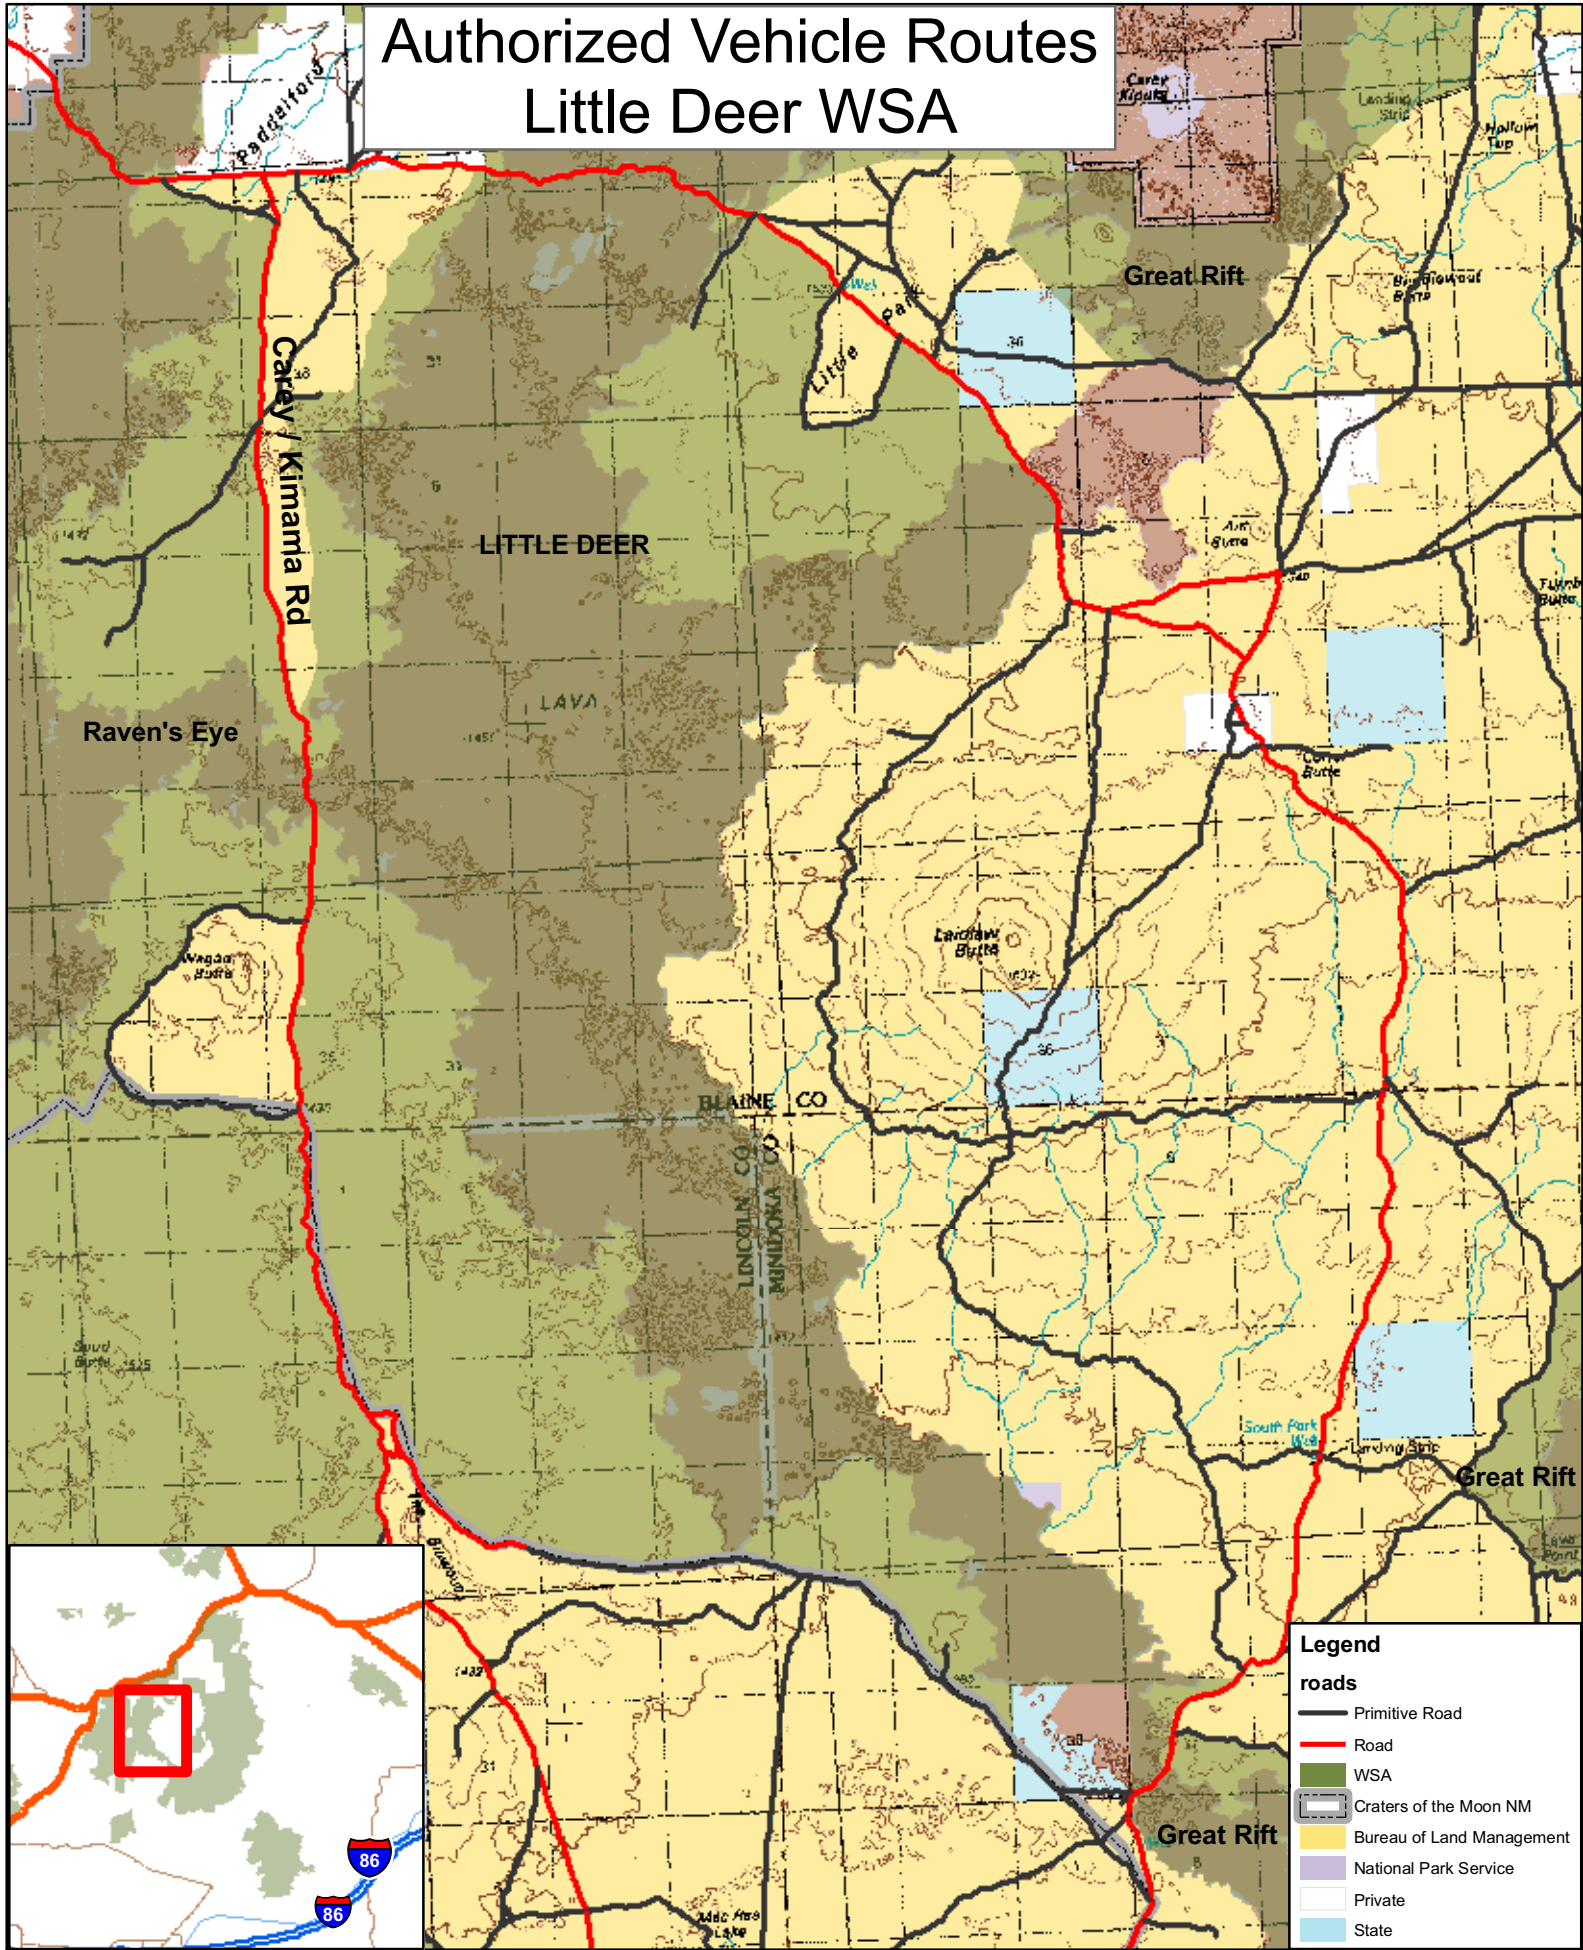

Authorized Vehicle Routes Little Deer WSA

- Legend**
- roads**
- Primitive Road
 - Road
 - WSA
 - Craters of the Moon NM
 - Bureau of Land Management
 - National Park Service
 - Private
 - State

0 1 2 3 Miles