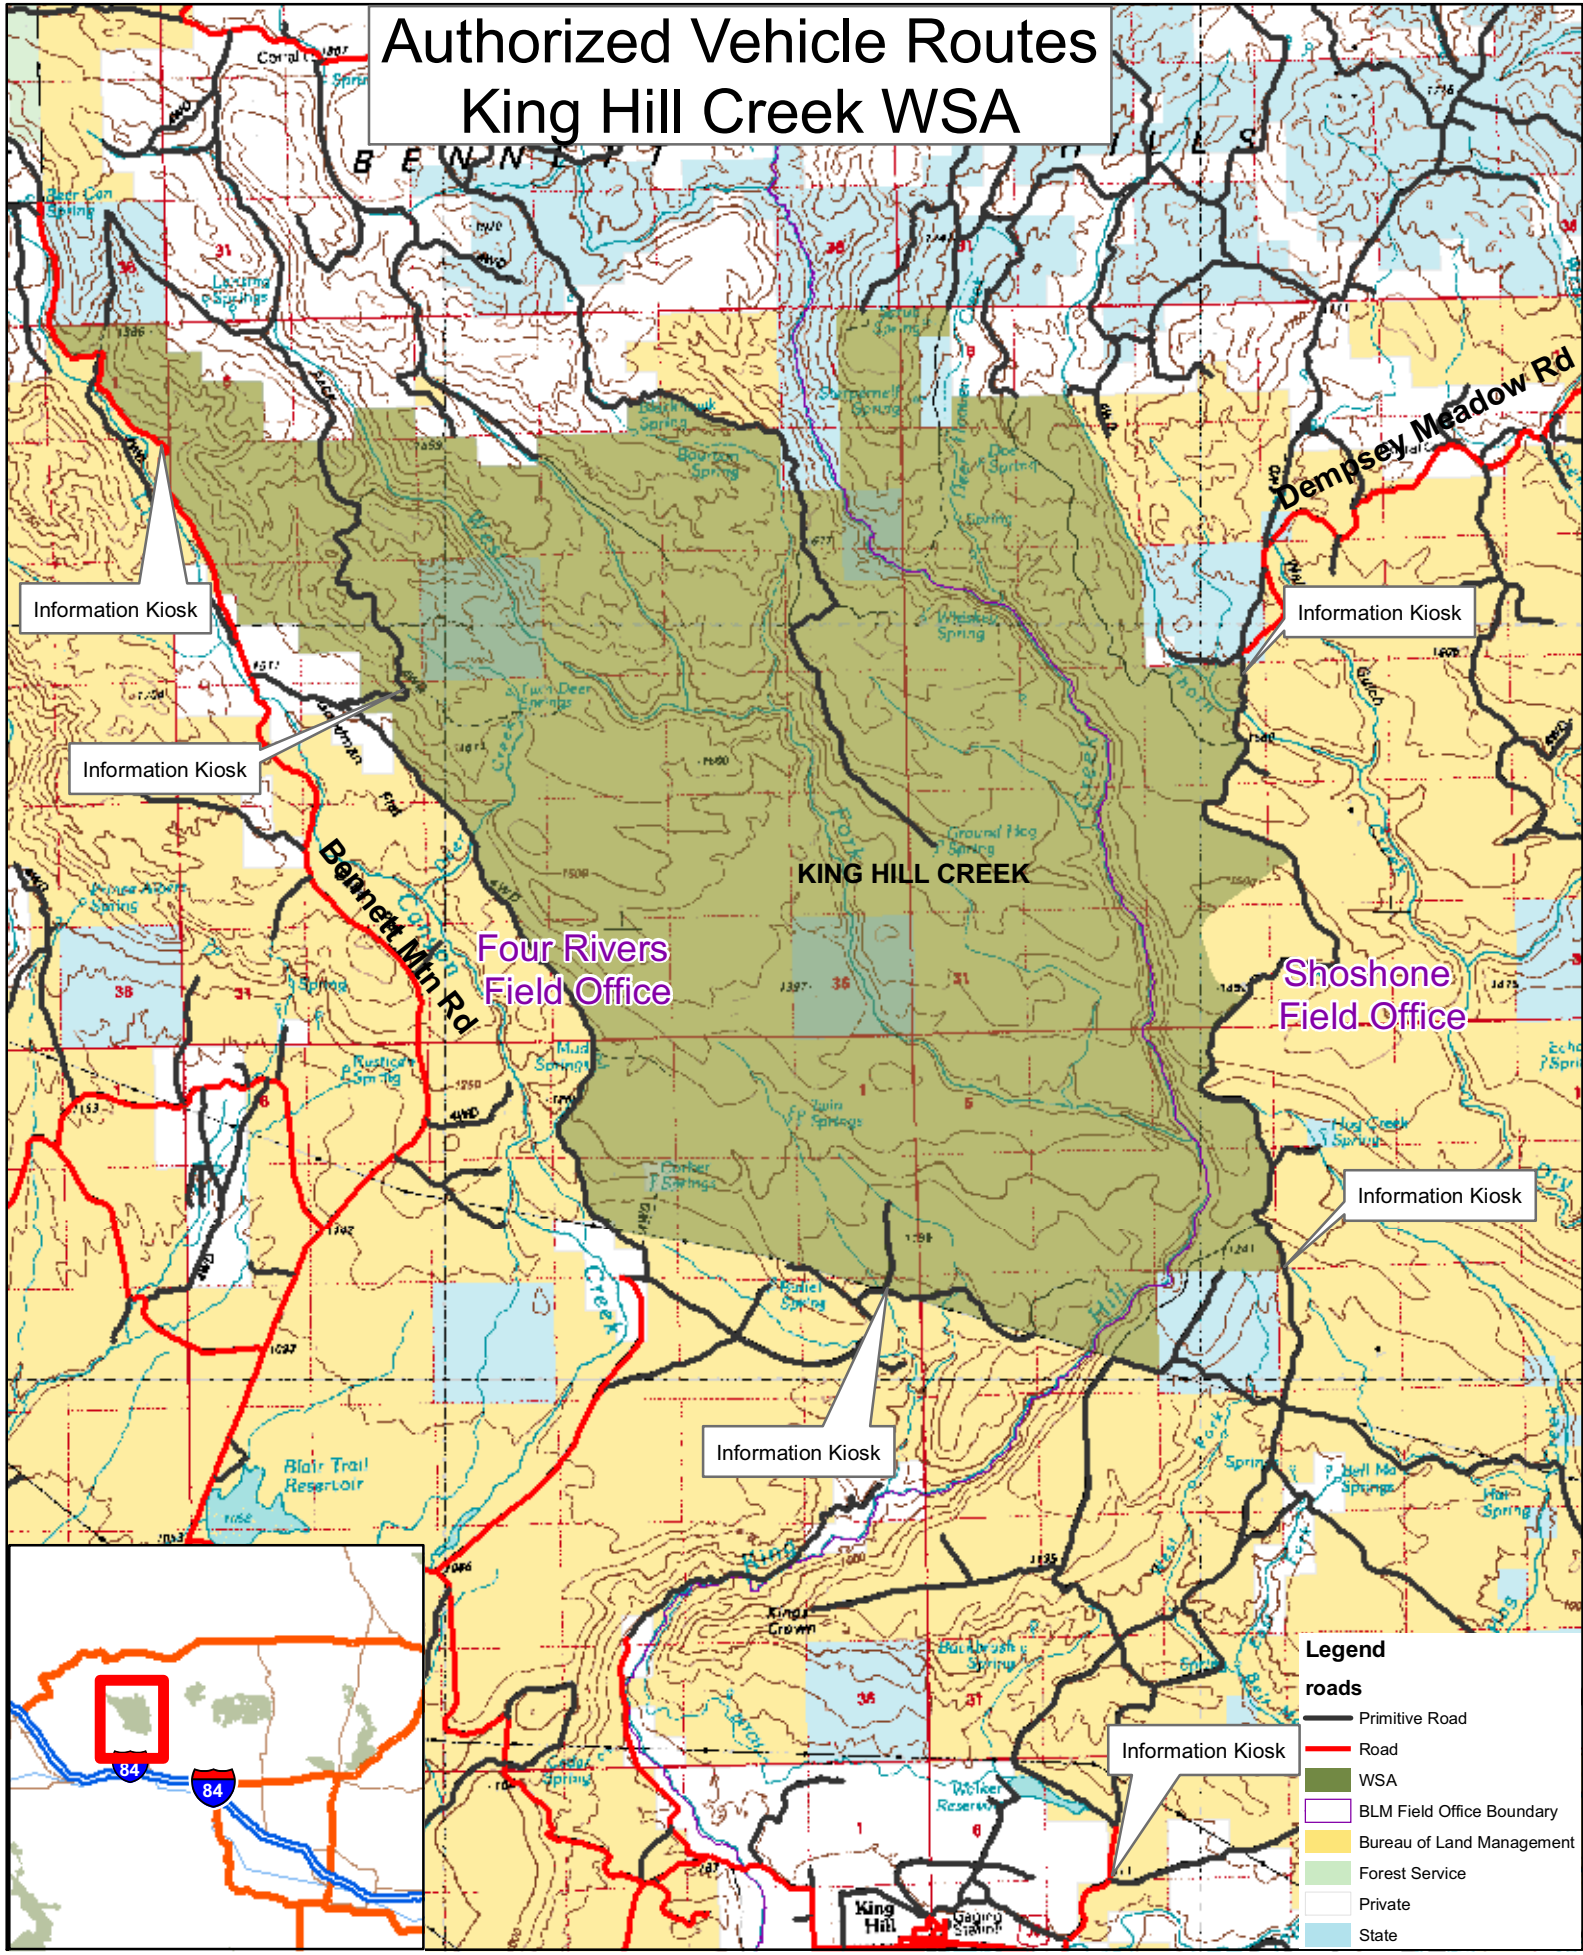

# Authorized Vehicle Routes King Hill Creek WSA

**Legend**

roads	
	Primitive Road
	Road
	WSA
	BLM Field Office Boundary
	Bureau of Land Management
	Forest Service
	Private
	State