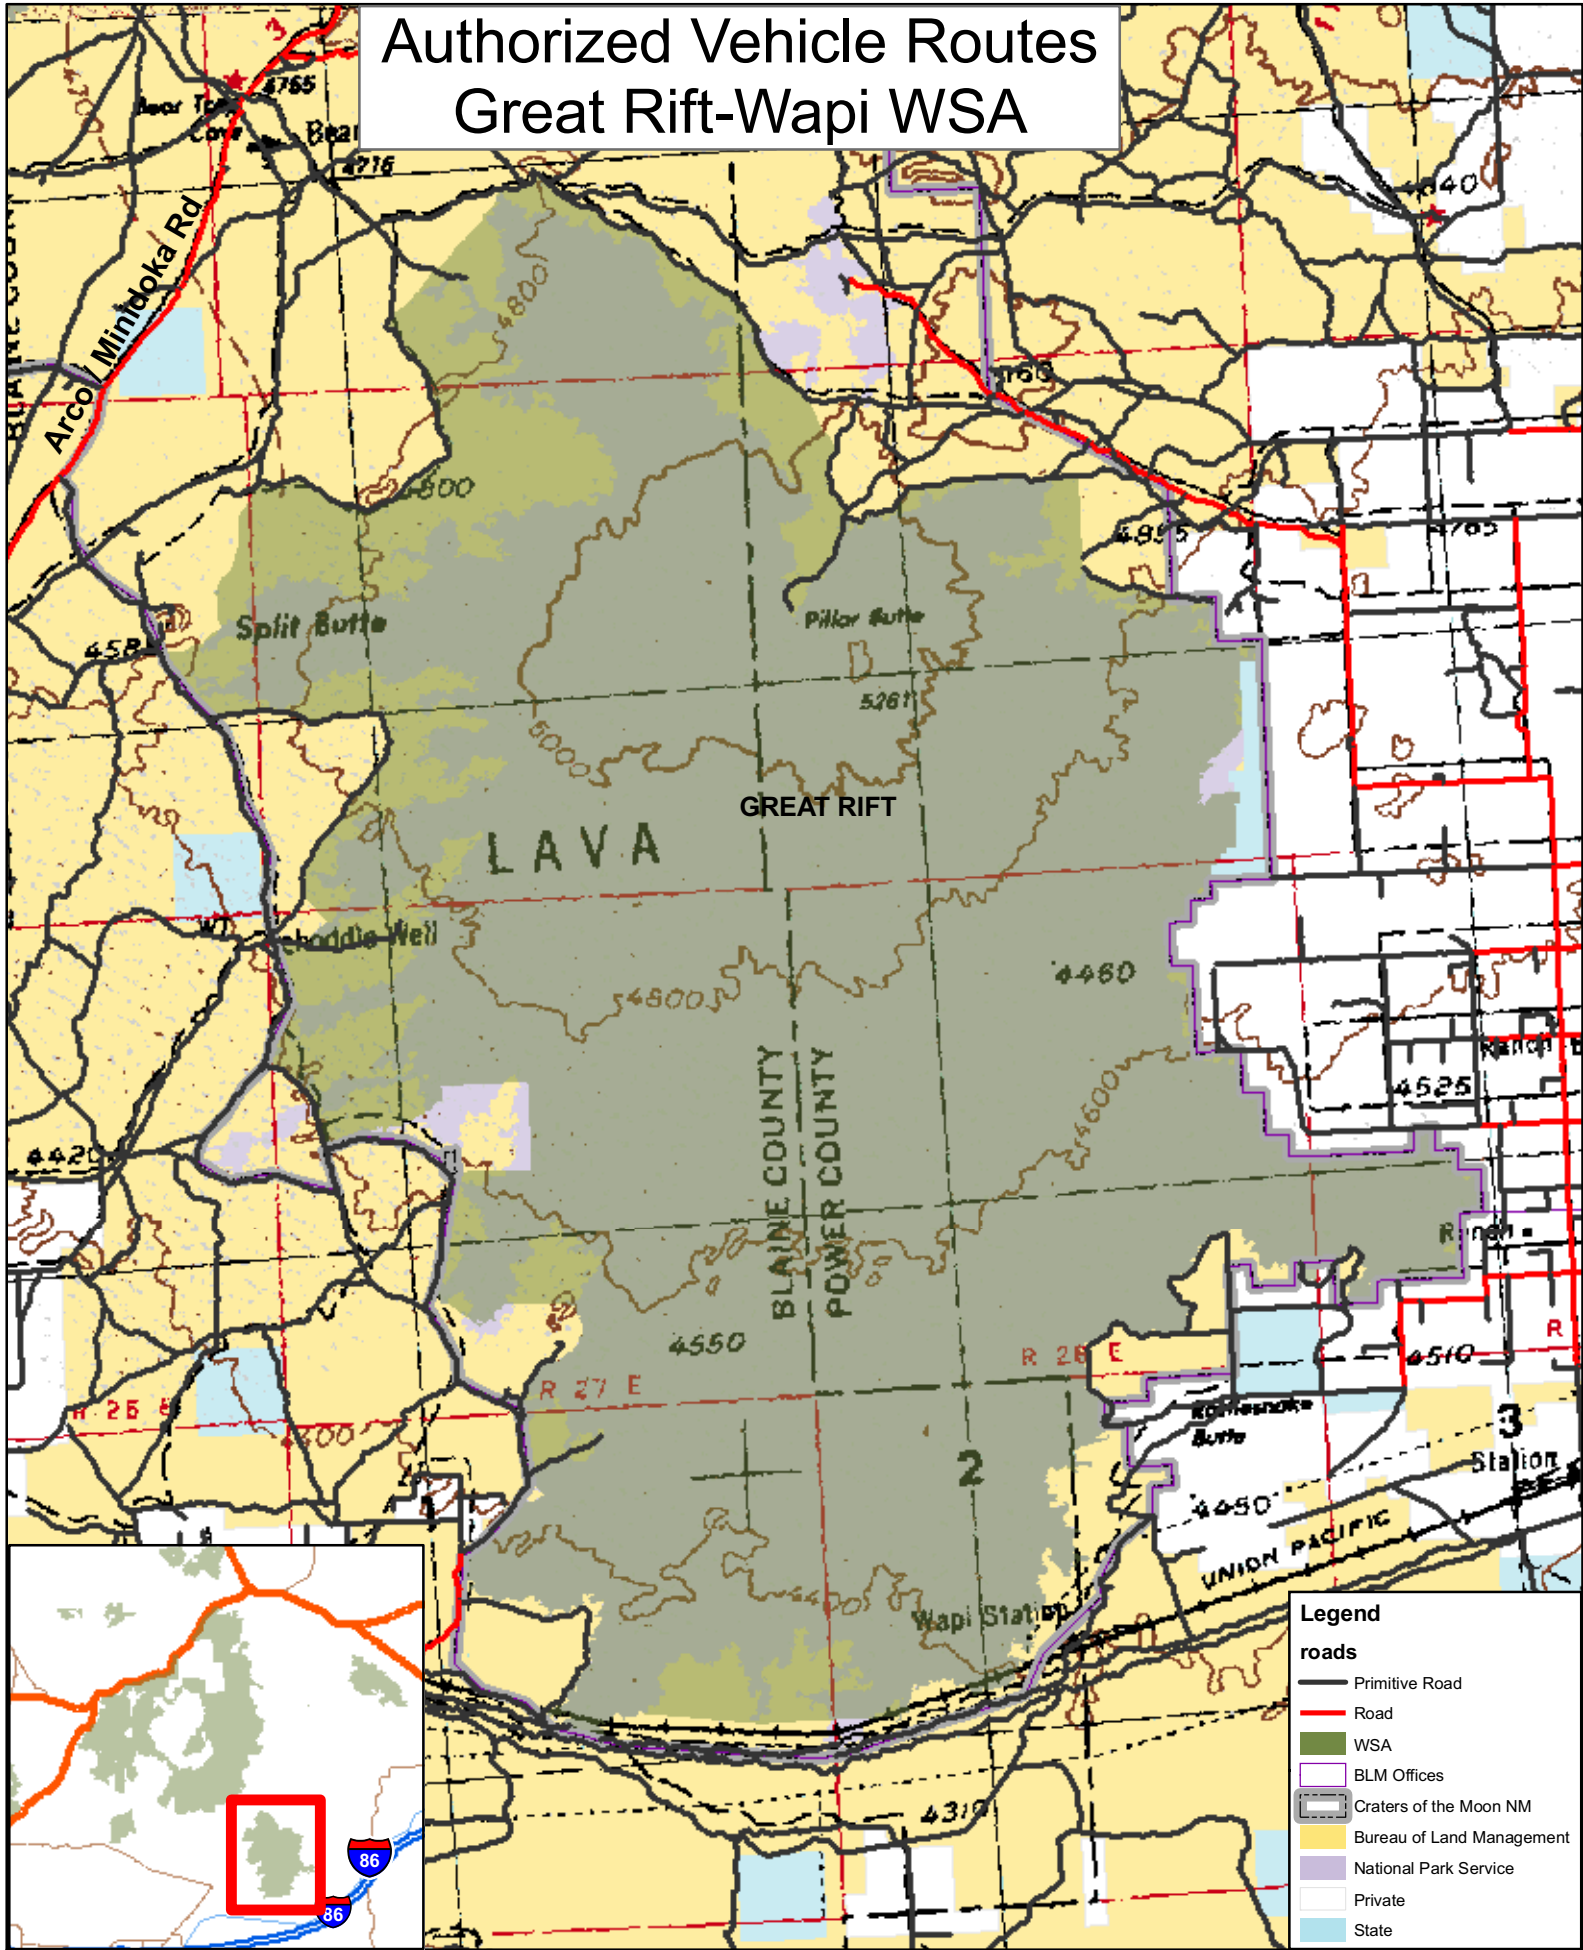

# Authorized Vehicle Routes Great Rift-Wapi WSA

**Legend**

**roads**

- Primitive Road
- Road
- WSA
- BLM Offices
- Craters of the Moon NM
- Bureau of Land Management
- National Park Service
- Private
- State