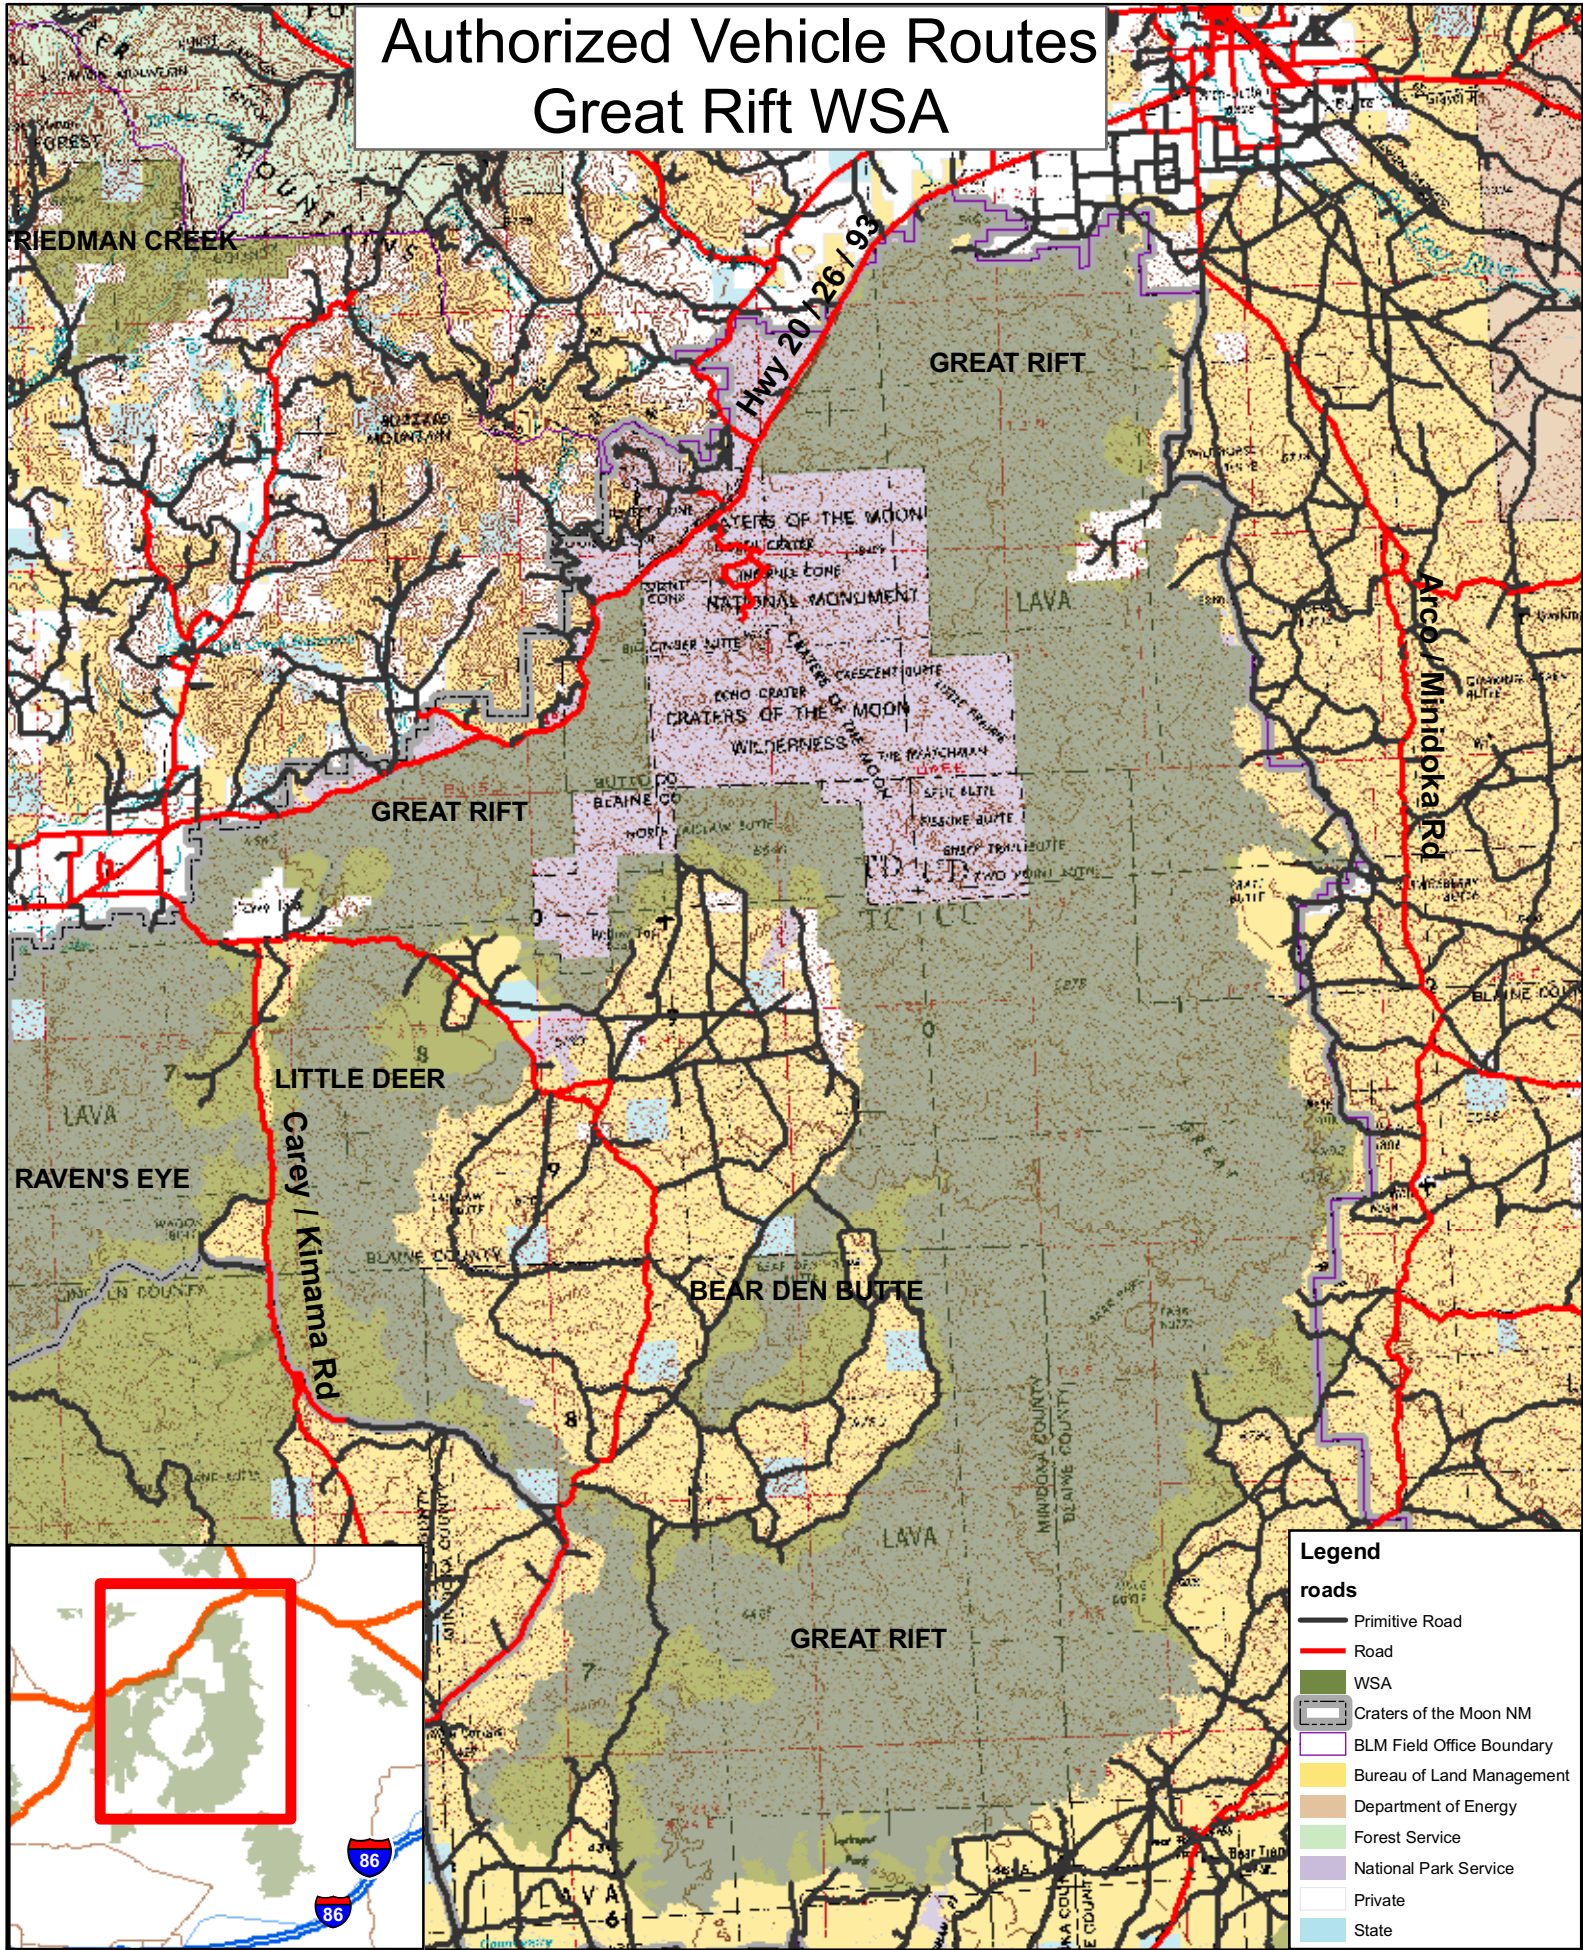

Authorized Vehicle Routes Great Rift WSA

Legend

roads

- Primitive Road
- Road
- WSA
- Craters of the Moon NM
- BLM Field Office Boundary
- Bureau of Land Management
- Department of Energy
- Forest Service
- National Park Service
- Private
- State