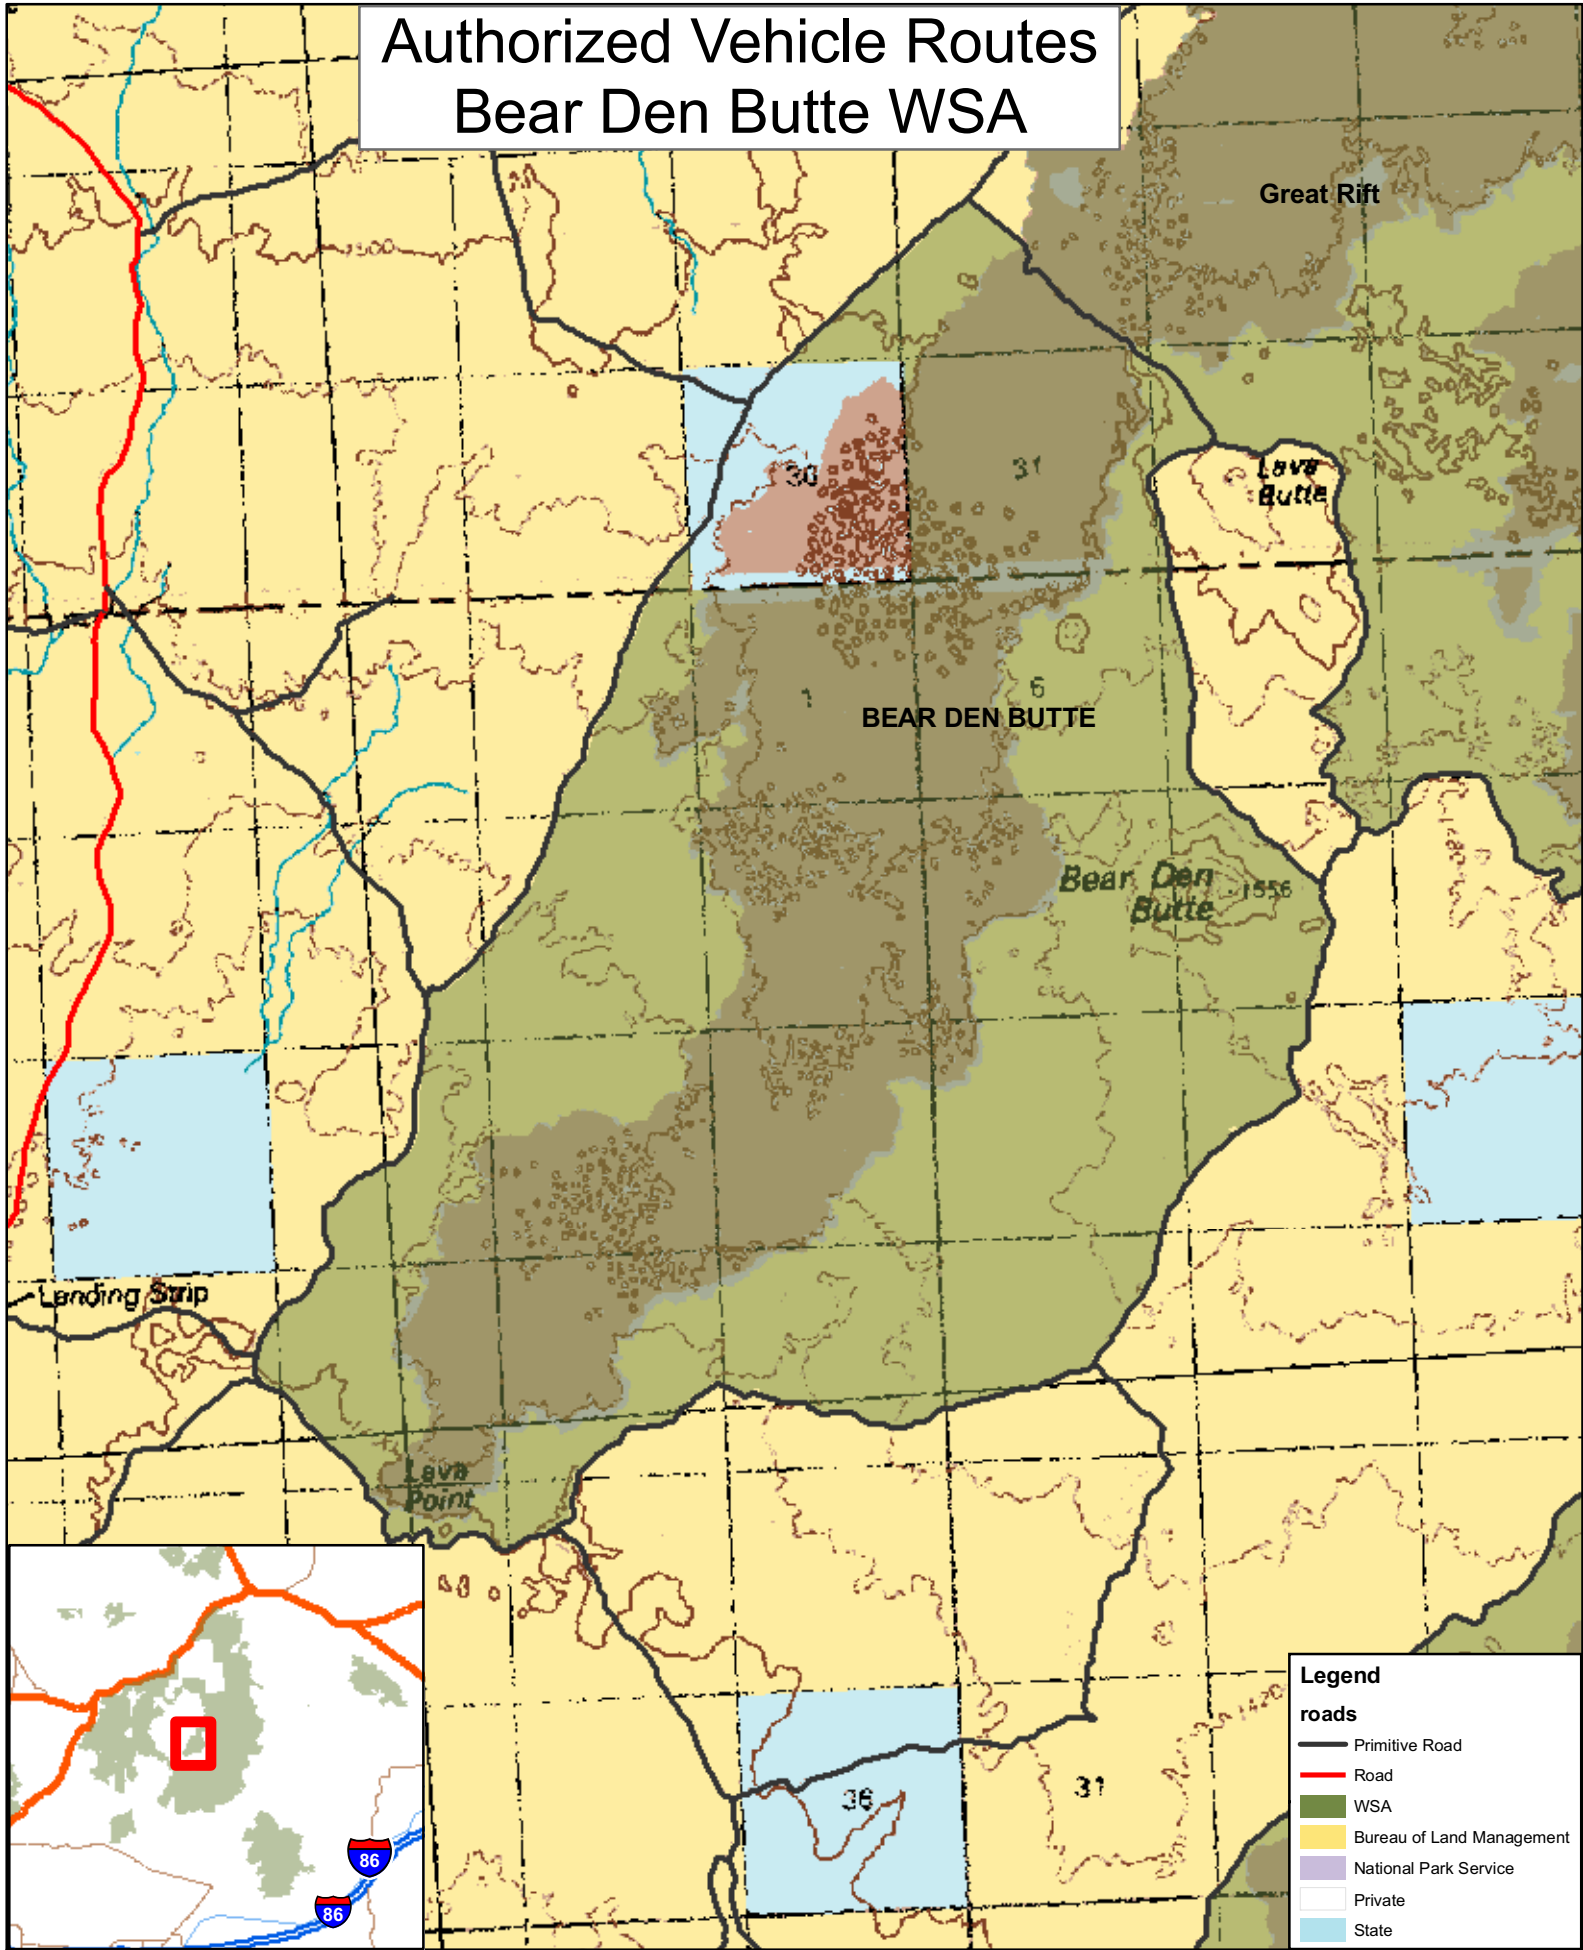

Authorized Vehicle Routes Bear Den Butte WSA

Legend

roads

- Primitive Road
- Road
- WSA
- Bureau of Land Management
- National Park Service
- Private
- State

No warranty is made by the Bureau of Land Management. The accuracy, reliability, or completeness of these data for individual use or aggregate use with other data is not guaranteed.