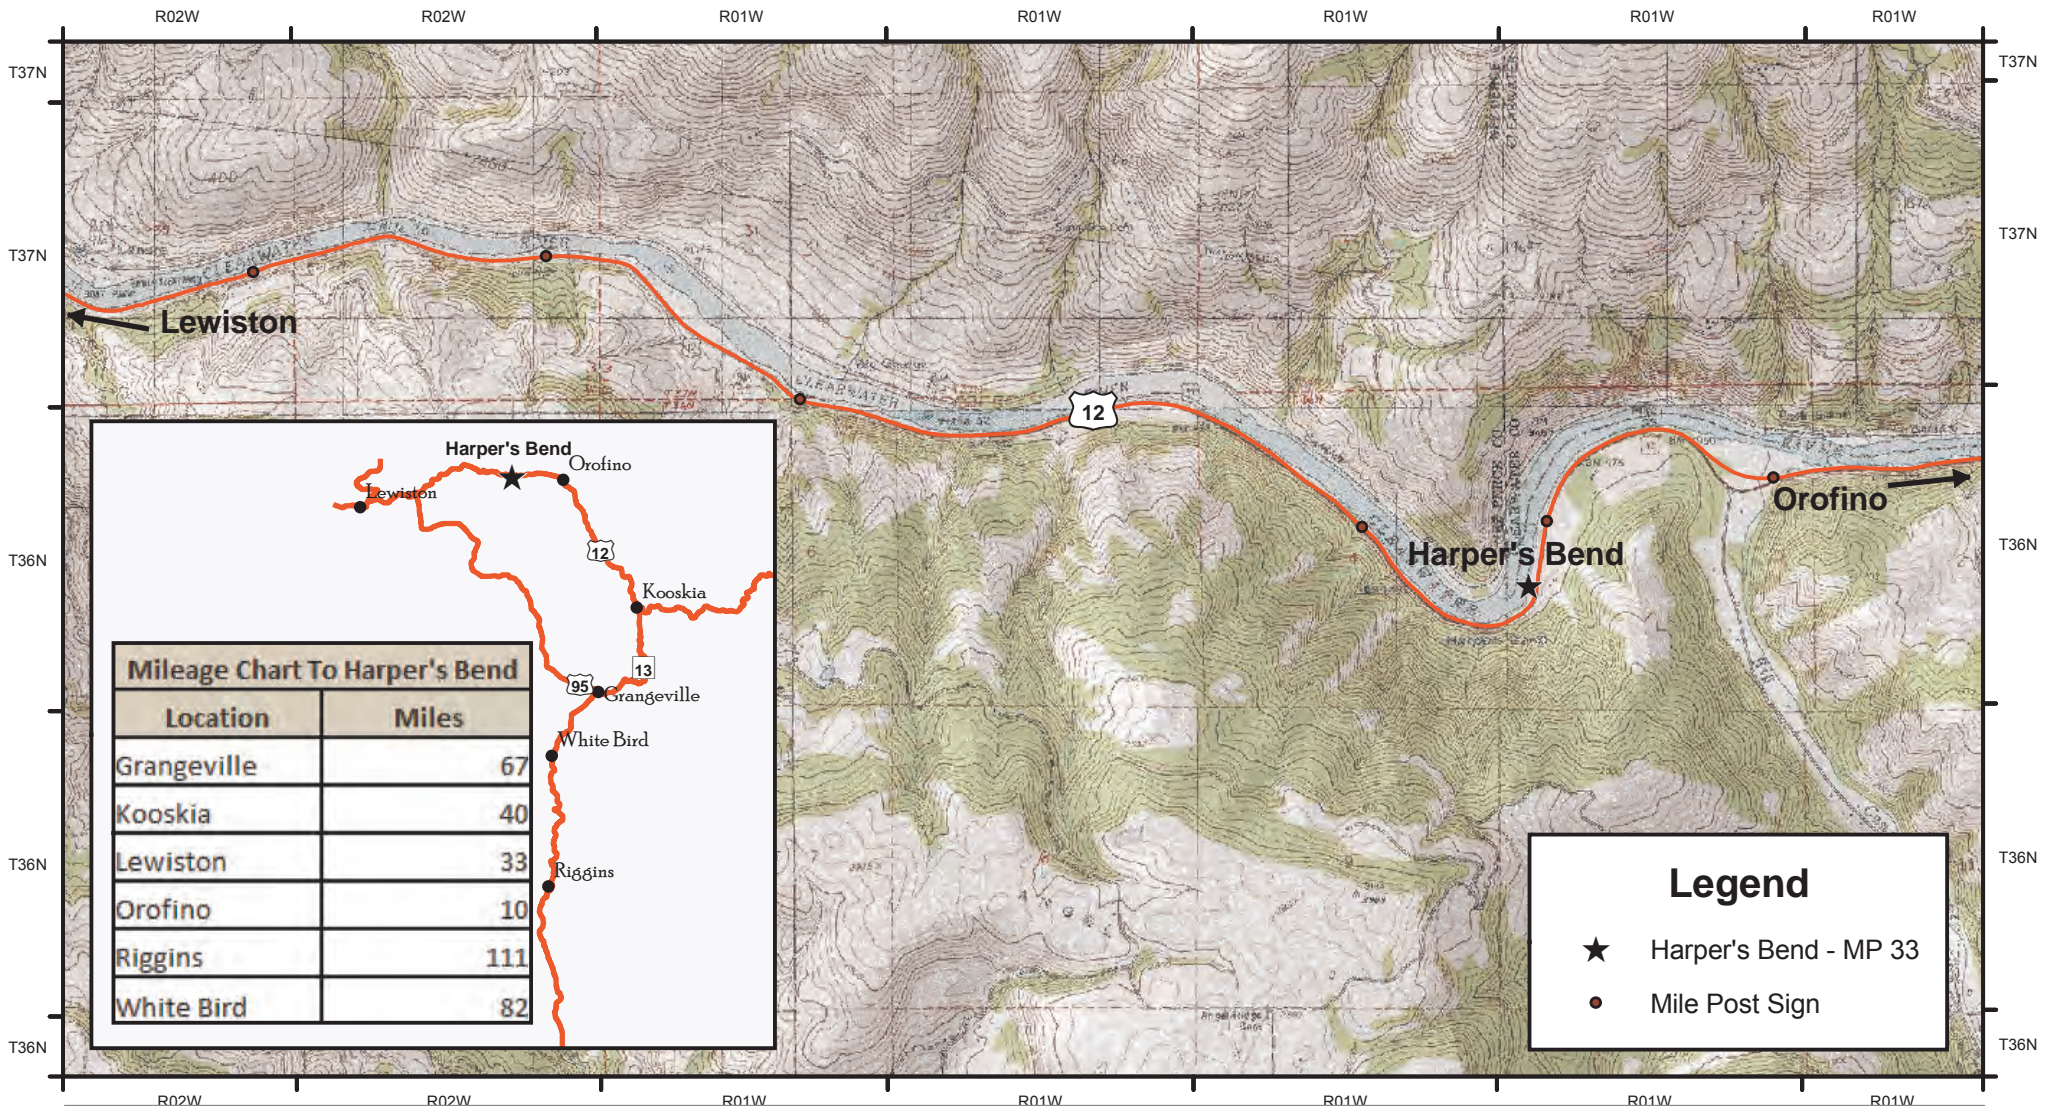

Harper's Bend Recreation Site

Legend

- ★ Harper's Bend - MP 33
- Mile Post Sign

The surface management status ("land ownership") should be used as a general guide only. Official land records, located at the Bureau of Land Management (BLM) and other offices, should be checked for up-to-date information concerning any specific tract of land.

Data displayed in UTM Zone 11N, NAD83