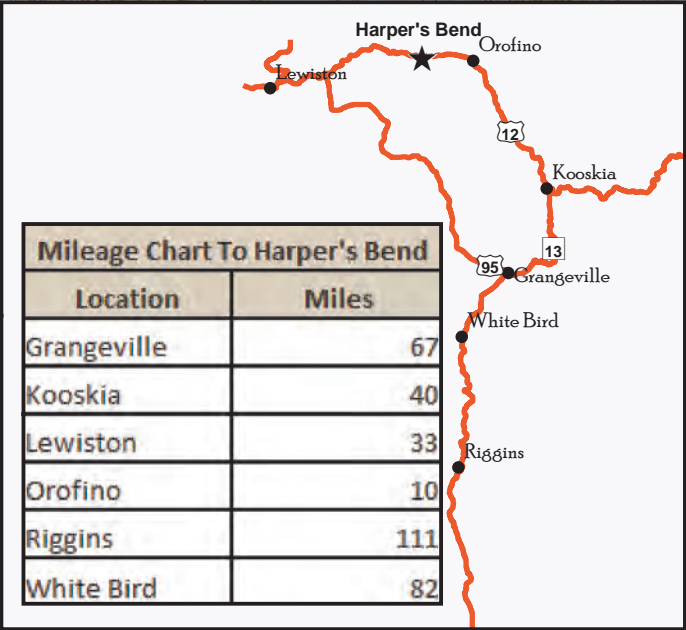

Harper's Bend Recreation Site

Legend

- ★ Harper's Bend - MP 33
- Mile Post Sign

The surface management status ("land ownership") should be used as a general guide only. Official land records, located at the Bureau of Land Management (BLM) and other offices, should be checked for up-to-date information concerning any specific tract of land.