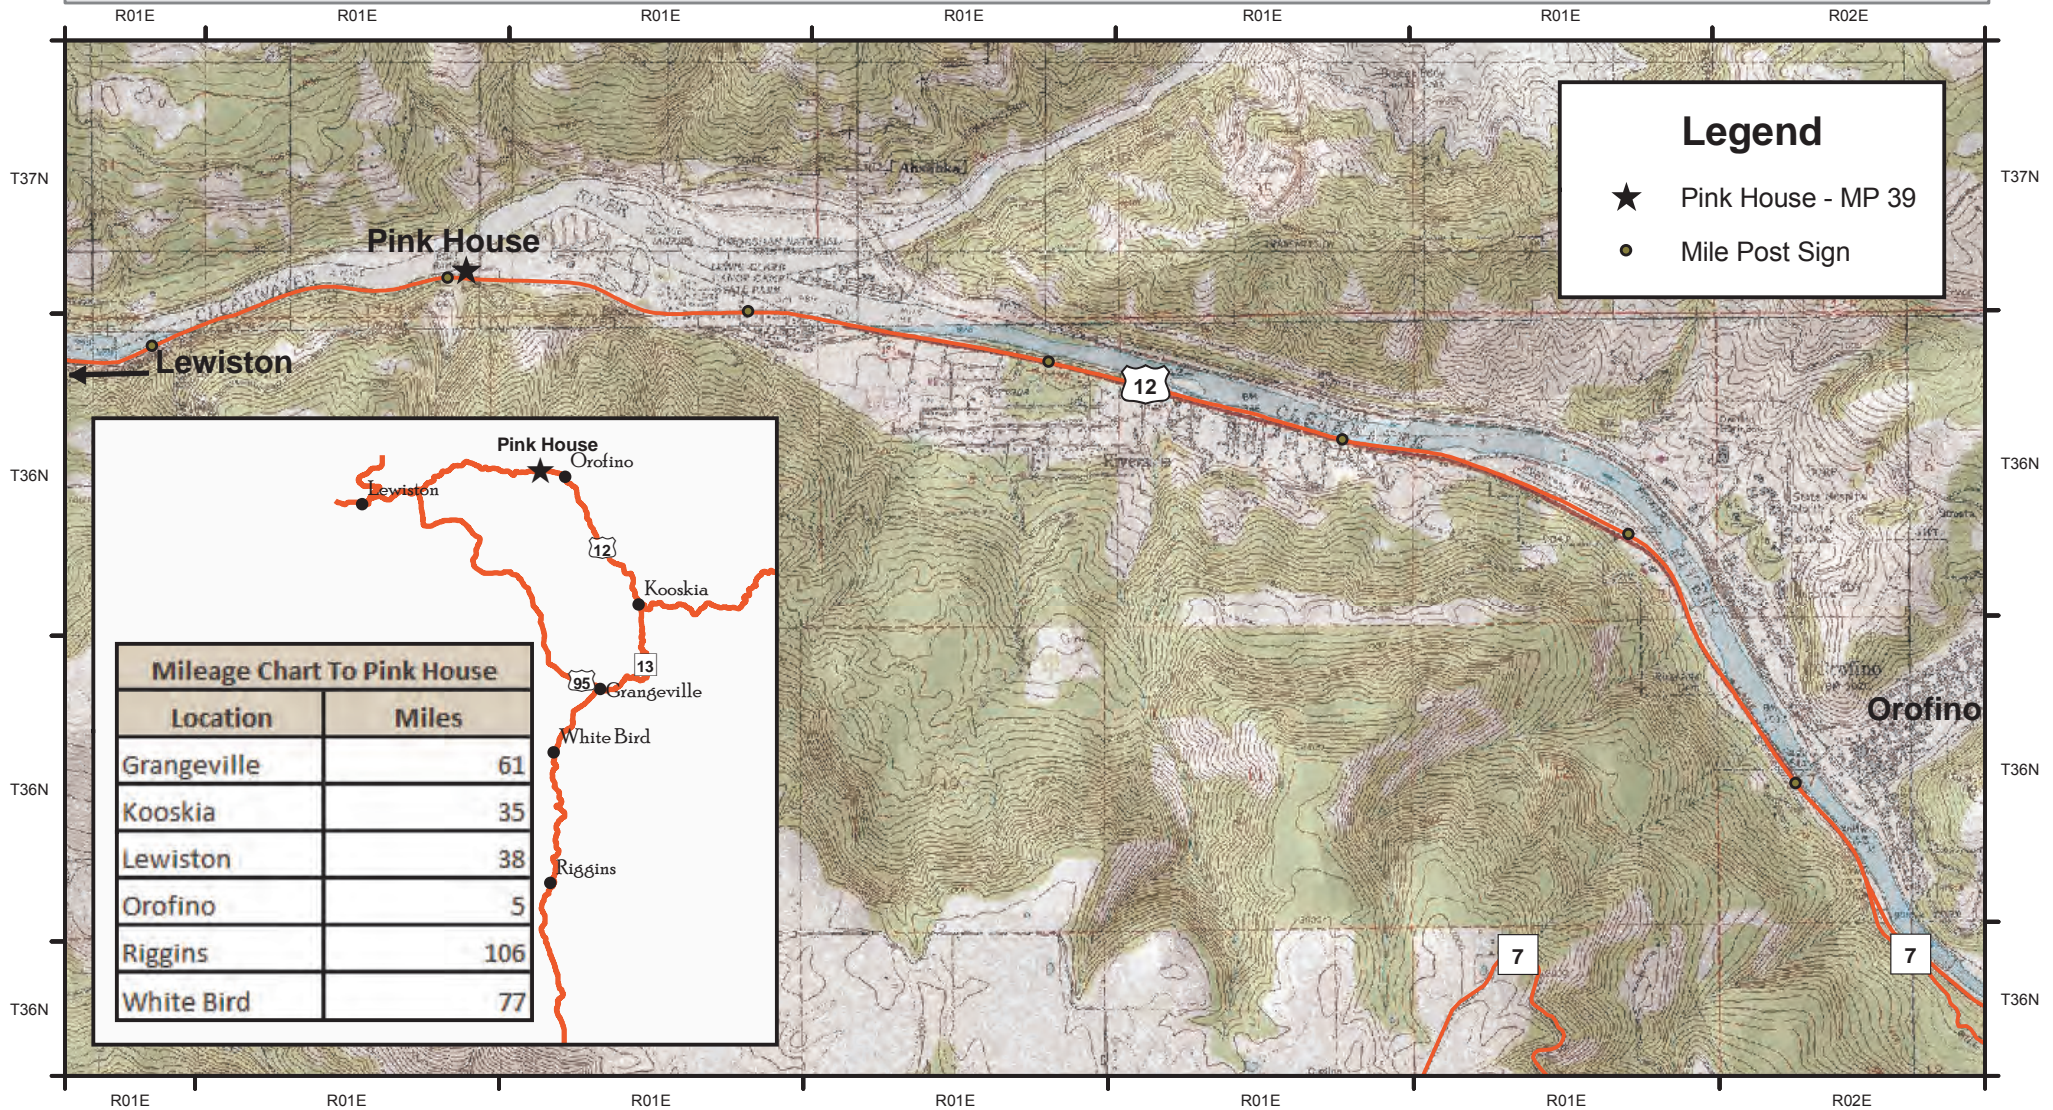

Pink House Recreation Site

Map Created: 2/14/2011

The surface management status ("land ownership") should be used as a general guide only. Official land records, located at the Bureau of Land Management (BLM) and other offices, should be checked for up-to-date information concerning any specific tract of land.

1:40,000

Data displayed in UTM Zone 11N, NAD83