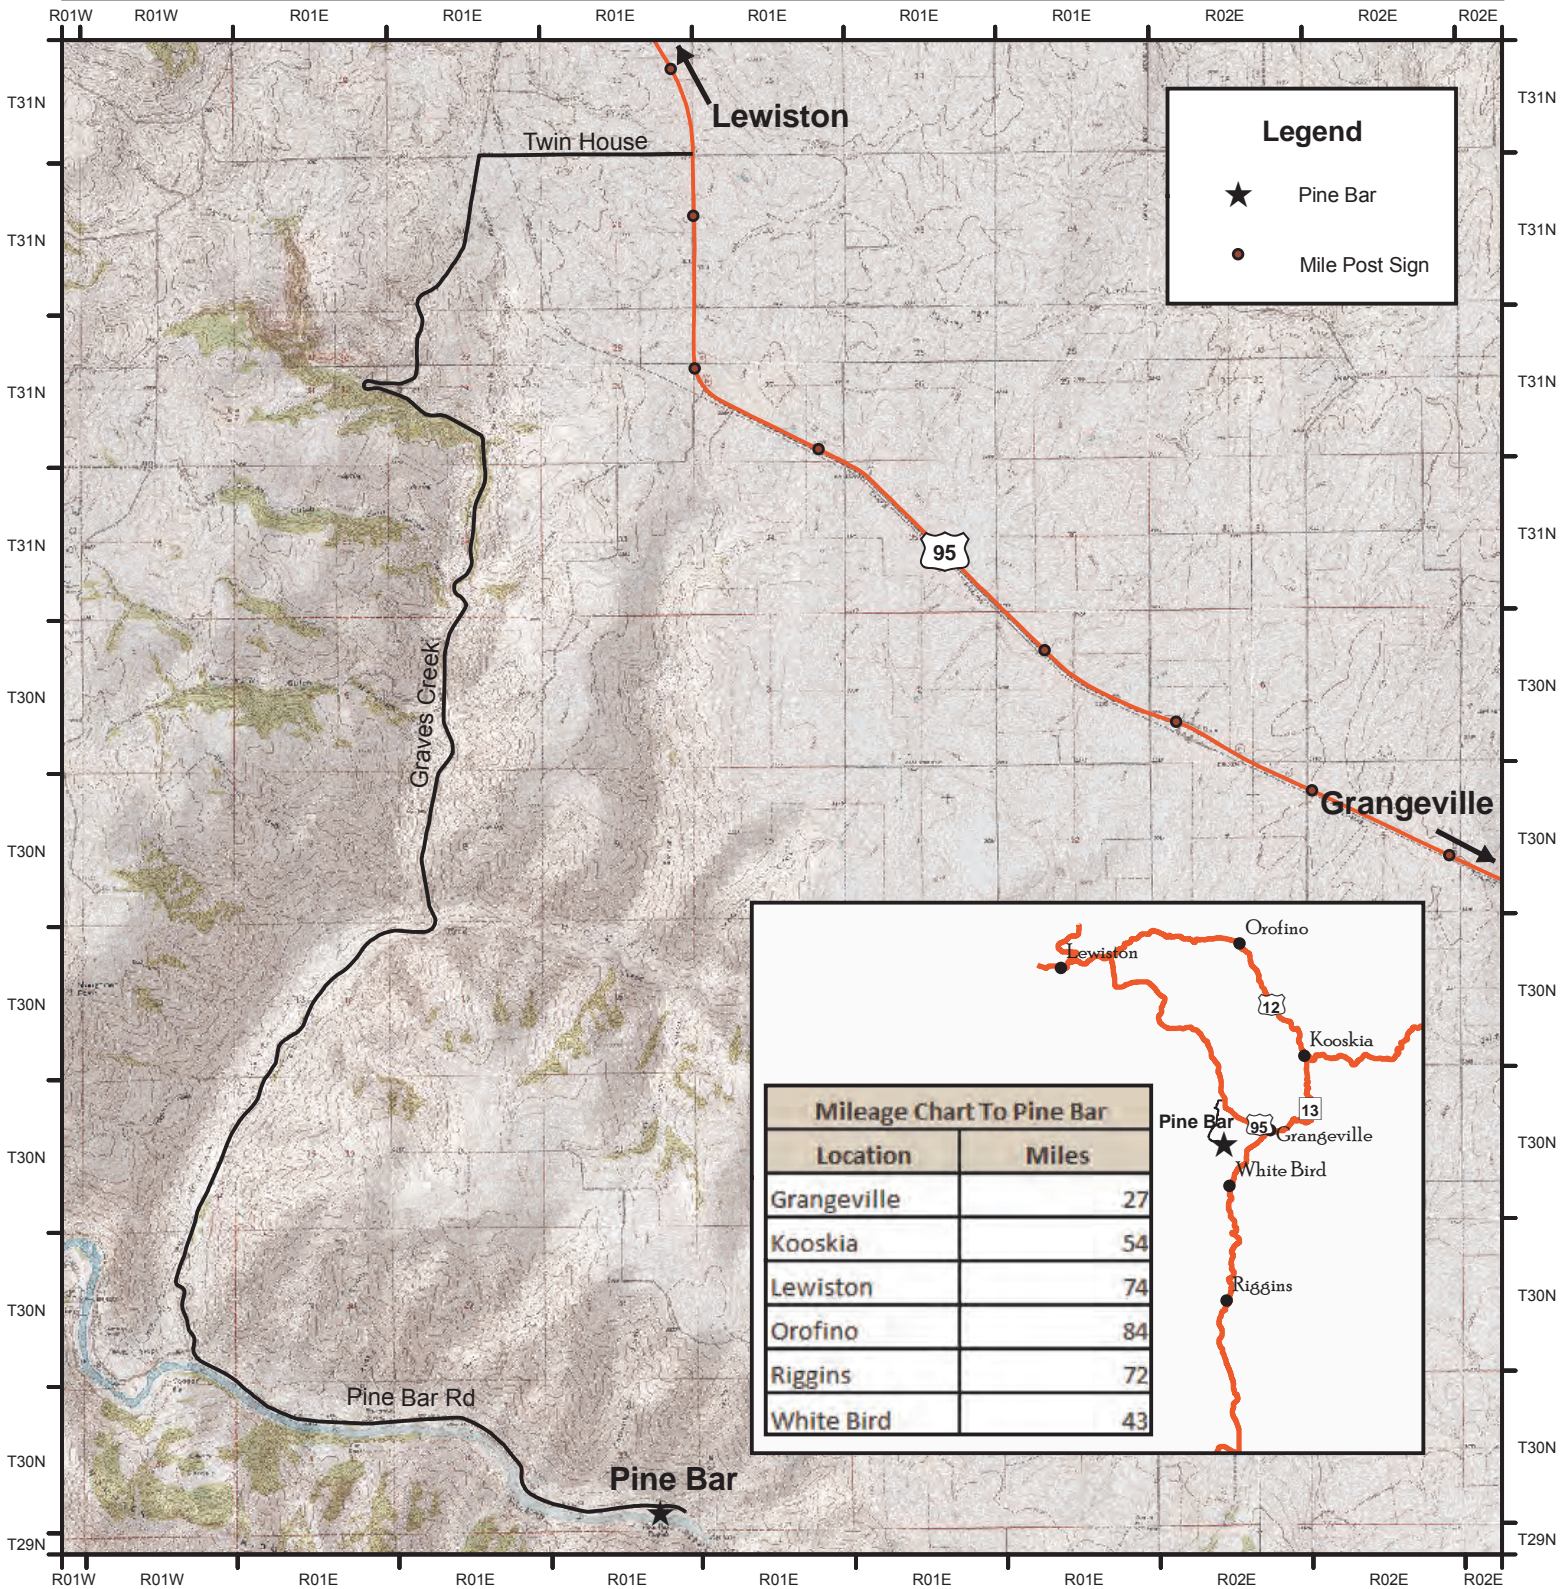

# Pine Bar Recreation Site

**Legend**

- ★ Pine Bar
- Mile Post Sign

Mileage Chart To Pine Bar	
Location	Miles
Grangeville	27
Kooskia	54
Lewiston	74
Orofino	84
Riggins	72
White Bird	43

The surface management status ("land ownership") should be used as a general guide only. Official land records, located at the Bureau of Land Management (BLM) and other offices, should be checked for up-to-date information concerning any specific tract of land.

1:80,000