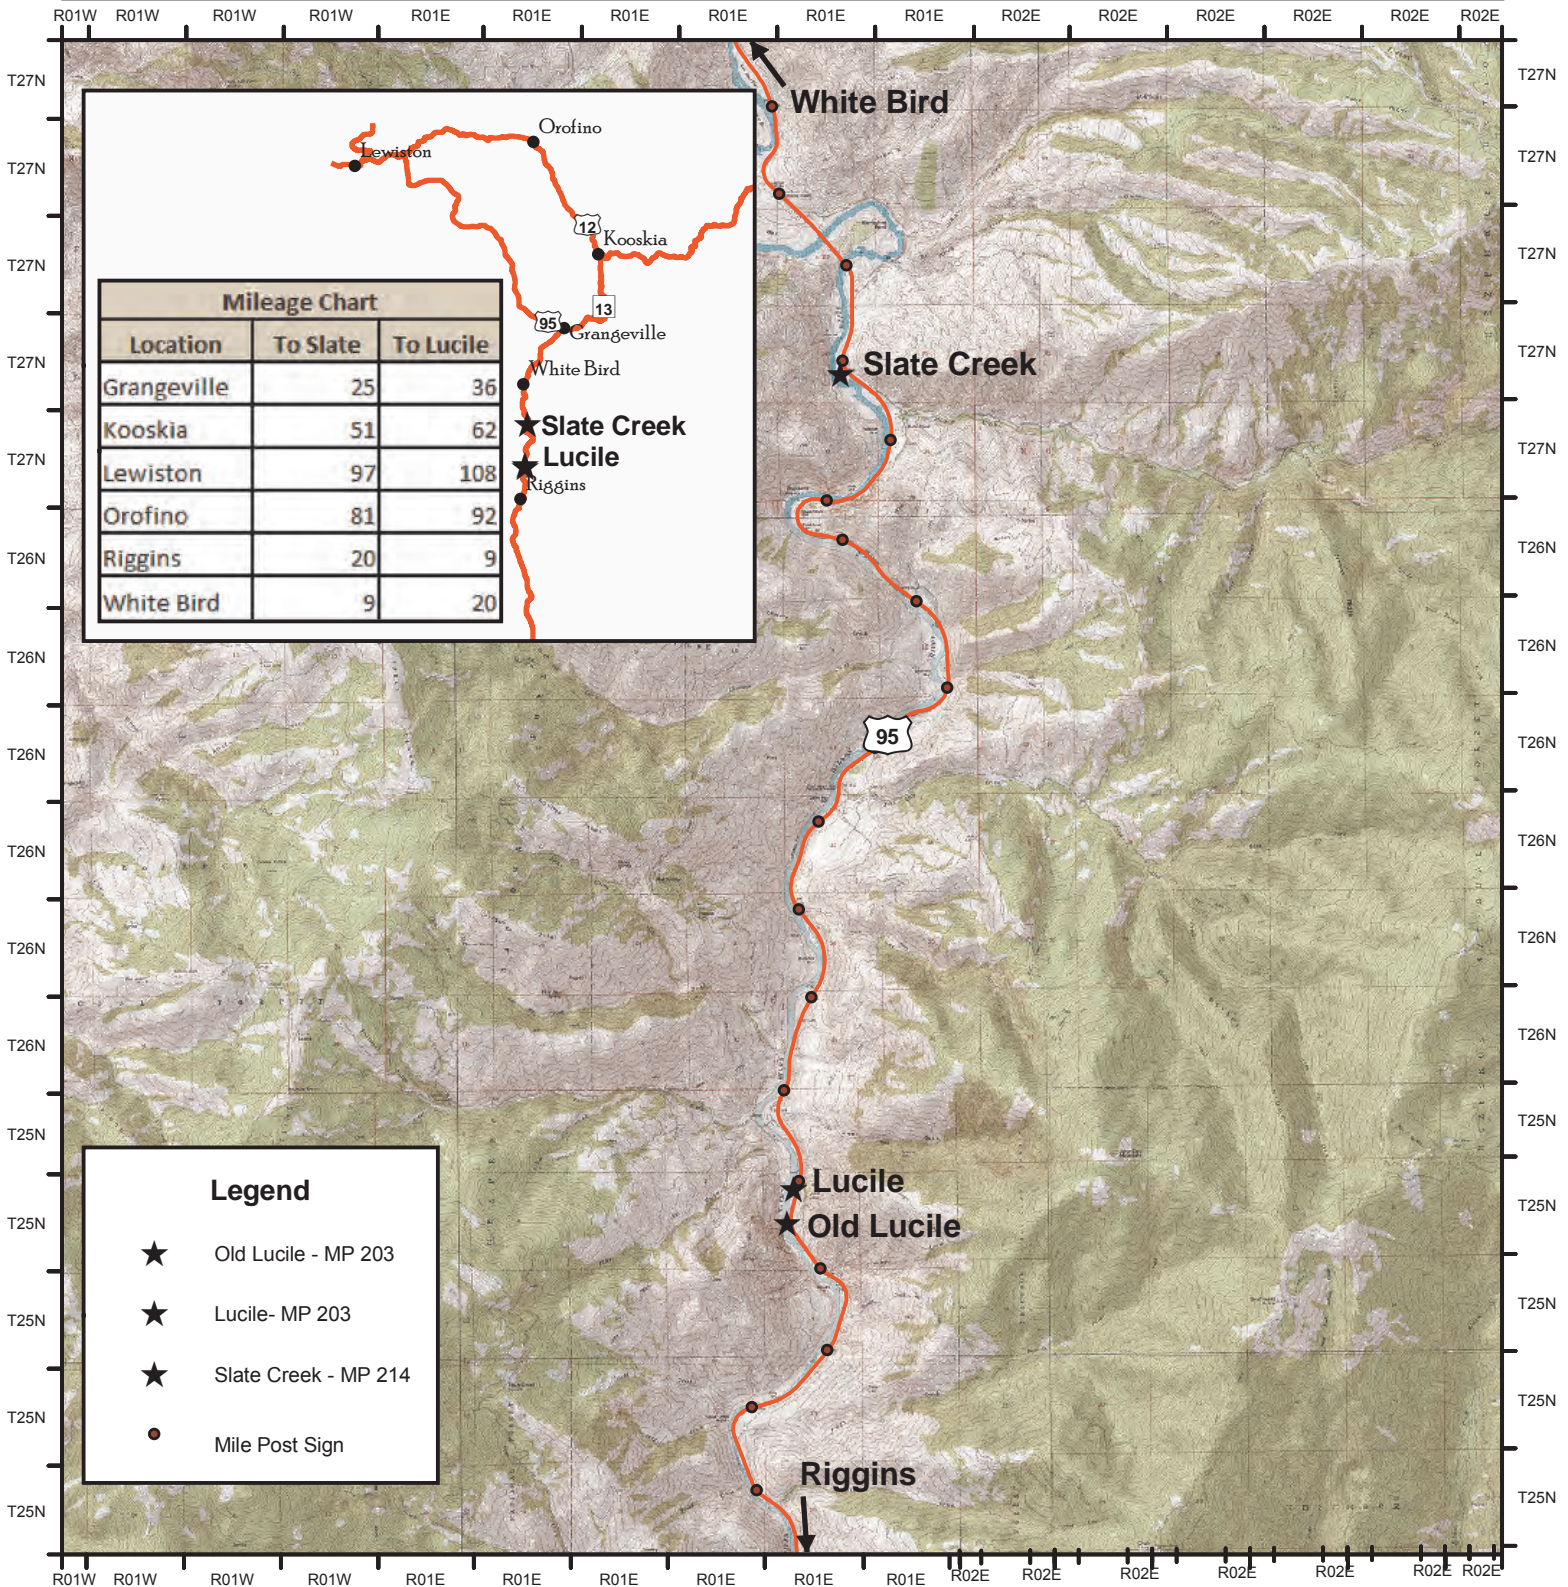

# Lucile, Old Lucile, and Slate Creek Recreation Sites

**Legend**

- ★ Old Lucile - MP 203
- ★ Lucile- MP 203
- ★ Slate Creek - MP 214
- Mile Post Sign

Map Created: 2/15/2011

The surface management status ("land ownership") should be used as a general guide only. Official land records, located at the Bureau of Land Management (BLM) and other offices, should be checked for up-to-date information concerning any specific tract of land.

Data displayed in UTM Zone 11N, NAD83