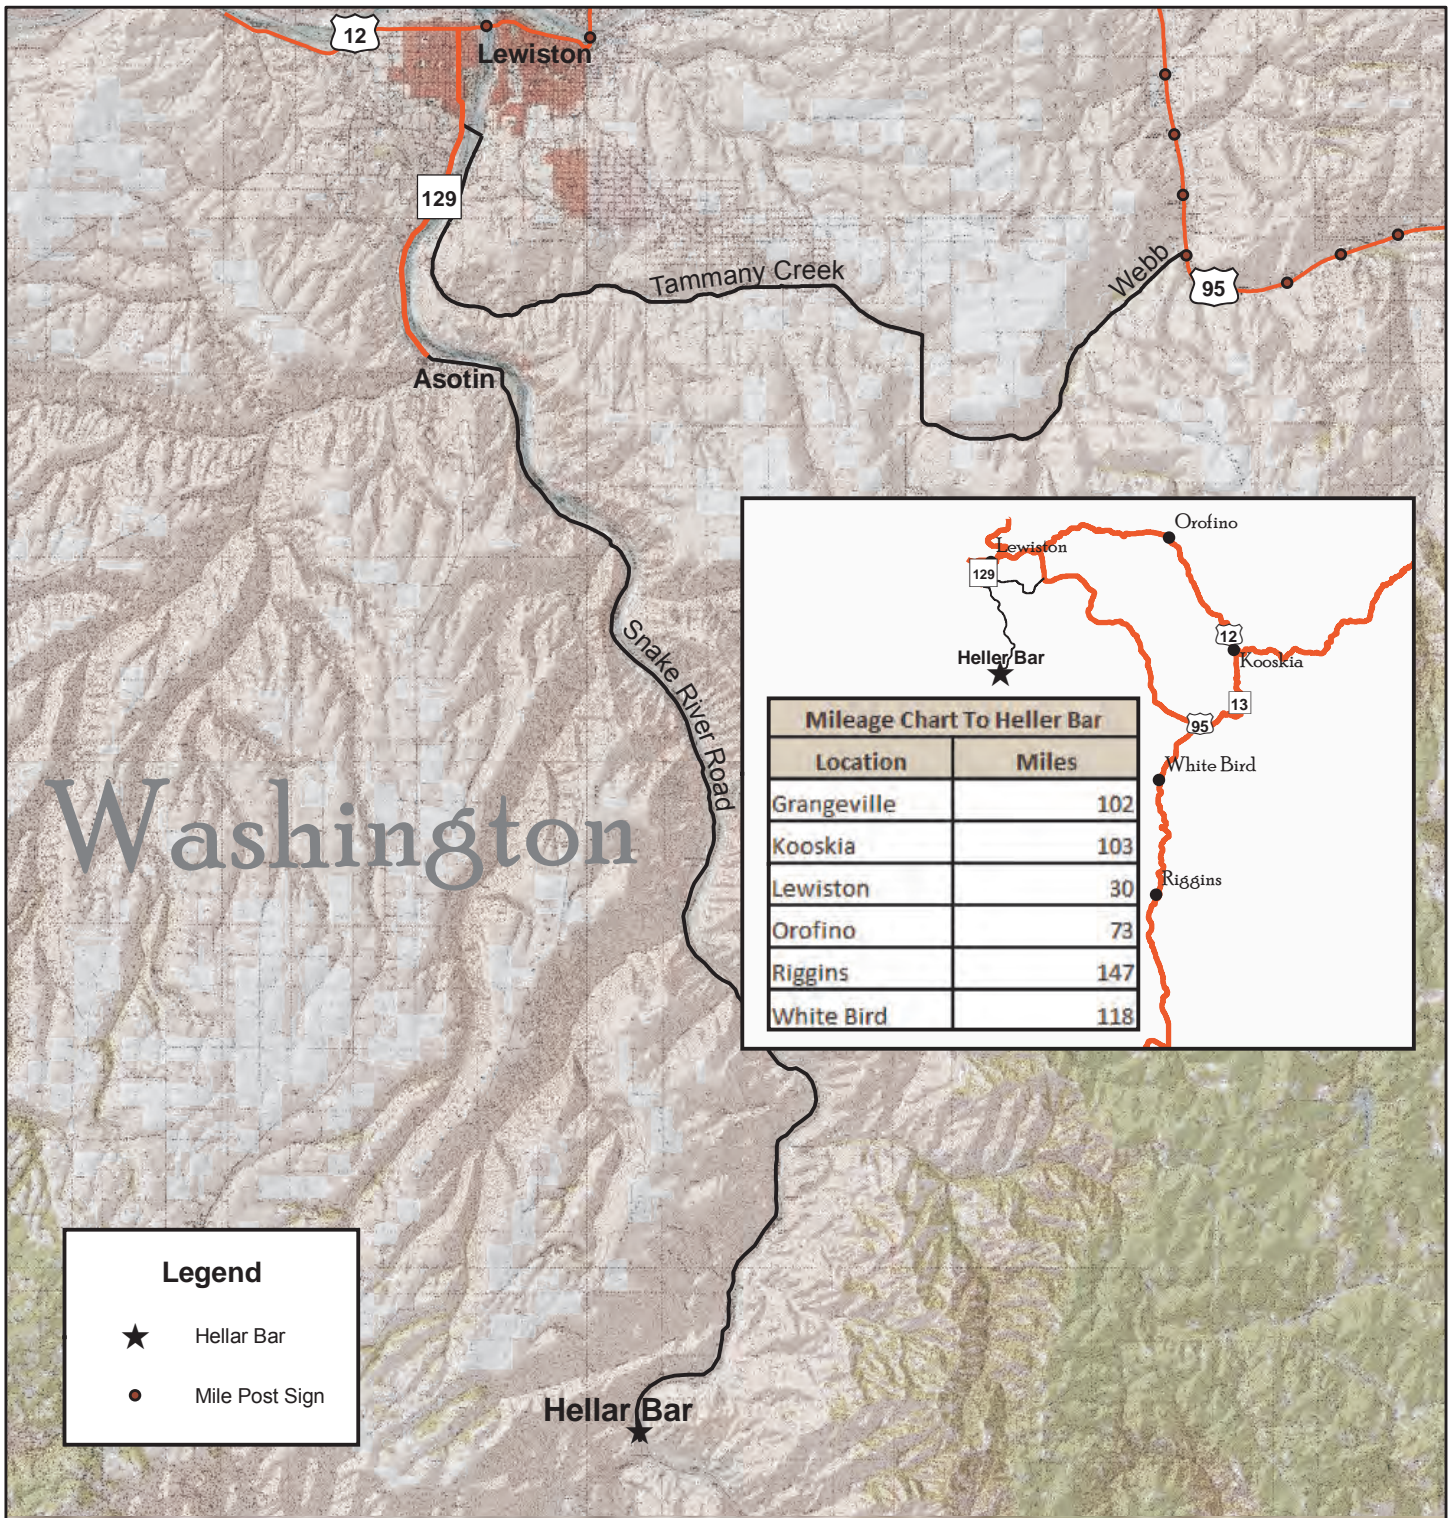

Heller Bar Recreation Site

The surface management status ("land ownership") should be used as a general guide only. Official land records, located at the Bureau of Land Management (BLM) and other offices, should be checked for up-to-date information concerning any specific tract of land.

Data displayed in UTM Zone 11N, NAD83