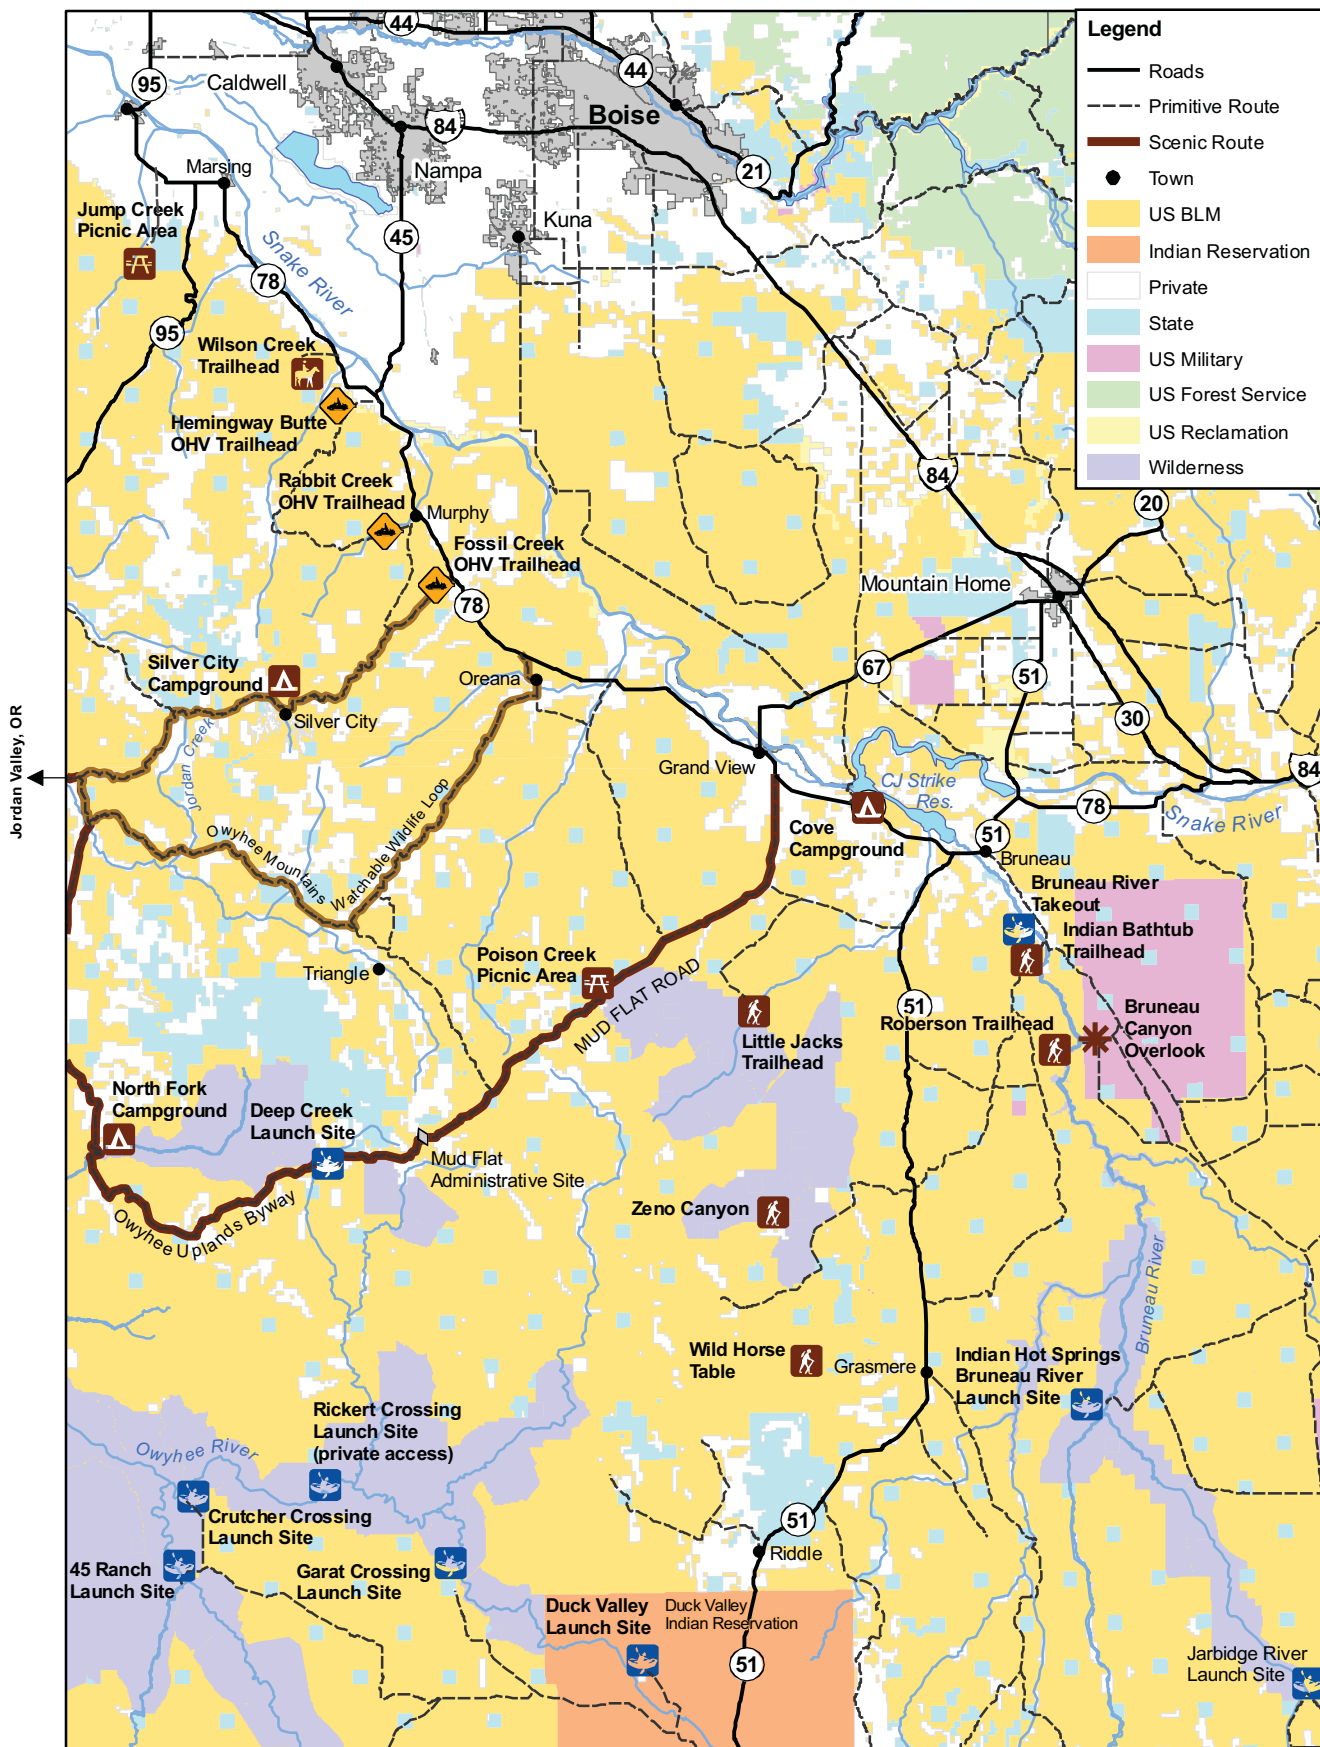

# Owyhee and Bruneau BLM Recreation Sites

No Warranty is made by the Bureau of Land Management. The accuracy, reliability, or completeness of these data for individual use or aggregate use with other data is not guaranteed.