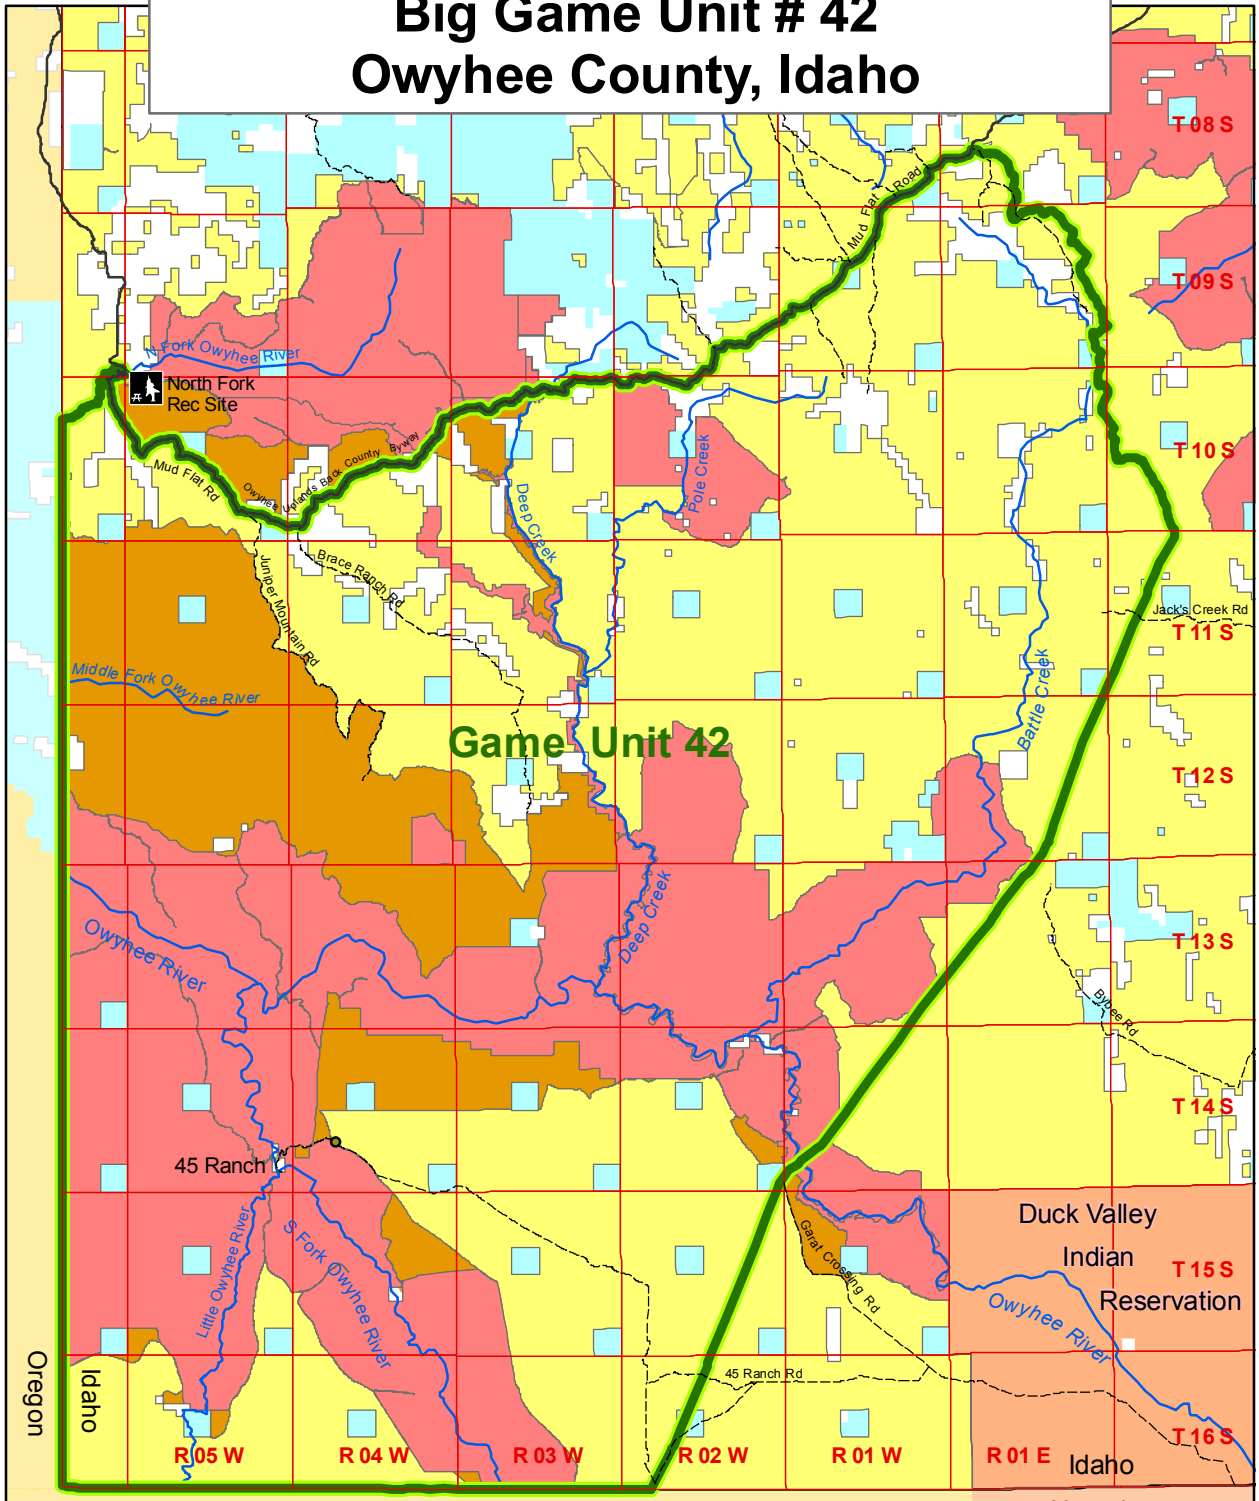

Motorized Vehicle Use on BLM Land

Big Game Unit # 42

Owyhee County, Idaho

Legend

- Highways
- - - Roads
- Rivers
- Red Closed to Motorized Vehicles
- Brown Limited to Designated Routes
- Yellow Limited to Existing Routes
- Orange BLM
- Light Orange INDIAN RESERVATION
- White PRIVATE
- Cyan STATE
- Green outline Big Game Unit 42