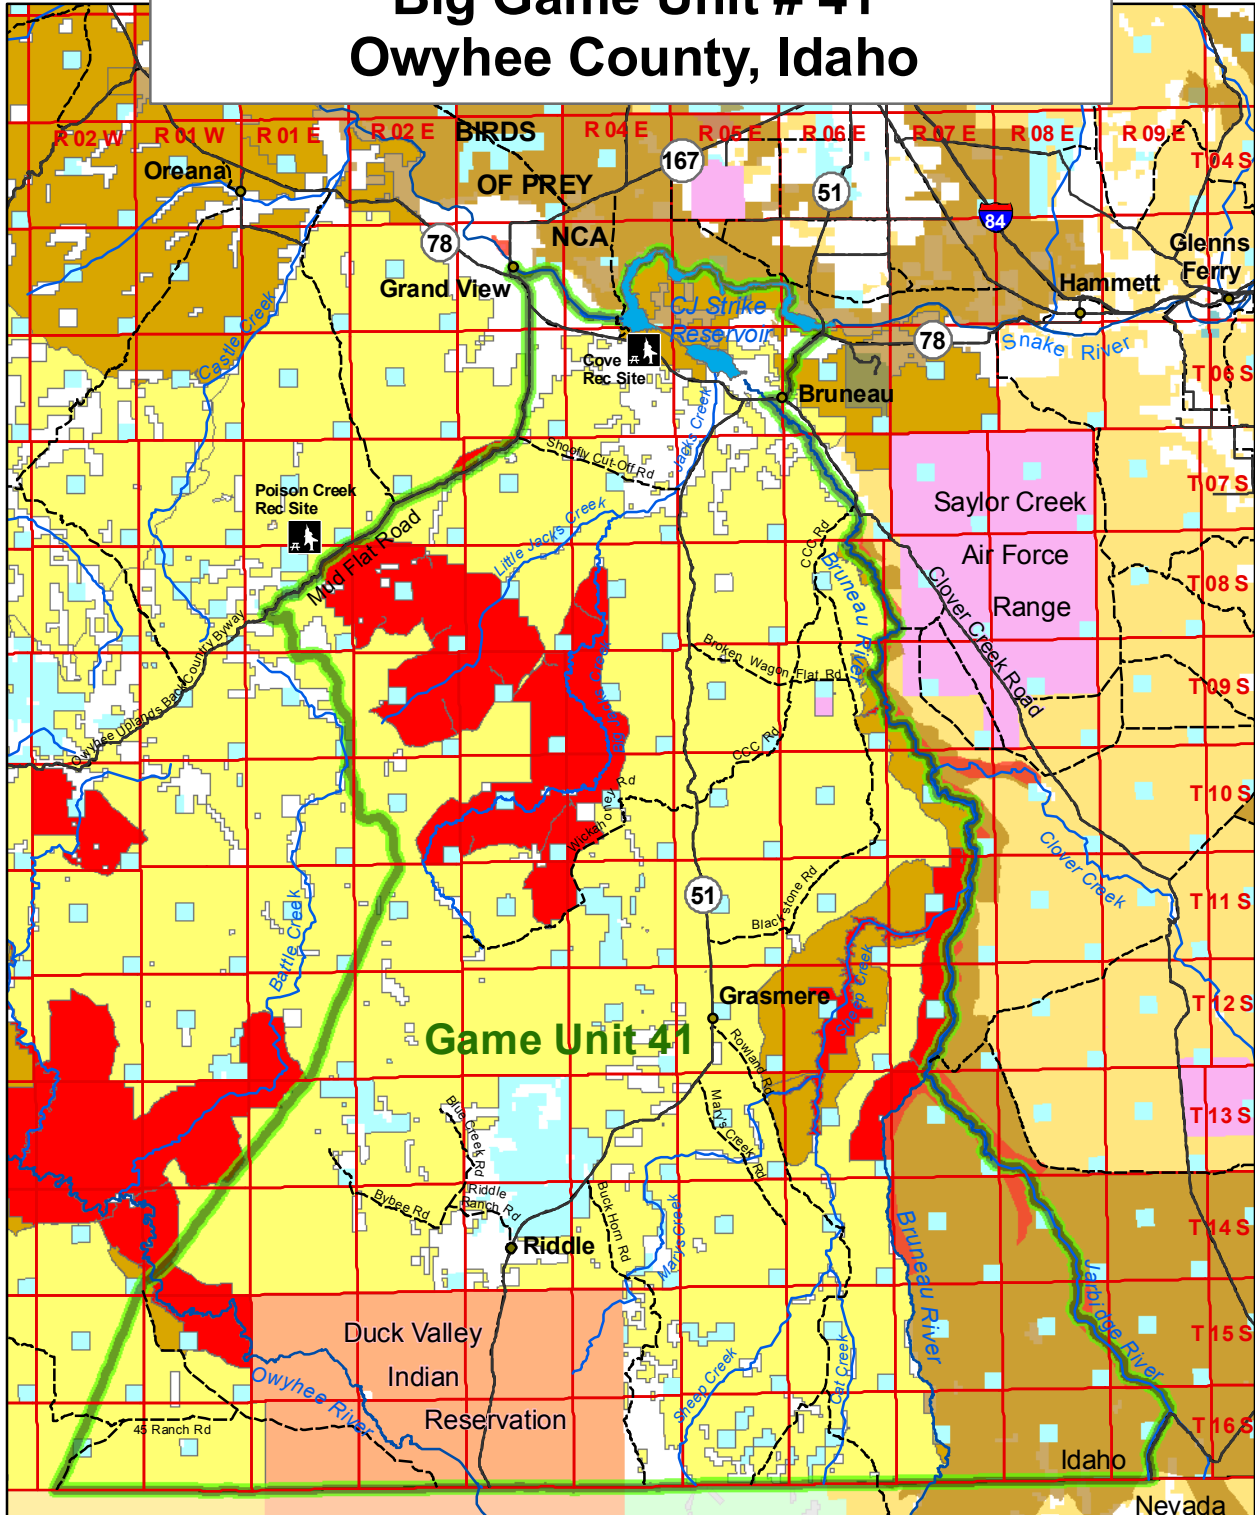

Motorized Vehicle Use on BLM Land

Big Game Unit # 41

Owyhee County, Idaho

Legend

— Highways	BLM
- - - Roads	INDIAN RESERVATION
— Rivers	MILITARY
 Big Game Unit 41	PRIVATE
 Closed to Motorized Vehicles	STATE
 Limited to Designated Routes	USFS
 Limited to Existing Routes	
 BLM, OHV Limits in Progress	