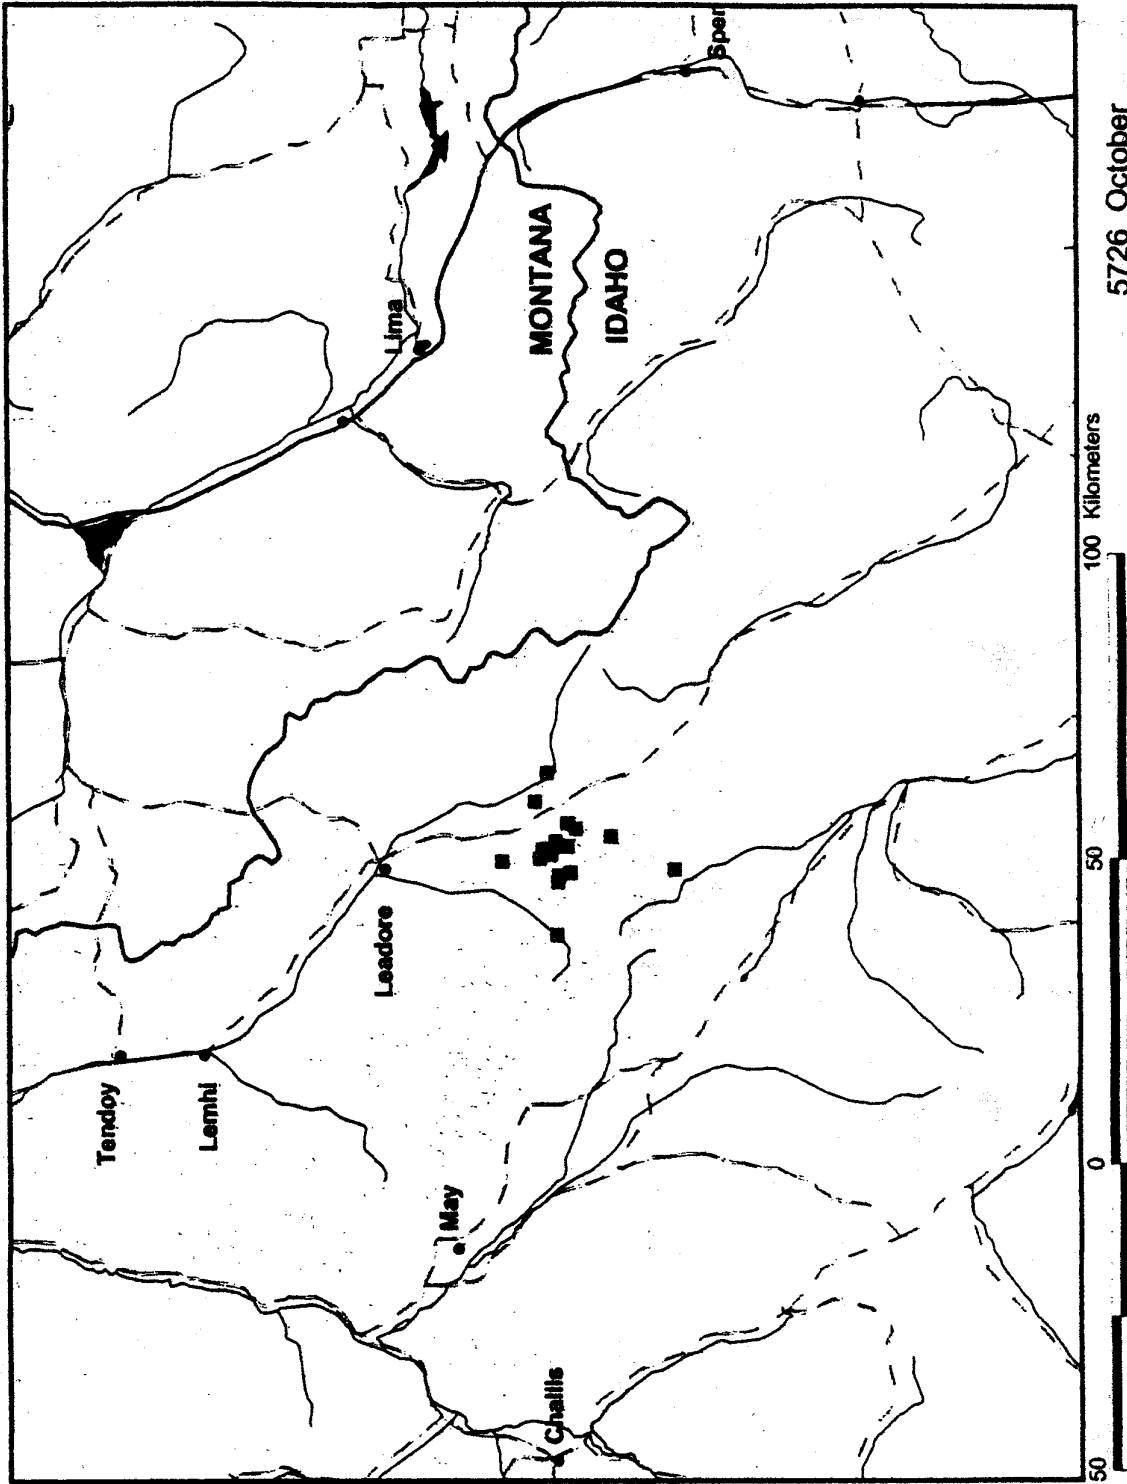

**Monthly range maps for adult, male golden eagle 5726; December 1995 through
December 1996.**

5726 June

5726 July

5726 August

5726 November