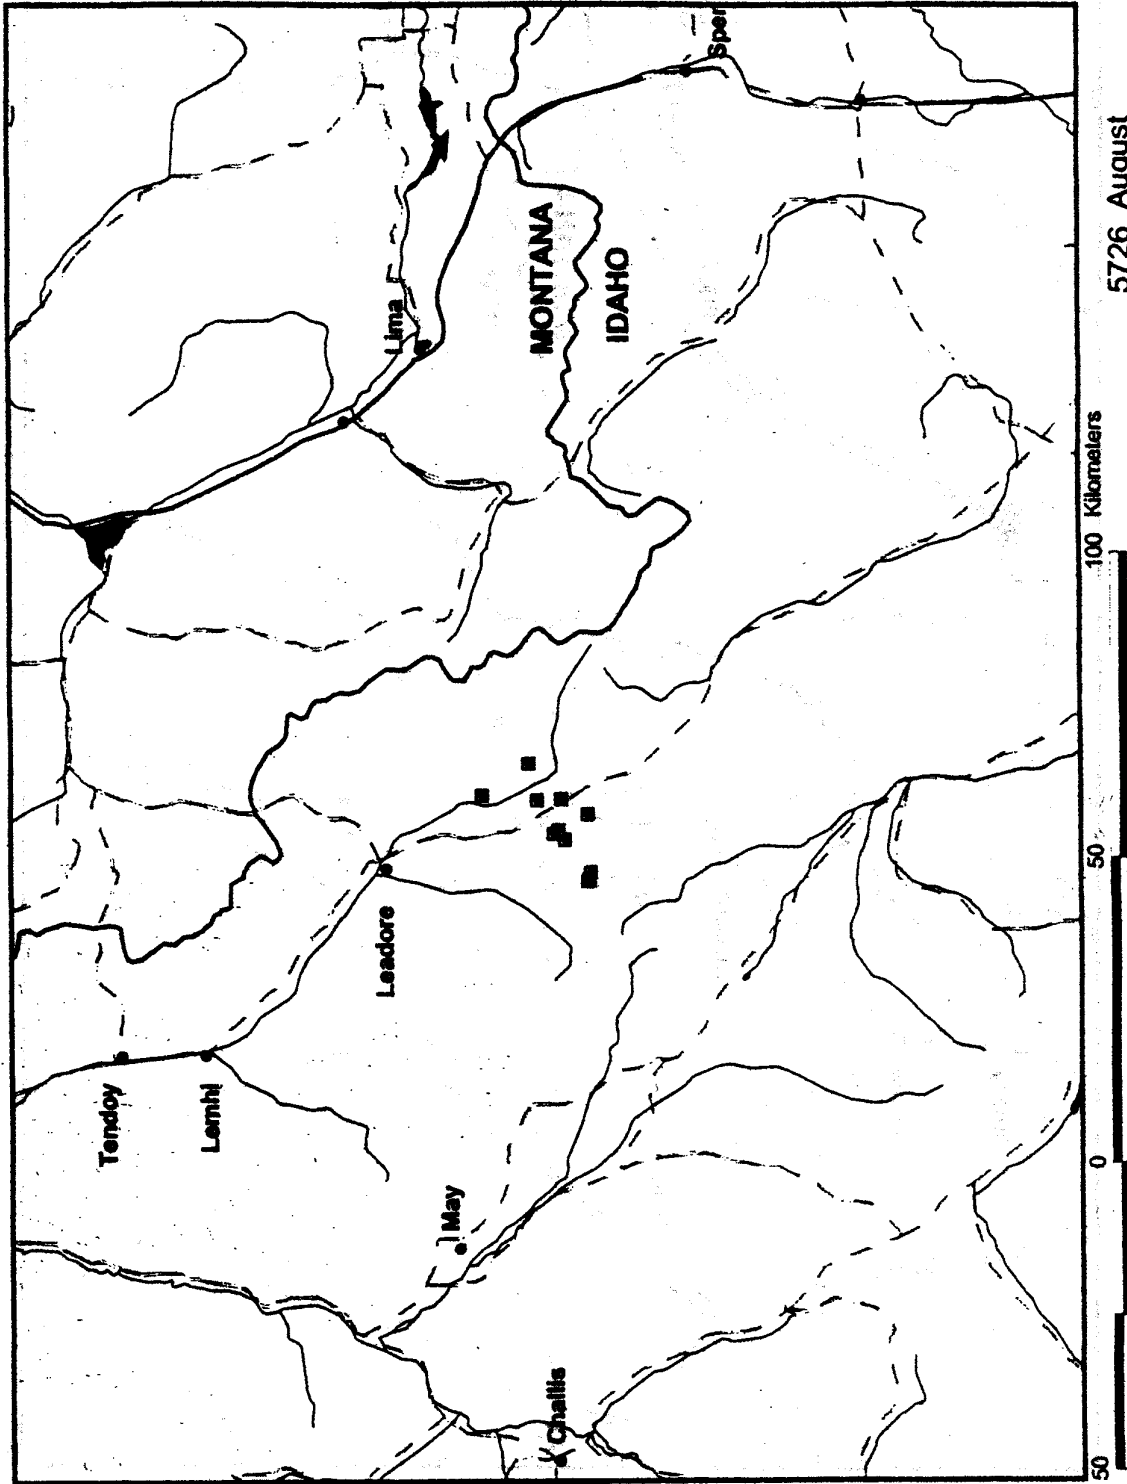

**Monthly range maps for adult, male golden eagle 5726; December 1995 through
December 1996.**

5726 June

5726 July

5726 August

5726 November