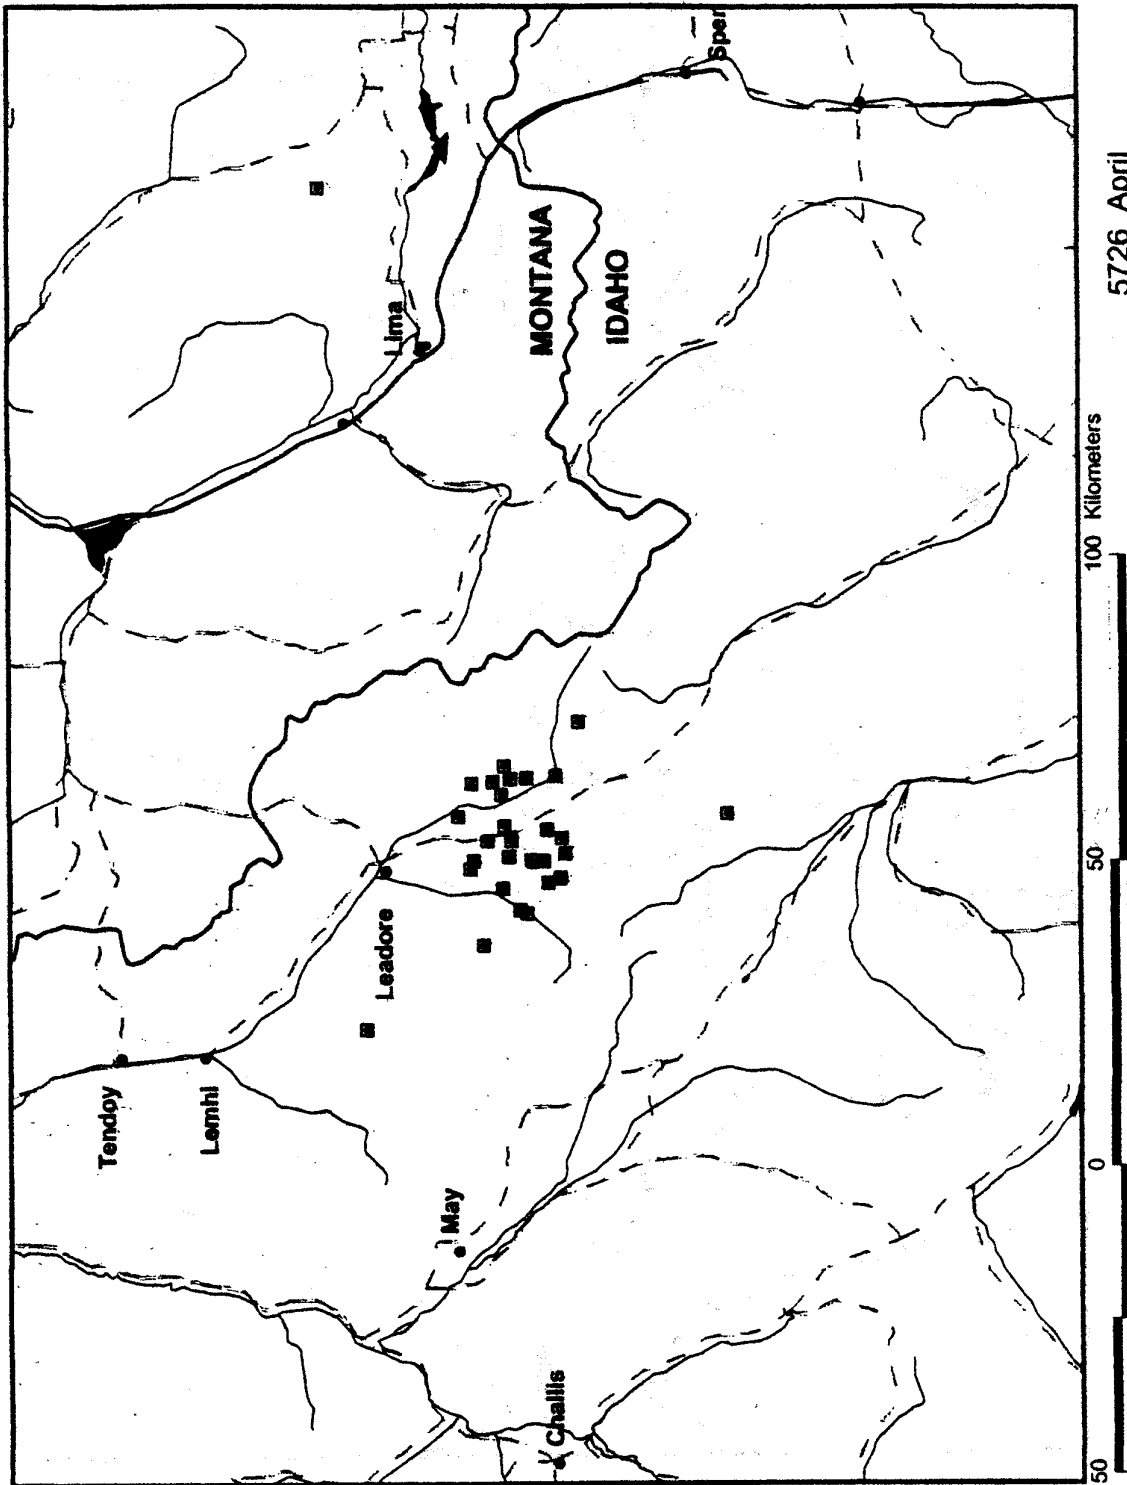

**Monthly range maps for adult, male golden eagle 5726; December 1995 through
December 1996.**

5726 June

5726 July

5726 August

5726 November