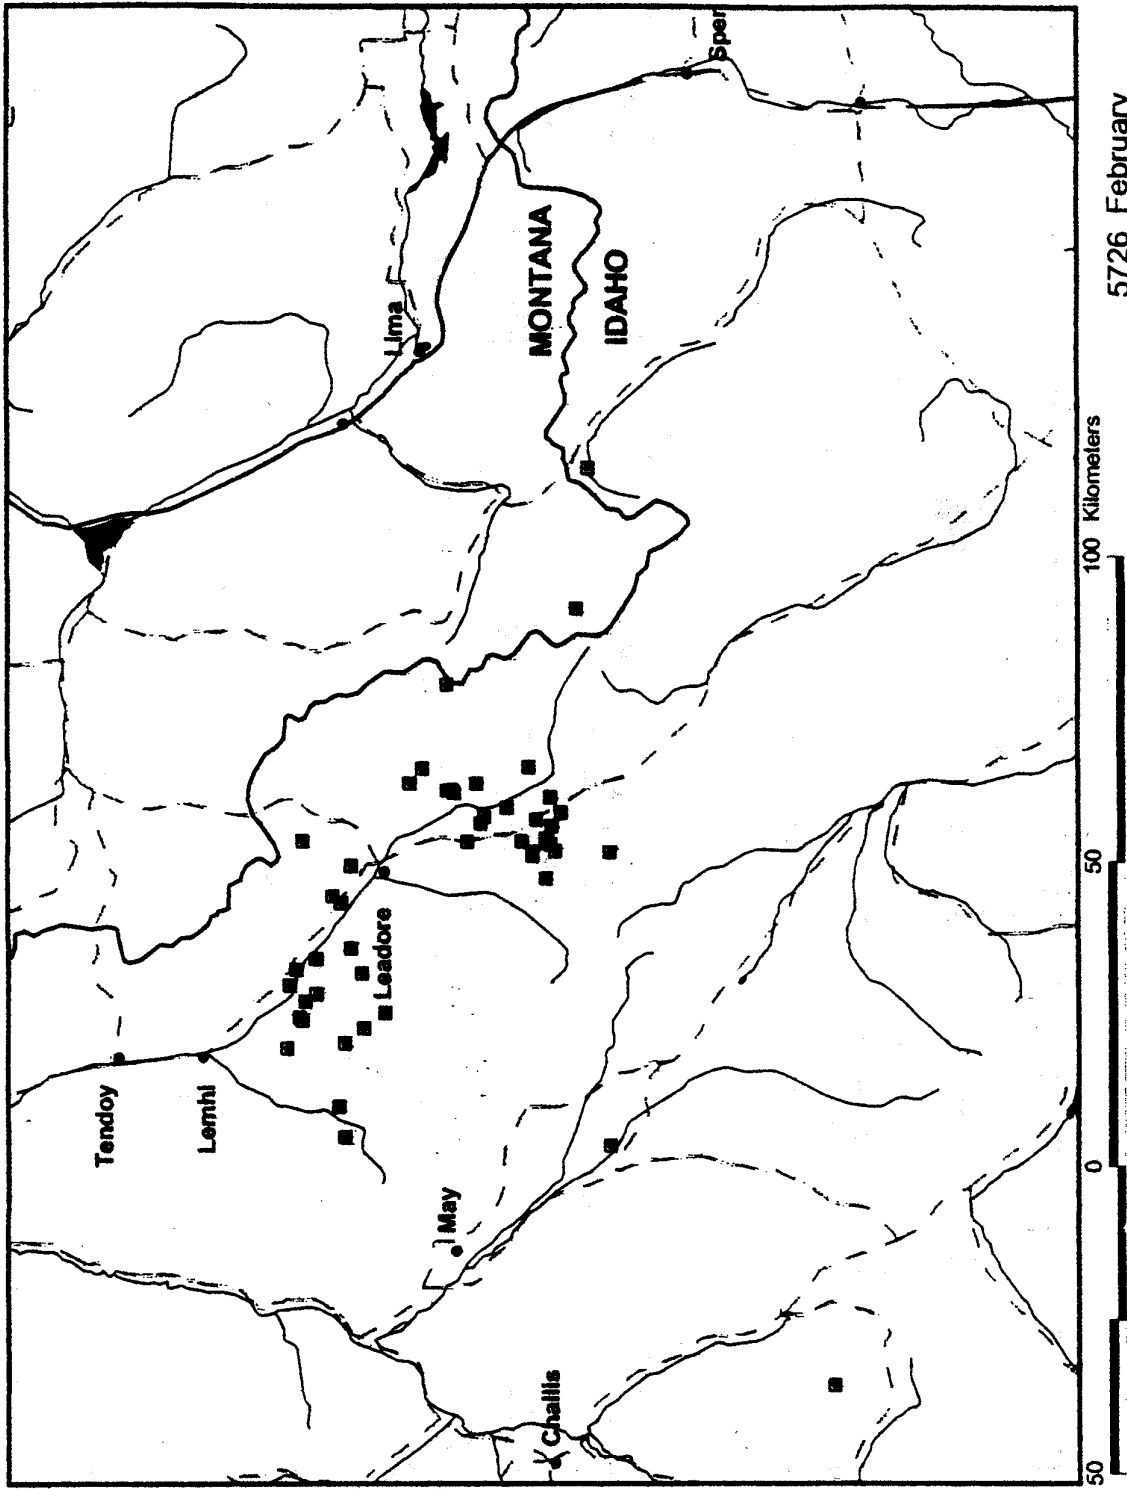

**Monthly range maps for adult, male golden eagle 5726; December 1995 through
December 1996.**

5726 June

5726 July

5726 August

5726 November