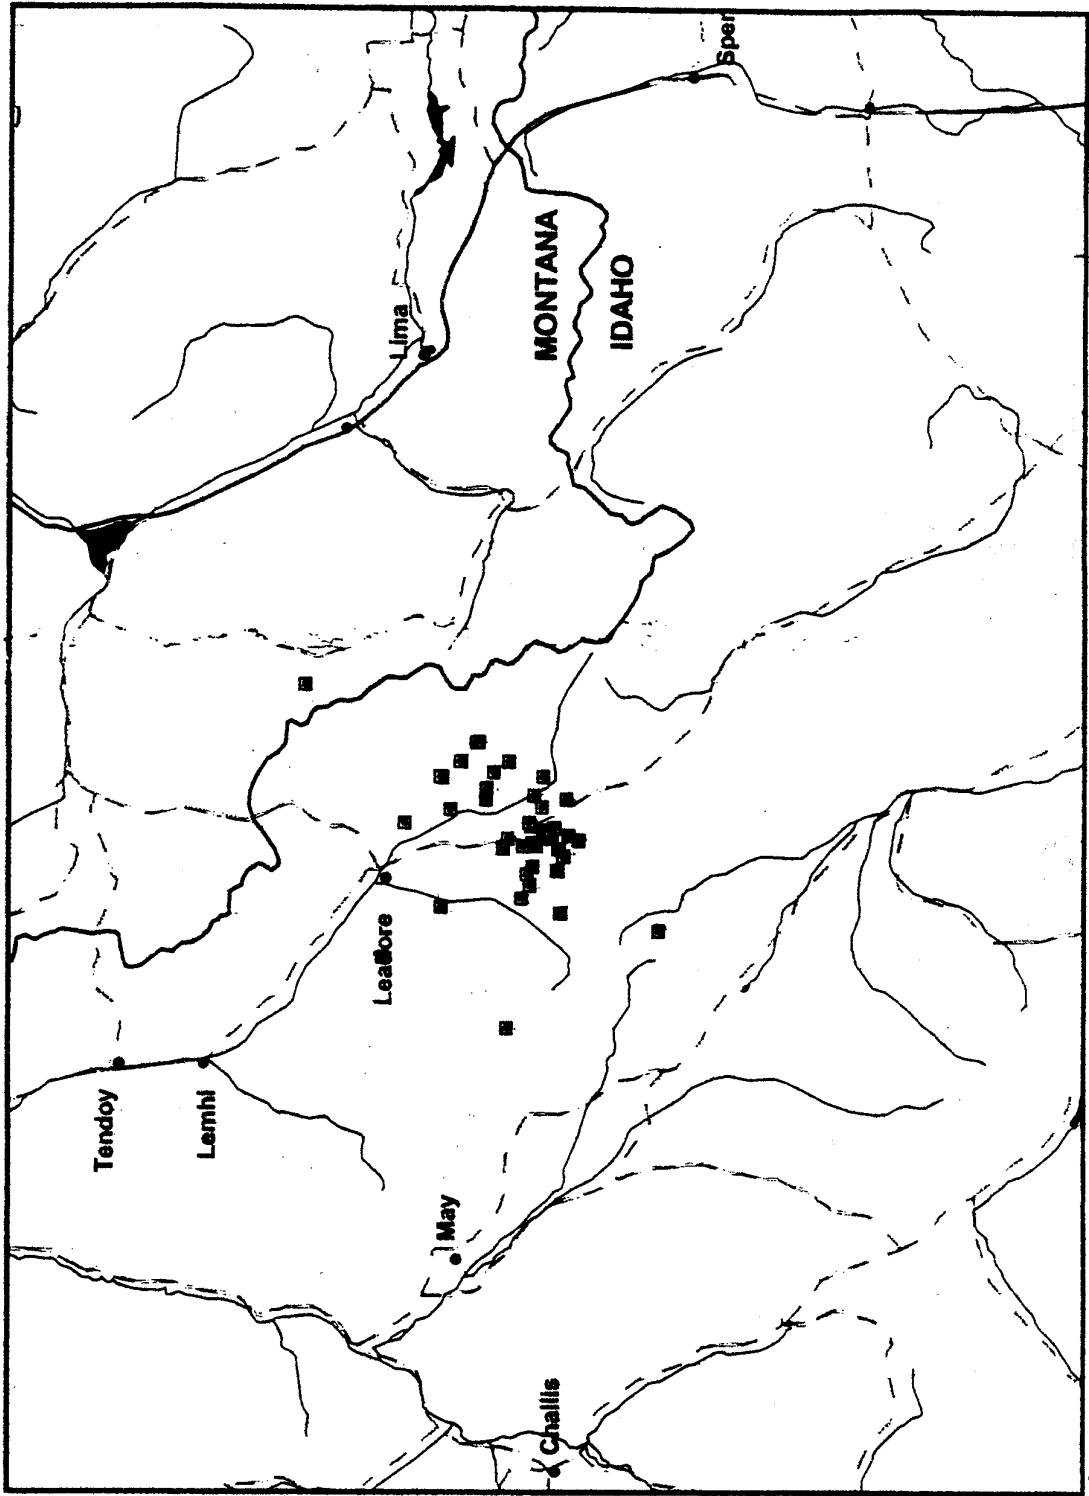

**Monthly range maps for adult, male golden eagle 5726; December 1995 through
December 1996.**

5726 June

5726 July

5726 August

5726 November