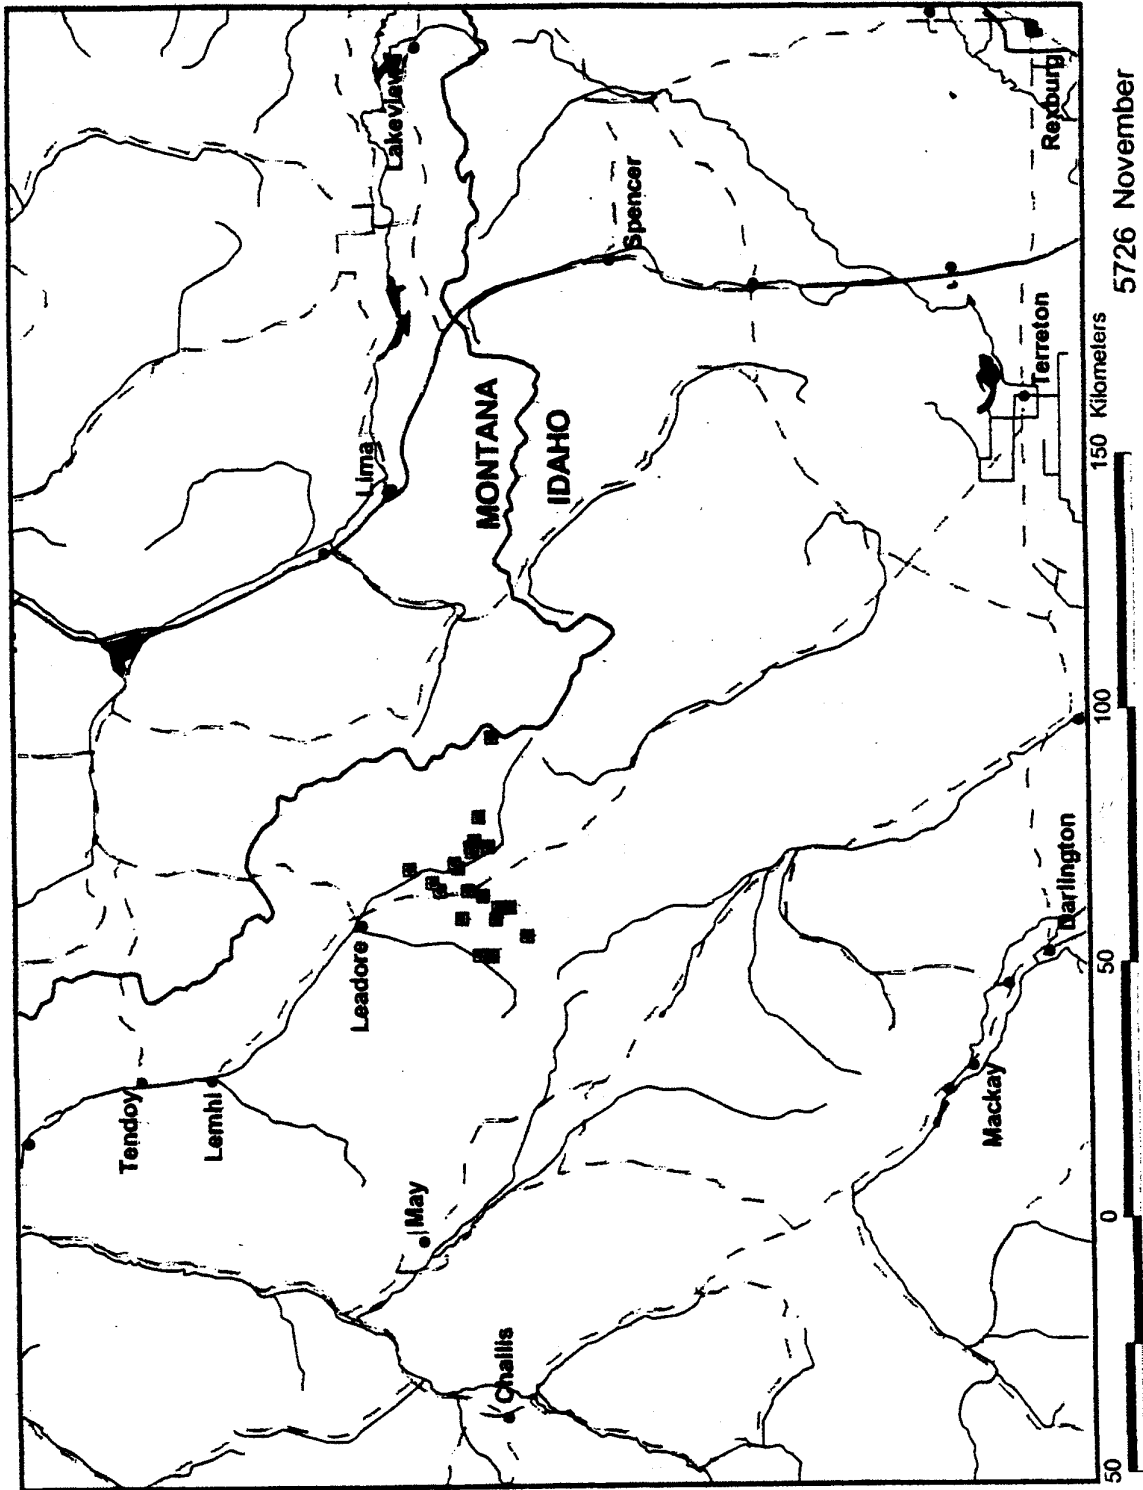

**Monthly range maps for adult, male golden eagle 5726; December 1995 through
December 1996.**

5726 June

5726 July

5726 August

5726 November