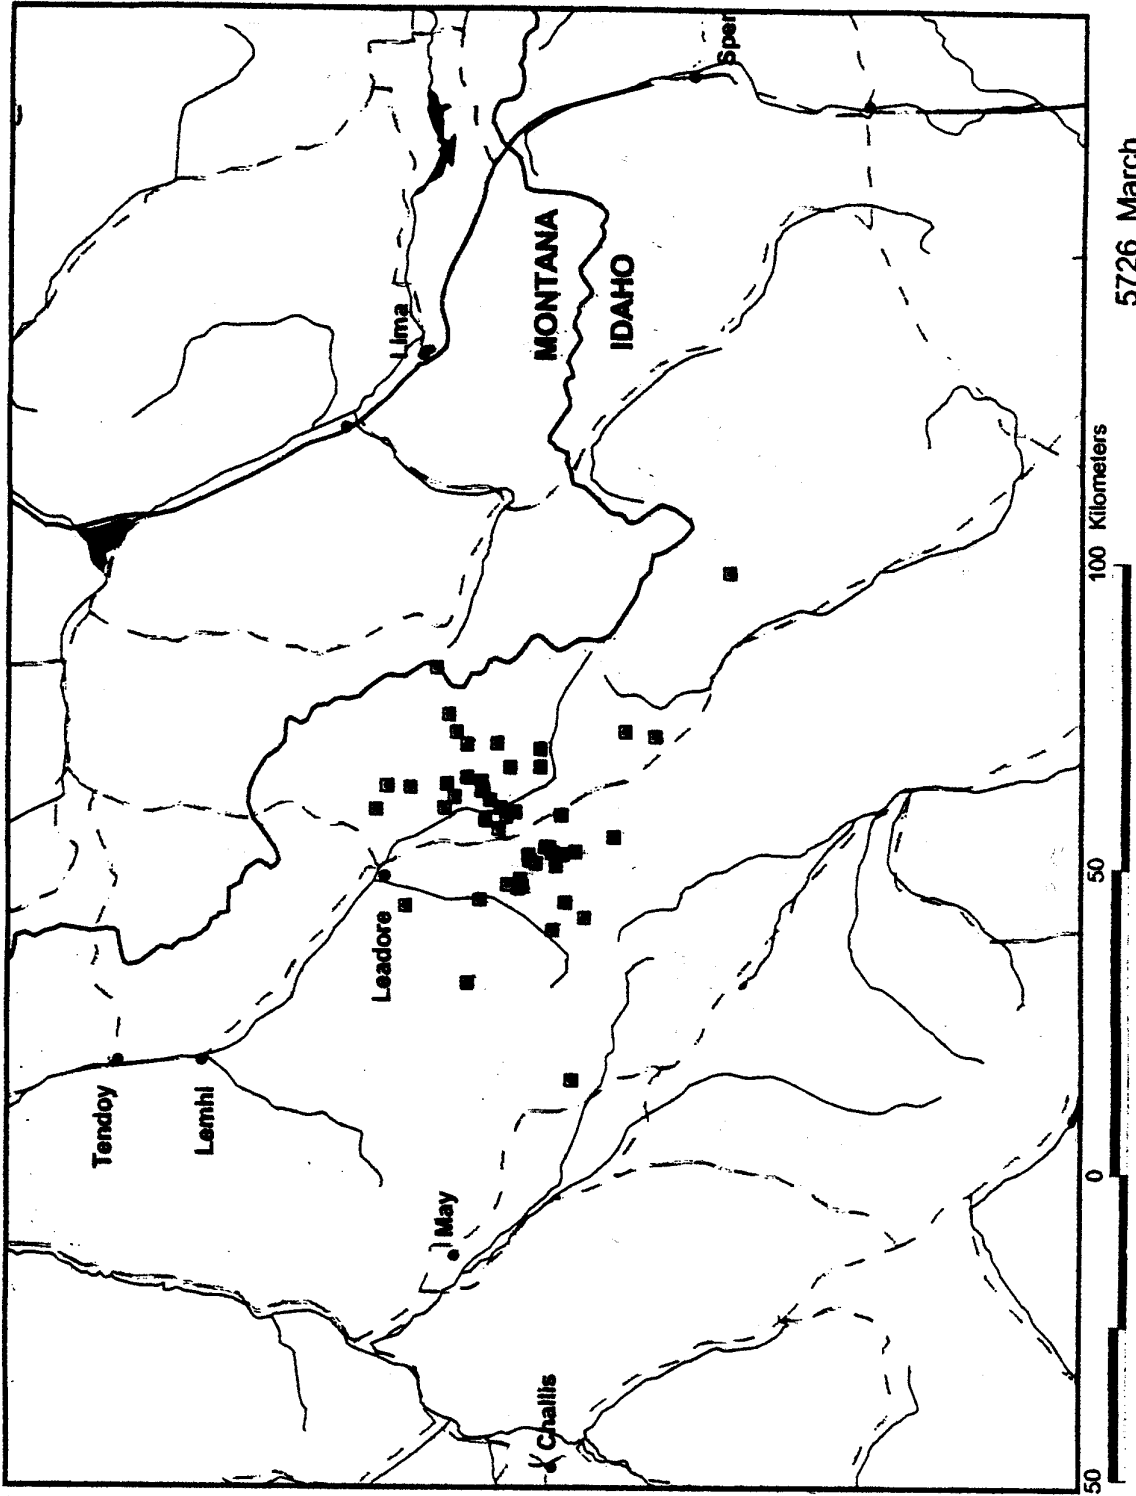

**Monthly range maps for adult, male golden eagle 5726; December 1995 through
December 1996.**

5726 June

5726 July

5726 August

5726 November