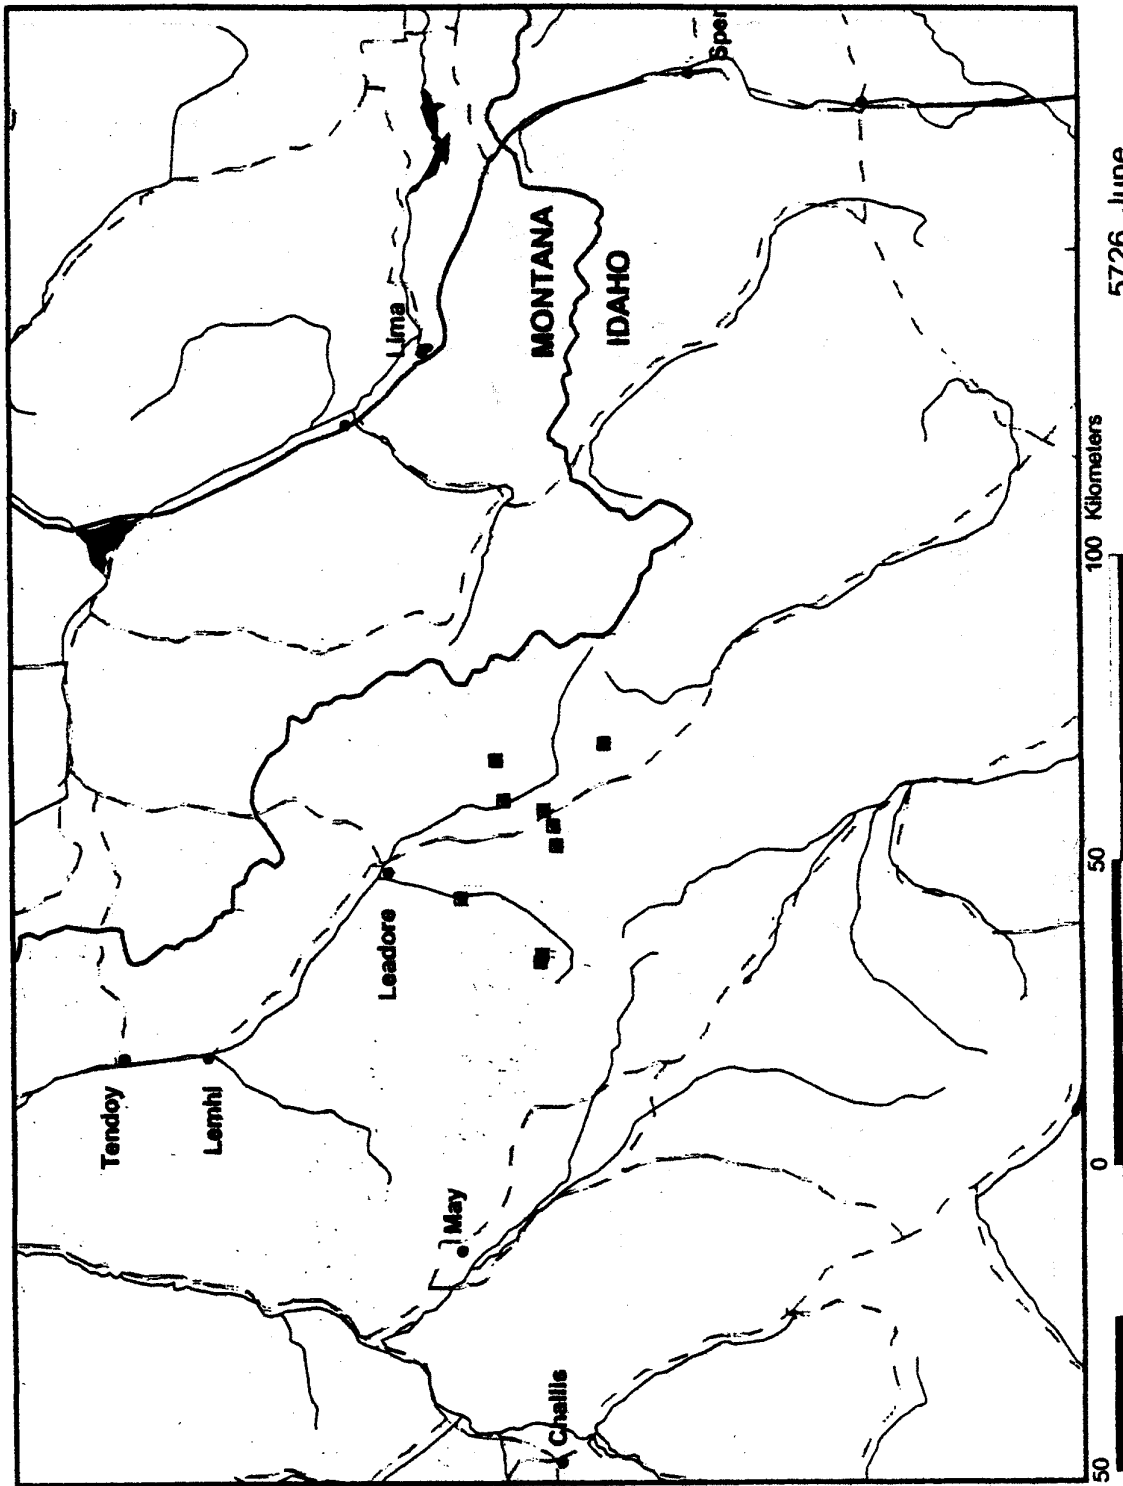

**Monthly range maps for adult, male golden eagle 5726; December 1995 through
December 1996.**

5726 June

5726 July

5726 August

5726 November