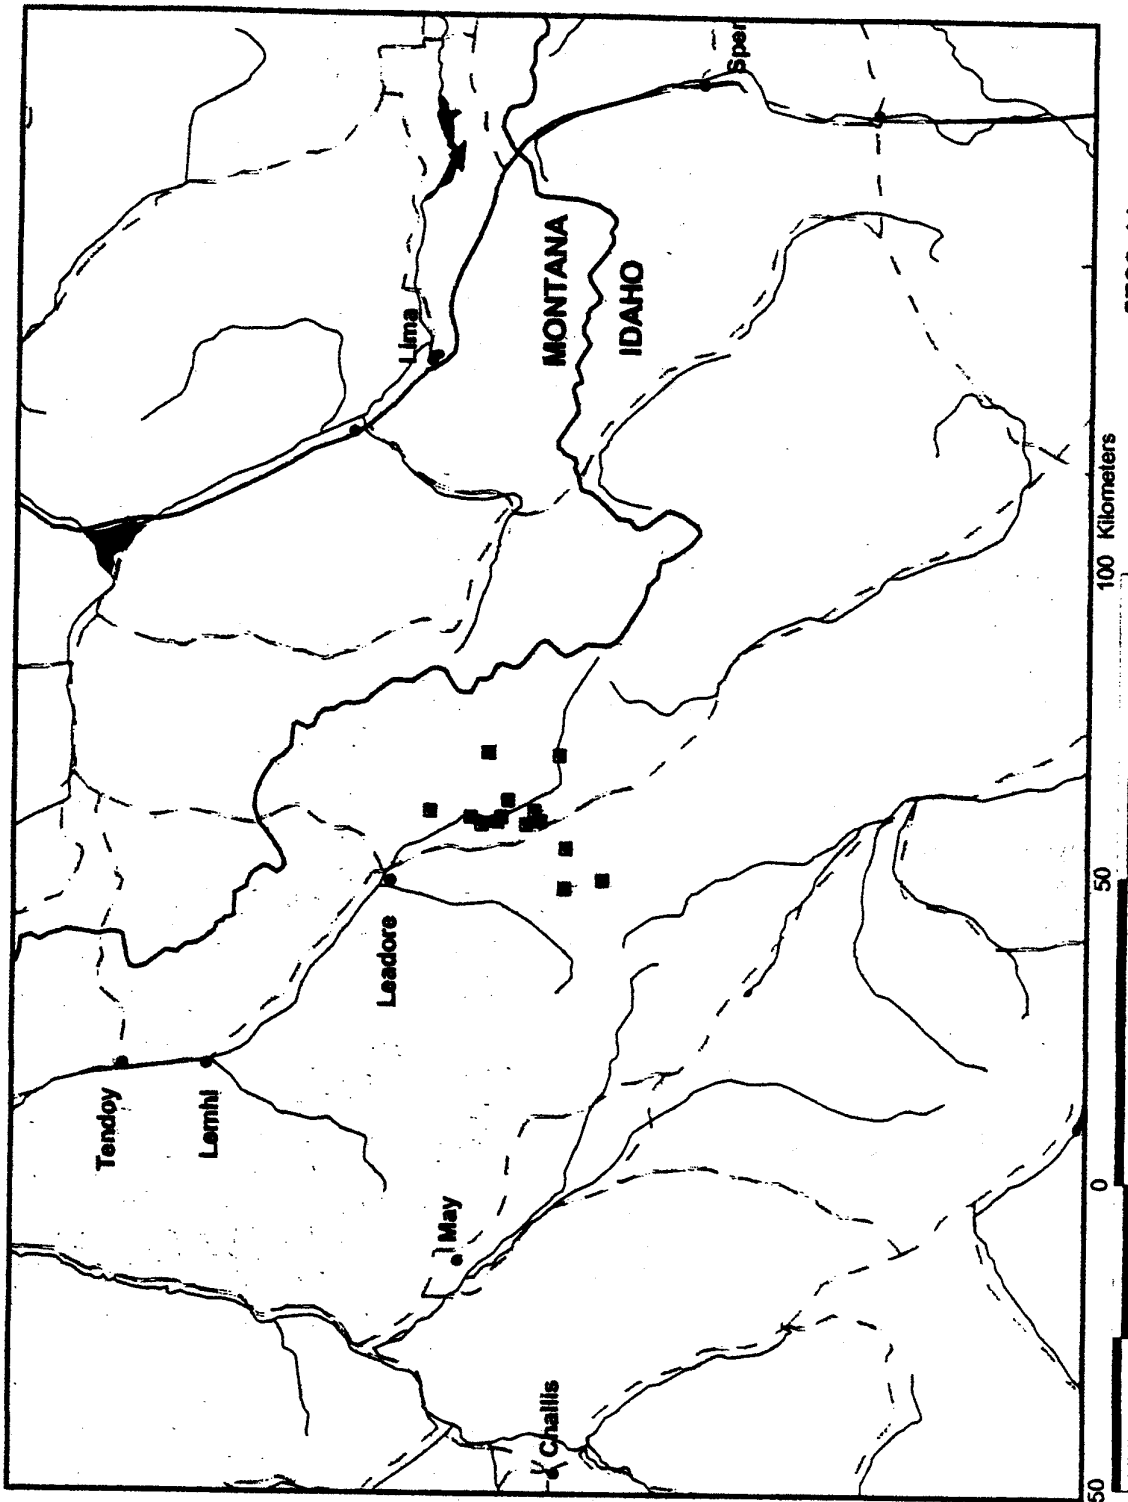

**Monthly range maps for adult, male golden eagle 5726; December 1995 through
December 1996.**

5726 June

5726 July

5726 August

5726 November