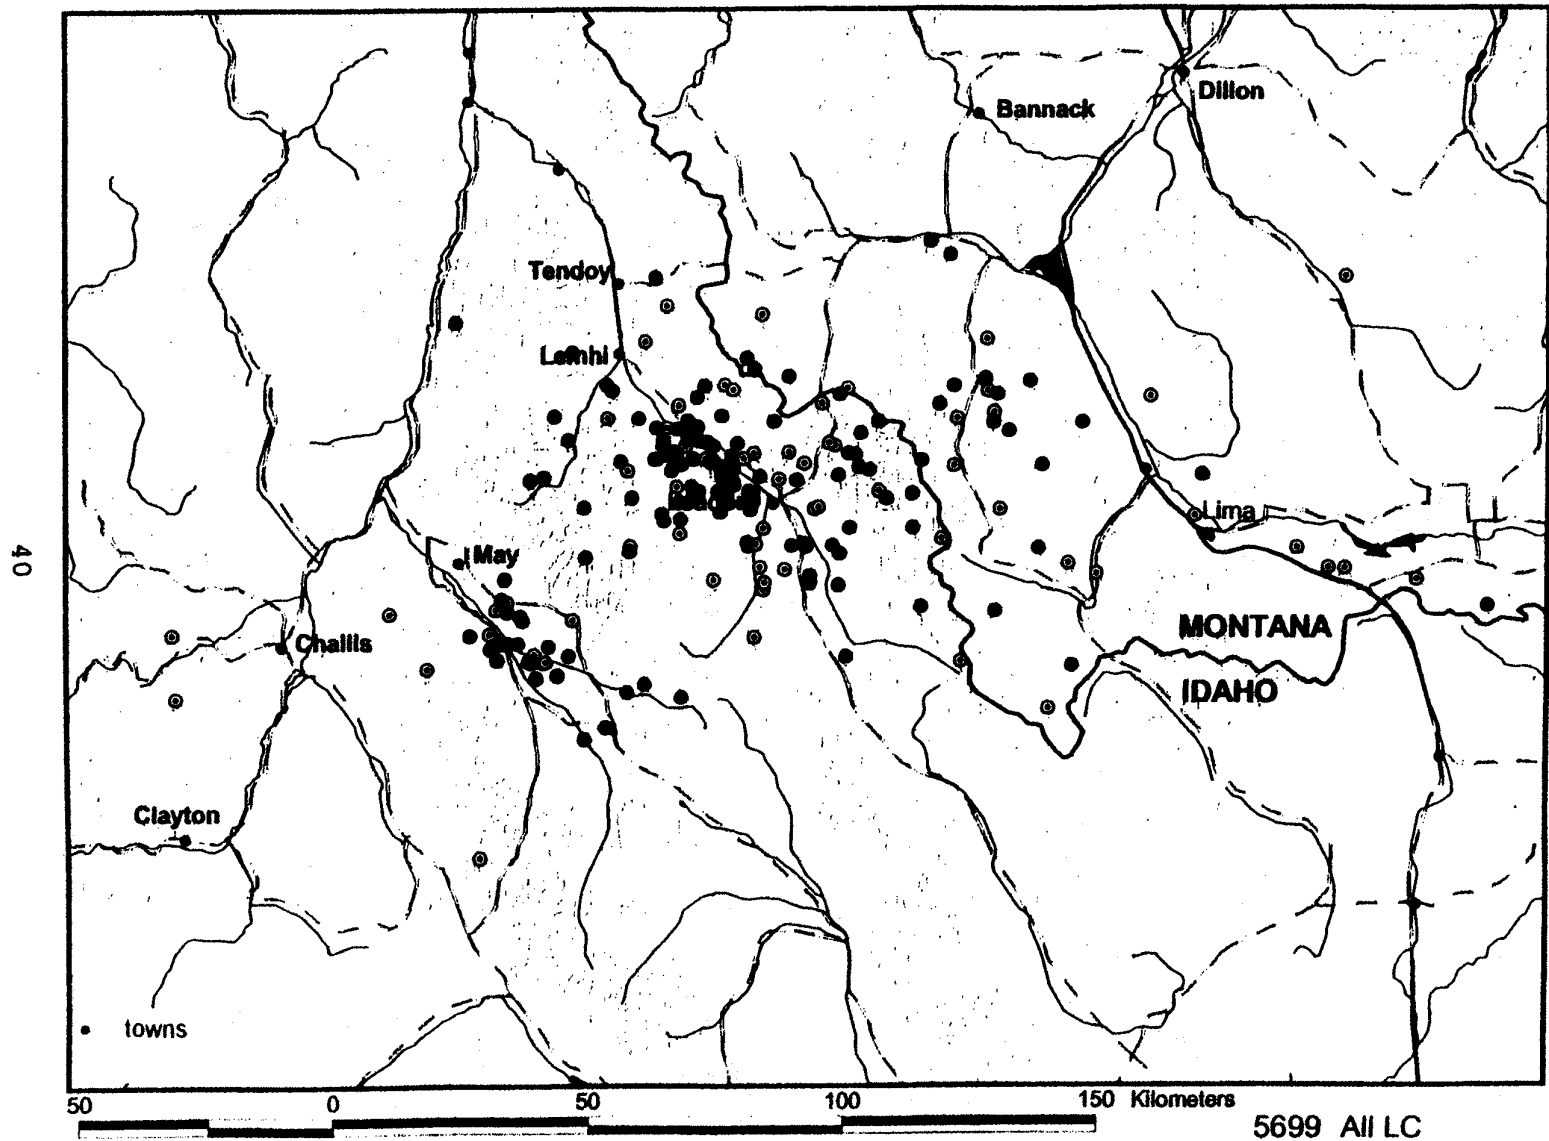

Figure 9. Range of an adult male golden eagle (transmitter 5726) in east central Idaho during winter 1995-96.

Figure 10. Locations for an adult male golden eagle (transmitter 5726) in east central Idaho during spring migration 1996.

Figure 11. Home range of an adult male golden eagle (transmitter 5726) in east central Idaho during breeding season 1996.

Figure 12. Locations for an adult male golden eagle (transmitter 5726) in east central Idaho during fall migration 1996.

Figure 13. Range of a subadult male golden eagle (transmitter 5699) in the Intermountain West during winter 1995-96.

Figure 14. Locations for a subadult male golden eagle (transmitter 5699) in the Intermountain West during spring migration 1996.

Figure 15. Home range of a subadult male golden eagle (transmitter 5699) in the Intermountain West during breeding season 1996.

Figure 16. All locations for a subadult male golden eagle (transmitter 5699) in the Intermountain West from 18 January 1996 through 13 May 1996.