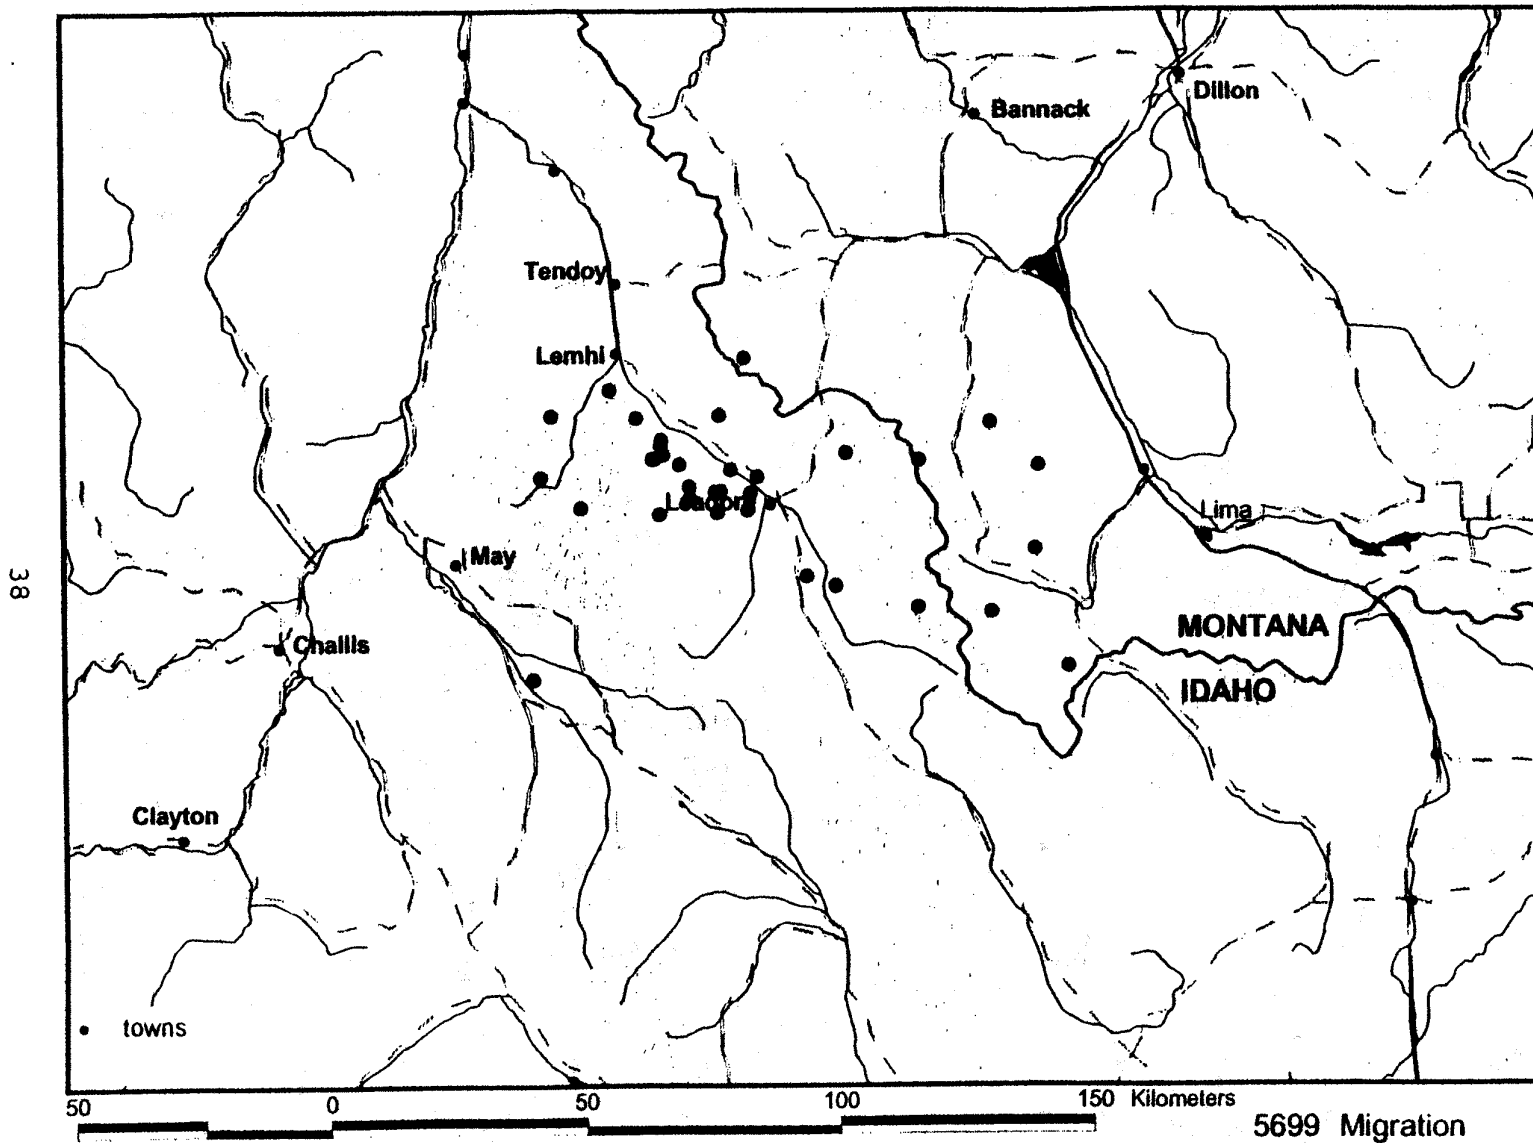

Figure 9. Range of an adult male golden eagle (transmitter 5726) in east central Idaho during winter 1995-96.

Figure 10. Locations for an adult male golden eagle (transmitter 5726) in east central Idaho during spring migration 1996.

Figure 11. Home range of an adult male golden eagle (transmitter 5726) in east central Idaho during breeding season 1996.

Figure 12. Locations for an adult male golden eagle (transmitter 5726) in east central Idaho during fall migration 1996.

Figure 13. Range of a subadult male golden eagle (transmitter 5699) in the Intermountain West during winter 1995-96.

Figure 14. Locations for a subadult male golden eagle (transmitter 5699) in the Intermountain West during spring migration 1996.

Figure 15. Home range of a subadult male golden eagle (transmitter 5699) in the Intermountain West during breeding season 1996.

Figure 16. All locations for a subadult male golden eagle (transmitter 5699) in the Intermountain West from 18 January 1996 through 13 May 1996.