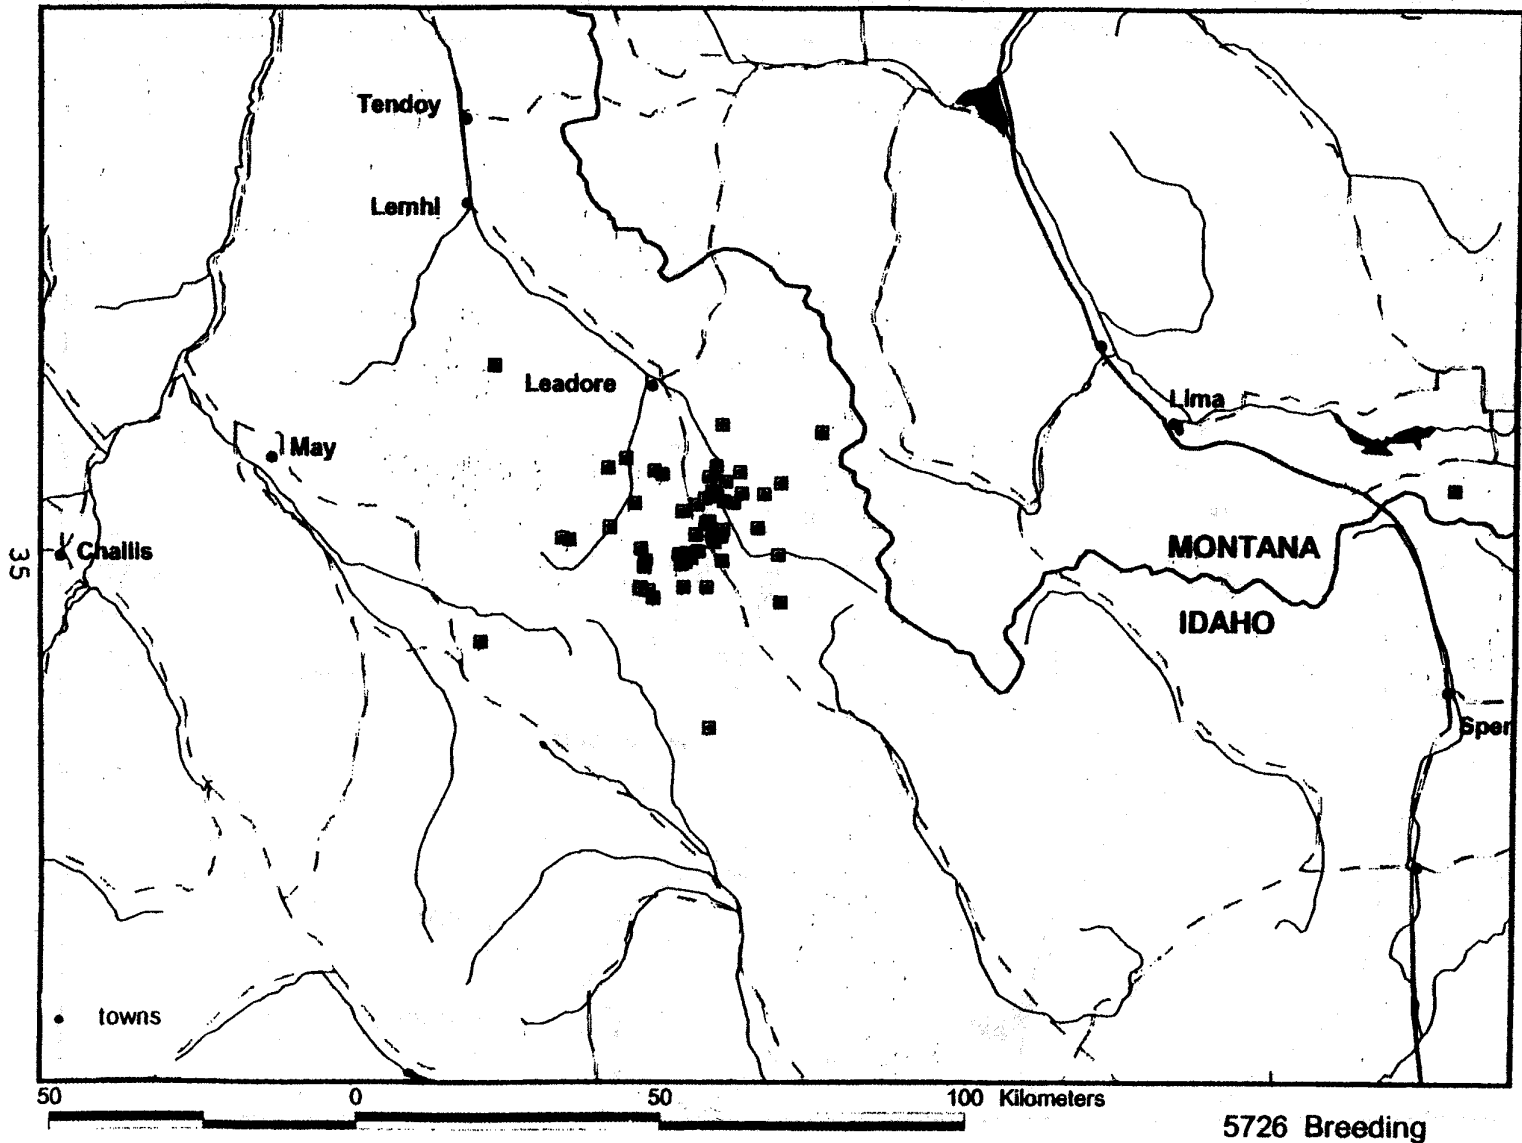

Figure 9. Range of an adult male golden eagle (transmitter 5726) in east central Idaho during winter 1995-96.

Figure 10. Locations for an adult male golden eagle (transmitter 5726) in east central Idaho during spring migration 1996.

Figure 11. Home range of an adult male golden eagle (transmitter 5726) in east central Idaho during breeding season 1996.

Figure 12. Locations for an adult male golden eagle (transmitter 5726) in east central Idaho during fall migration 1996.

Figure 13. Range of a subadult male golden eagle (transmitter 5699) in the Intermountain West during winter 1995-96.

Figure 14. Locations for a subadult male golden eagle (transmitter 5699) in the Intermountain West during spring migration 1996.