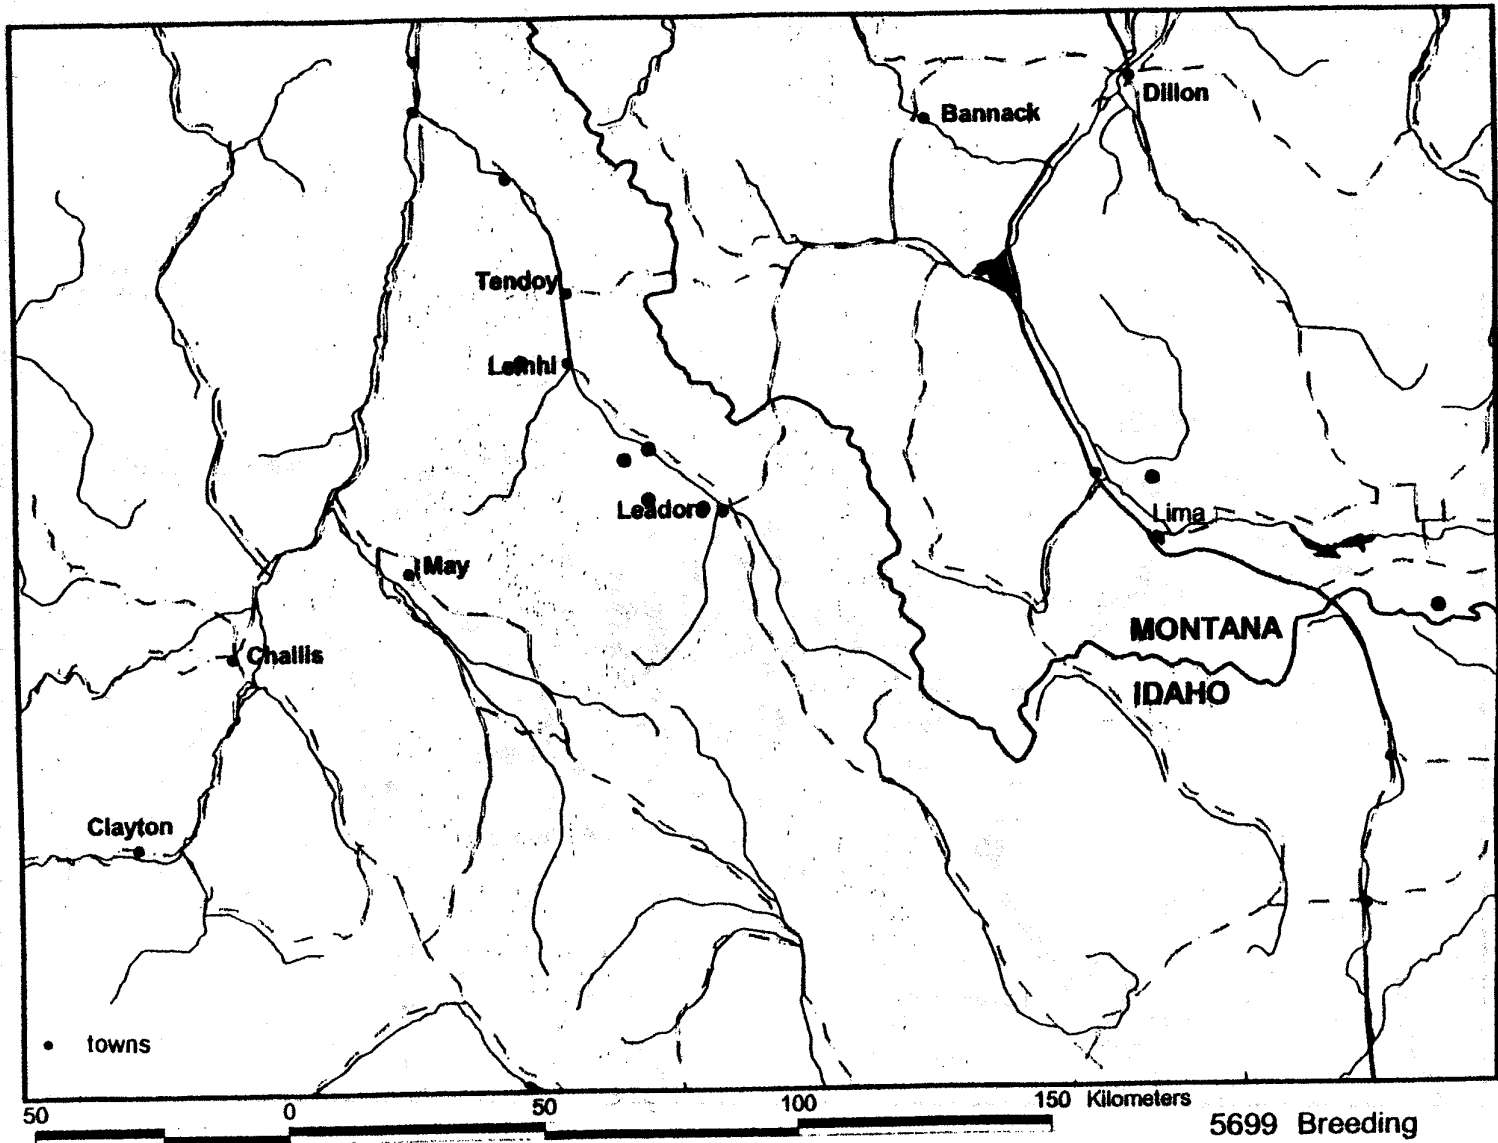

Figure 11. Home range of an adult male golden eagle (transmitter 5726) in east central Idaho during breeding season 1996.

Figure 12. Locations for an adult male golden eagle (transmitter 5726) in east central Idaho during fall migration 1996.

Figure 13. Range of a subadult male golden eagle (transmitter 5699) in the Intermountain West during winter 1995-96.

Figure 14. Locations for a subadult male golden eagle (transmitter 5699) in the Intermountain West during spring migration 1996.

Figure 15. Home range of a subadult male golden eagle (transmitter 5699) in the Intermountain West during breeding season 1996.

Figure 16. All locations for a subadult male golden eagle (transmitter 5699) in the Intermountain West from 18 January 1996 through 13 May 1996.