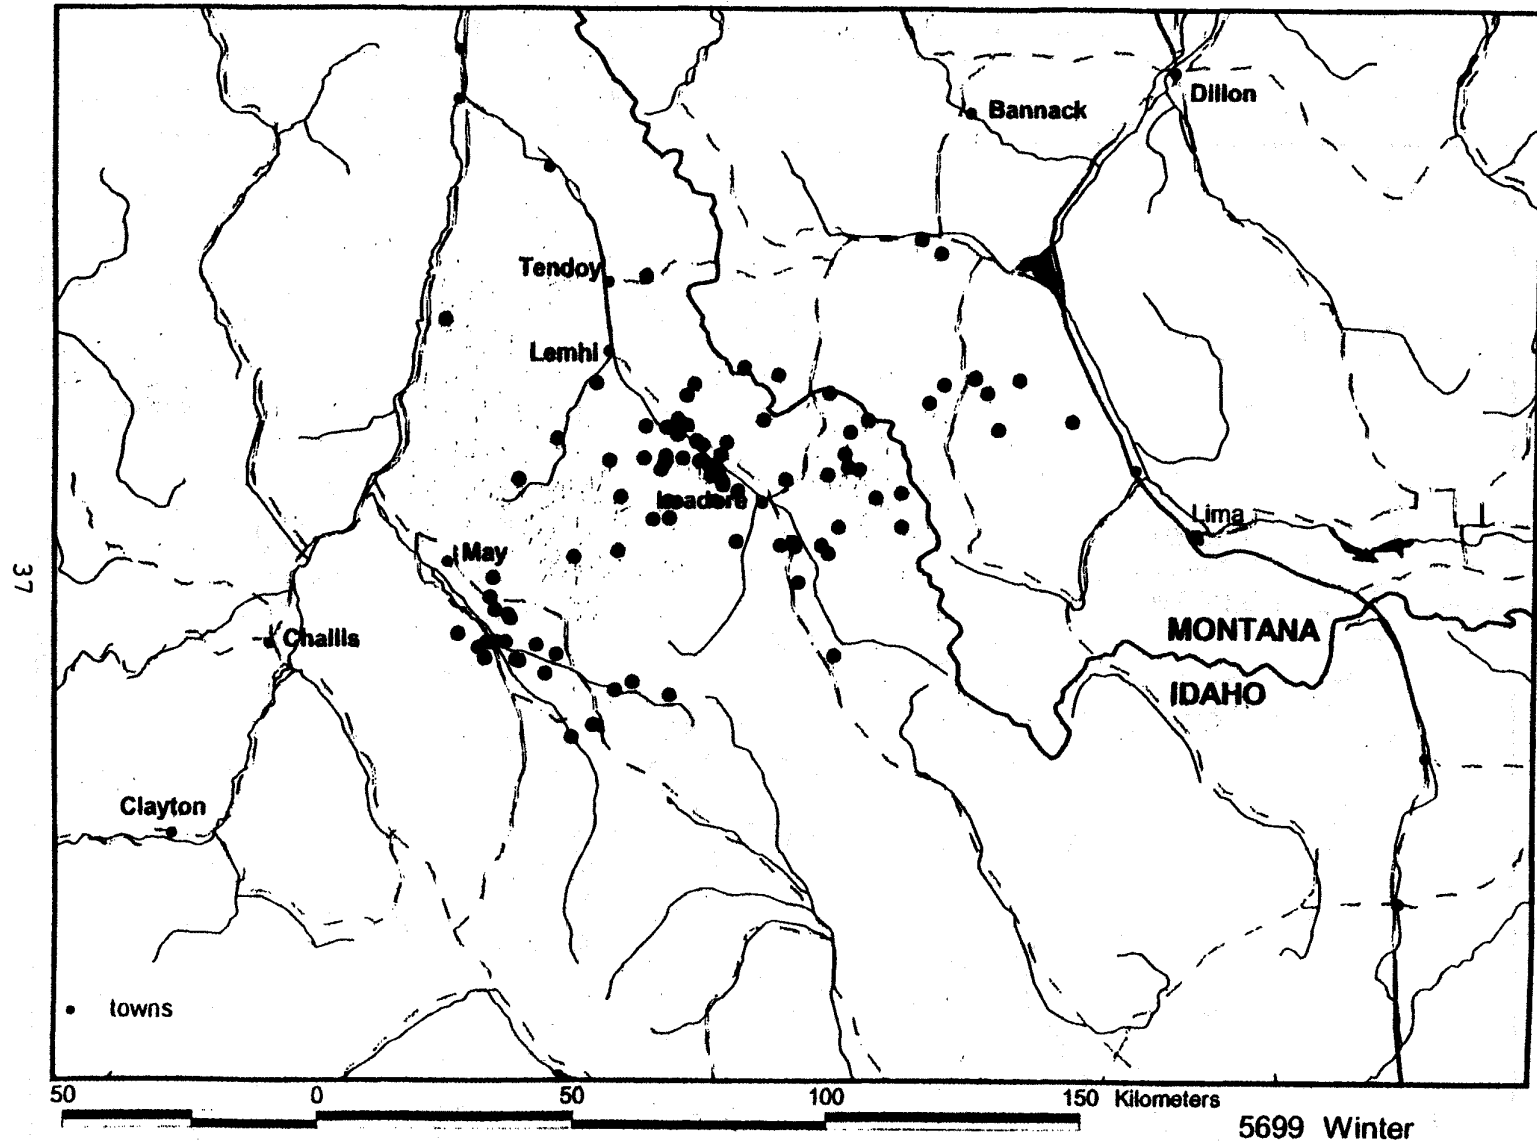

Figure 9. Range of an adult male golden eagle (transmitter 5726) in east central Idaho during winter 1995-96.

Figure 10. Locations for an adult male golden eagle (transmitter 5726) in east central Idaho during spring migration 1996.

Figure 11. Home range of an adult male golden eagle (transmitter 5726) in east central Idaho during breeding season 1996.

Figure 12. Locations for an adult male golden eagle (transmitter 5726) in east central Idaho during fall migration 1996.

Figure 13. Range of a subadult male golden eagle (transmitter 5699) in the Intermountain West during winter 1995-96.

Figure 14. Locations for a subadult male golden eagle (transmitter 5699) in the Intermountain West during spring migration 1996.

Figure 15. Home range of a subadult male golden eagle (transmitter 5699) in the Intermountain West during breeding season 1996.

Figure 16. All locations for a subadult male golden eagle (transmitter 5699) in the Intermountain West from 18 January 1996 through 13 May 1996.