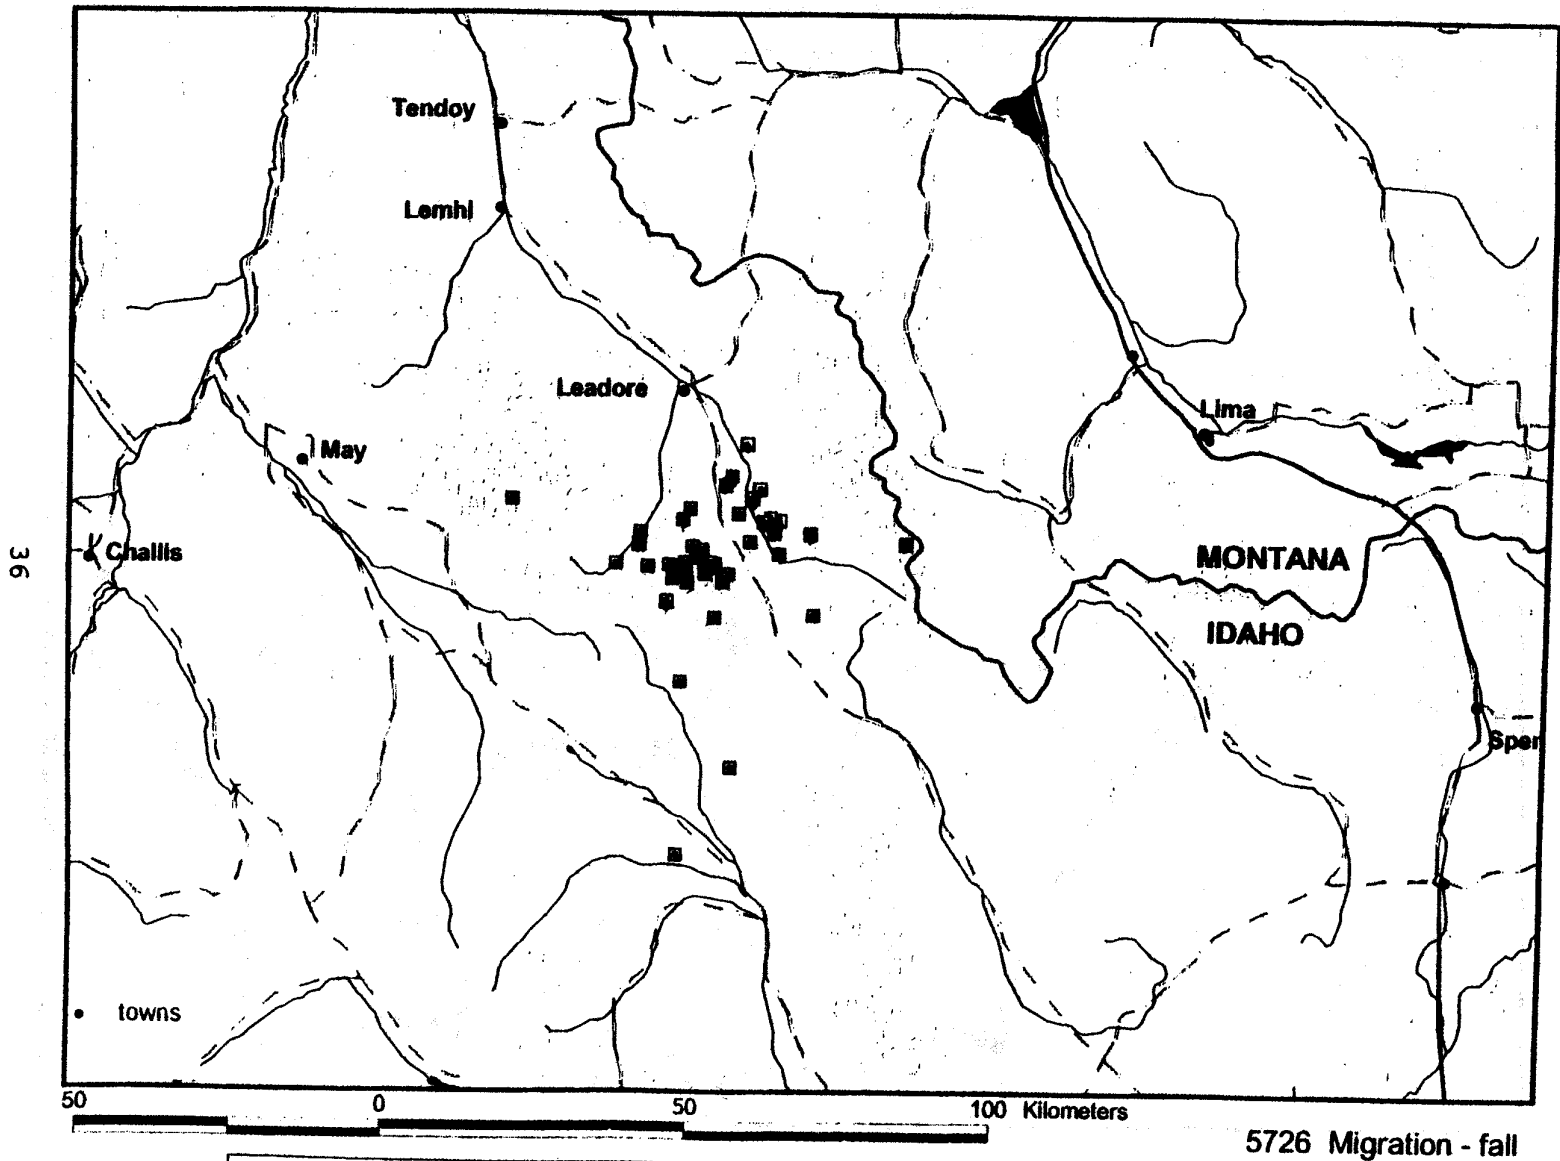

Figure 9. Range of an adult male golden eagle (transmitter 5726) in east central Idaho during winter 1995-96.

Figure 10. Locations for an adult male golden eagle (transmitter 5726) in east central Idaho during spring migration 1996.

Figure 11. Home range of an adult male golden eagle (transmitter 5726) in east central Idaho during breeding season 1996.

Figure 12. Locations for an adult male golden eagle (transmitter 5726) in east central Idaho during fall migration 1996.

Figure 13. Range of a subadult male golden eagle (transmitter 5699) in the Intermountain West during winter 1995-96.

Figure 14. Locations for a subadult male golden eagle (transmitter 5699) in the Intermountain West during spring migration 1996.

Figure 15. Home range of a subadult male golden eagle (transmitter 5699) in the Intermountain West during breeding season 1996.

Figure 16. All locations for a subadult male golden eagle (transmitter 5699) in the Intermountain West from 18 January 1996 through 13 May 1996.