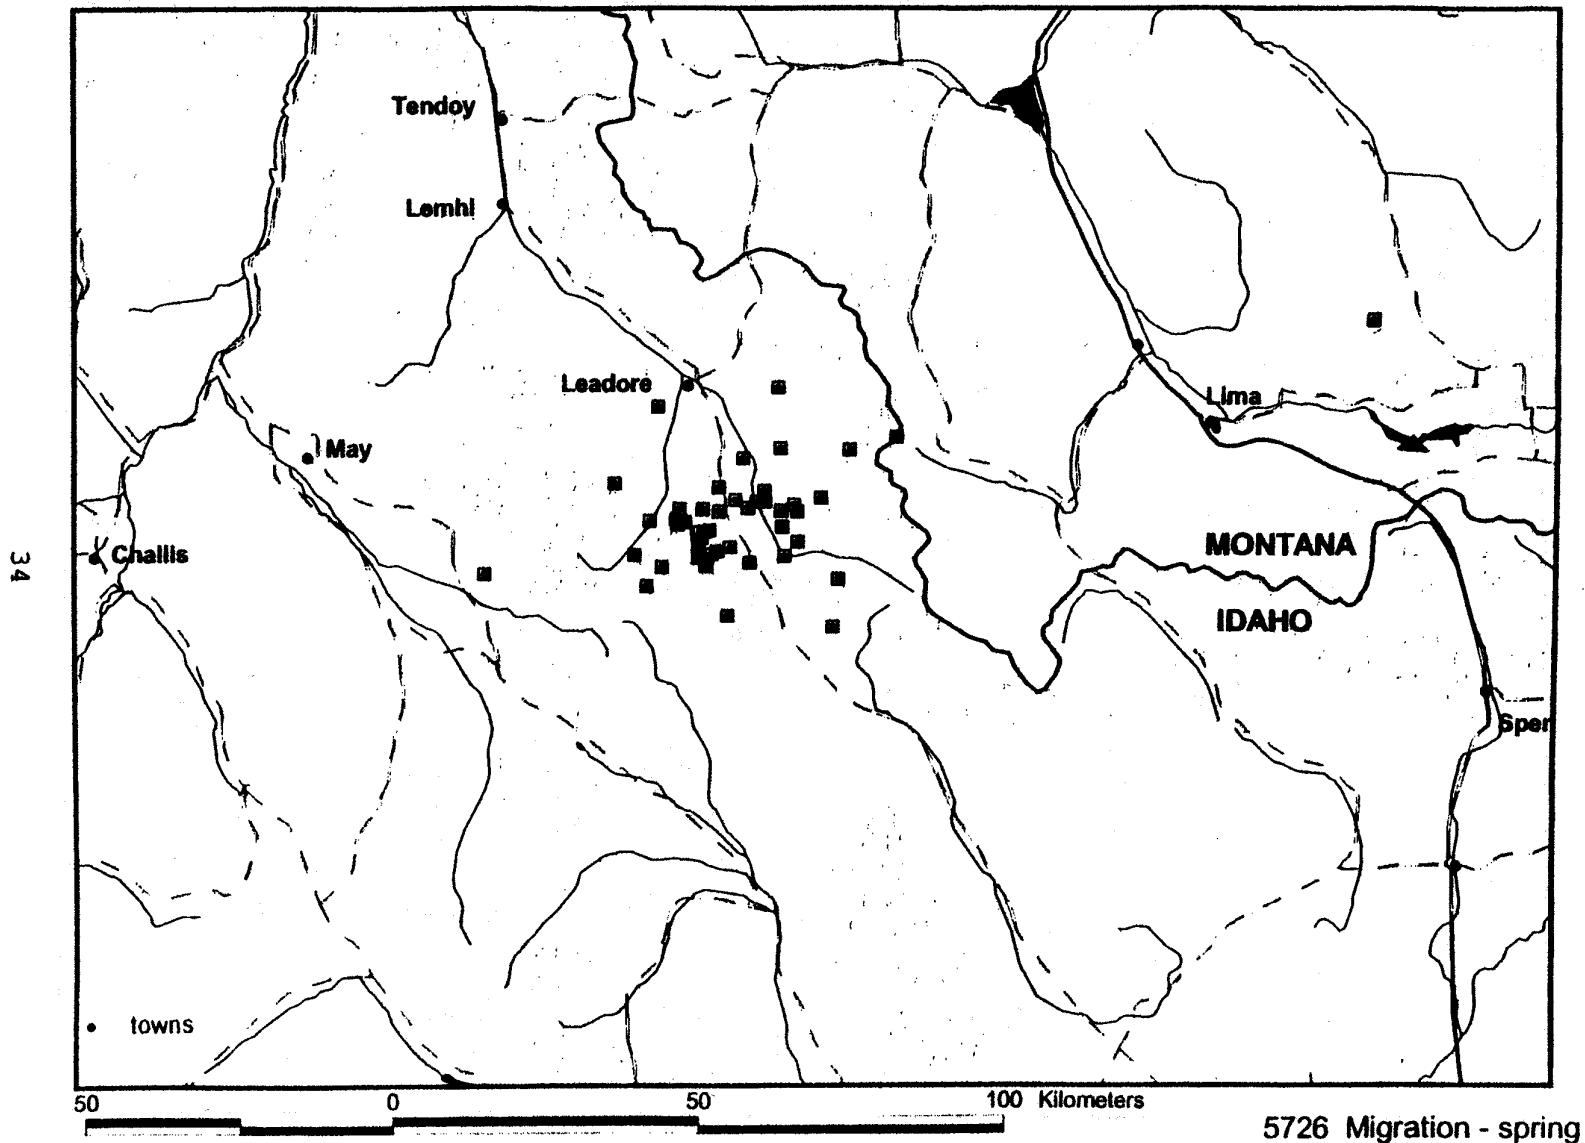

Figure 9. Range of an adult male golden eagle (transmitter 5726) in east central Idaho during winter 1995-96.

Figure 10. Locations for an adult male golden eagle (transmitter 5726) in east central Idaho during spring migration 1996.

Figure 11. Home range of an adult male golden eagle (transmitter 5726) in east central Idaho during breeding season 1996.

Figure 12. Locations for an adult male golden eagle (transmitter 5726) in east central Idaho during fall migration 1996.

Figure 13. Range of a subadult male golden eagle (transmitter 5699) in the Intermountain West during winter 1995-96.

Figure 14. Locations for a subadult male golden eagle (transmitter 5699) in the Intermountain West during spring migration 1996.