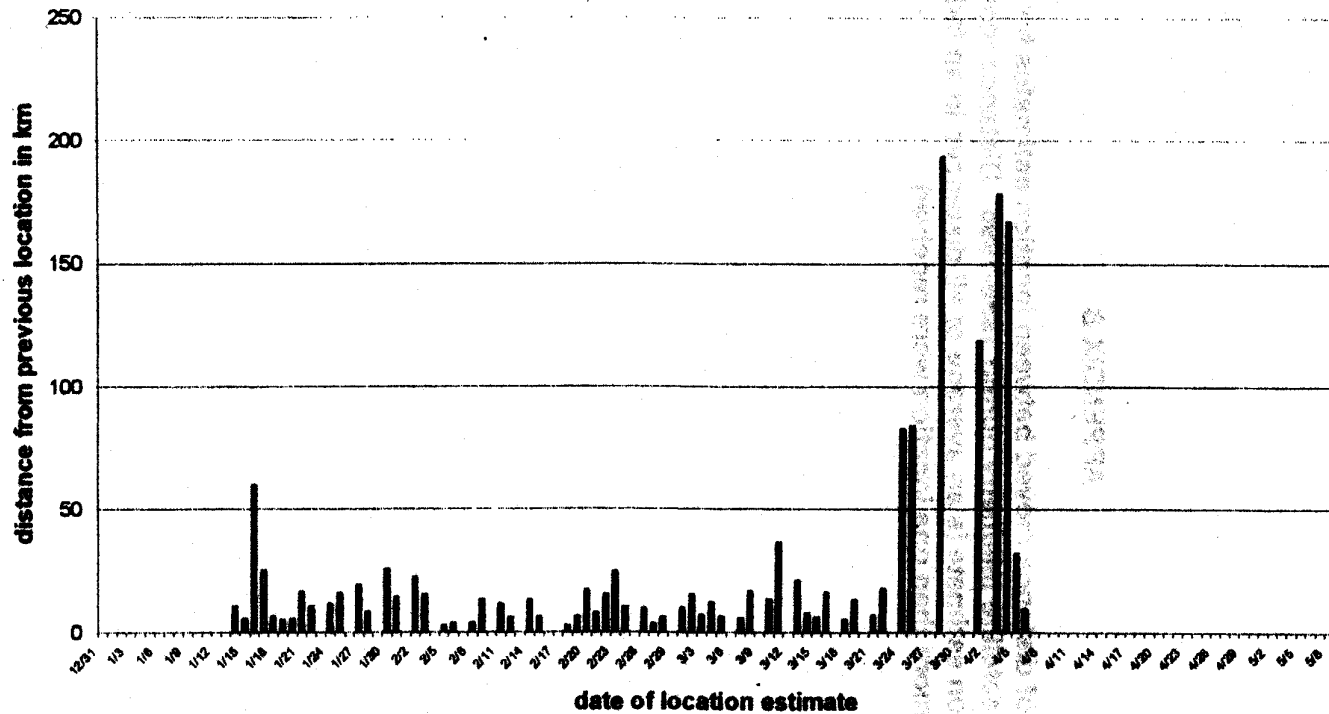

APPENDIX B

Individual records of distance moved between location estimates for 6 golden eagles tracked via satellite telemetry during 1995-1996. Distance moved since the previous location estimate is an average of all distances in an individual day, for days on which more than one location were received.

Record of distance moved between location estimates for subadult female golden eagle 5709.

Record of distance moved between location estimates for adult male golden eagle 5727.

Record of distance moved between location estimates for adult male golden eagle 5726.

Record of distance moved between location estimates for subadult male golden eagle 5699.

Record of distance moved between location estimates for subadult male golden eagle 5738.

**Record of distance moved between location estimates for
subadult female golden eagle 5707.**