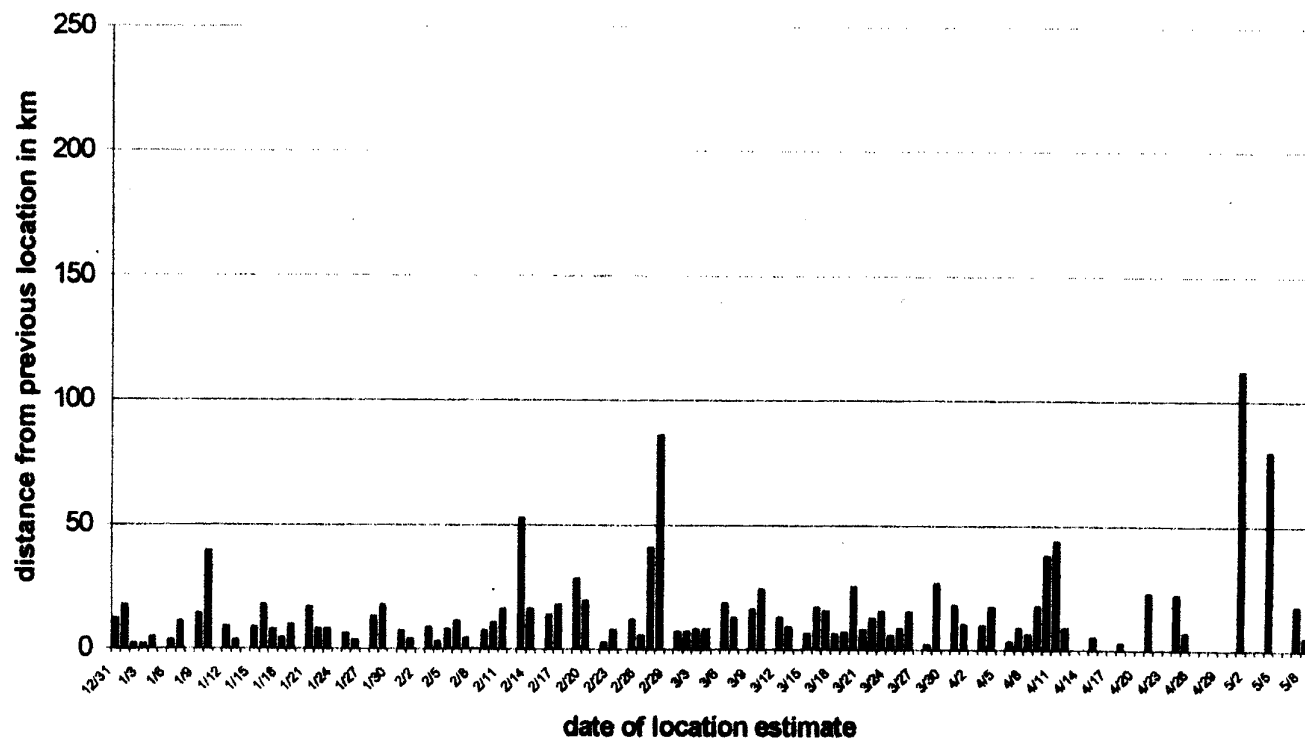

APPENDIX B

Individual records of distance moved between location estimates for 6 golden eagles tracked via satellite telemetry during 1995-1996. Distance moved since the previous location estimate is an average of all distances in an individual day, for days on which more than one location were received.

Record of distance moved between location estimates for subadult female golden eagle 5709.

Record of distance moved between location estimates for adult male golden eagle 5727.

Record of distance moved between location estimates for adult male golden eagle 5726.

Record of distance moved between location estimates for subadult male golden eagle 5699.

Record of distance moved between location estimates for subadult male golden eagle 5738.

**Record of distance moved between location estimates for
subadult female golden eagle 5707.**