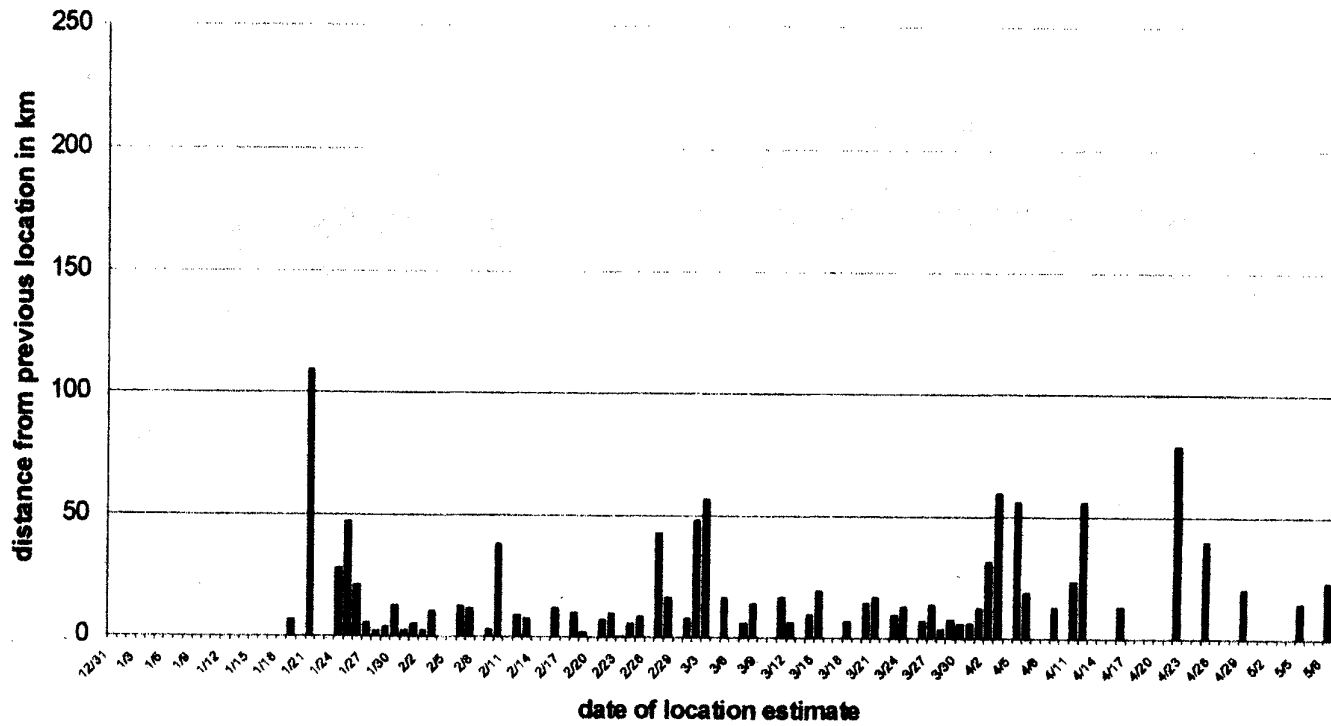

APPENDIX B

Individual records of distance moved between location estimates for 6 golden eagles tracked via satellite telemetry during 1995-1996. Distance moved since the previous location estimate is an average of all distances in an individual day, for days on which more than one location were received.

Record of distance moved between location estimates for subadult female golden eagle 5709.

Record of distance moved between location estimates for adult male golden eagle 5727.

Record of distance moved between location estimates for adult male golden eagle 5726.

Record of distance moved between location estimates for subadult male golden eagle 5699.

Record of distance moved between location estimates for subadult male golden eagle 5738.

**Record of distance moved between location estimates for
subadult female golden eagle 5707.**