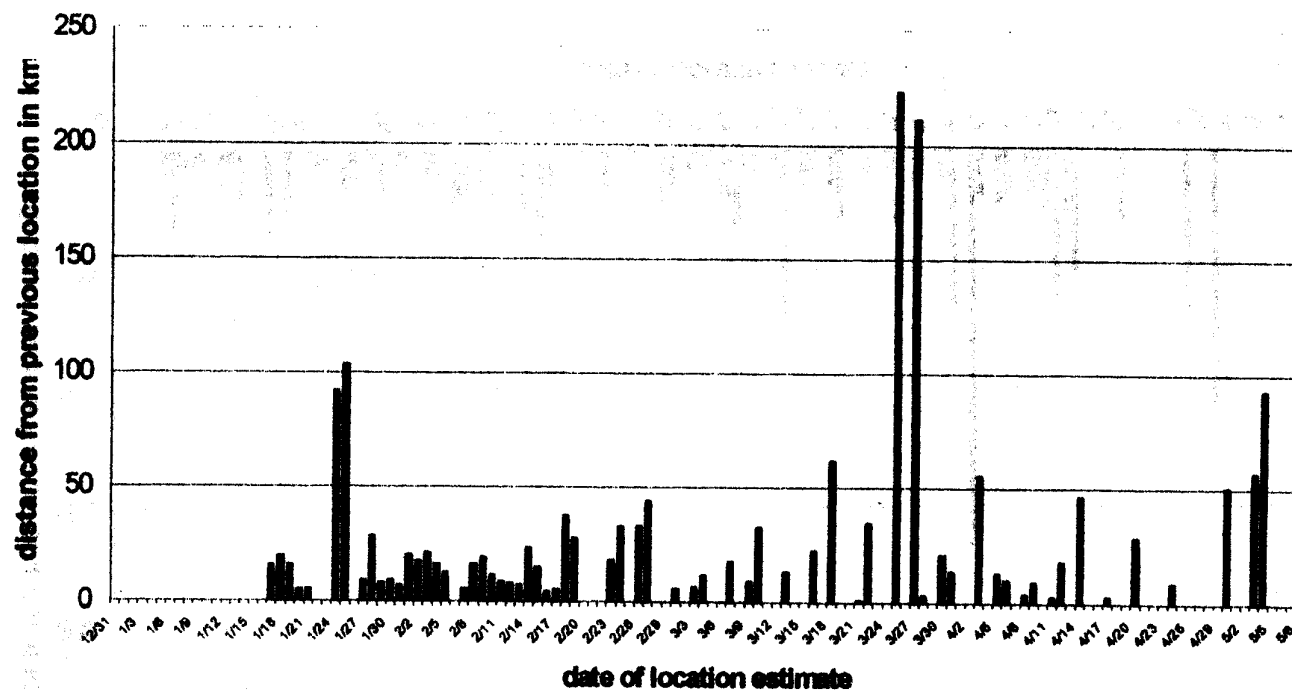

APPENDIX B

Individual records of distance moved between location estimates for 6 golden eagles tracked via satellite telemetry during 1995-1996. Distance moved since the previous location estimate is an average of all distances in an individual day, for days on which more than one location were received.

Record of distance moved between location estimates for subadult female golden eagle 5709.

Record of distance moved between location estimates for adult male golden eagle 5727.

Record of distance moved between location estimates for adult male golden eagle 5726.

Record of distance moved between location estimates for subadult male golden eagle 5699.

Record of distance moved between location estimates for subadult male golden eagle 5738.

**Record of distance moved between location estimates for
subadult female golden eagle 5707.**