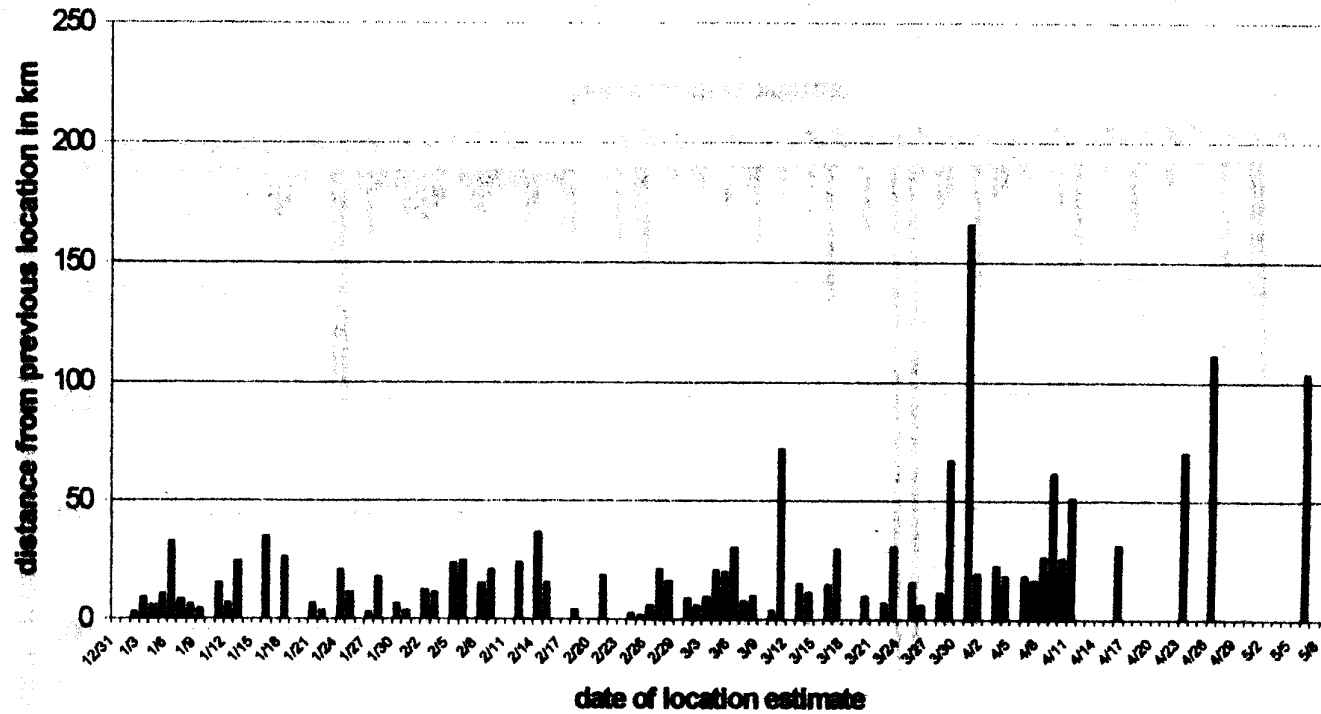

APPENDIX B

Individual records of distance moved between location estimates for 6 golden eagles tracked via satellite telemetry during 1995-1996. Distance moved since the previous location estimate is an average of all distances in an individual day, for days on which more than one location were received.

Record of distance moved between location estimates for subadult female golden eagle 5709.

Record of distance moved between location estimates for adult male golden eagle 5727.

Record of distance moved between location estimates for adult male golden eagle 5726.

Record of distance moved between location estimates for subadult male golden eagle 5699.

Record of distance moved between location estimates for subadult male golden eagle 5738.

**Record of distance moved between location estimates for
subadult female golden eagle 5707.**