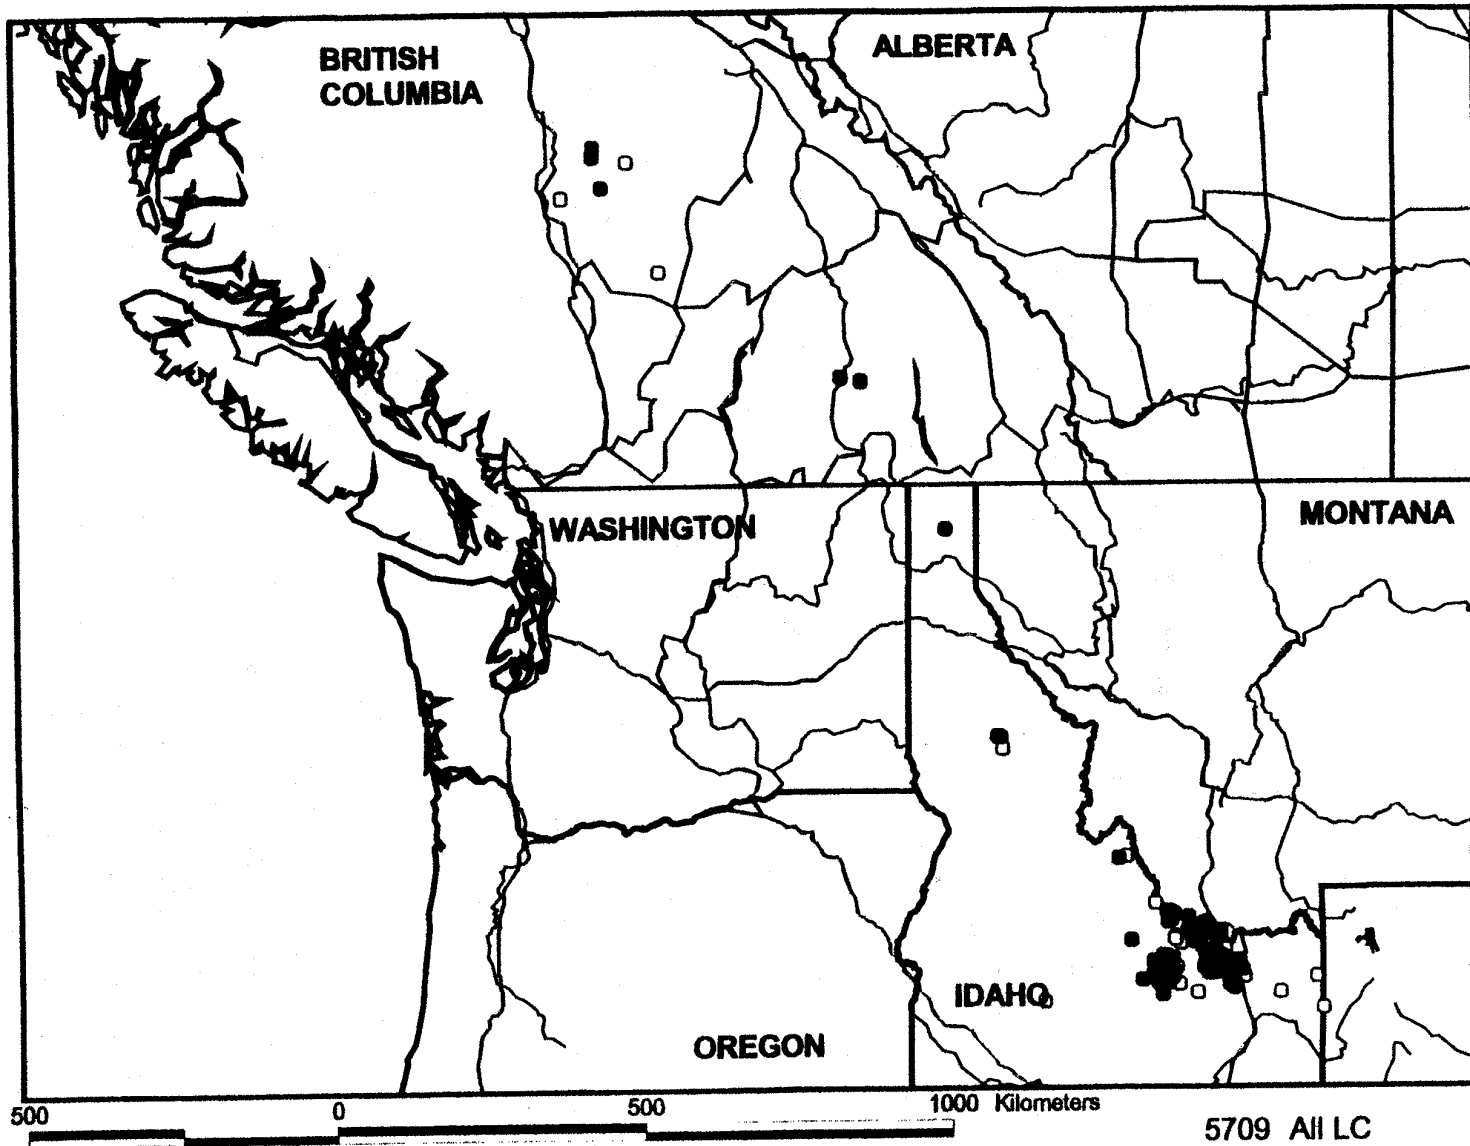

Figure 2. Range of an adult female golden eagle (transmitter 5709) in the Intermountain West during winter 1995-96.

Figure 3. Locations for an adult female golden eagle (transmitter 5709) in the Intermountain West and Canada from winter 1995-96 through 7 April 1996.

Figure 4. Range of an adult male golden eagle (transmitter 5727) in the Intermountain West during winter 1995-96.

Figure 5. Locations for an adult male golden eagle (transmitter 5727) in the Intermountain West during the spring 1996 migration period.

Figure 8. All locations for an adult male golden eagle (transmitter 5726) in east central Idaho from 30 December 1995 through 2 January 1997.