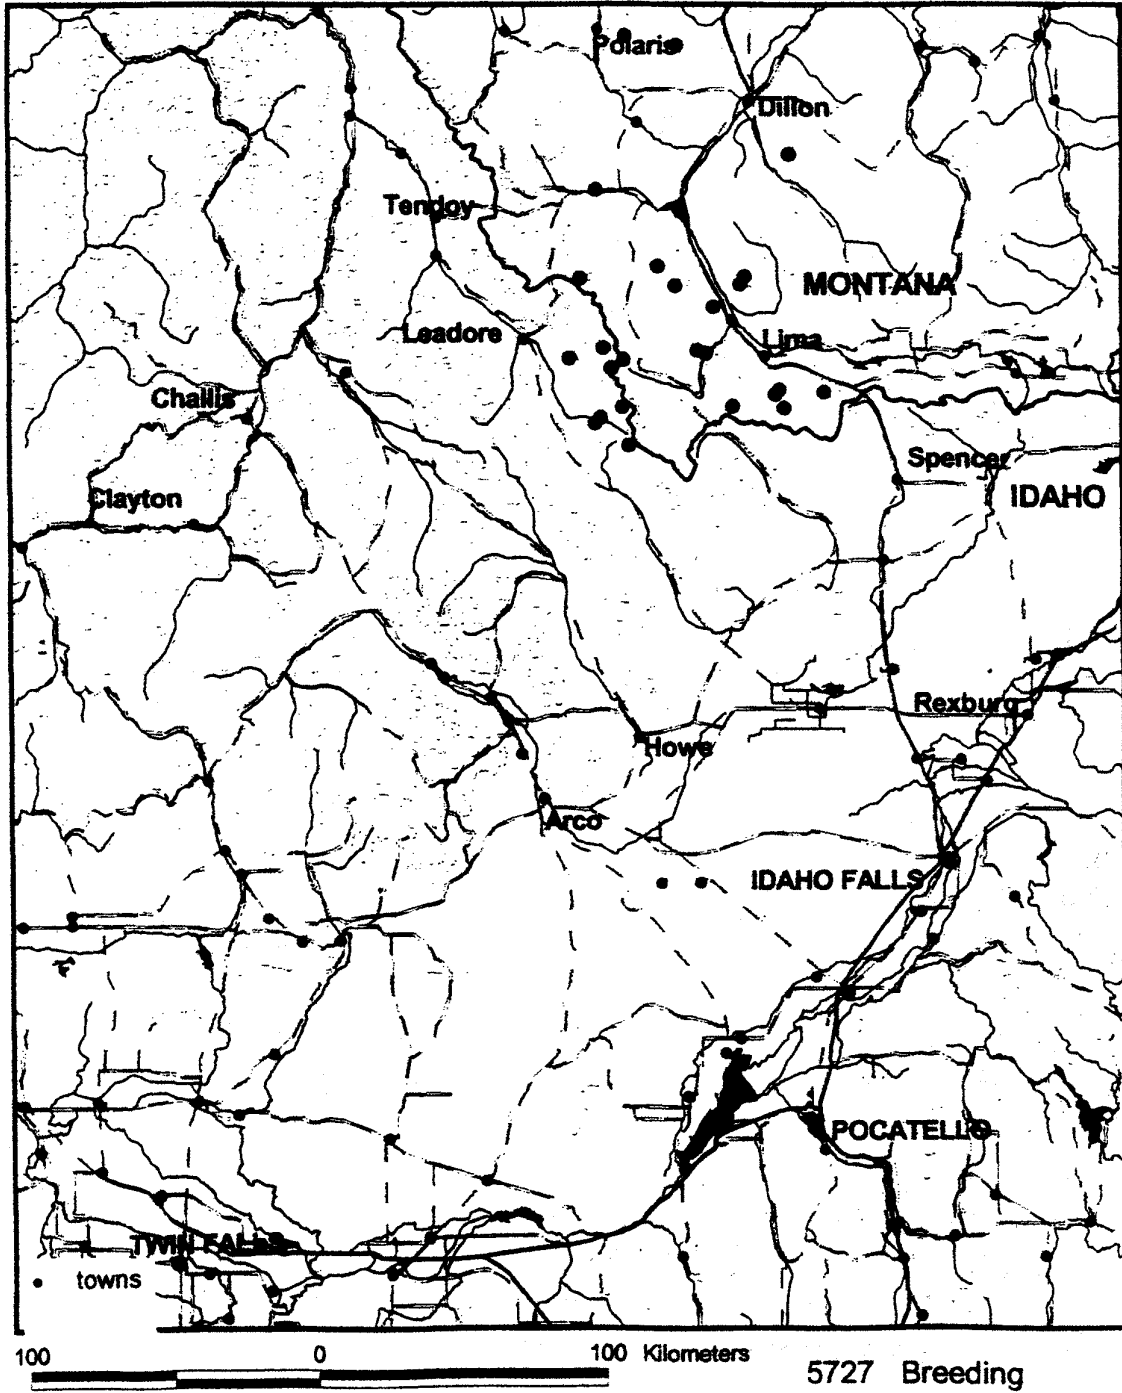

Figure 2. Range of an adult female golden eagle (transmitter 5709) in the Intermountain West during winter 1995-96.

Figure 3. Locations for an adult female golden eagle (transmitter 5709) in the Intermountain West and Canada from winter 1995-96 through 7 April 1996.

Figure 4. Range of an adult male golden eagle (transmitter 5727) in the Intermountain West during winter 1995-96.

Figure 5. Locations for an adult male golden eagle (transmitter 5727) in the Intermountain West during the spring 1996 migration period.

Figure 6. Home range of an adult male golden eagle (transmitter 5727) in the Intermountain West during breeding season 1996.

Figure 7. Locations for an adult male golden eagle (transmitter 5727) in the Intermountain West during fall migration 1996.

Figure 8. All locations for an adult male golden eagle (transmitter 5726) in east central Idaho from 30 December 1995 through 2 January 1997.