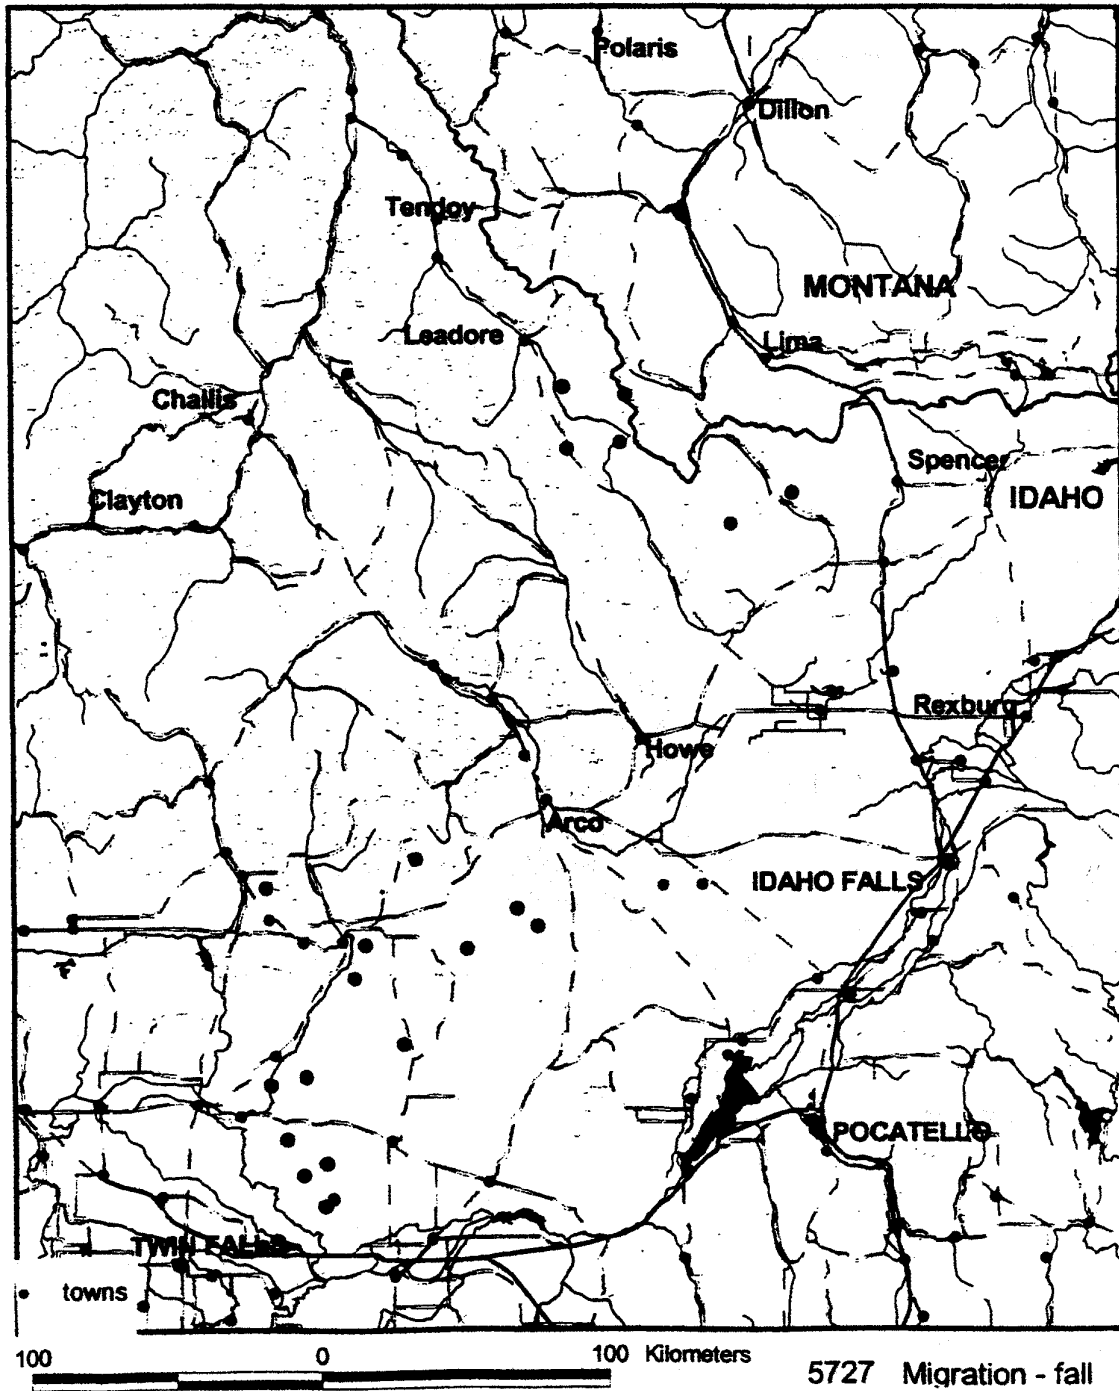

Figure 2. Range of an adult female golden eagle (transmitter 5709) in the Intermountain West during winter 1995-96.

Figure 3. Locations for an adult female golden eagle (transmitter 5709) in the Intermountain West and Canada from winter 1995-96 through 7 April 1996.

Figure 4. Range of an adult male golden eagle (transmitter 5727) in the Intermountain West during winter 1995-96.

Figure 5. Locations for an adult male golden eagle (transmitter 5727) in the Intermountain West during the spring 1996 migration period.

Figure 6. Home range of an adult male golden eagle (transmitter 5727) in the Intermountain West during breeding season 1996.

Figure 7. Locations for an adult male golden eagle (transmitter 5727) in the Intermountain West during fall migration 1996.

Figure 8. All locations for an adult male golden eagle (transmitter 5726) in east central Idaho from 30 December 1995 through 2 January 1997.