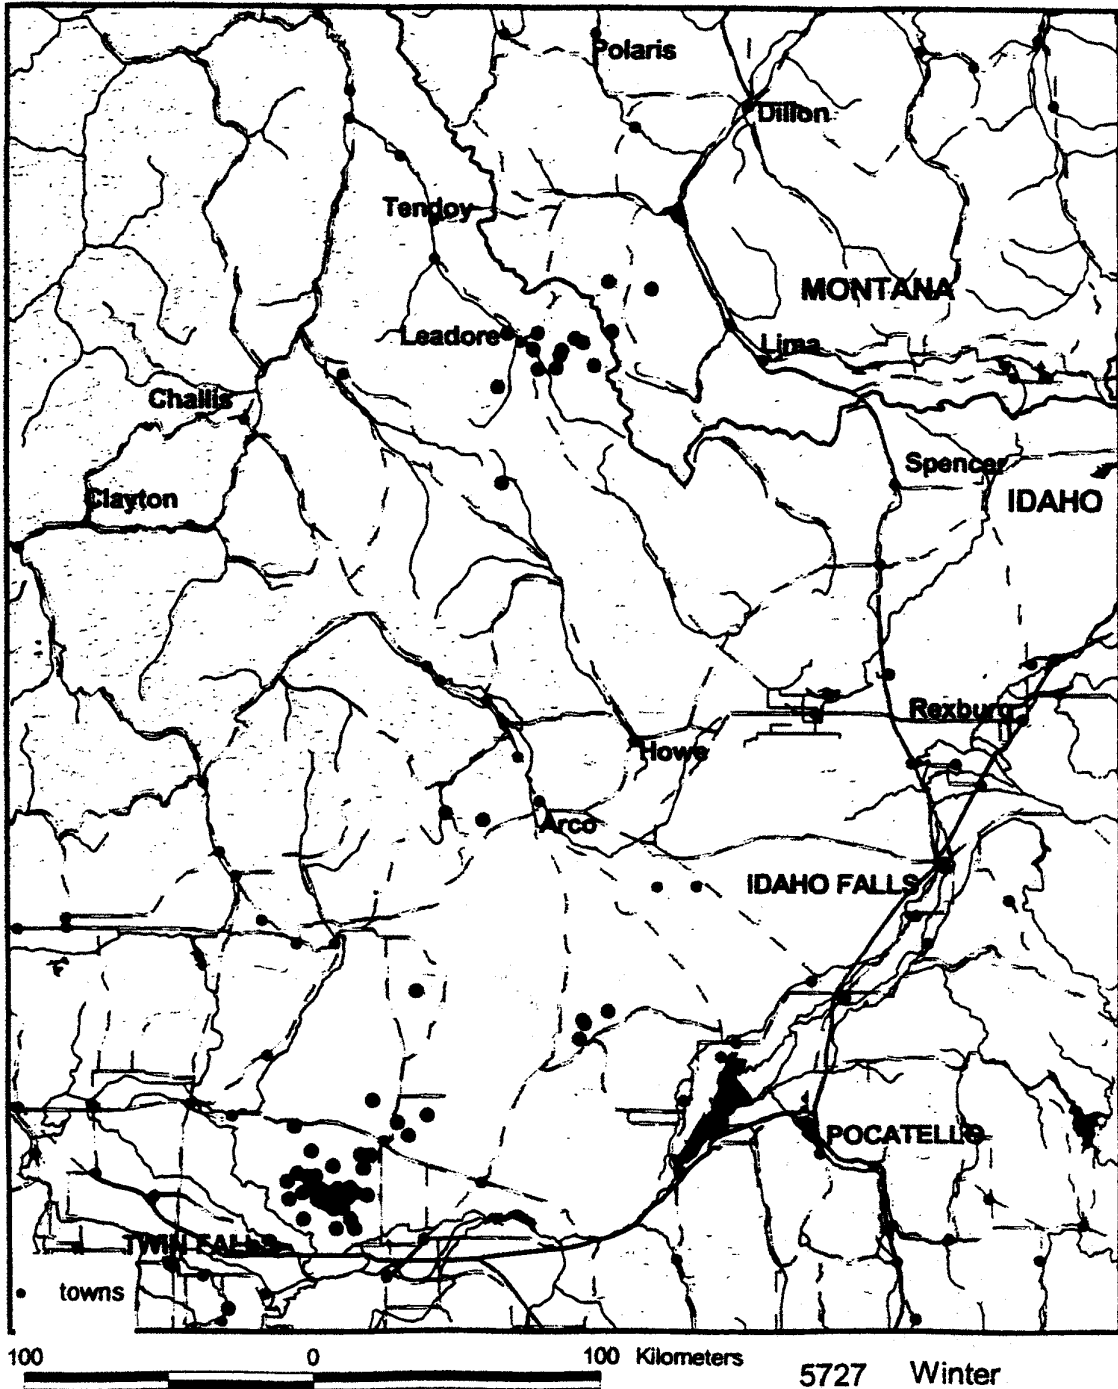

Figure 2. Range of an adult female golden eagle (transmitter 5709) in the Intermountain West during winter 1995-96.

Figure 3. Locations for an adult female golden eagle (transmitter 5709) in the Intermountain West and Canada from winter 1995-96 through 7 April 1996.

Figure 4. Range of an adult male golden eagle (transmitter 5727) in the Intermountain West during winter 1995-96.

Figure 5. Locations for an adult male golden eagle (transmitter 5727) in the Intermountain West during the spring 1996 migration period.

Figure 6. Home range of an adult male golden eagle (transmitter 5727) in the Intermountain West during breeding season 1996.

Figure 7. Locations for an adult male golden eagle (transmitter 5727) in the Intermountain West during fall migration 1996.

Figure 8. All locations for an adult male golden eagle (transmitter 5726) in east central Idaho from 30 December 1995 through 2 January 1997.