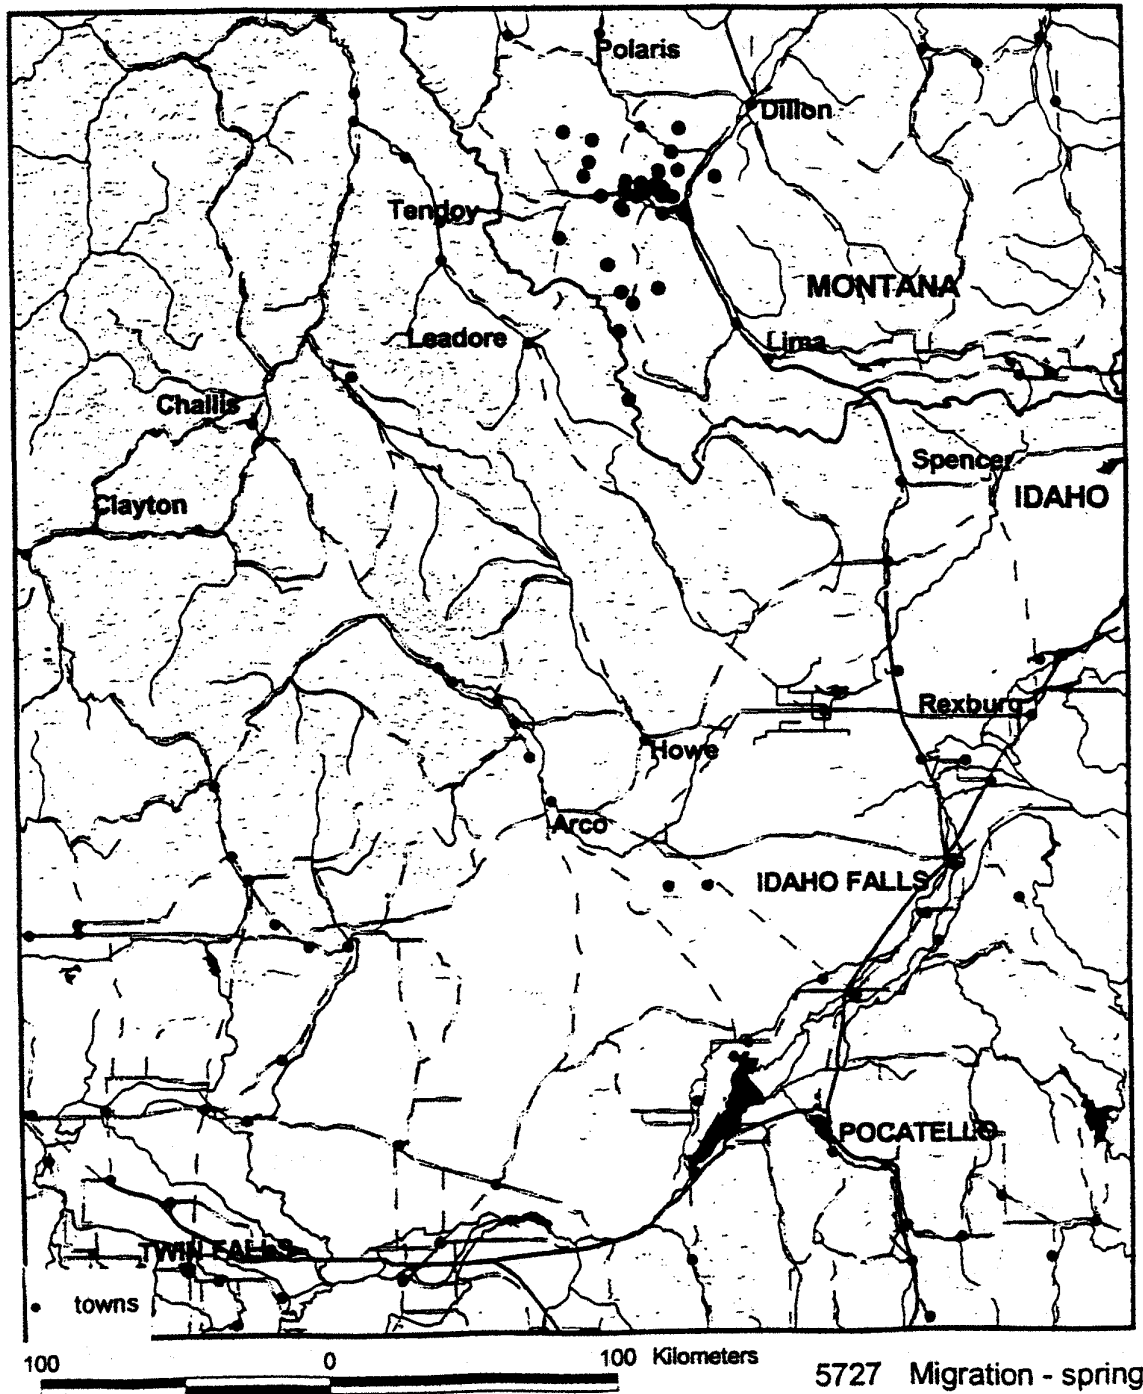

Figure 2. Range of an adult female golden eagle (transmitter 5709) in the Intermountain West during winter 1995-96.

Figure 3. Locations for an adult female golden eagle (transmitter 5709) in the Intermountain West and Canada from winter 1995-96 through 7 April 1996.

Figure 4. Range of an adult male golden eagle (transmitter 5727) in the Intermountain West during winter 1995-96.

Figure 5. Locations for an adult male golden eagle (transmitter 5727) in the Intermountain West during the spring 1996 migration period.

Figure 6. Home range of an adult male golden eagle (transmitter 5727) in the Intermountain West during breeding season 1996.

Figure 7. Locations for an adult male golden eagle (transmitter 5727) in the Intermountain West during fall migration 1996.

Figure 8. All locations for an adult male golden eagle (transmitter 5726) in east central Idaho from 30 December 1995 through 2 January 1997.