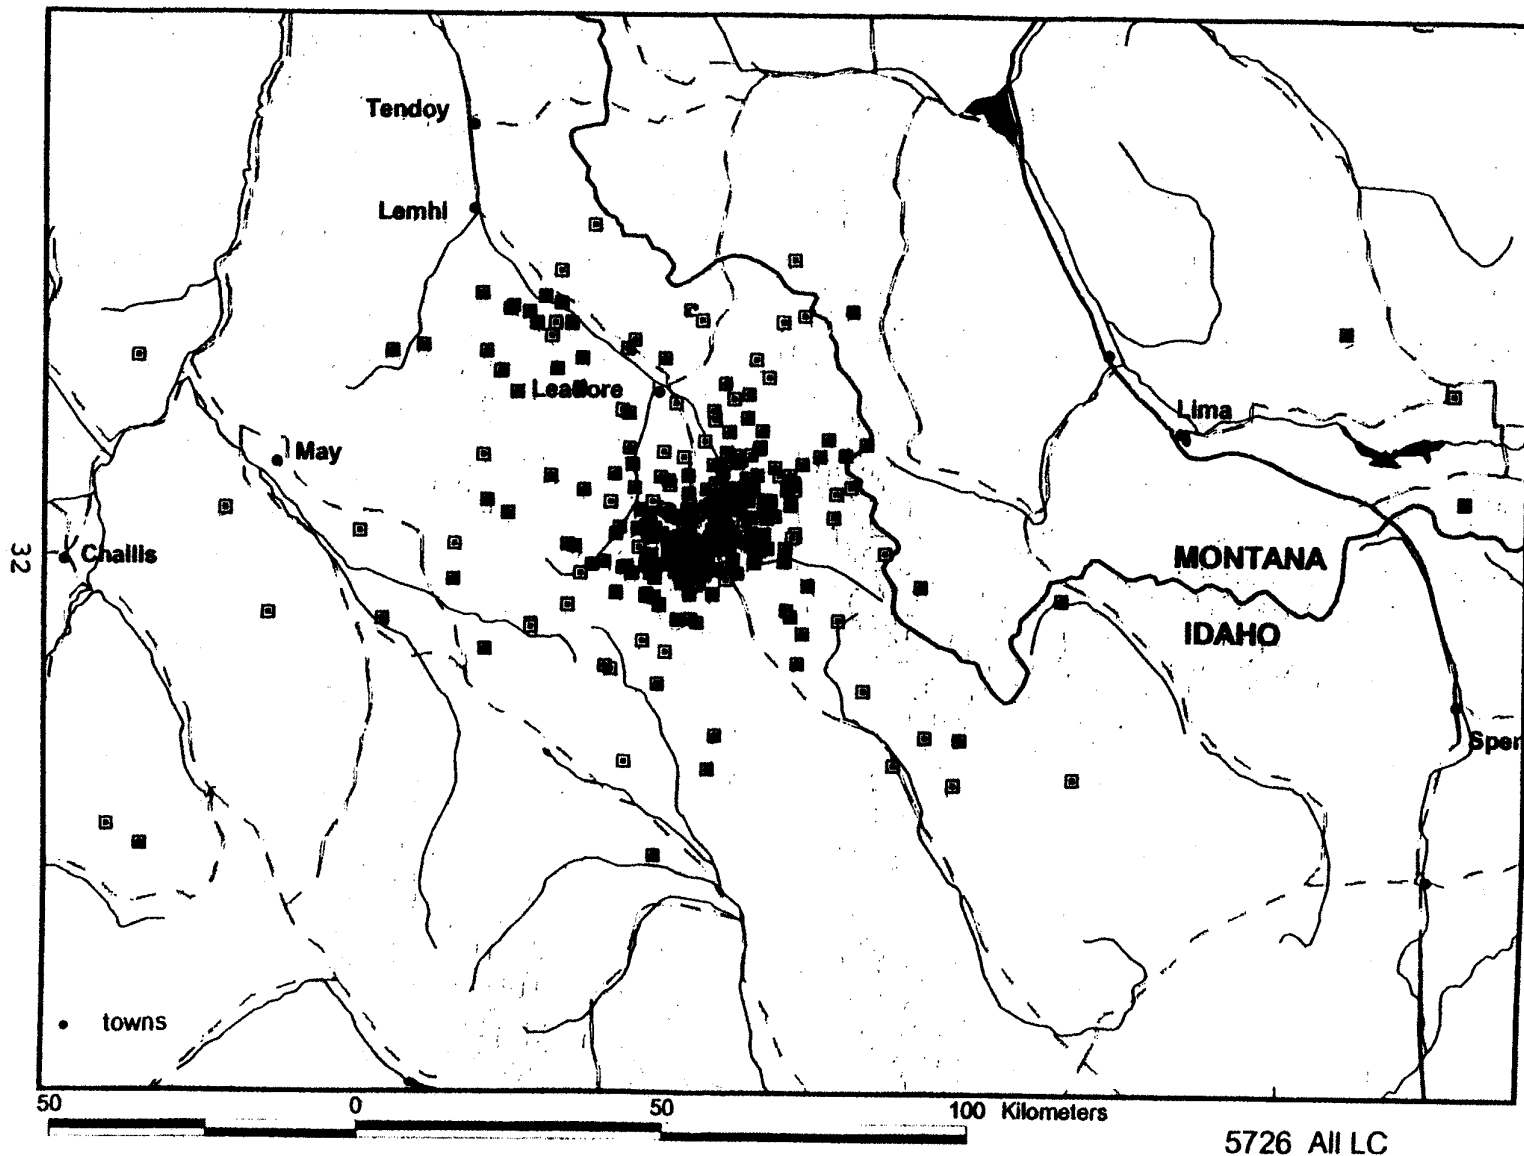

Figure 2. Range of an adult female golden eagle (transmitter 5709) in the Intermountain West during winter 1995-96.

Figure 3. Locations for an adult female golden eagle (transmitter 5709) in the Intermountain West and Canada from winter 1995-96 through 7 April 1996.

Figure 4. Range of an adult male golden eagle (transmitter 5727) in the Intermountain West during winter 1995-96.

Figure 5. Locations for an adult male golden eagle (transmitter 5727) in the Intermountain West during the spring 1996 migration period.

Figure 6. Home range of an adult male golden eagle (transmitter 5727) in the Intermountain West during breeding season 1996.

Figure 7. Locations for an adult male golden eagle (transmitter 5727) in the Intermountain West during fall migration 1996.

Figure 8. All locations for an adult male golden eagle (transmitter 5726) in east central Idaho from 30 December 1995 through 2 January 1997.