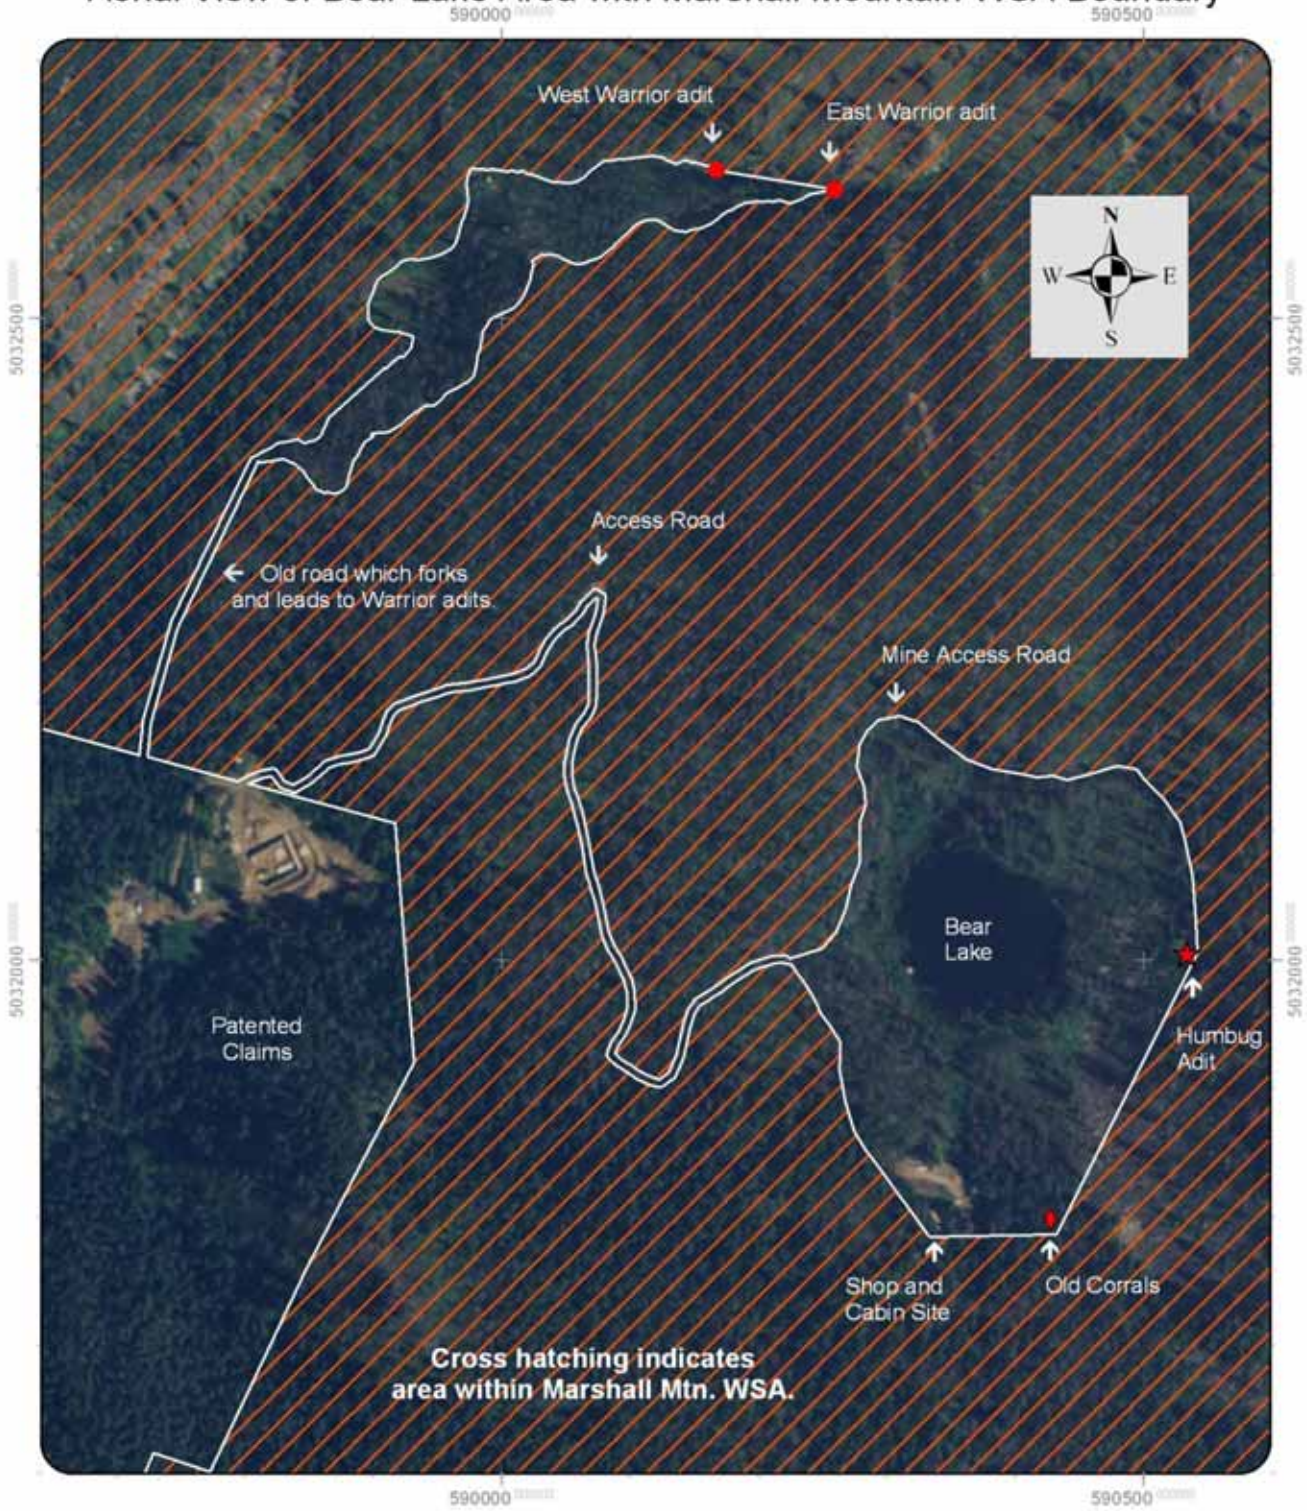

General Location Map: Bear Lake Mining Company, LLC's Plan

Legend

Transportation	Surface Mgmt
U.S. Hwy 95	BLM
Light Duty Rd	PRIVATE
Single Lane	STATE
River	USFS

No warranty is made by the Bureau of Land Management for use of the data for purposes not intended by BLM.

Central Idaho - BLM Corporate Data - 2/29/2008

Aerial View of Bear Lake: Bear Lake Mining Company, LLC's Plan

Aerial View of Bear Lake Area with Marshall Mountain WSA Boundary

No warranty is made by the Bureau of Land Management for use of the data for purposes not intended by BLM.