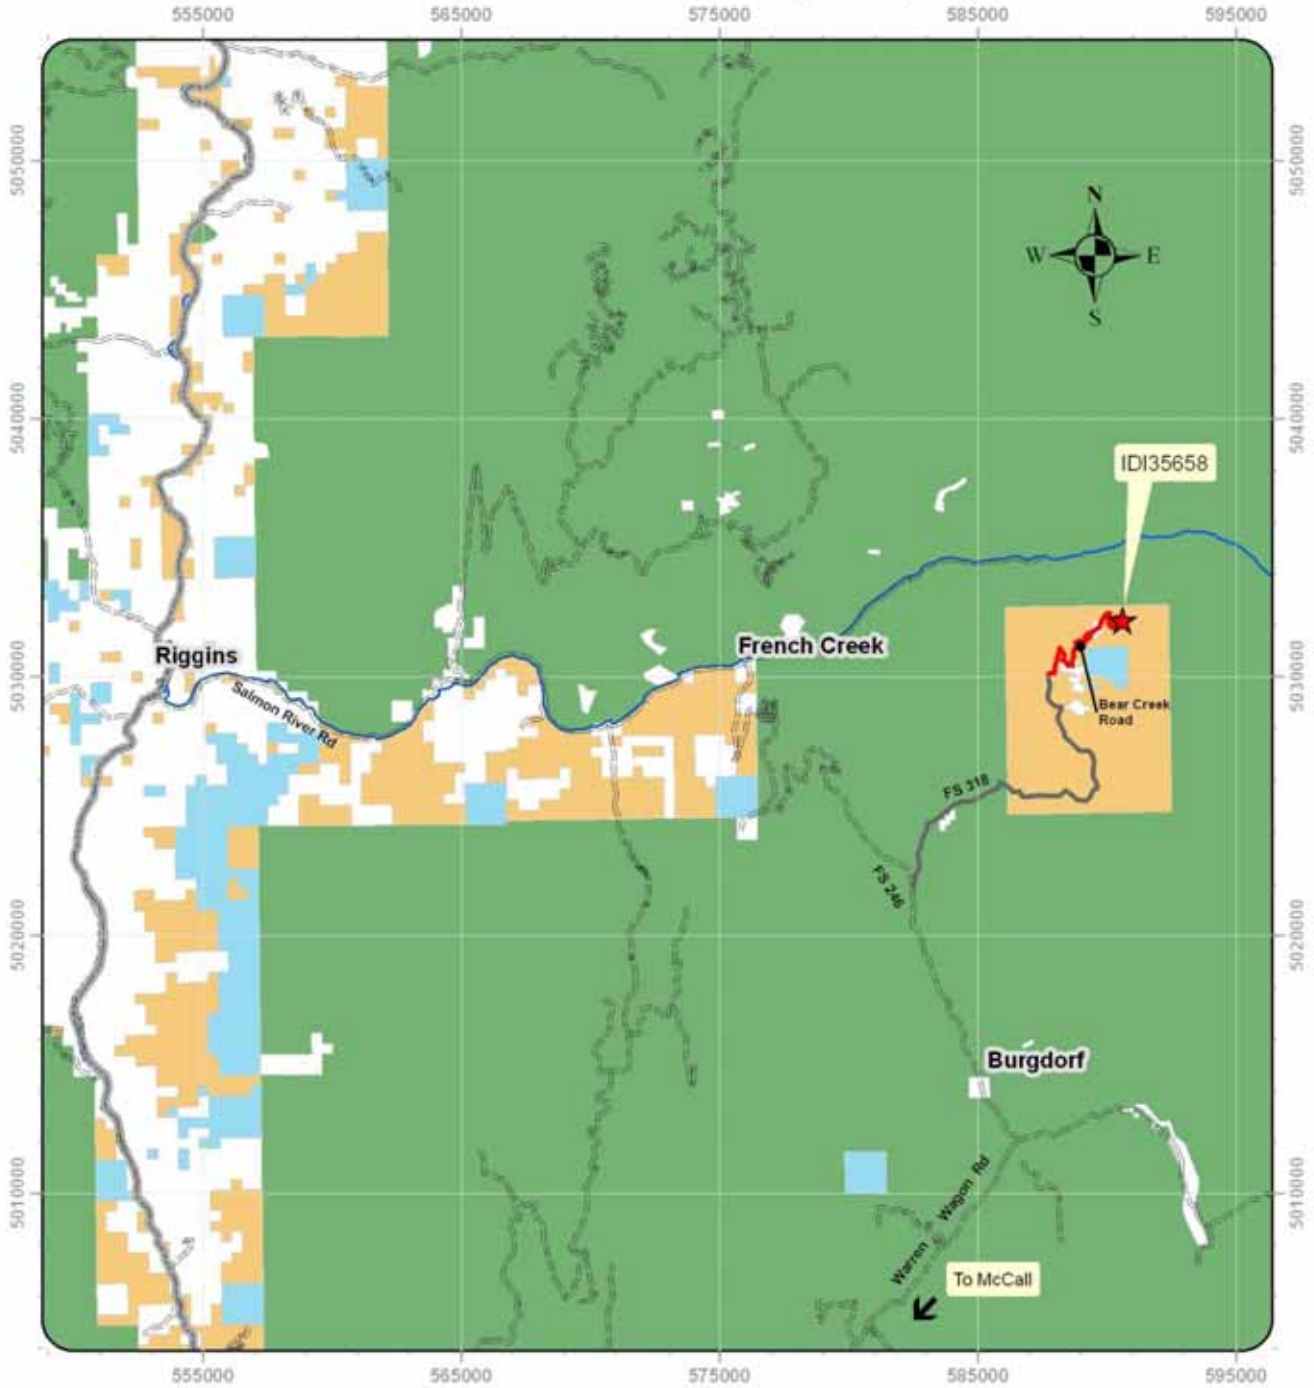

General Location Map: Bear Lake Mining Company, LLC's Plan

Legend

Transportation	Surface Mgmt
U.S. Hwy 95	BLM
Light Duty Rd	PRIVATE
Single Lane	STATE
River	USFS

No warranty is made by the Bureau of Land Management for use of the data for purposes not intended by BLM.

Central Idaho - BLM Corporate Data - 2/29/2008

Aerial View of Bear Lake: Bear Lake Mining Company, LLC's Plan

Aerial View of Bear Lake Area with Marshall Mountain WSA Boundary

No warranty is made by the Bureau of Land Management for use of the data for purposes not intended by BLM.