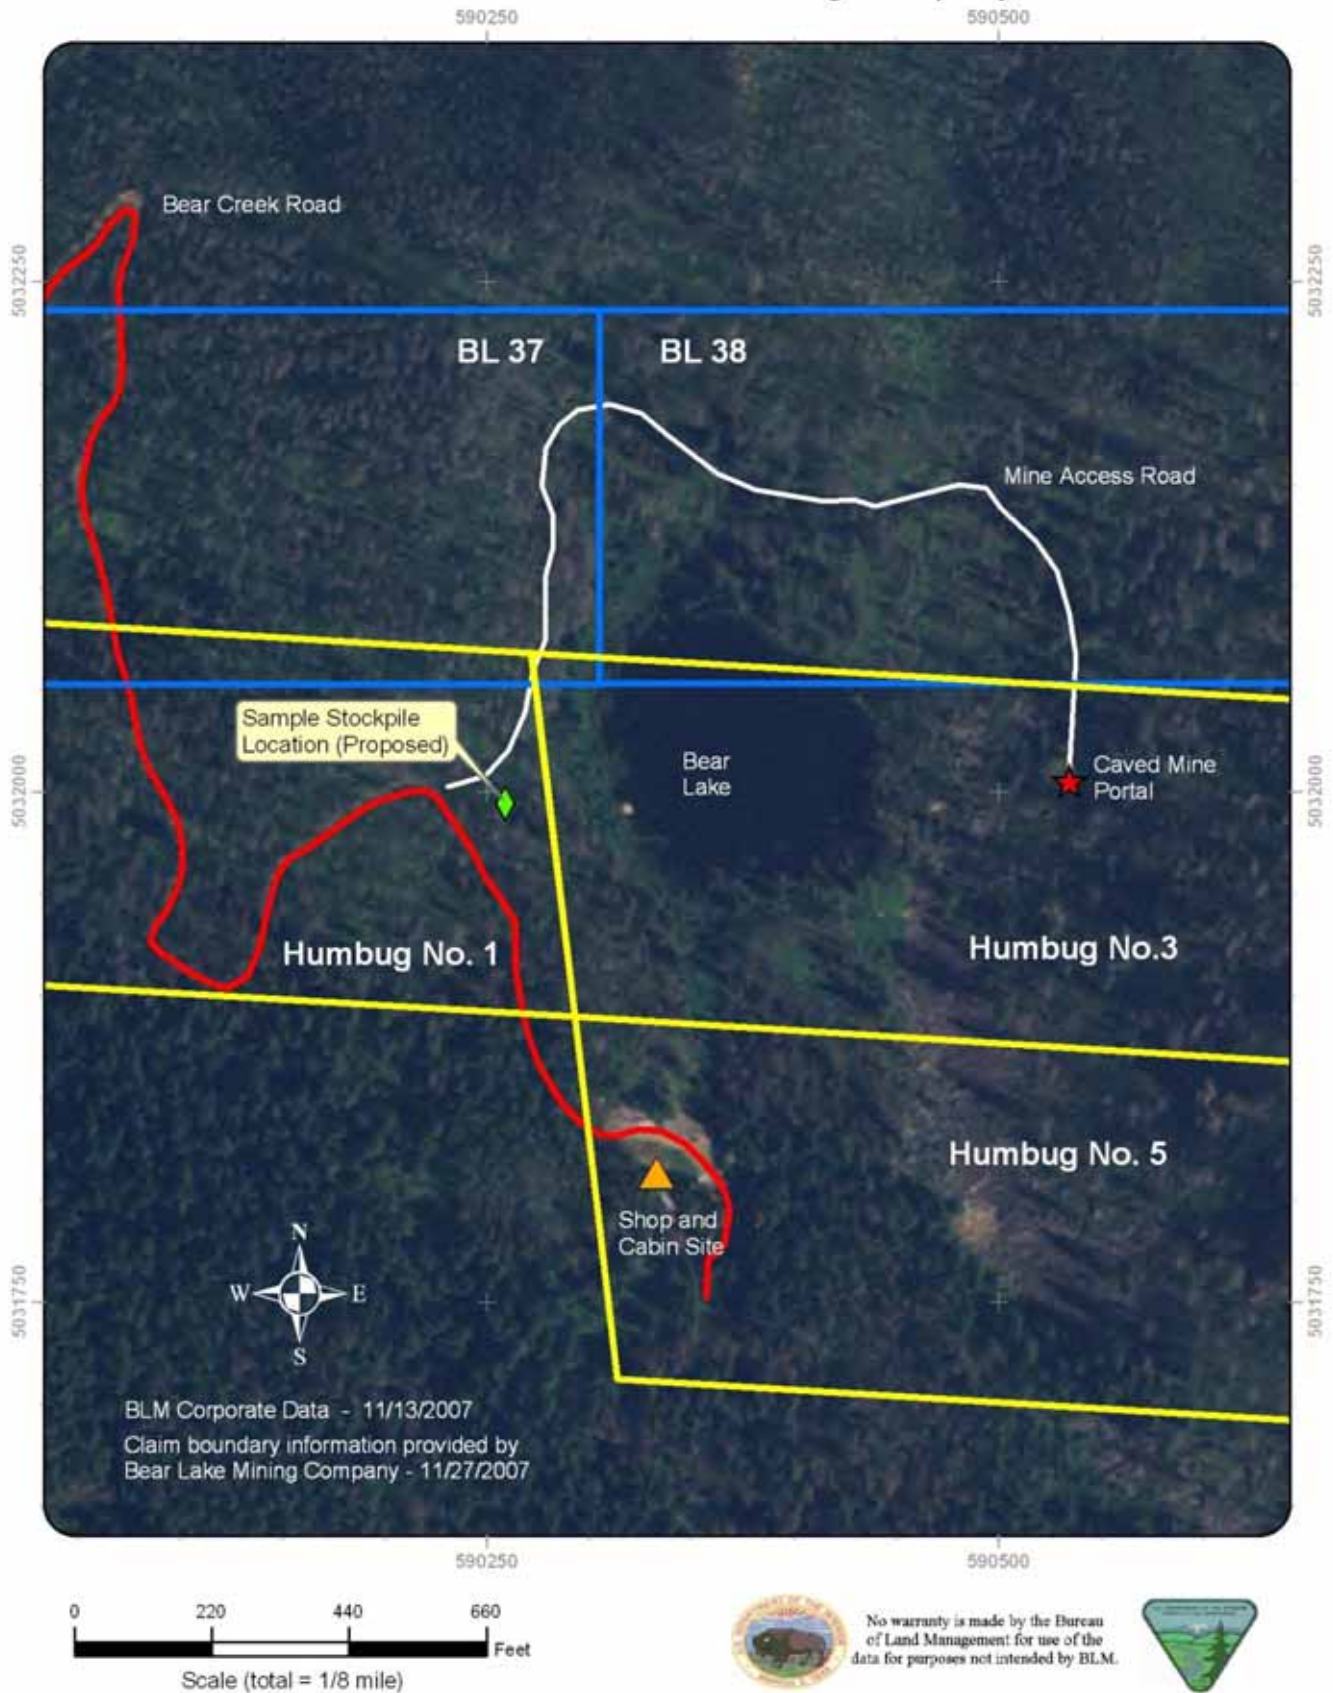

General Location Map: Bear Lake Mining Company, LLC's Plan

Legend

Transportation	Surface Mgmt
U.S. Hwy 95	BLM
Light Duty Rd	PRIVATE
Single Lane	STATE
River	USFS

No warranty is made by the Bureau of Land Management for use of the data for purposes not intended by BLM.

Central Idaho - BLM Corporate Data - 2/29/2008

Aerial View of Bear Lake: Bear Lake Mining Company, LLC's Plan

Aerial View of Bear Lake Area with Marshall Mountain WSA Boundary

No warranty is made by the Bureau of Land Management for use of the data for purposes not intended by BLM.