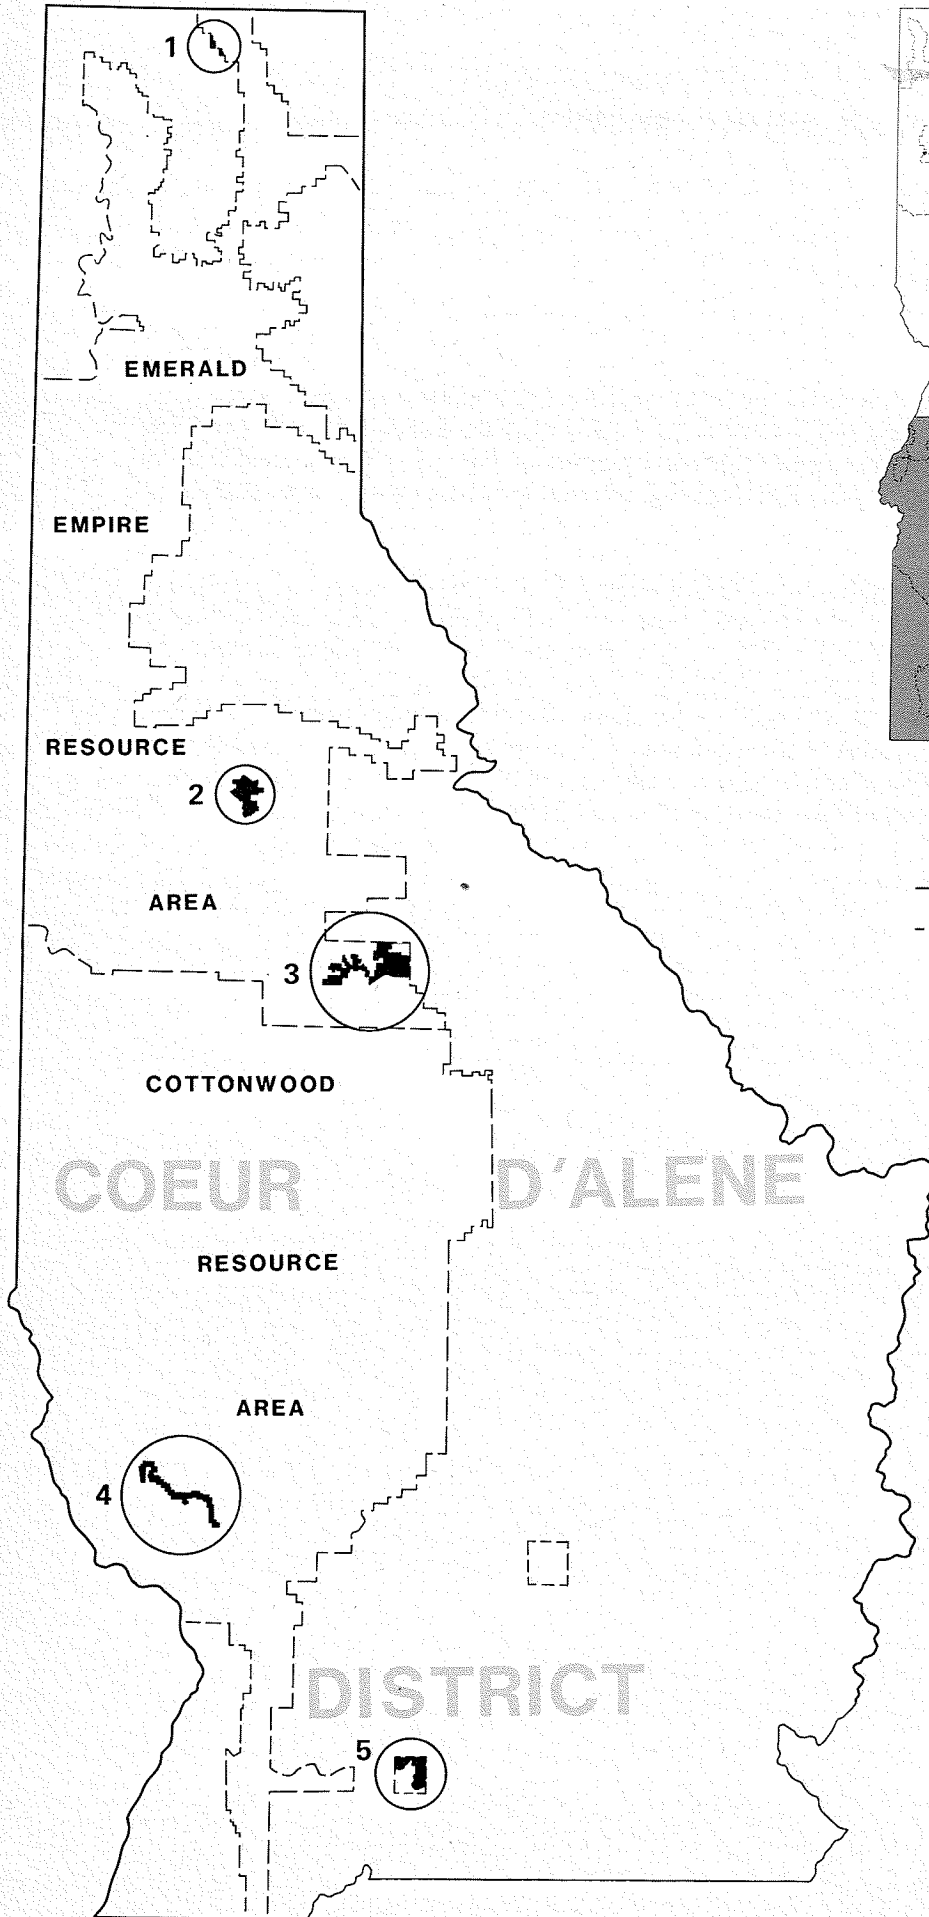

NORTH IDAHO WILDERNESS

LEGEND

- DISTRICT BOUNDARY
- - - RESOURCE AREA BOUNDARY
- ⊕ WILDERNESS STUDY AREA

NORTH IDAHO

1. Selkirk Crest
2. Crystal Lake
3. Grandmother Mountain
4. Snowhole Rapids
5. Marshall Mountain