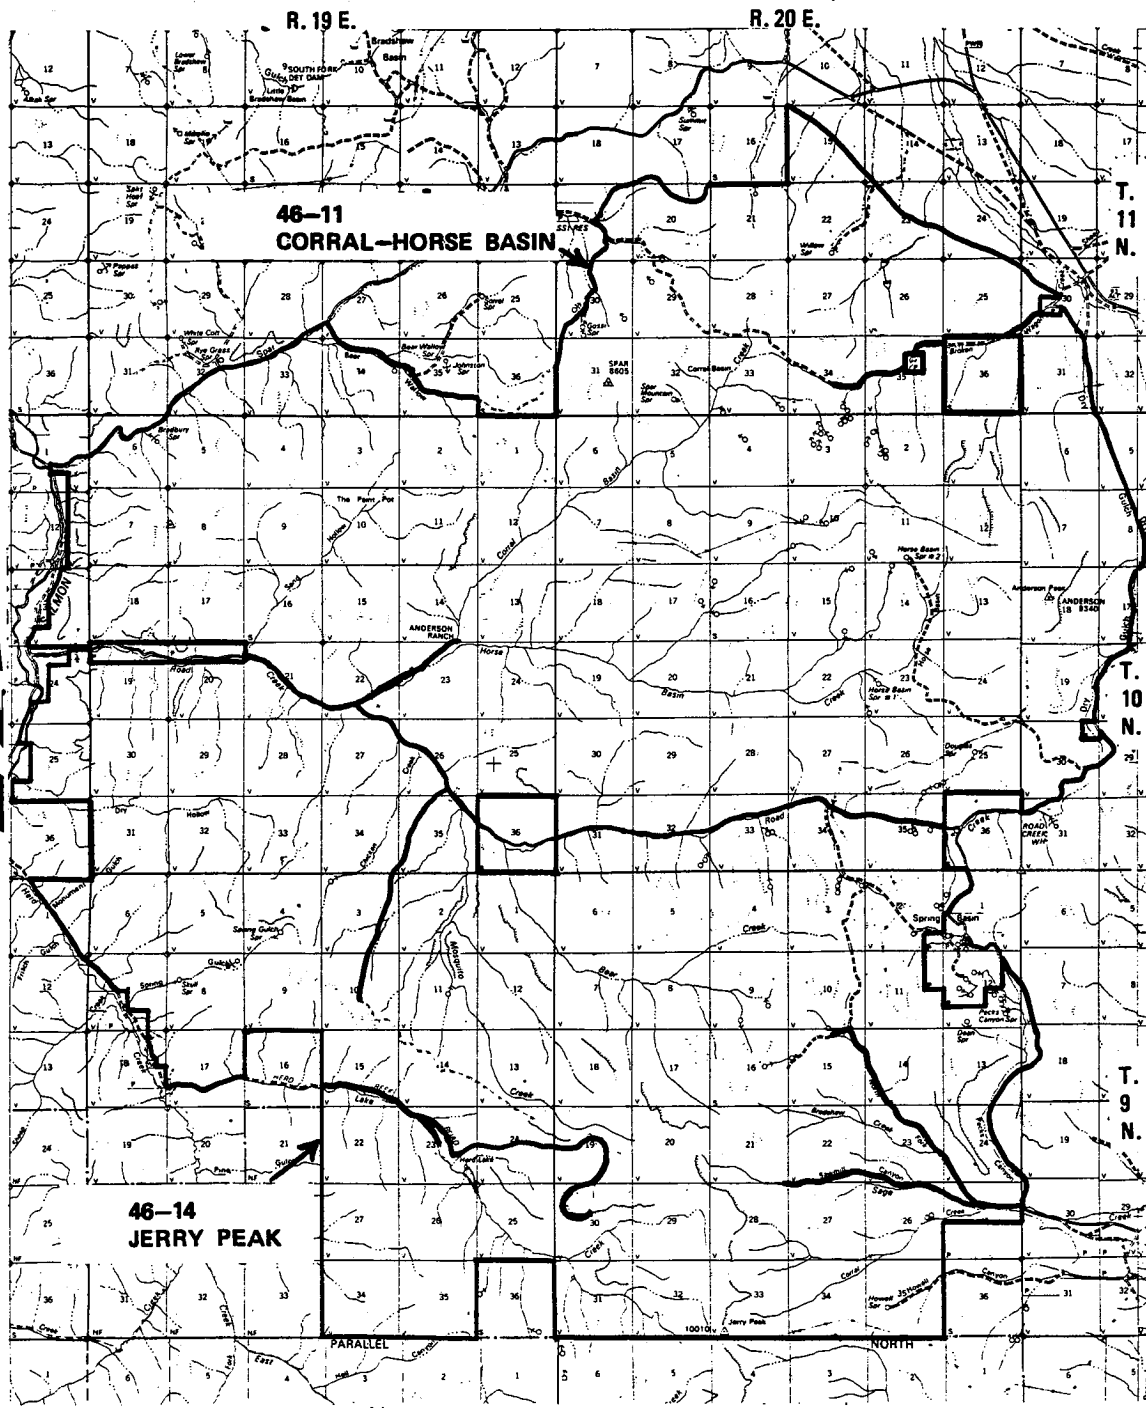

-  WILDERNESS STUDY AREA
-  AREA WITHOUT CHARACTERISTICS

**35-77
HENRY'S LAKE**

R. 43 E.

LEGEND

-  WILDERNESS STUDY AREA
-  AREA WITHOUT CHARACTERISTICS

**37-77
WORM CREEK**

R. 42 E.

LEGEND

-  WILDERNESS STUDY AREA
-  AREA WITHOUT CHARACTERISTICS

45-1
GOLDBURG

R. 24 E.

T.
13
N.

T.
12
N.

LEGEND

-  WILDERNESS STUDY AREA
-  AREA WITHOUT CHARACTERISTICS

Scale in Miles

LEGEND

-  WILDERNESS STUDY AREA
-  AREA WITHOUT CHARACTERISTICS