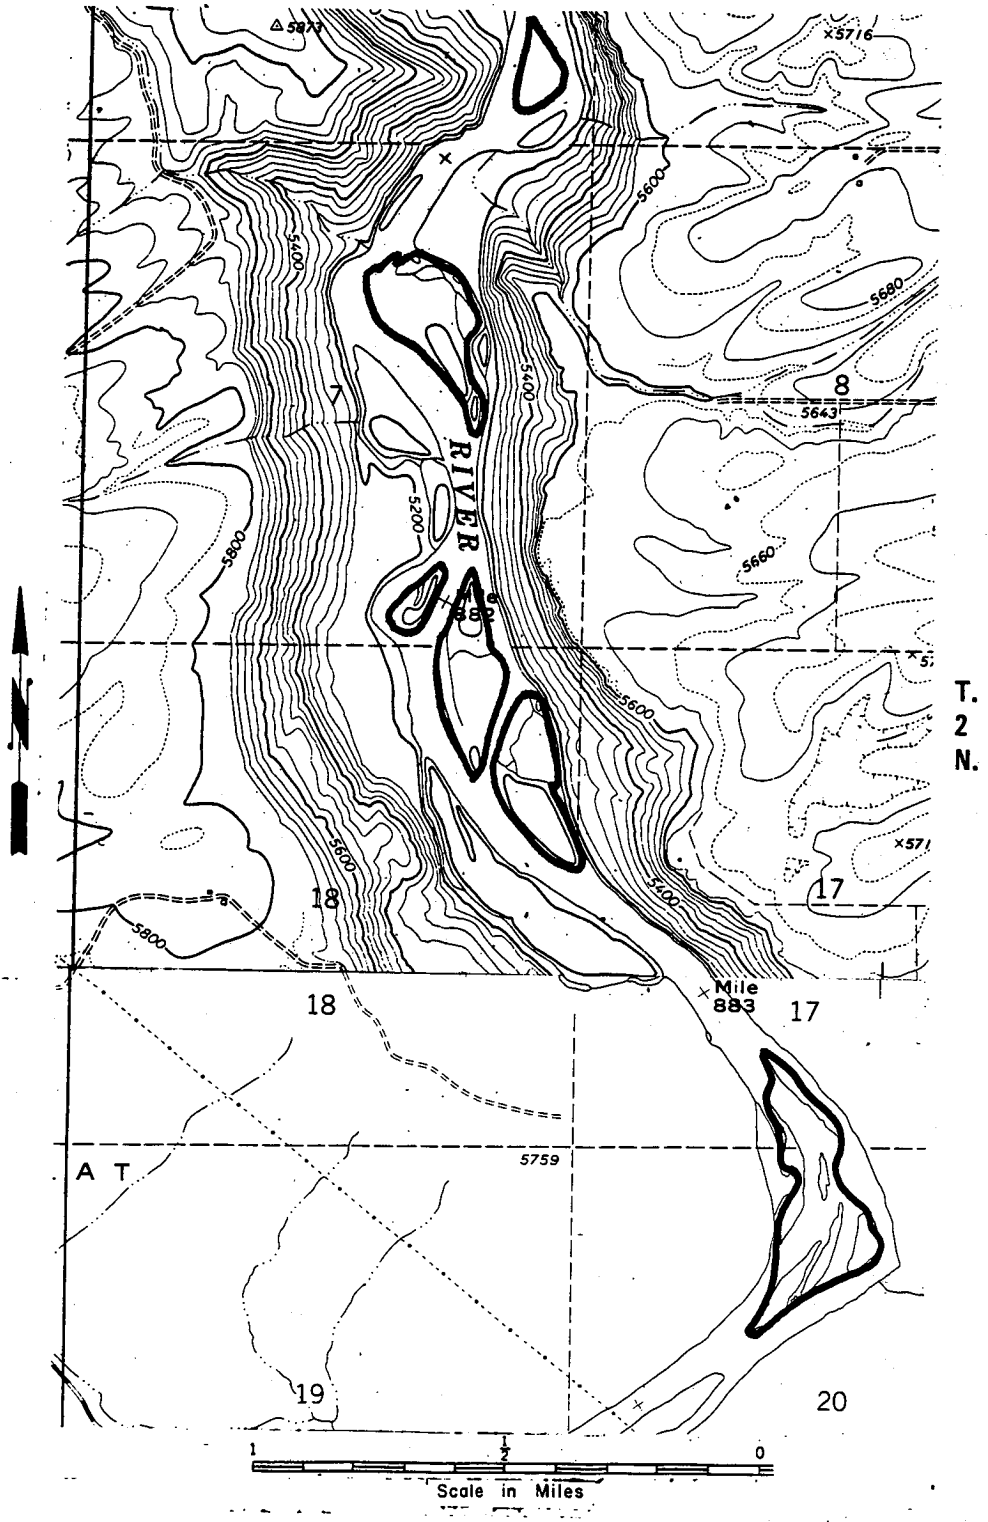

34-3
PINE CREEK ISLANDS

R. 43 E.

LEGEND

- WILDERNESS STUDY AREA
- AREA WITHOUT CHARACTERISTICS