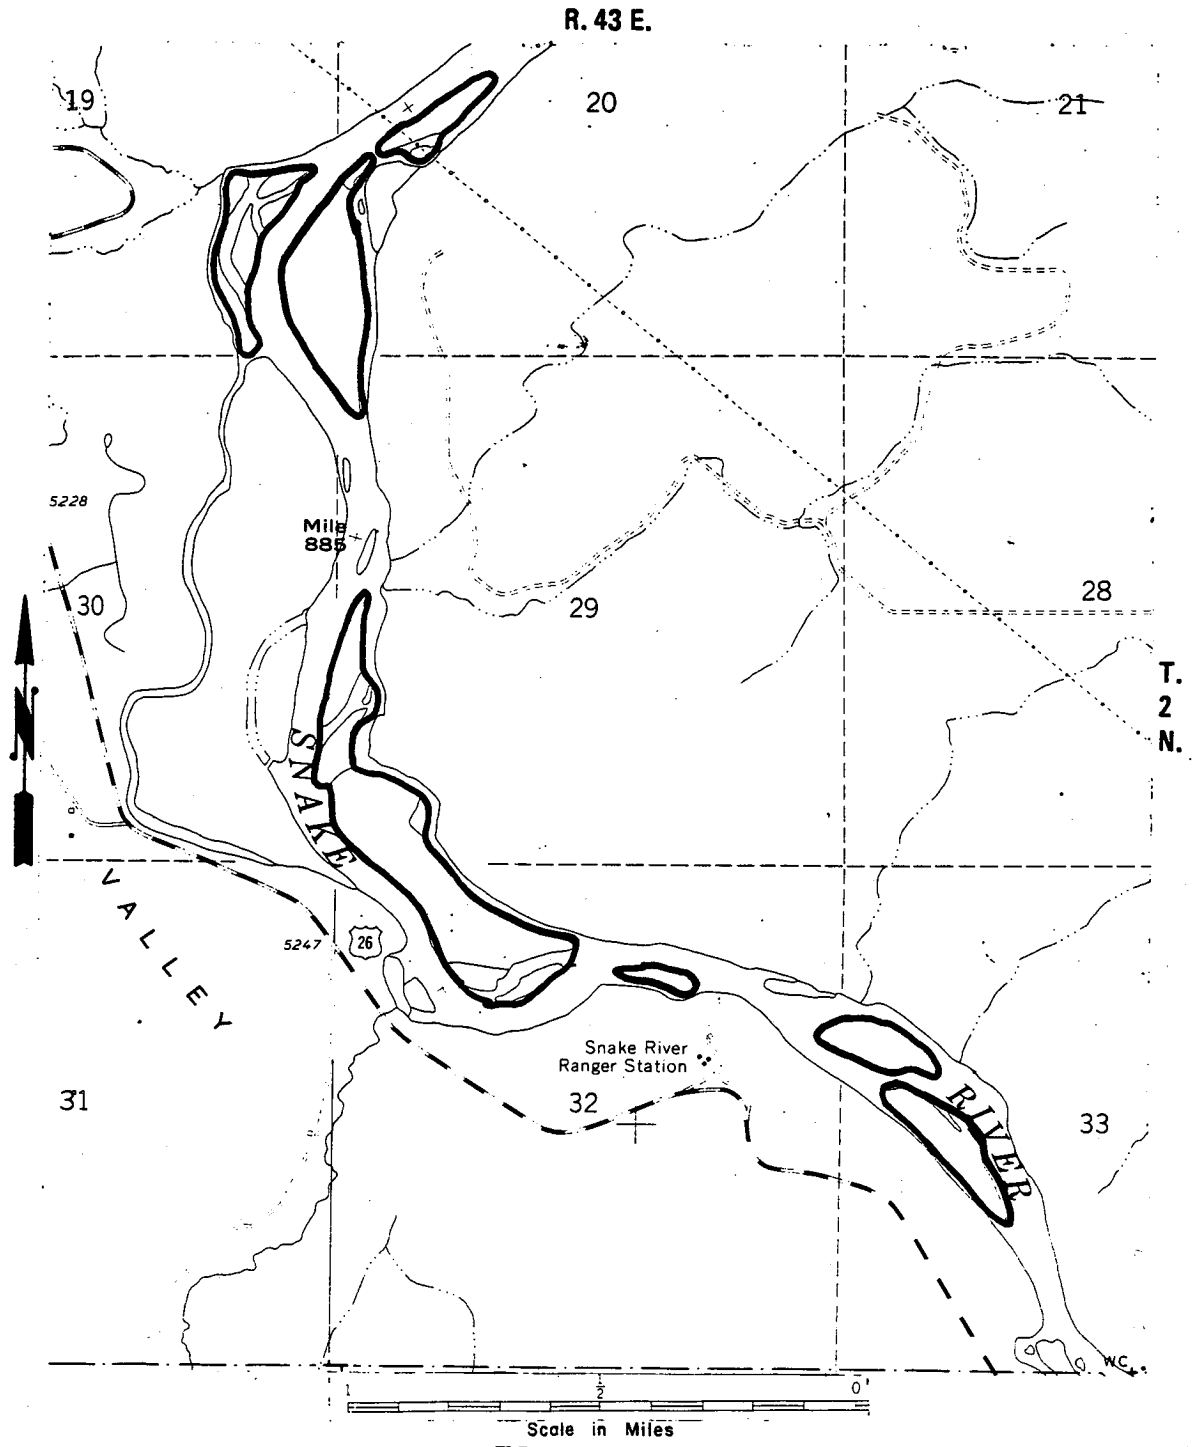

34-4
CONANT VALLEY ISLANDS

LEGEND

- WILDERNESS STUDY AREA
- AREA WITHOUT CHARACTERISTICS