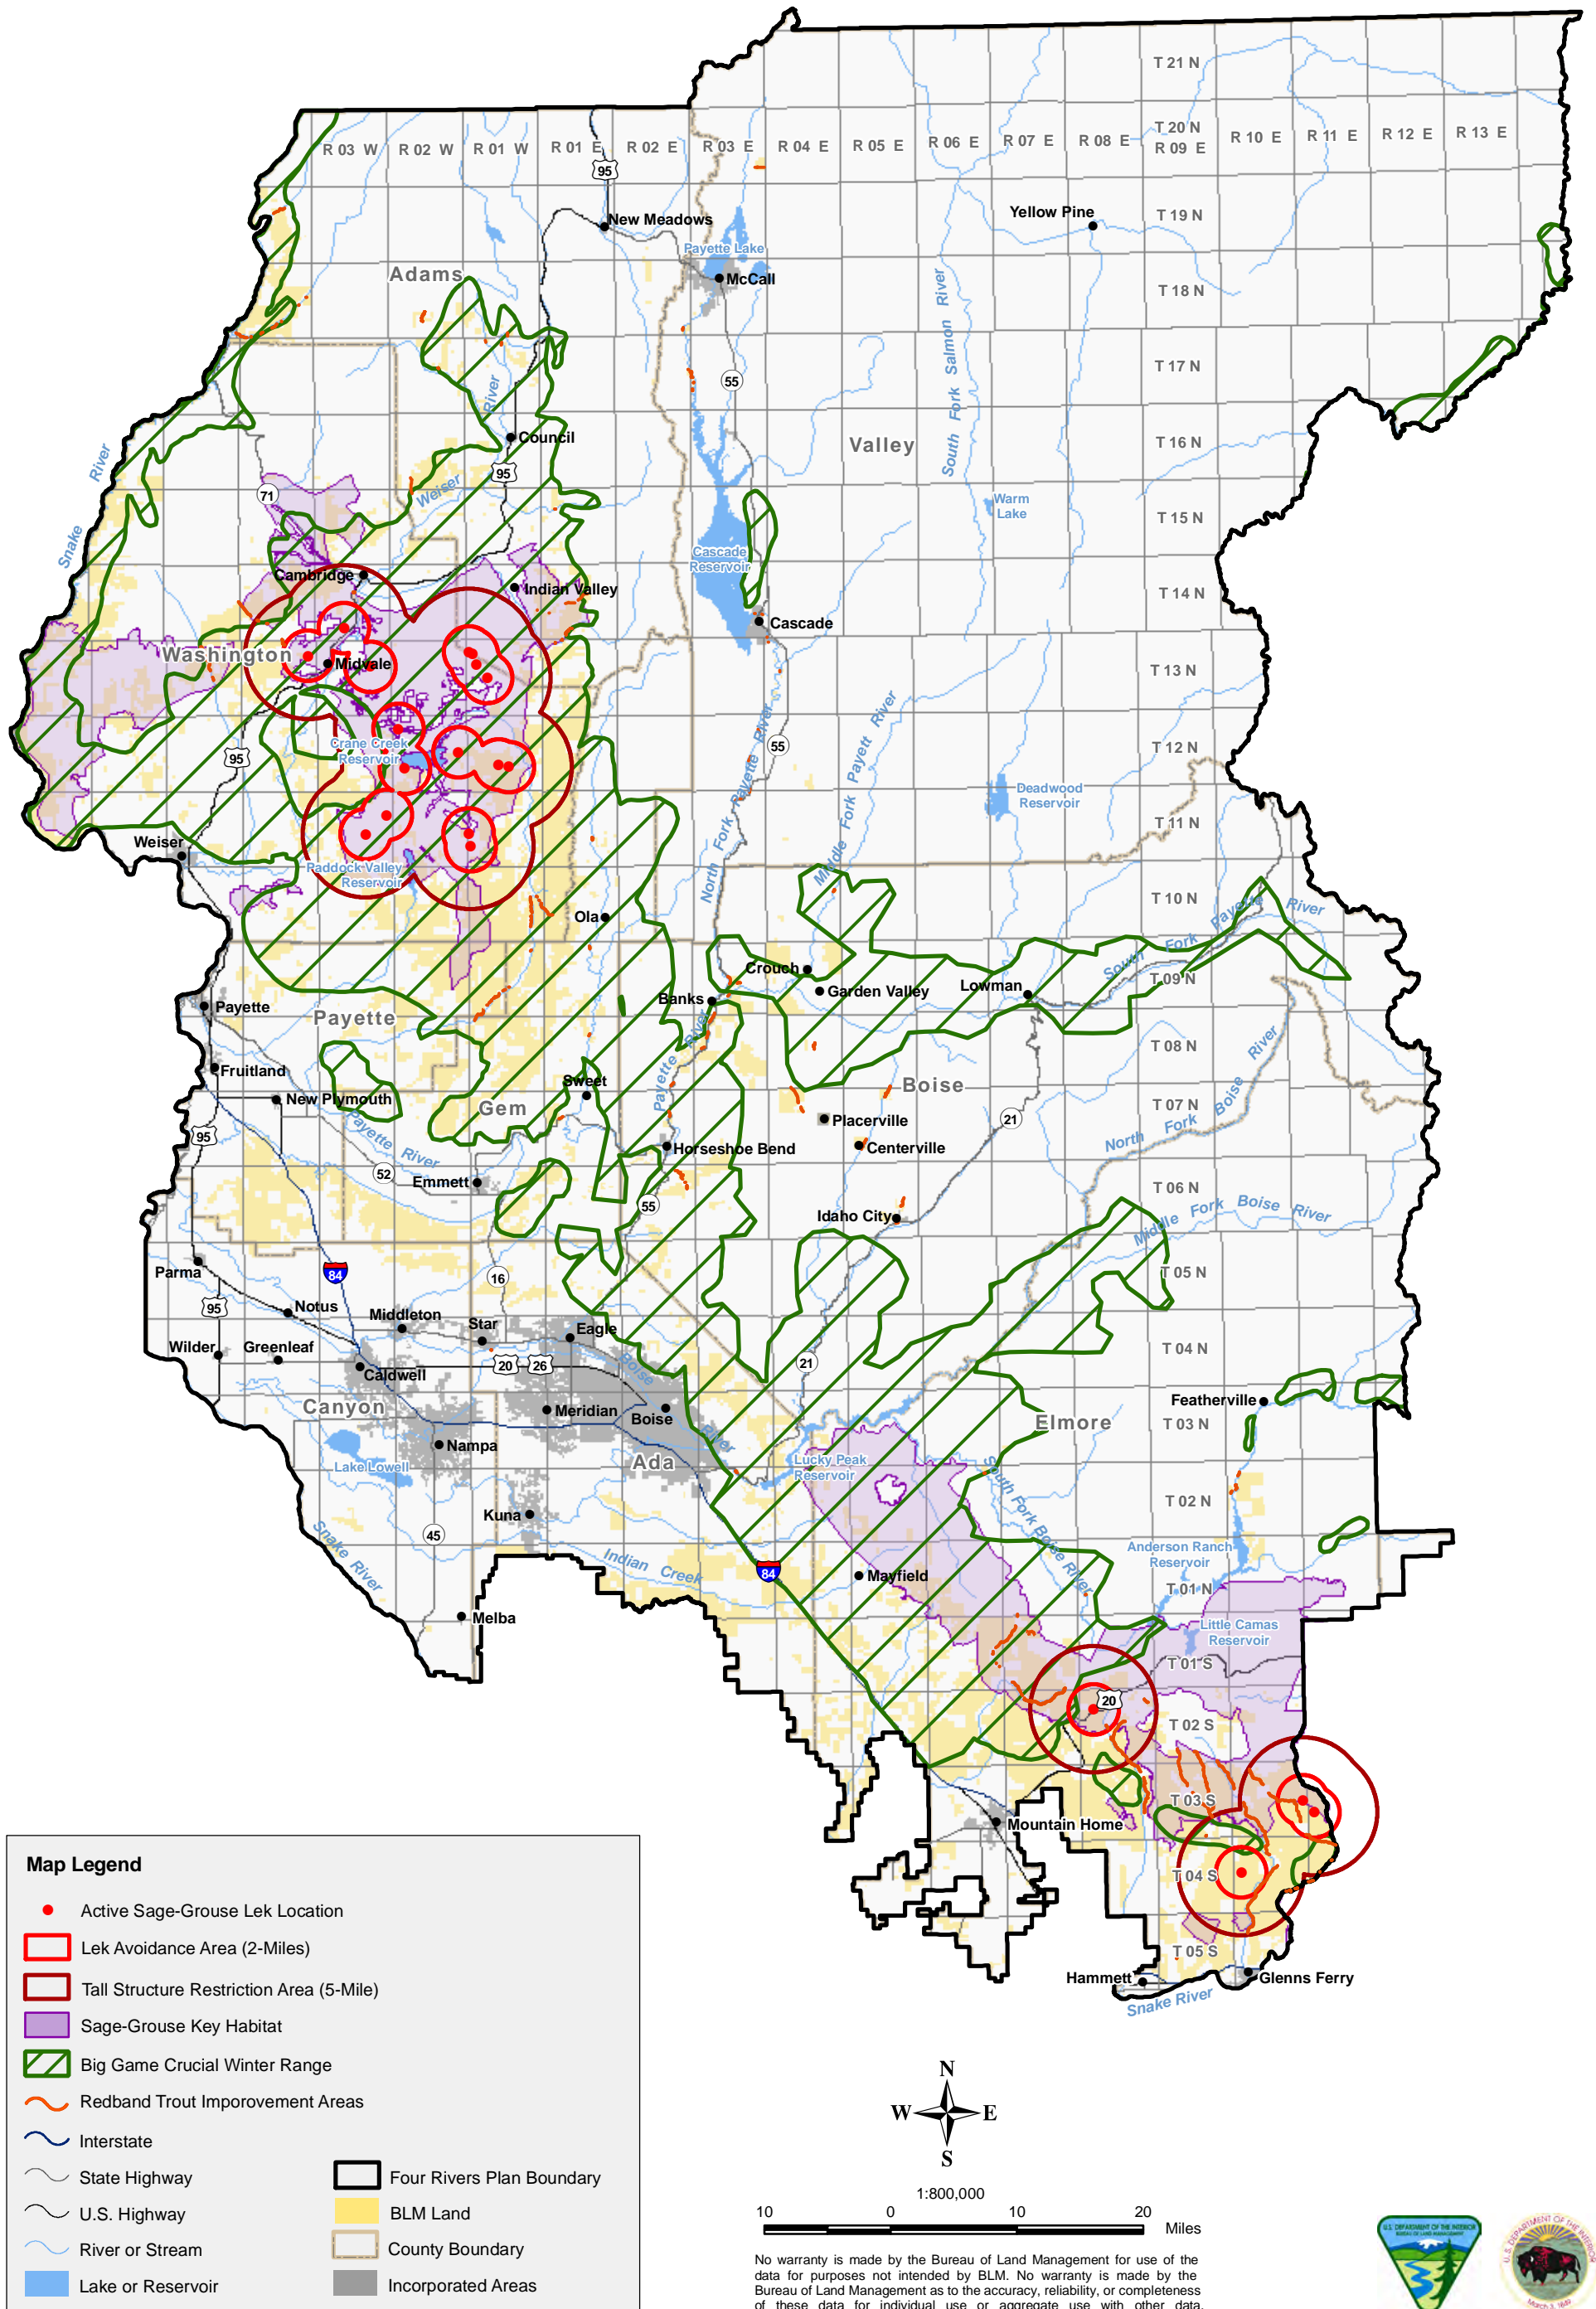

# Management Area Boundary - Alternative D

Four Rivers Field Office  
Resource Management Plan  
DRAFT

No warranty is made by the Bureau of Land Management for use of the data for purposes not intended by BLM. No warranty is made by the Bureau of Land Management as to the accuracy, reliability, or completeness of these data for individual use or aggregate use with other data.