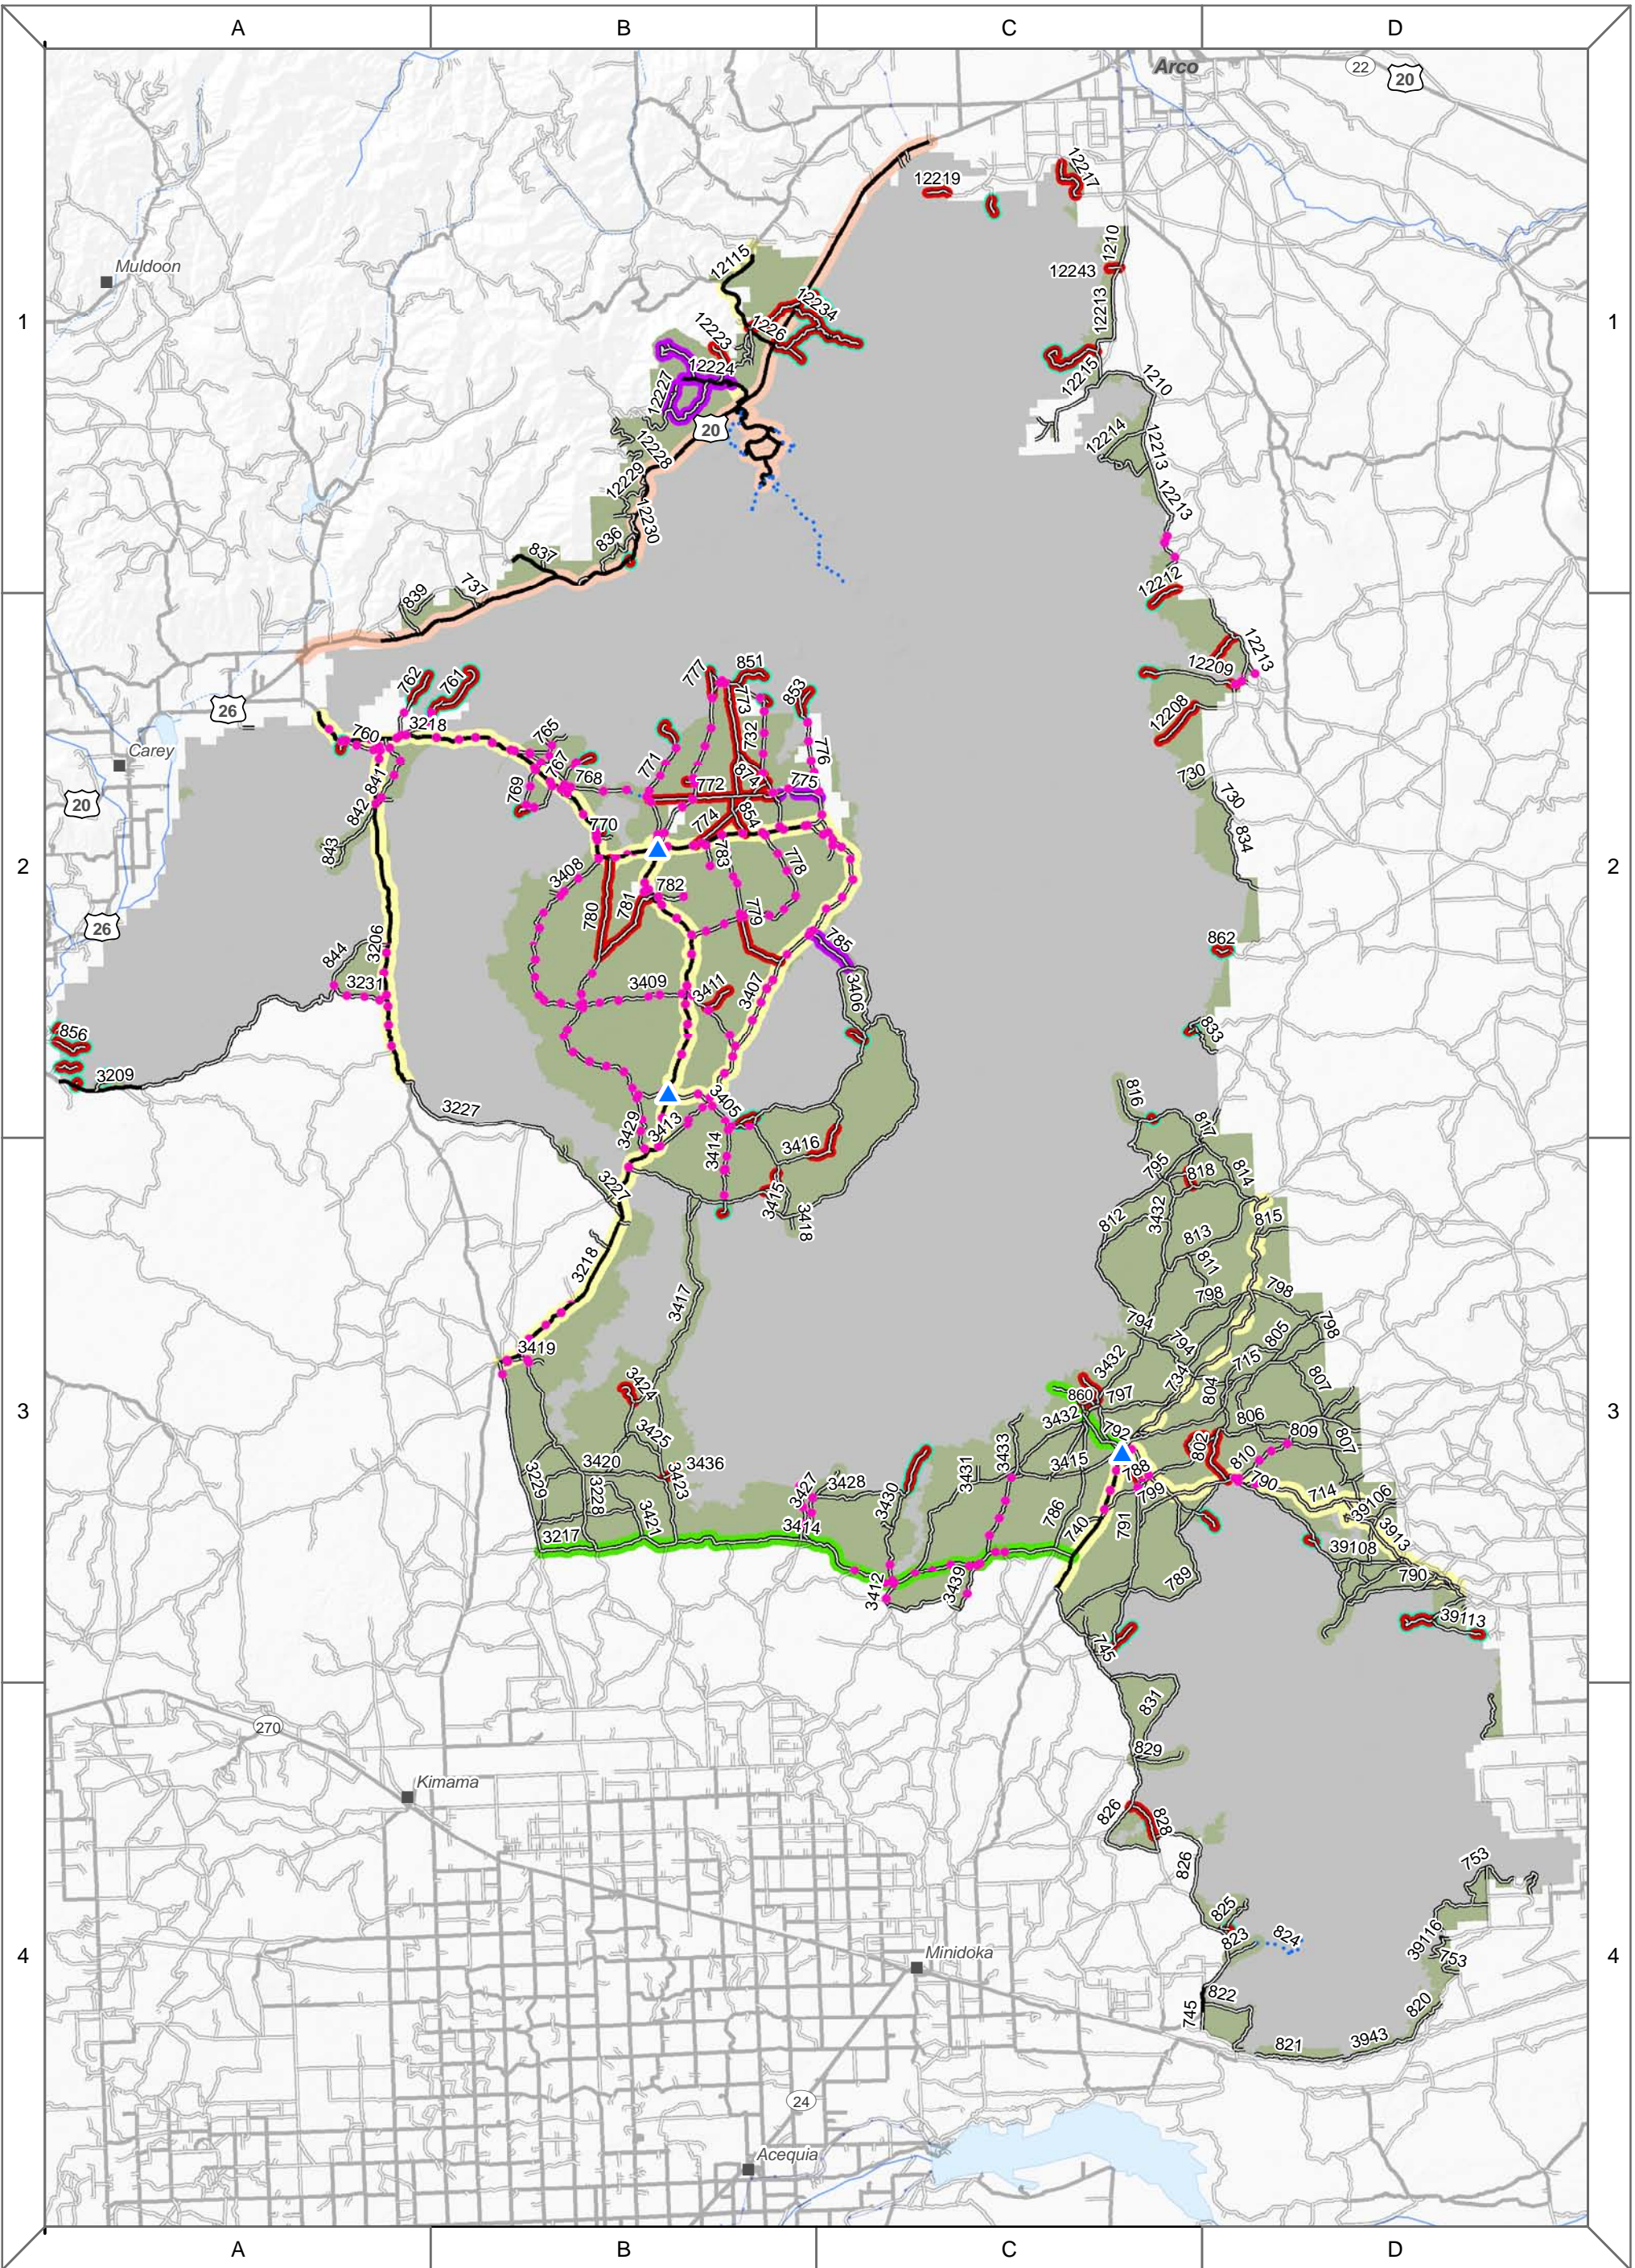

PROPOSED ACTION

- Primitive Road
- Road
- Trail
- Parking Areas
- Upgrade
- Closed
- Admin Use Only
- MMP Closure - Pristine Zone
- Sage-grouse Spring Closures
(Closed March 15 - May 1, from 6pm to 9am)
- Frontcountry Zone
- Passage Zone
- Primitive Zone
- Pristine Zone

INTERNAL USE ONLY

For internal BLM use only. Review and/or display copy-not for distribution. No warranty is made by the Bureau of Land Management. The accuracy, reliability, or completeness of these data for individual use or aggregate use with other data is not guaranteed.