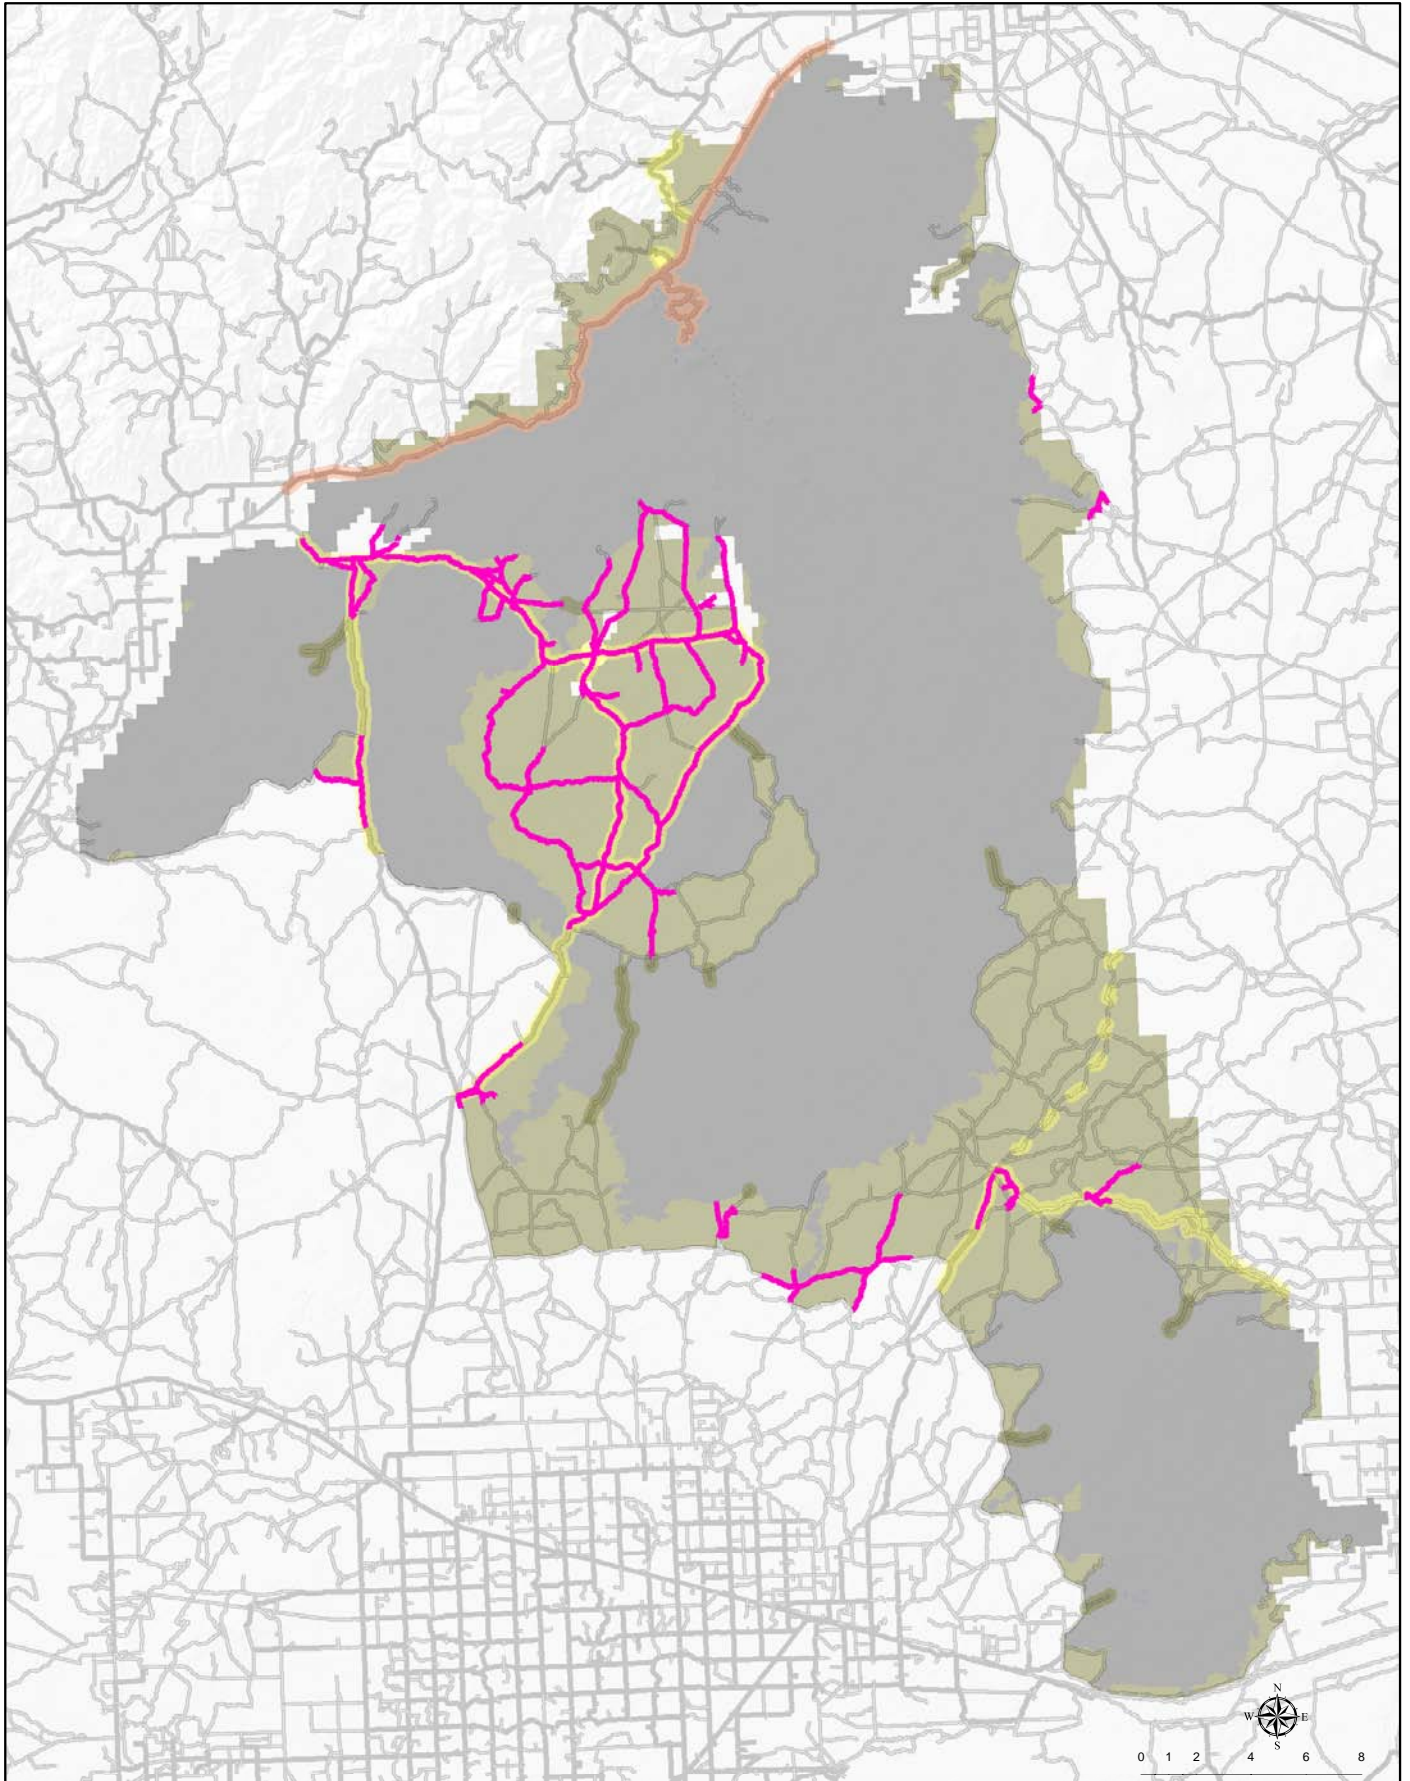

Wildlife Closures

INTERNAL USE ONLY

-  Sage-grouse Spring Closures
-  Frontcountry Zone
-  Primitive Zone
-  Passage Zone
-  Pristine Zone

 For internal BLM use only. Review and/or display copy-not for distribution. No warranty is made by the Bureau of Land Management. The accuracy, reliability, or completeness of these data for individual use or aggregate use with other data is not guaranteed. 