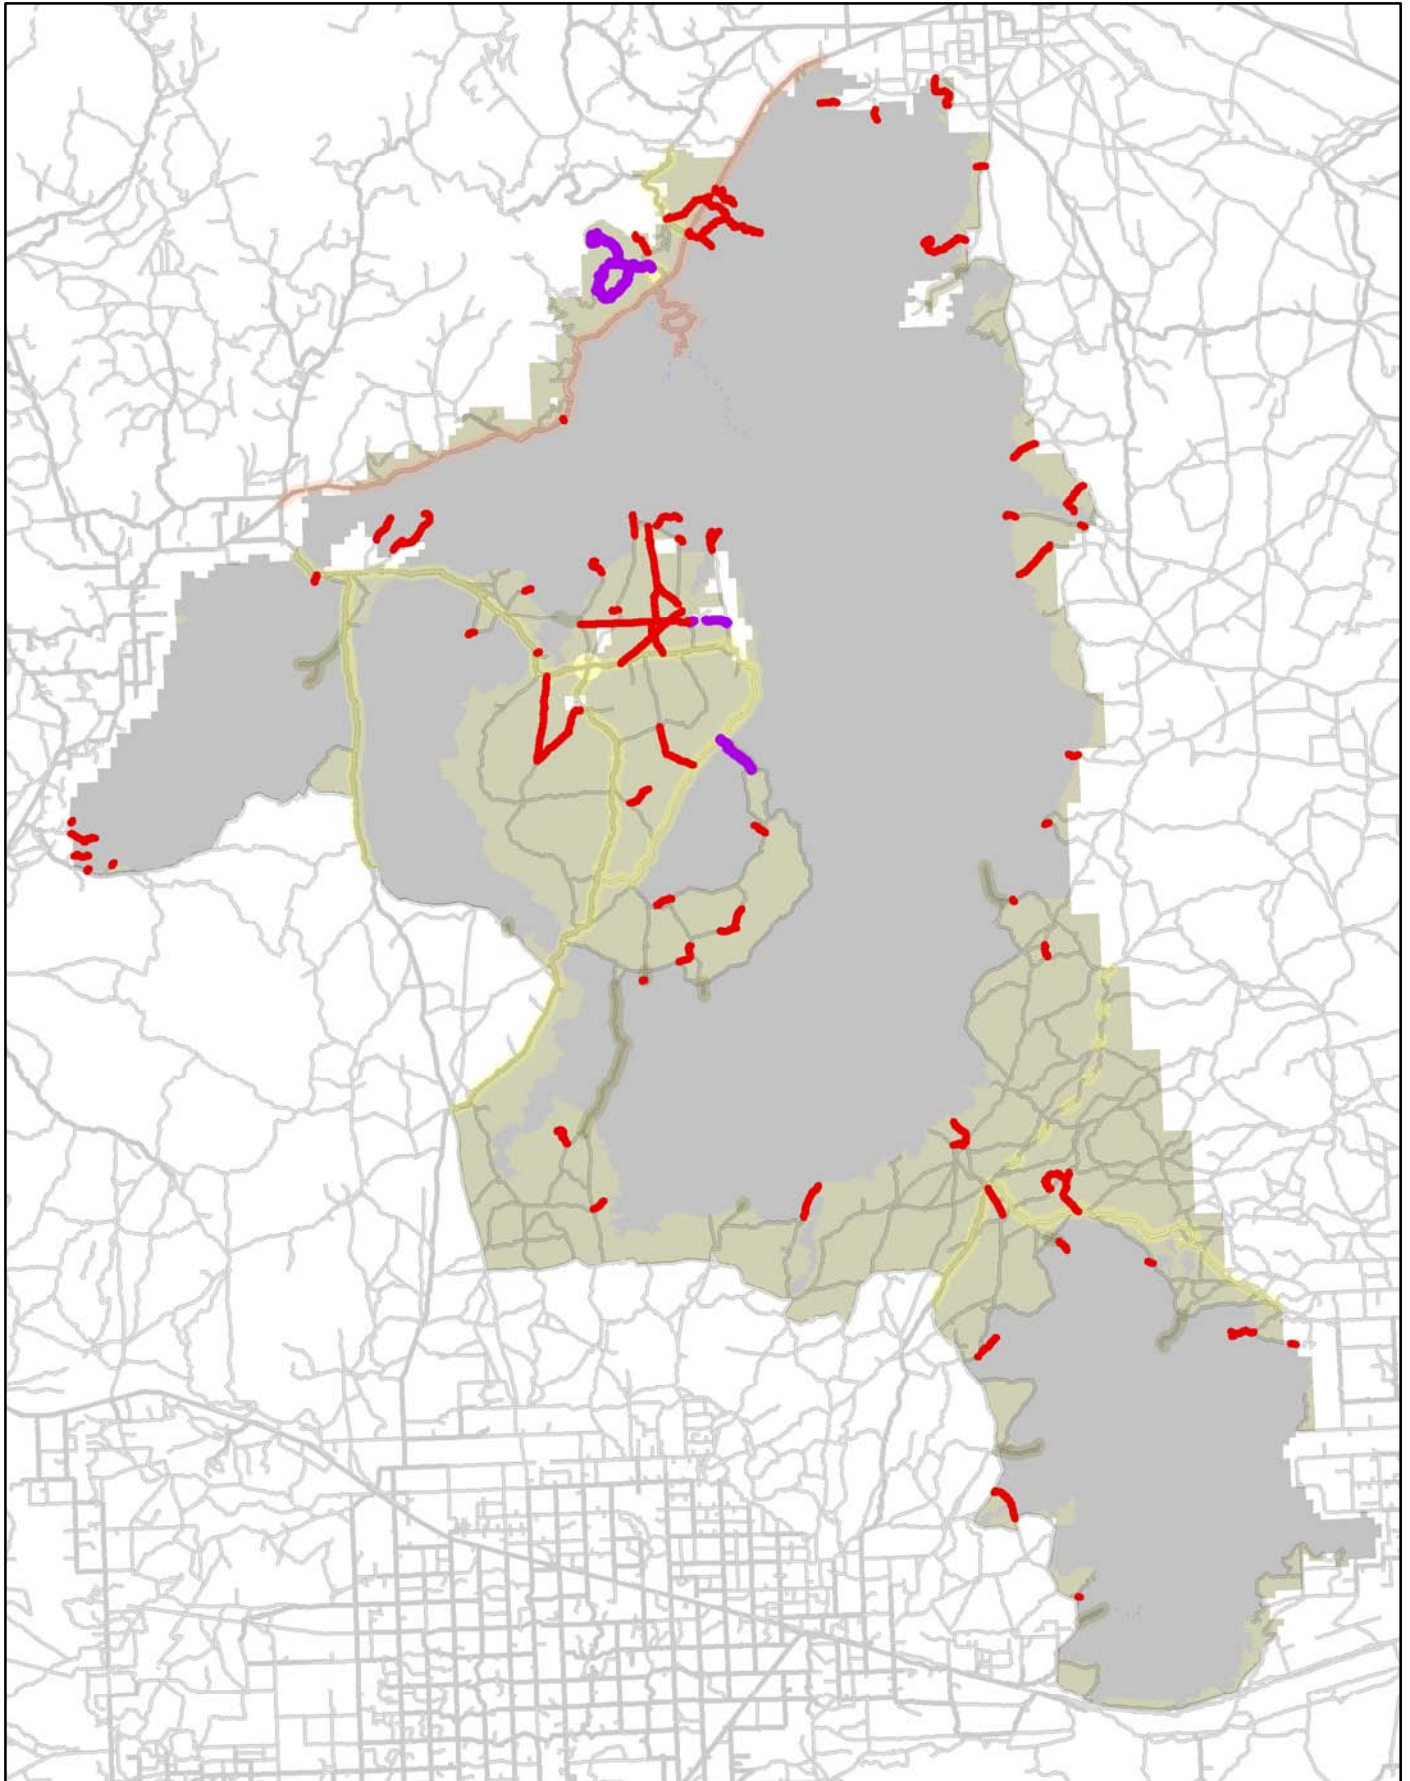

Closures and Administrative Use Only

INTERNAL USE ONLY

-  Parking Areas
-  Upgrade
-  Frontcountry Zone
-  Passage Zone
-  Primitive Zone
-  Pristine Zone

For internal BLM use only. Review and/or display copy-not for distribution. No warranty is made by the Bureau of Land Management. The accuracy, reliability, or completeness of these data for individual use or aggregate use with other data is not guaranteed.