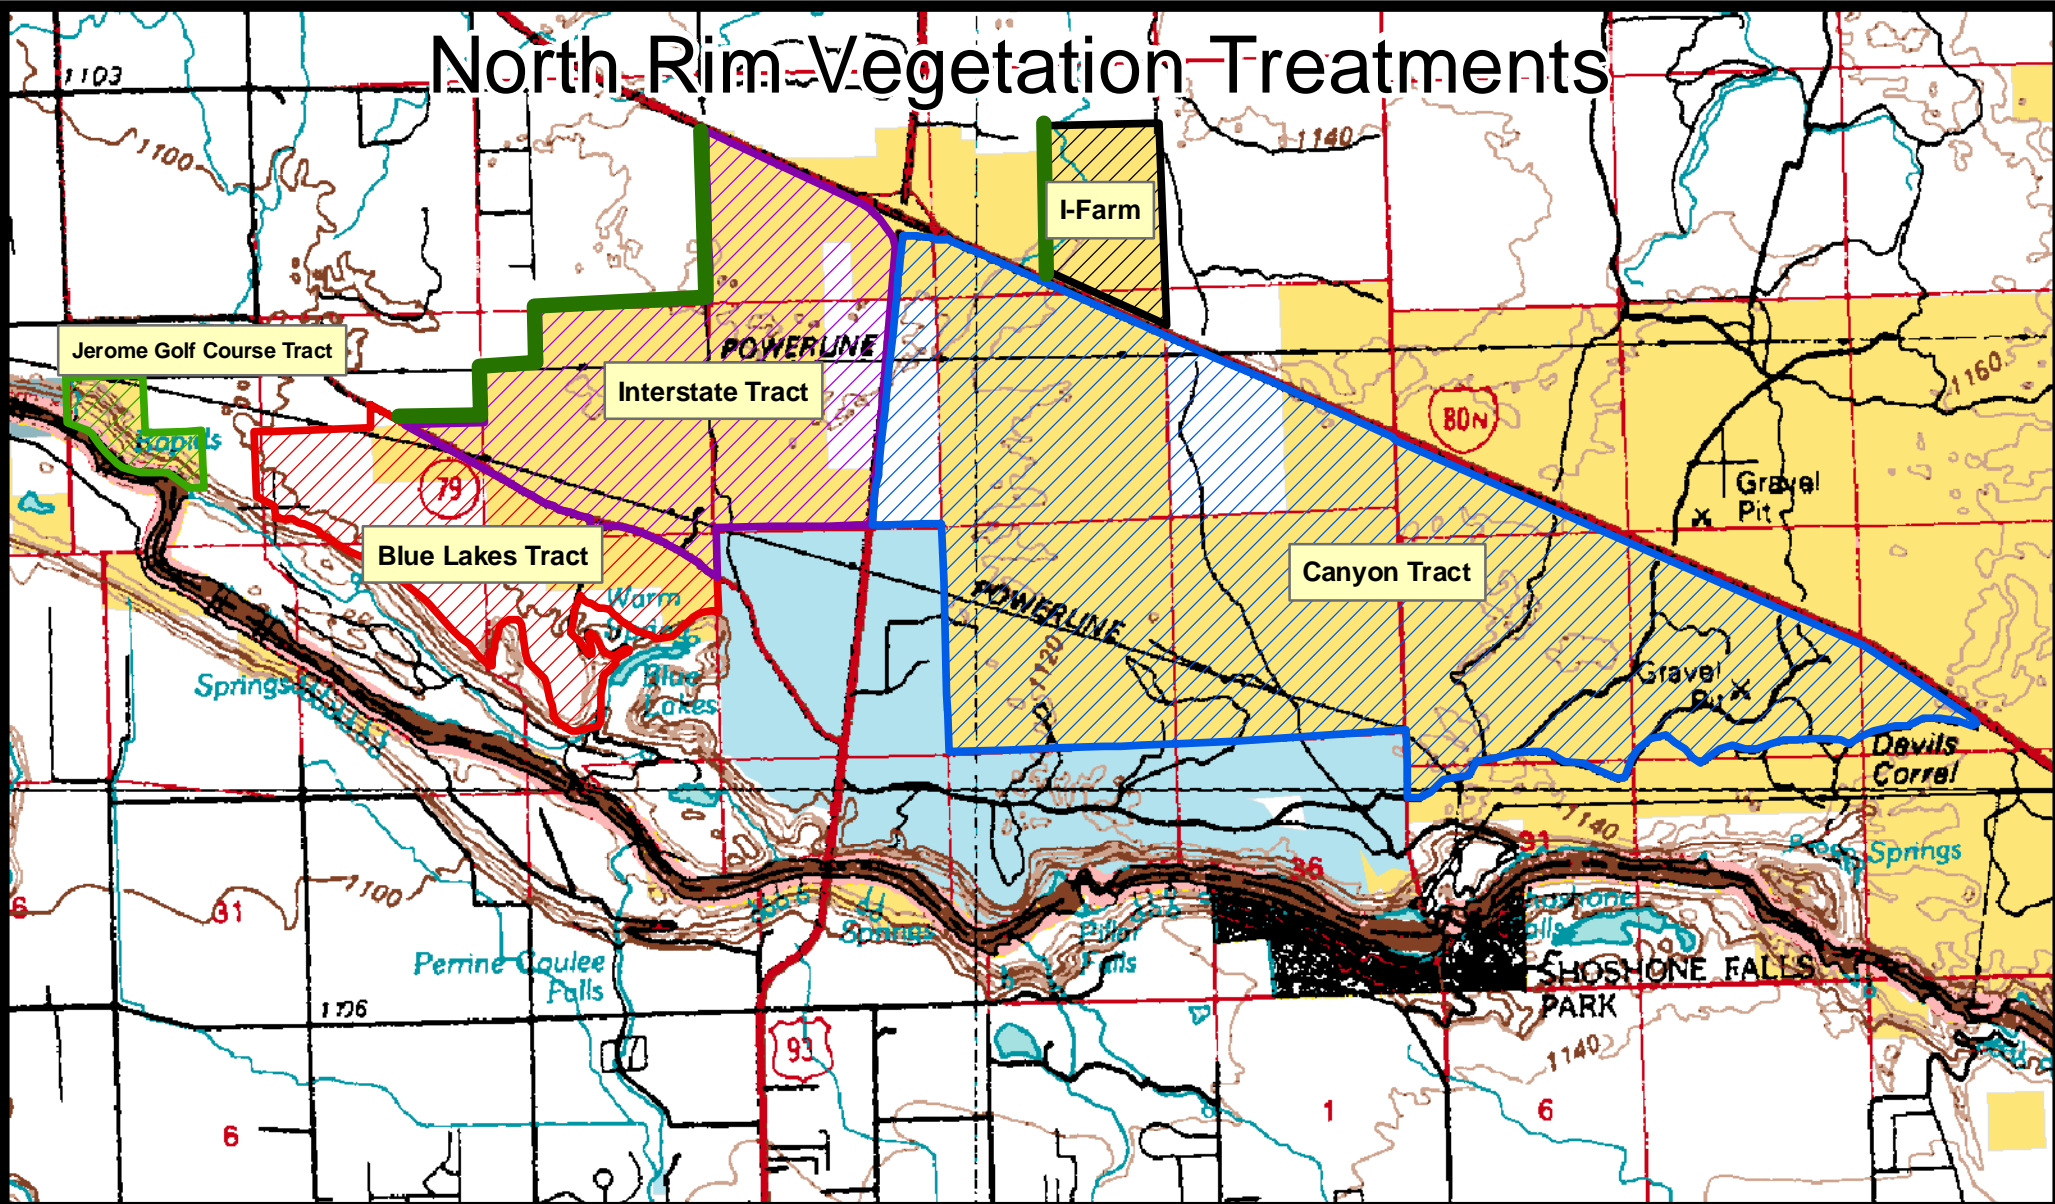

North Rim Vegetation Treatments

Legend

- Kochia Fuel Breaks
- I-Farm
- Canyon Tract
- Jerome Golf Course Tract
- Interstate Tract
- Blue Lakes Tract
- Bureau of Land Management
- Bureau of Reclamation
- Military, Department of Defense
- Bankhead-Jones Land Use
- Fish and Wildlife Service
- National Park Service
- Private
- State

United States Department of the Interior
Bureau of Land Management
Twin Falls District, Idaho

4