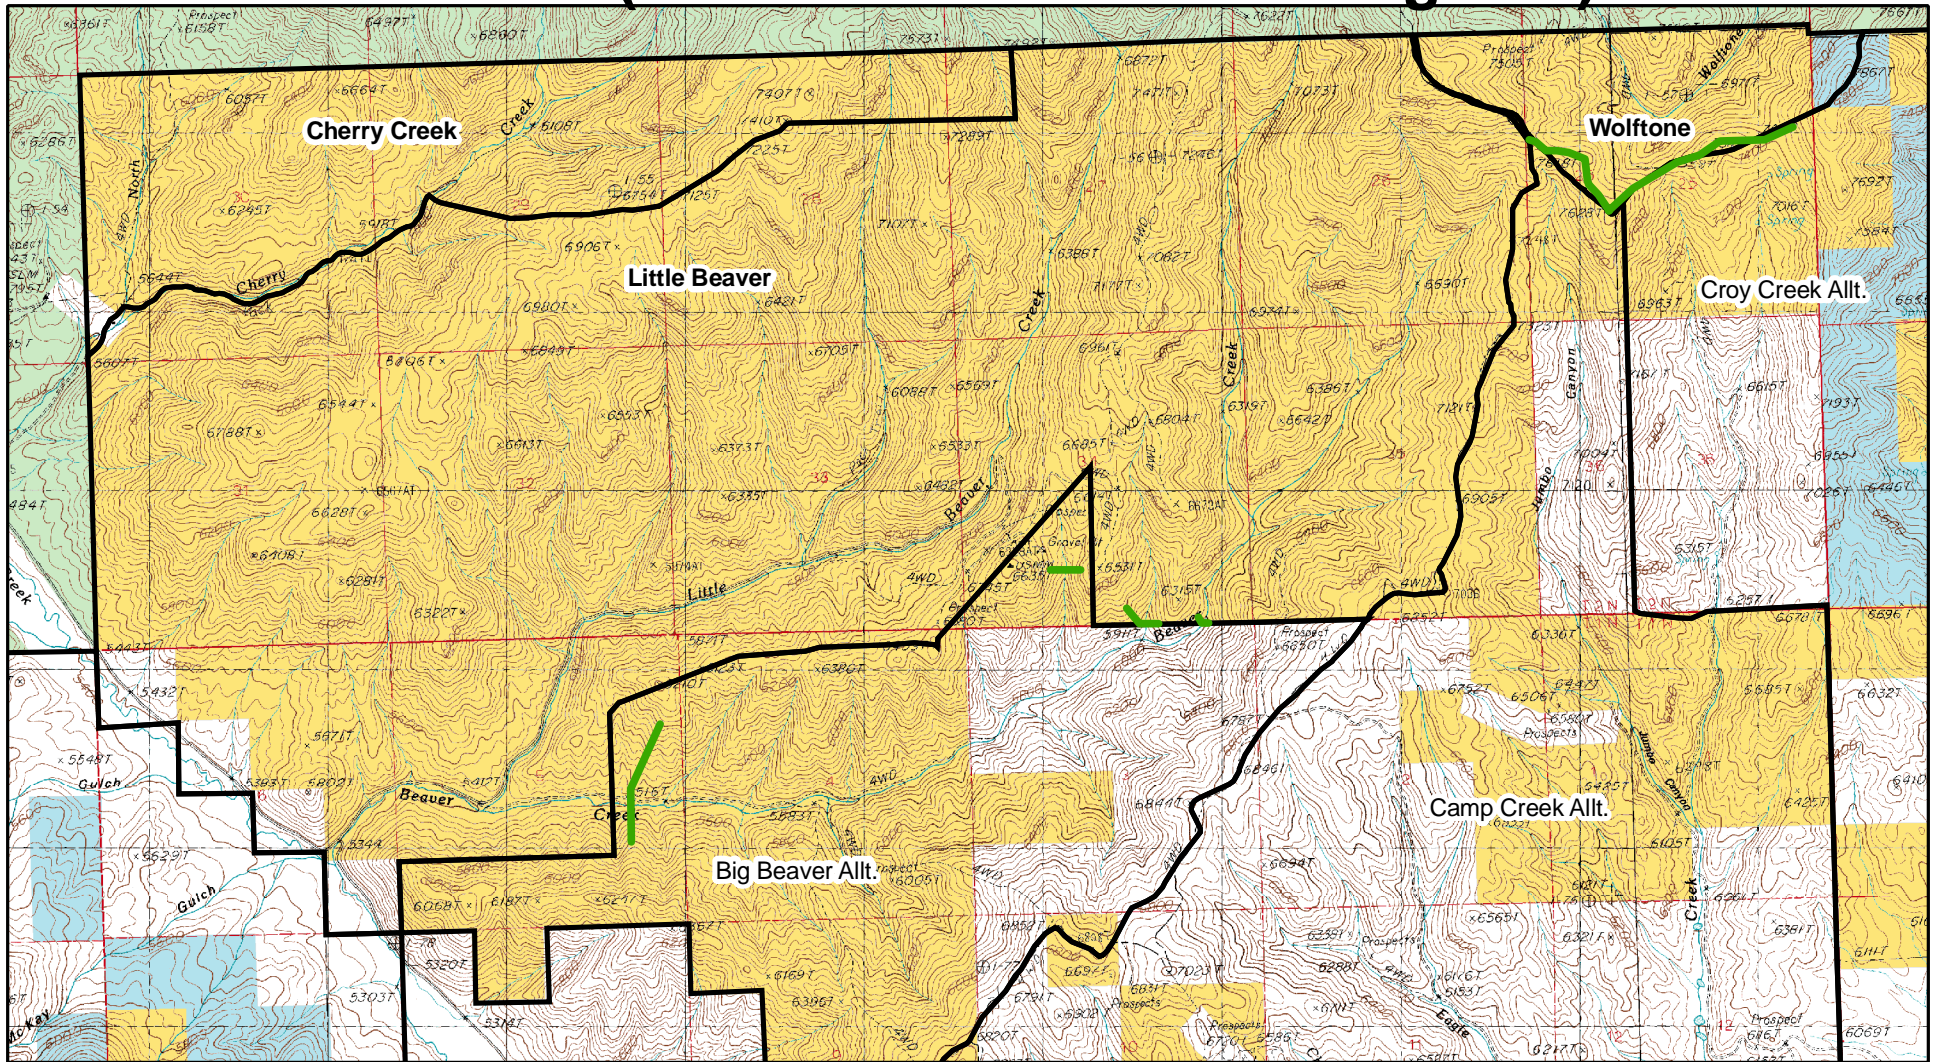

FENCES (Sections of drift fence in green)

US Dept. of the Interior
Bureau of Land Management
Twin Falls District, Idaho

Legend

-  Range Allotment
-  Bureau of Land Management
-  Forest Service
-  Private; other
-  State

No warranty is made by the Bureau of Land Management. The accuracy, reliability, or completeness of these data for individual use or aggregate use with other data is not guaranteed.

Map Created on: January 11, 2012
Data Displayed in NAD_1983_UTM_Zone_11N Projection
U:\PROJECT FILE.LB.CC.WOLF\MysMaps\Fences.mxd
Author: cjosaitis