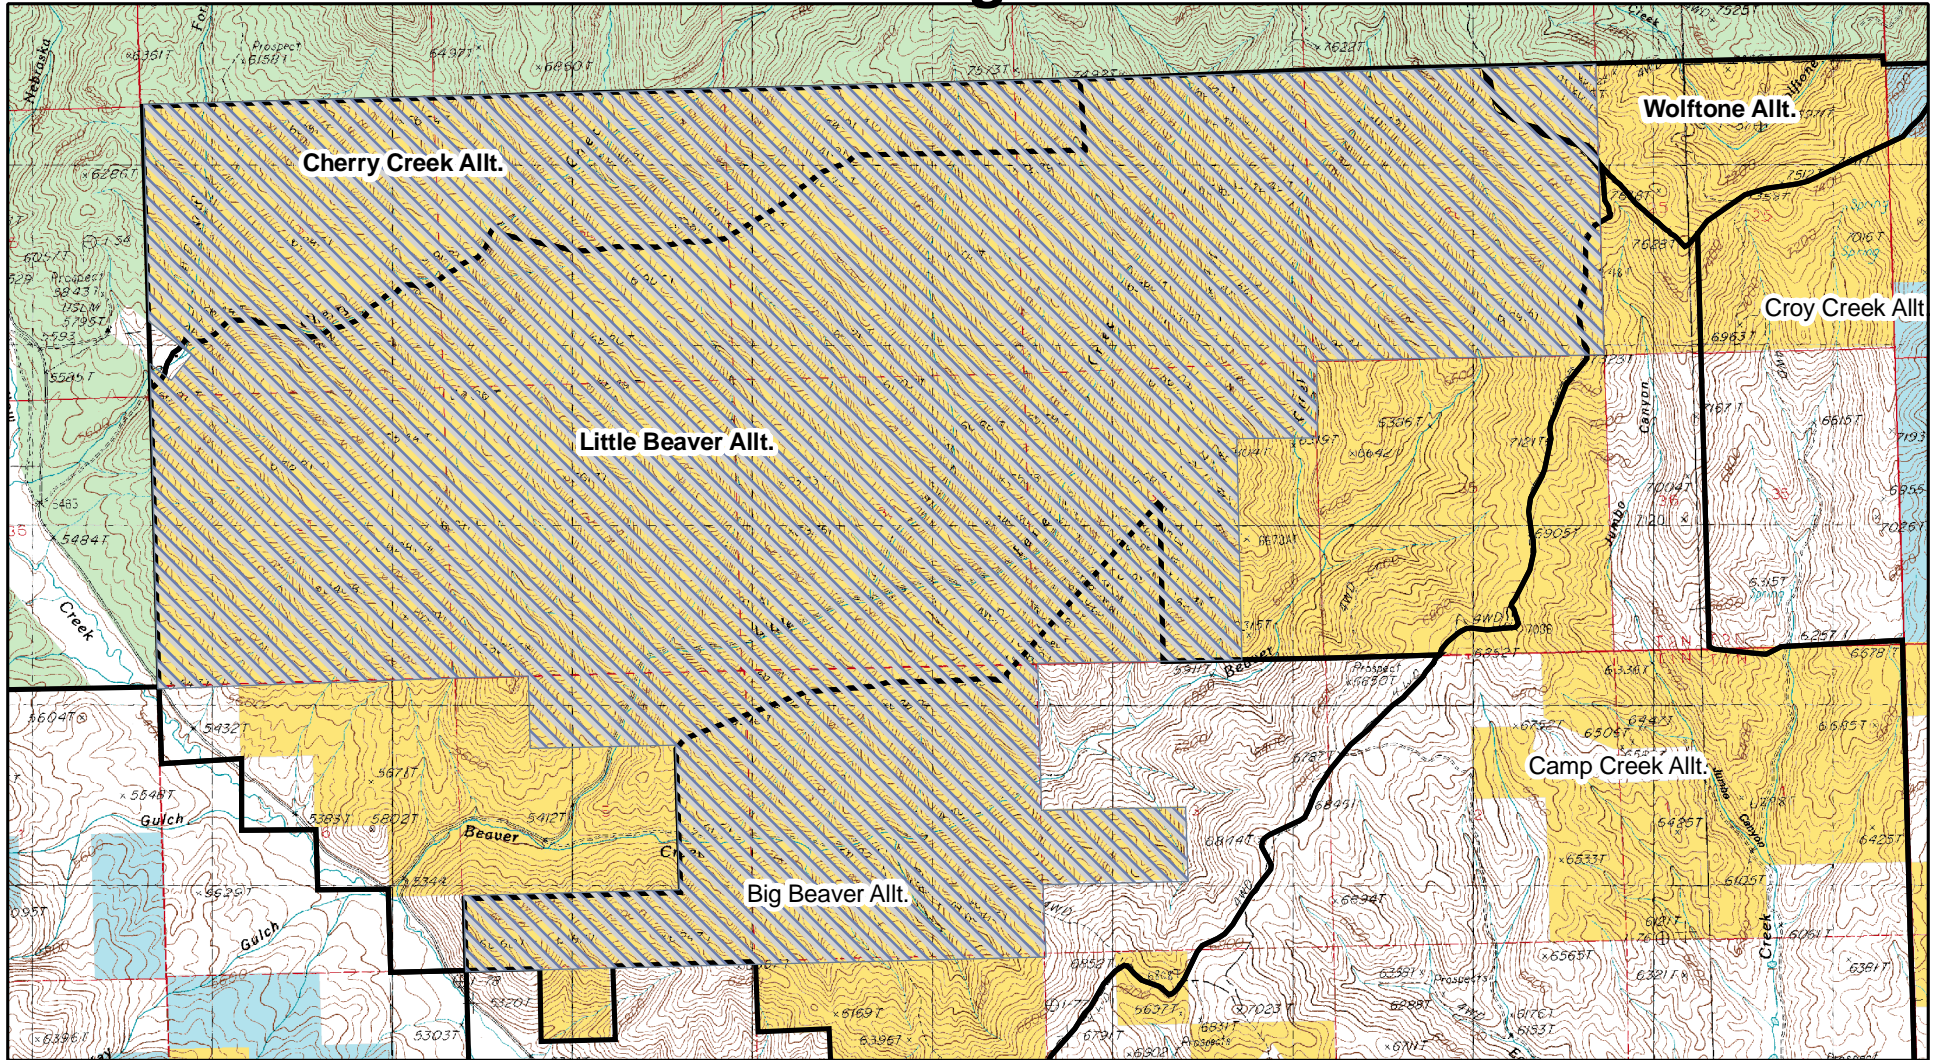

# Little Beaver/Big Beaver ACEC

US Dept. of the Interior  
Bureau of Land Management  
Twin Falls District, Idaho

### Legend

-  ACEC
-  Range Allotment
-  Bureau of Land Management
-  Forest Service
-  Private; other
-  State

No warranty is made by the Bureau of Land Management. The accuracy, reliability, or completeness of these data for individual use or aggregate use with other data is not guaranteed.

Map Created on: January 11, 2012  
Data Displayed in NAD\_1983\_UTM\_Zone\_11N Projection  
U:\PROJECT FILE.LB.CC.WOLF\MYMAPS\LBeaverBBeaverACEC.mxd  
Author: cjosaitis