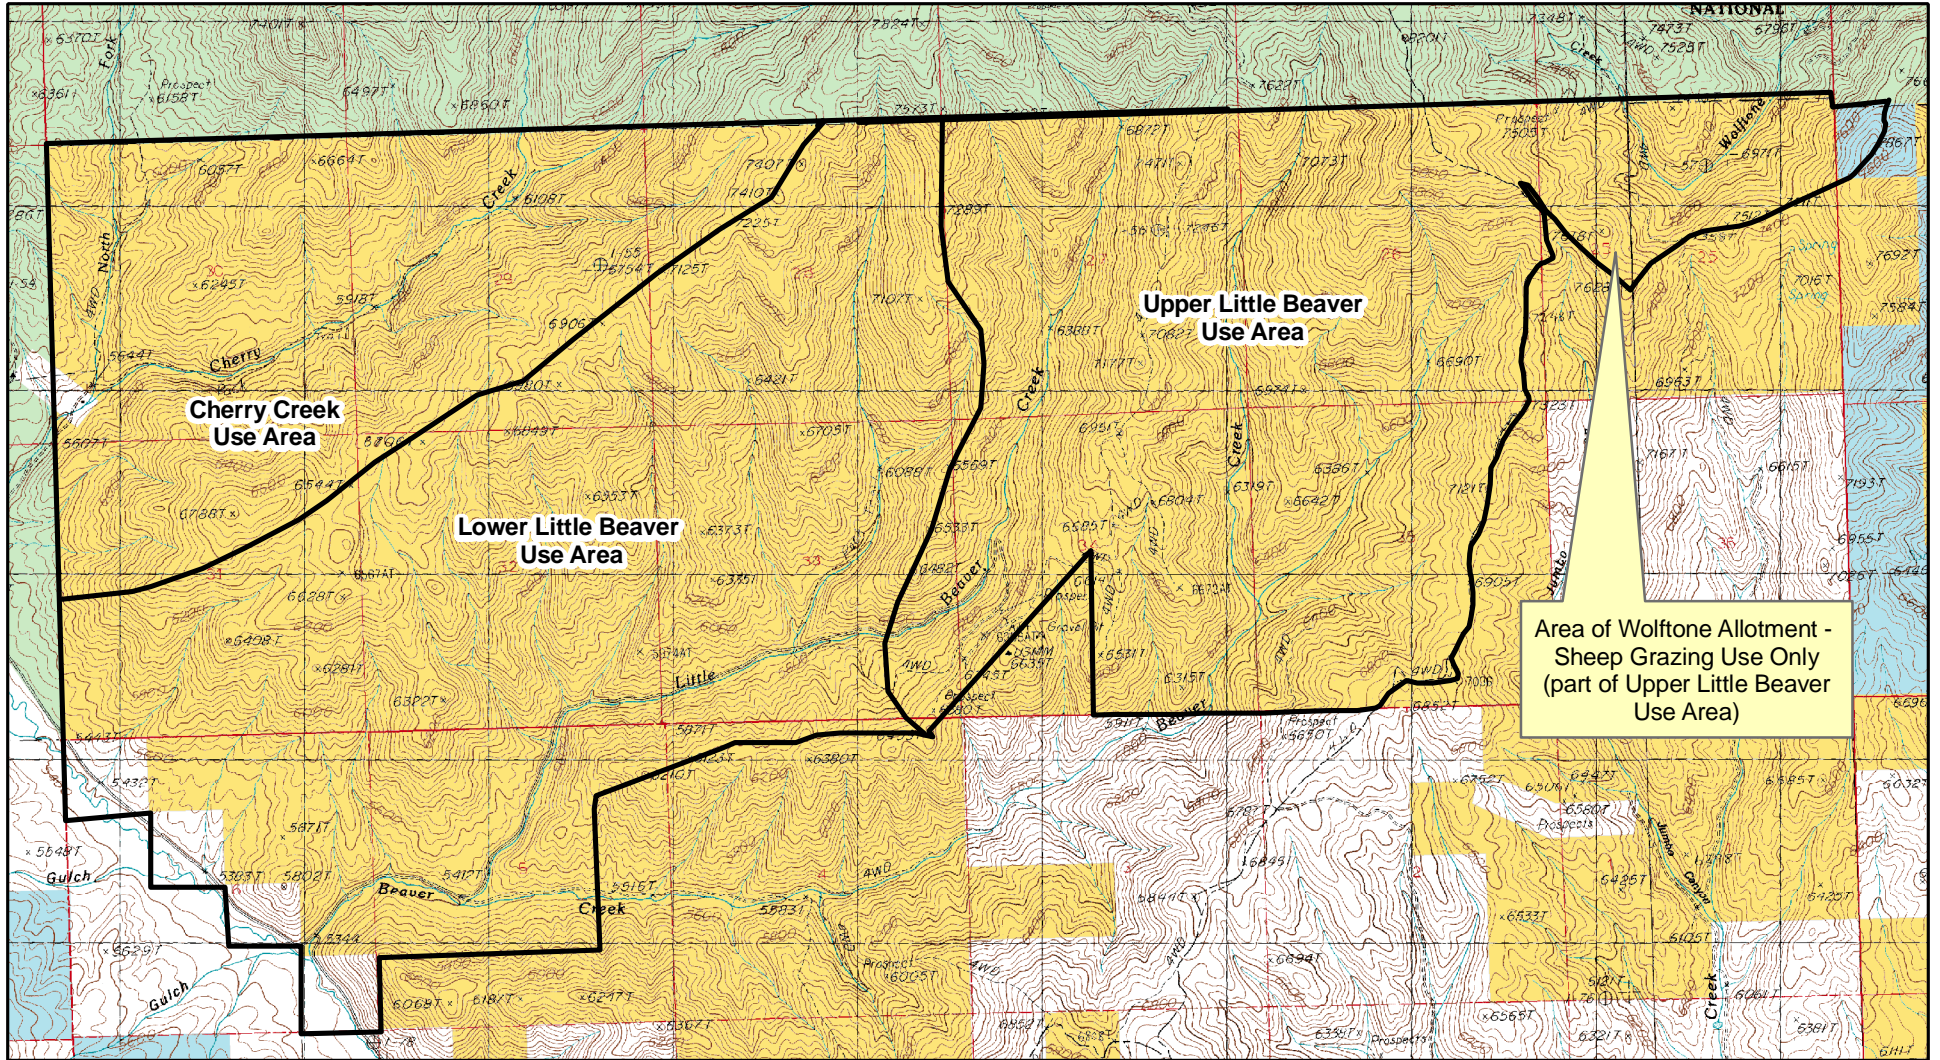

# Use Areas

US Dept. of the Interior  
Bureau of Land Management  
Twin Falls District, Idaho

No warranty is made by the Bureau of Land Management. The accuracy, reliability, or completeness of these data for individual use or aggregate use with other data is not guaranteed.

Map Created on: January 11, 2012  
Data Displayed in NAD\_1983\_UTM\_Zone\_11N Projection  
U:\PROJECT FILE.LB.CC.WOLF\MyMaps\UseAreas.mxd  
Author: cjosaitis