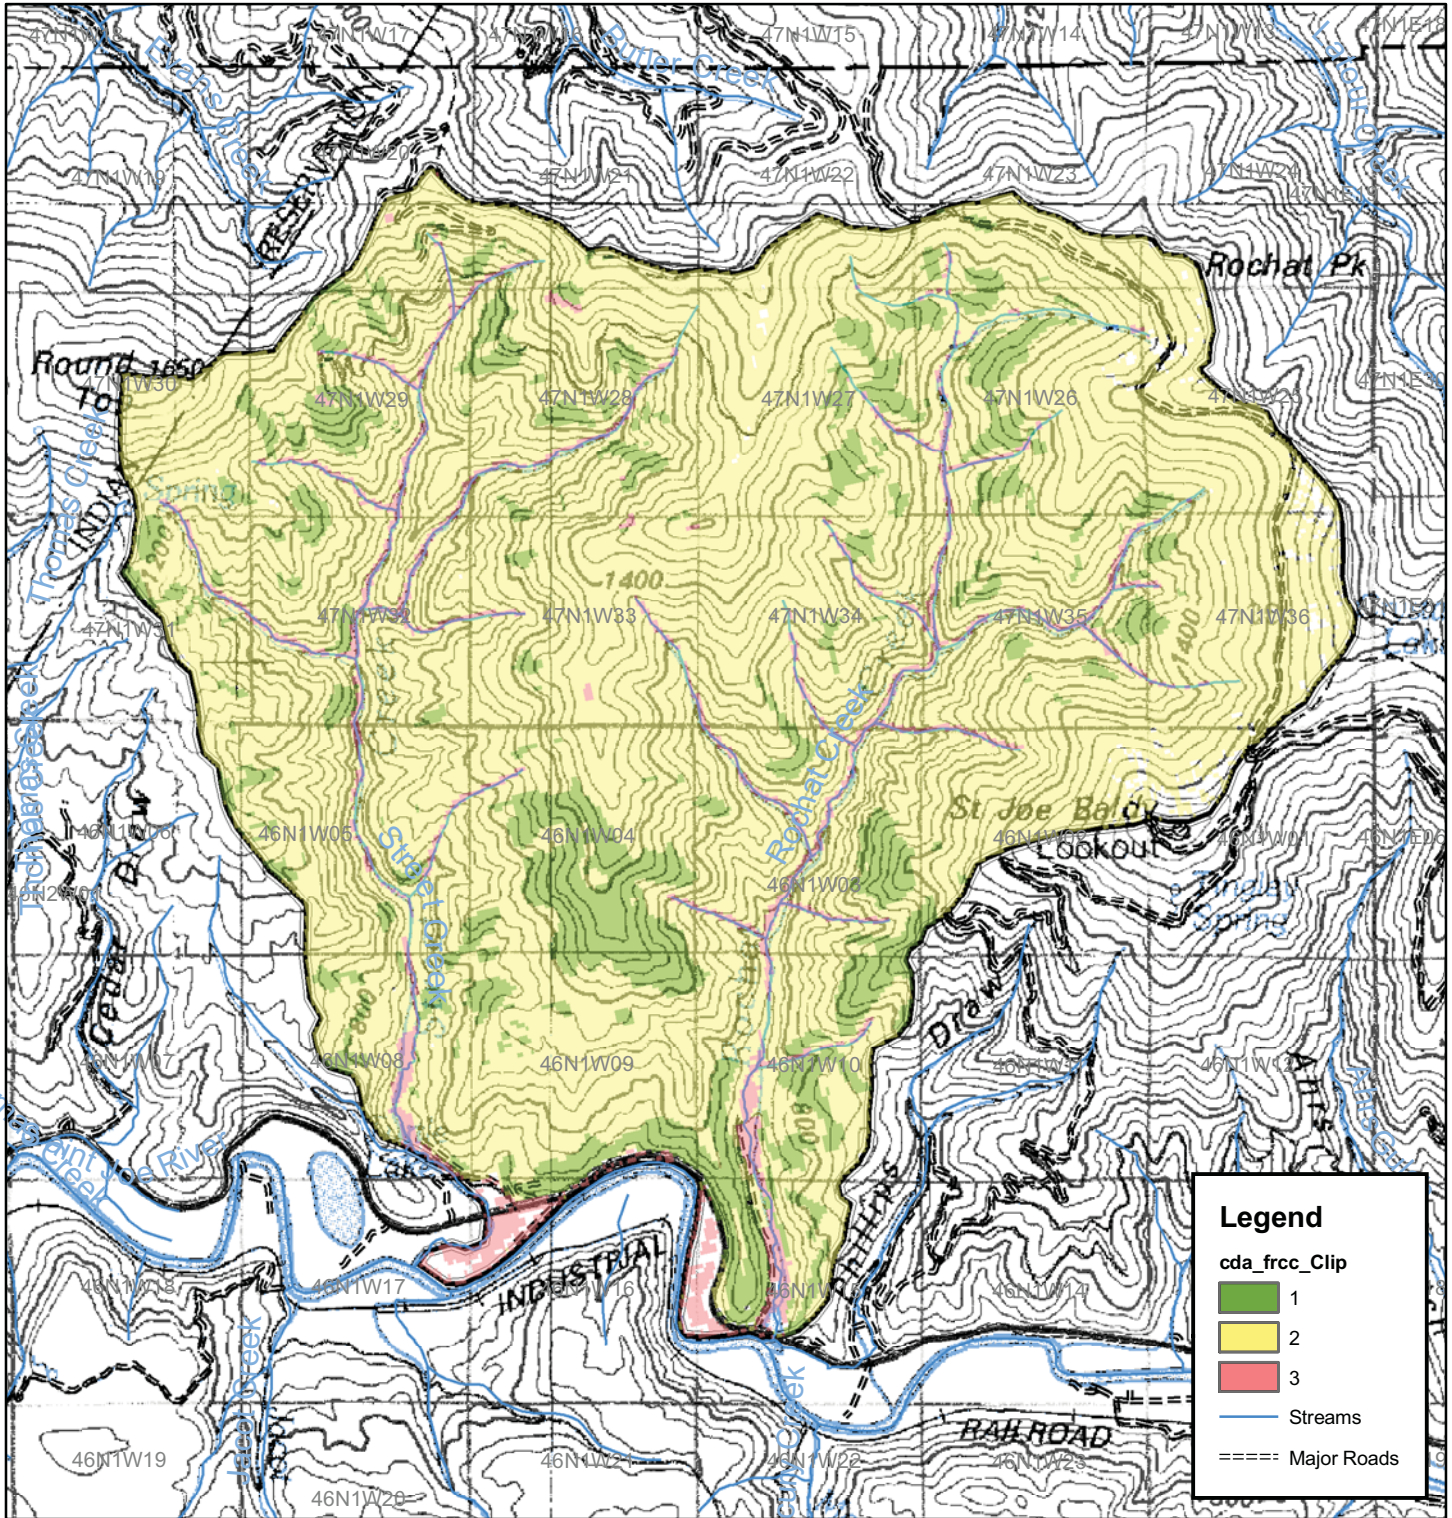

# Map 5. Rochat Creek Watershed Protection Plan

## Fire Regime Condition Class Rating

**Legend**

cda\_frcc\_Clip

- 1
- 2
- 3
- Streams
- Major Roads

The surface management status ("land ownership") should be used as a general guide only. Official land records, located at the Bureau of Land Management (BLM) and other offices, should be checked for up-to-date information concerning any specific tract of land.

Map Created: 1/12/2012