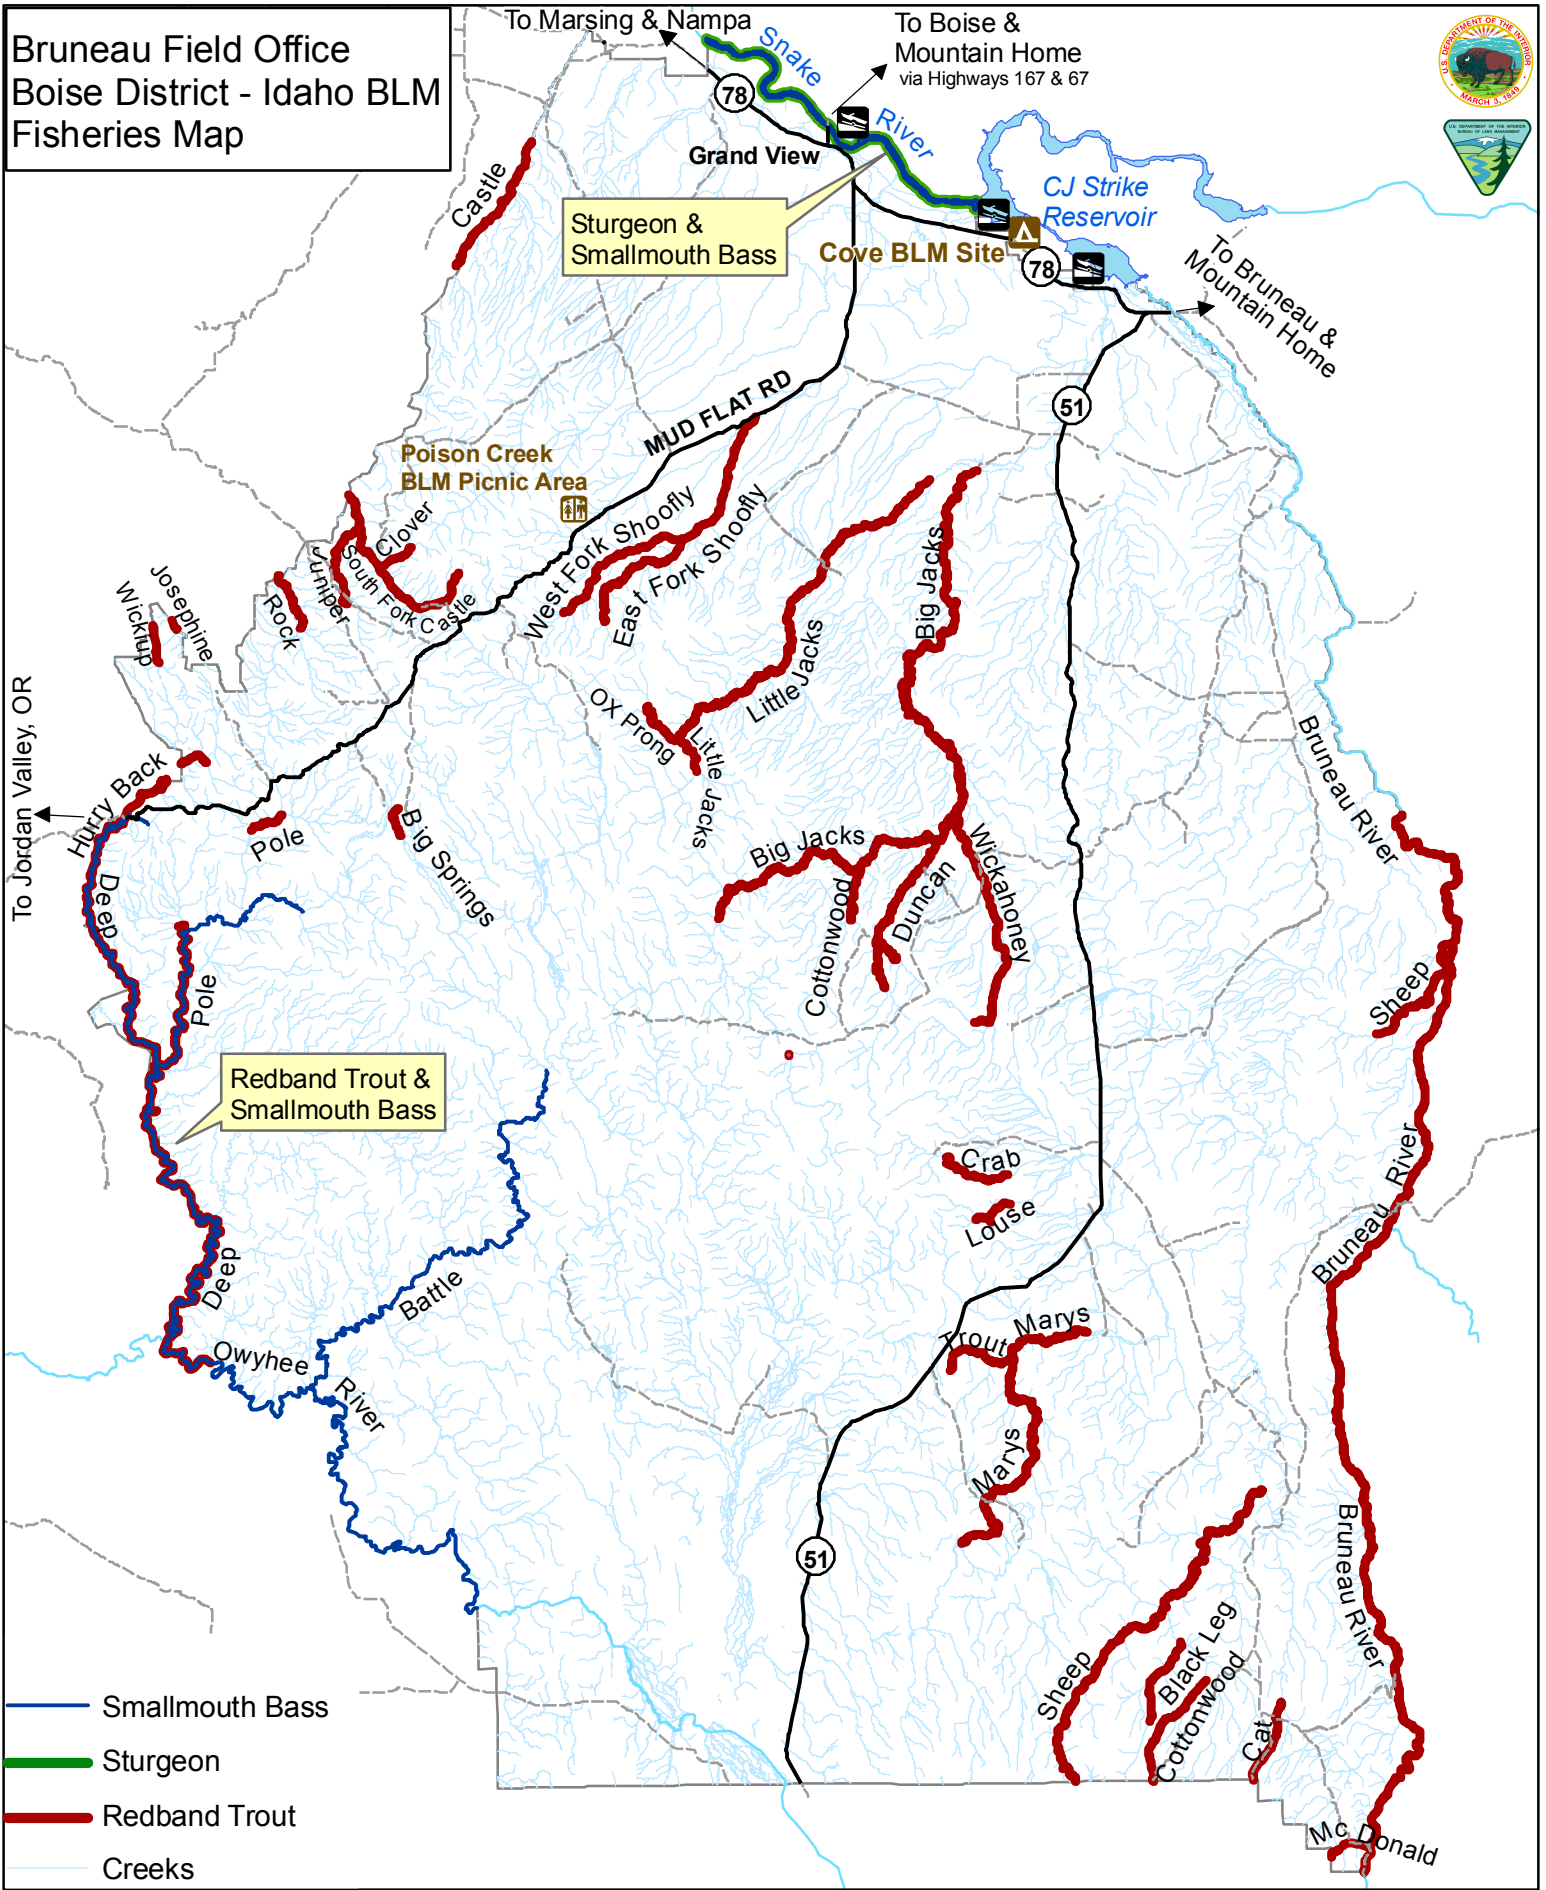

**Bruneau Field Office  
Boise District - Idaho BLM  
Fisheries Map**

- Roads
- Boat Ramp

No warranty is made by the Bureau of Land Management. The accuracy, reliability, or completeness of these data for individual use or aggregate use with other data is not guaranteed. The following cannot be made Section 508 compliant. For help with its (map) data or information, please contact the BLM Idaho State Office webmaster at 208-373-4000.