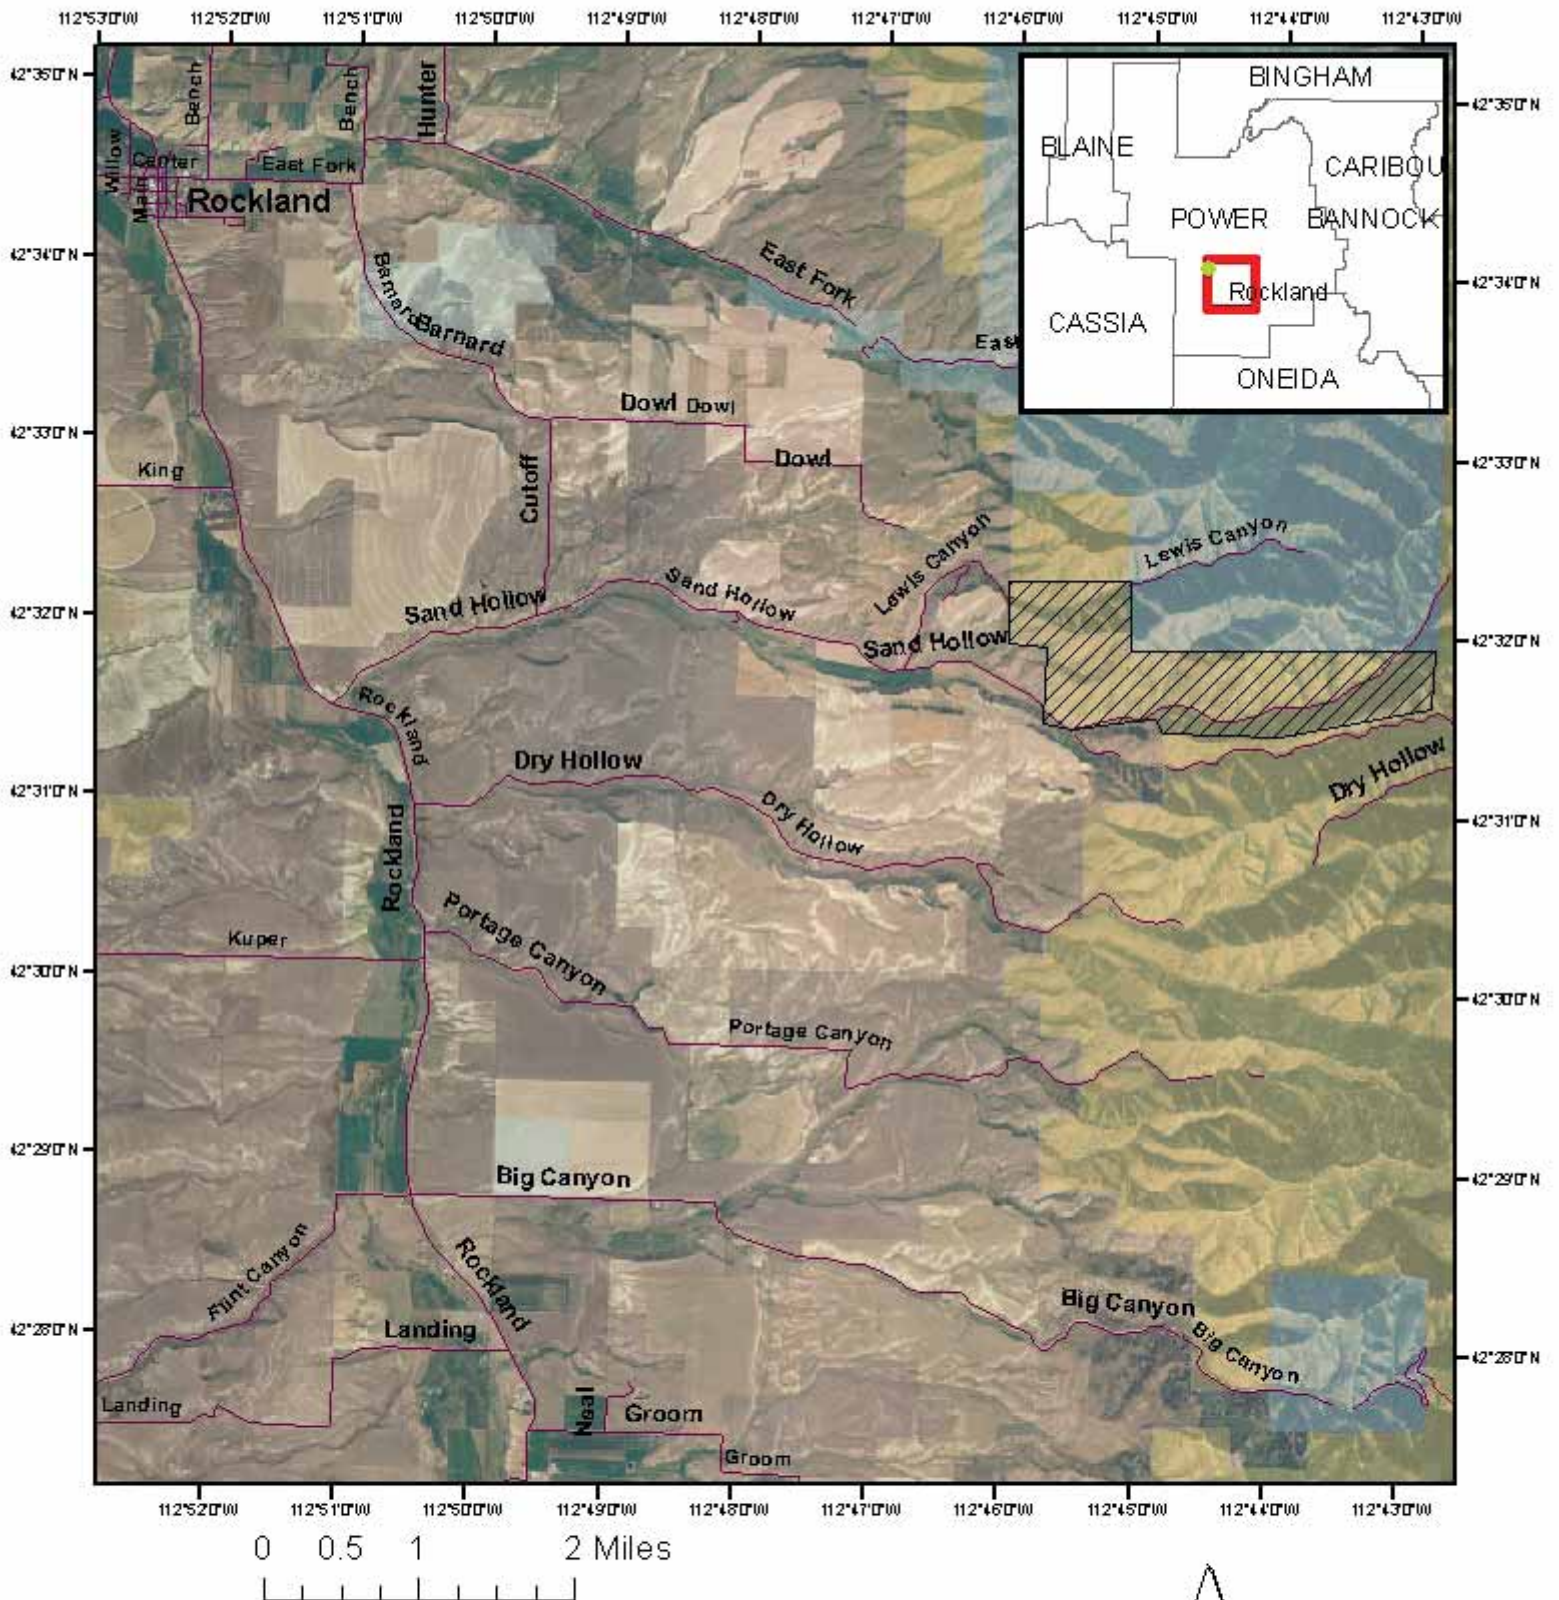

2009 Sand Hollow Firewood Location

1. **Legend**
2. Roads
   - Bureau of Land Management
   - USDA Land Use Lands
   - Private
   - State of Idaho
   - ▨ Firewood cutting Area

Permittee is responsible for ensuring they are on BLM designated land.
BLM Land Status Maps containing more specific ownership are available at the Pocatello and Malad BLM Offices.
Cost $4.00