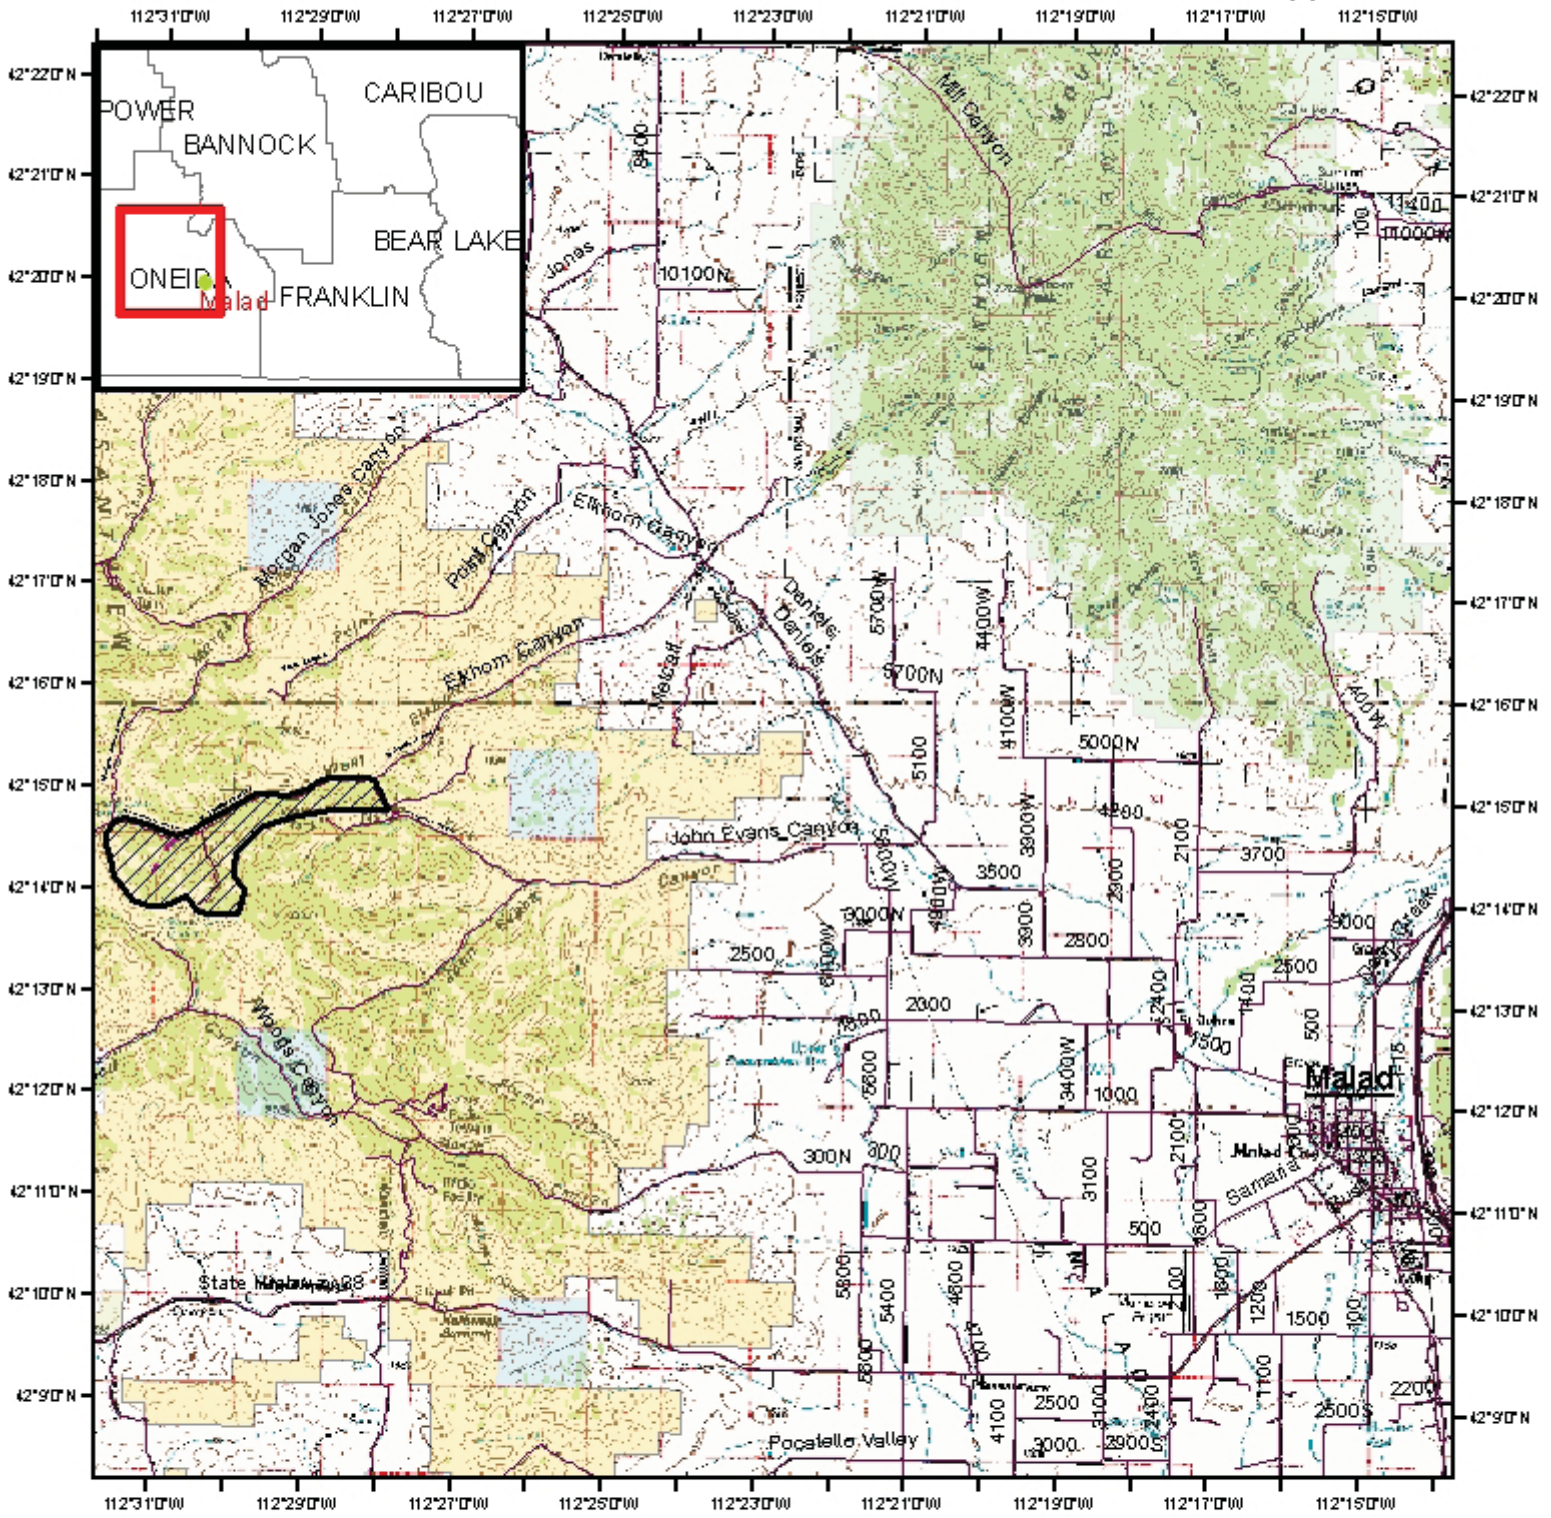

2009 West Elkhorn Firewood Location

0 1 2 4 Miles

1. **Legend**
2. Roads
   - **surface_management_status**
   - Bureau of Land Management
   - USDA Land Use Lands
   - Private
   - State of Idaho
   - US Forest Service
   - Firewood cutting Area

Permittee is responsible for ensuring they are on BLM designated land.

BLM Land Status Maps containing more specific ownership are available at the Pocatello and Malad BLM Offices. Cost $4.00