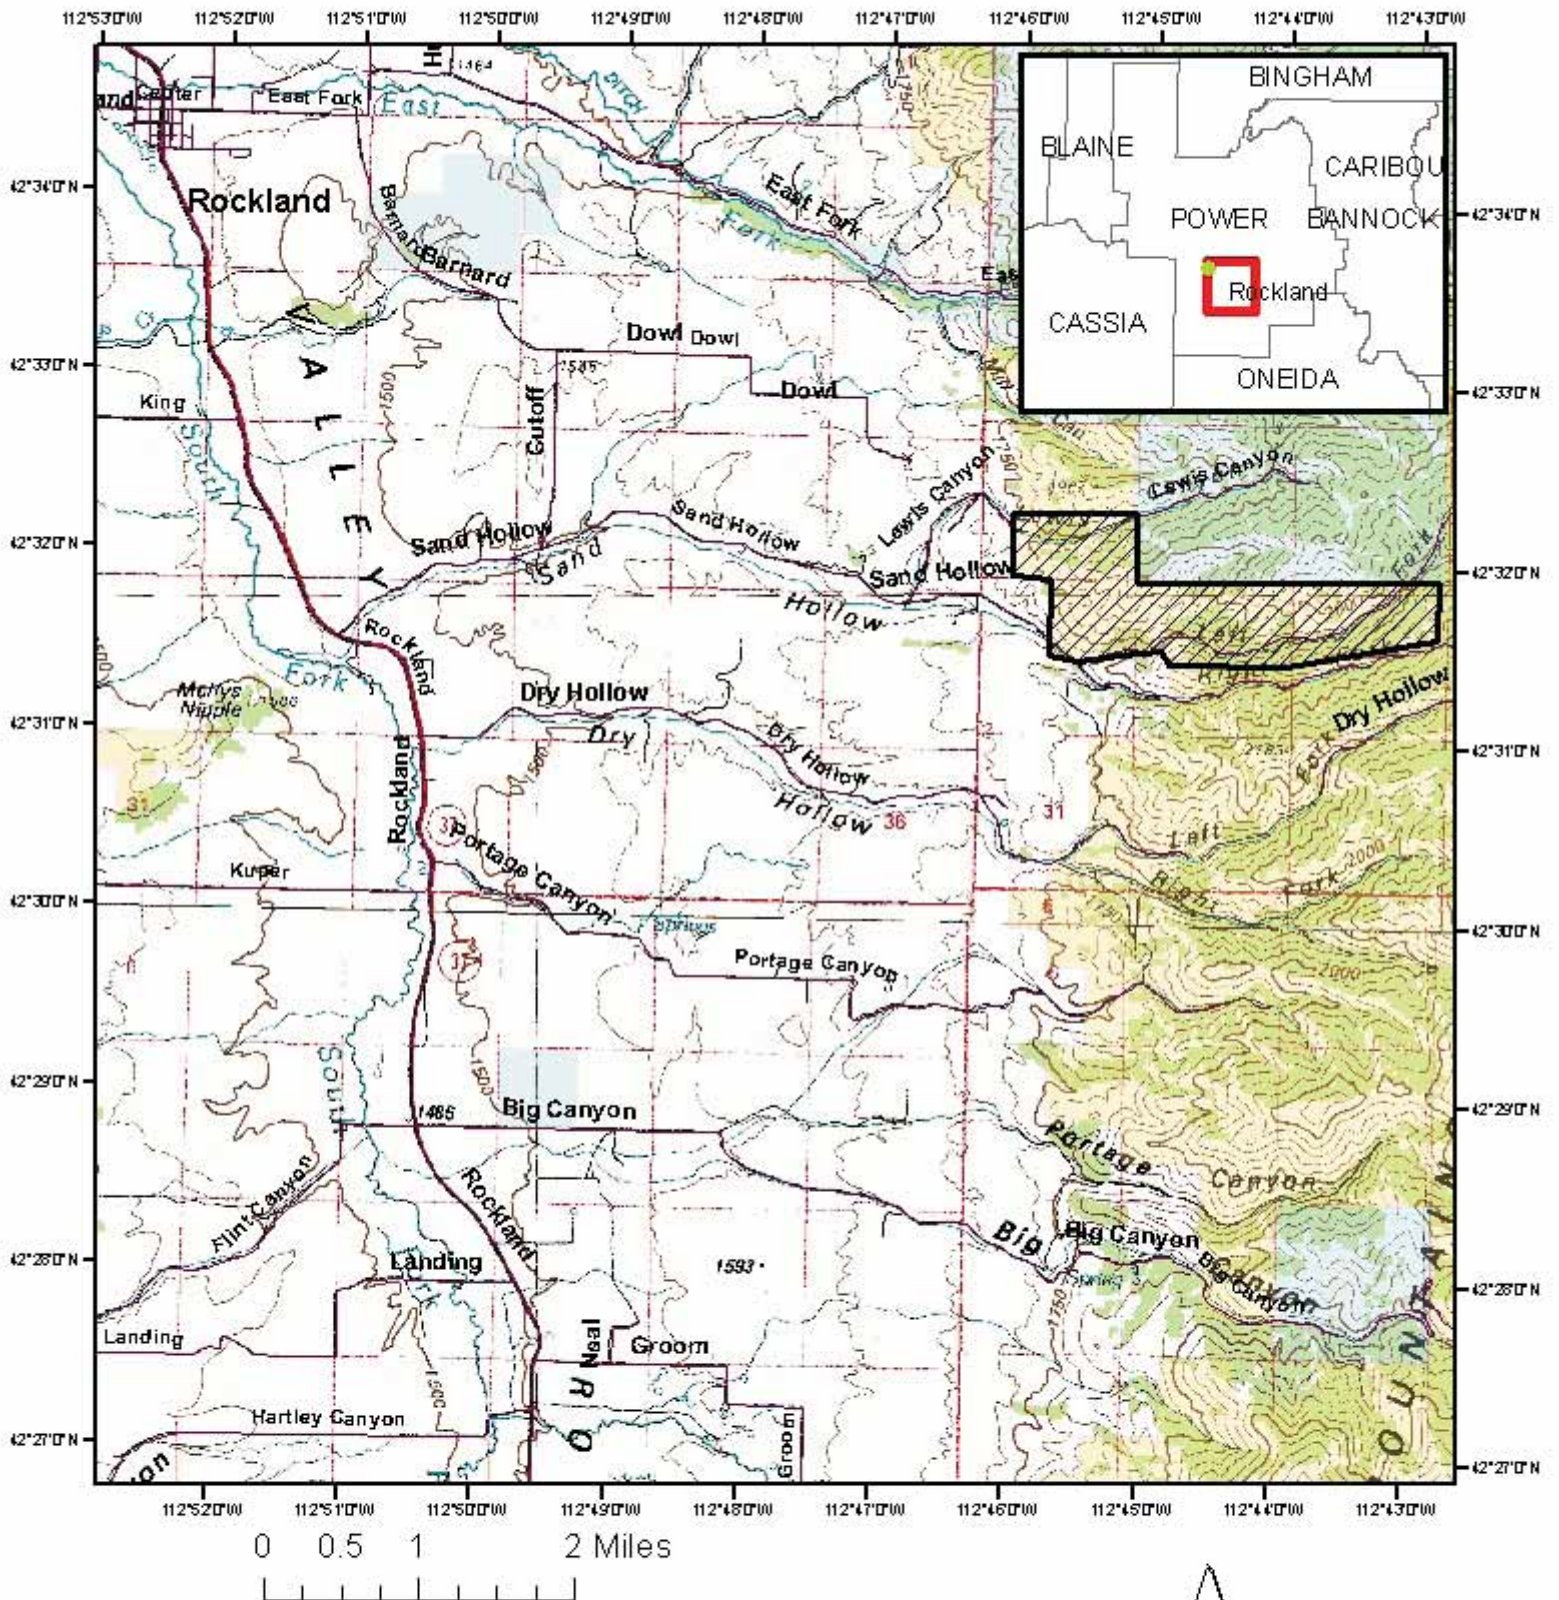

2009 Sand Hollow Firewood Location

1. **Legend**
2. Roads
   - Bureau of Land Management
   - USDA Land Use Lands
   - Private
   - State of Idaho
   - ▨ Firewood cutting Area

Permittee is responsible for ensuring they are on BLM designated land.
BLM Land Status Maps containing more specific ownership are available at the Pocatello and Malad BLM Offices.
Cost $4.00