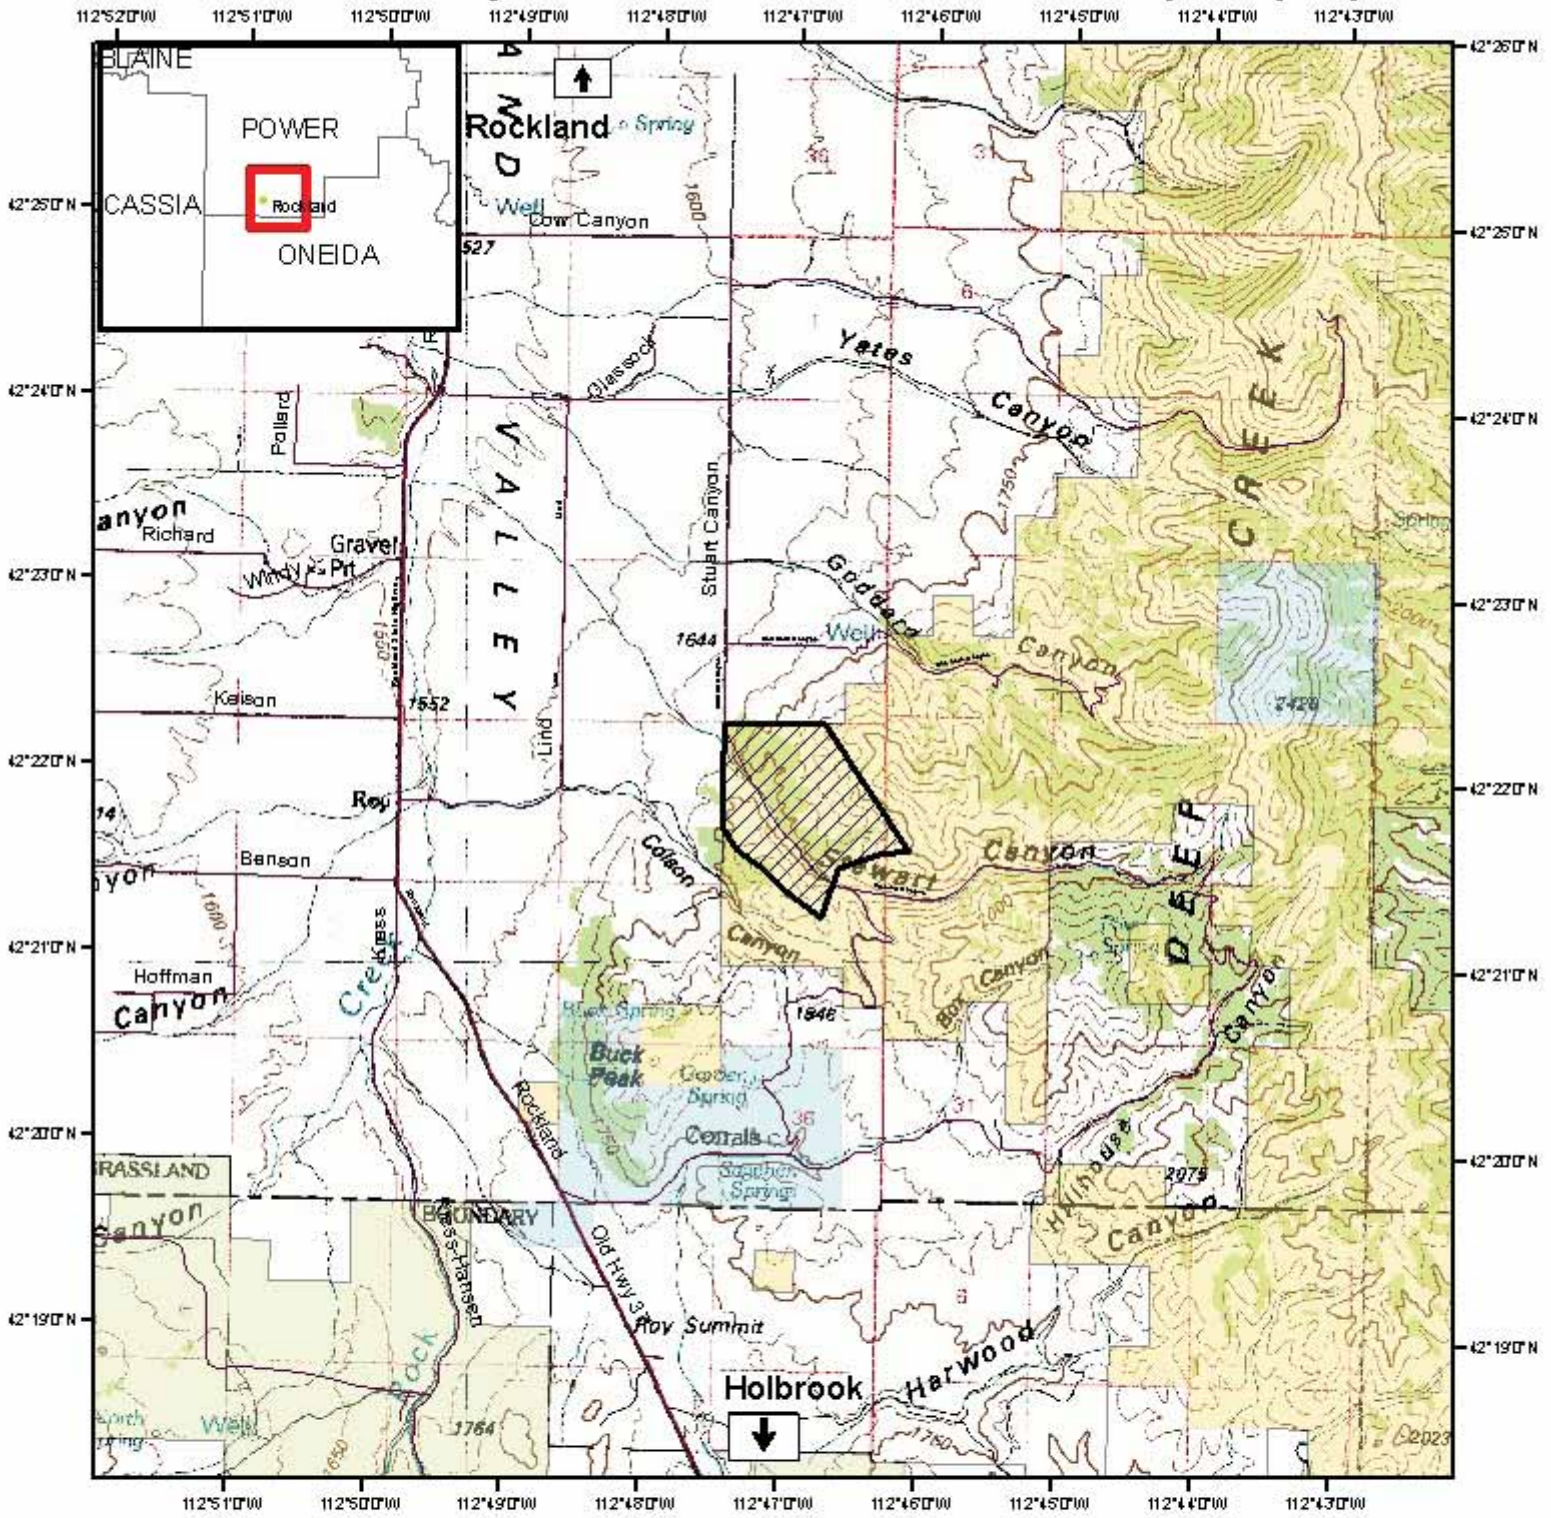

2009 Stewart Canyon Firewood/ Post Location (Juniper)

1. **Legend**
2. Roads
   - **surface_management_status**
   - Bureau of Land Management
   - USDA Land Use Lands
   - Private
   - State of Idaho
   - US Forest Service
   - Firewood cutting Area

Permittee is responsible for ensuring they are on BLM designated land.

BLM Land Status Maps containing more specific ownership are available at the Pocatello and Malad BLM Offices. Cost $4.00