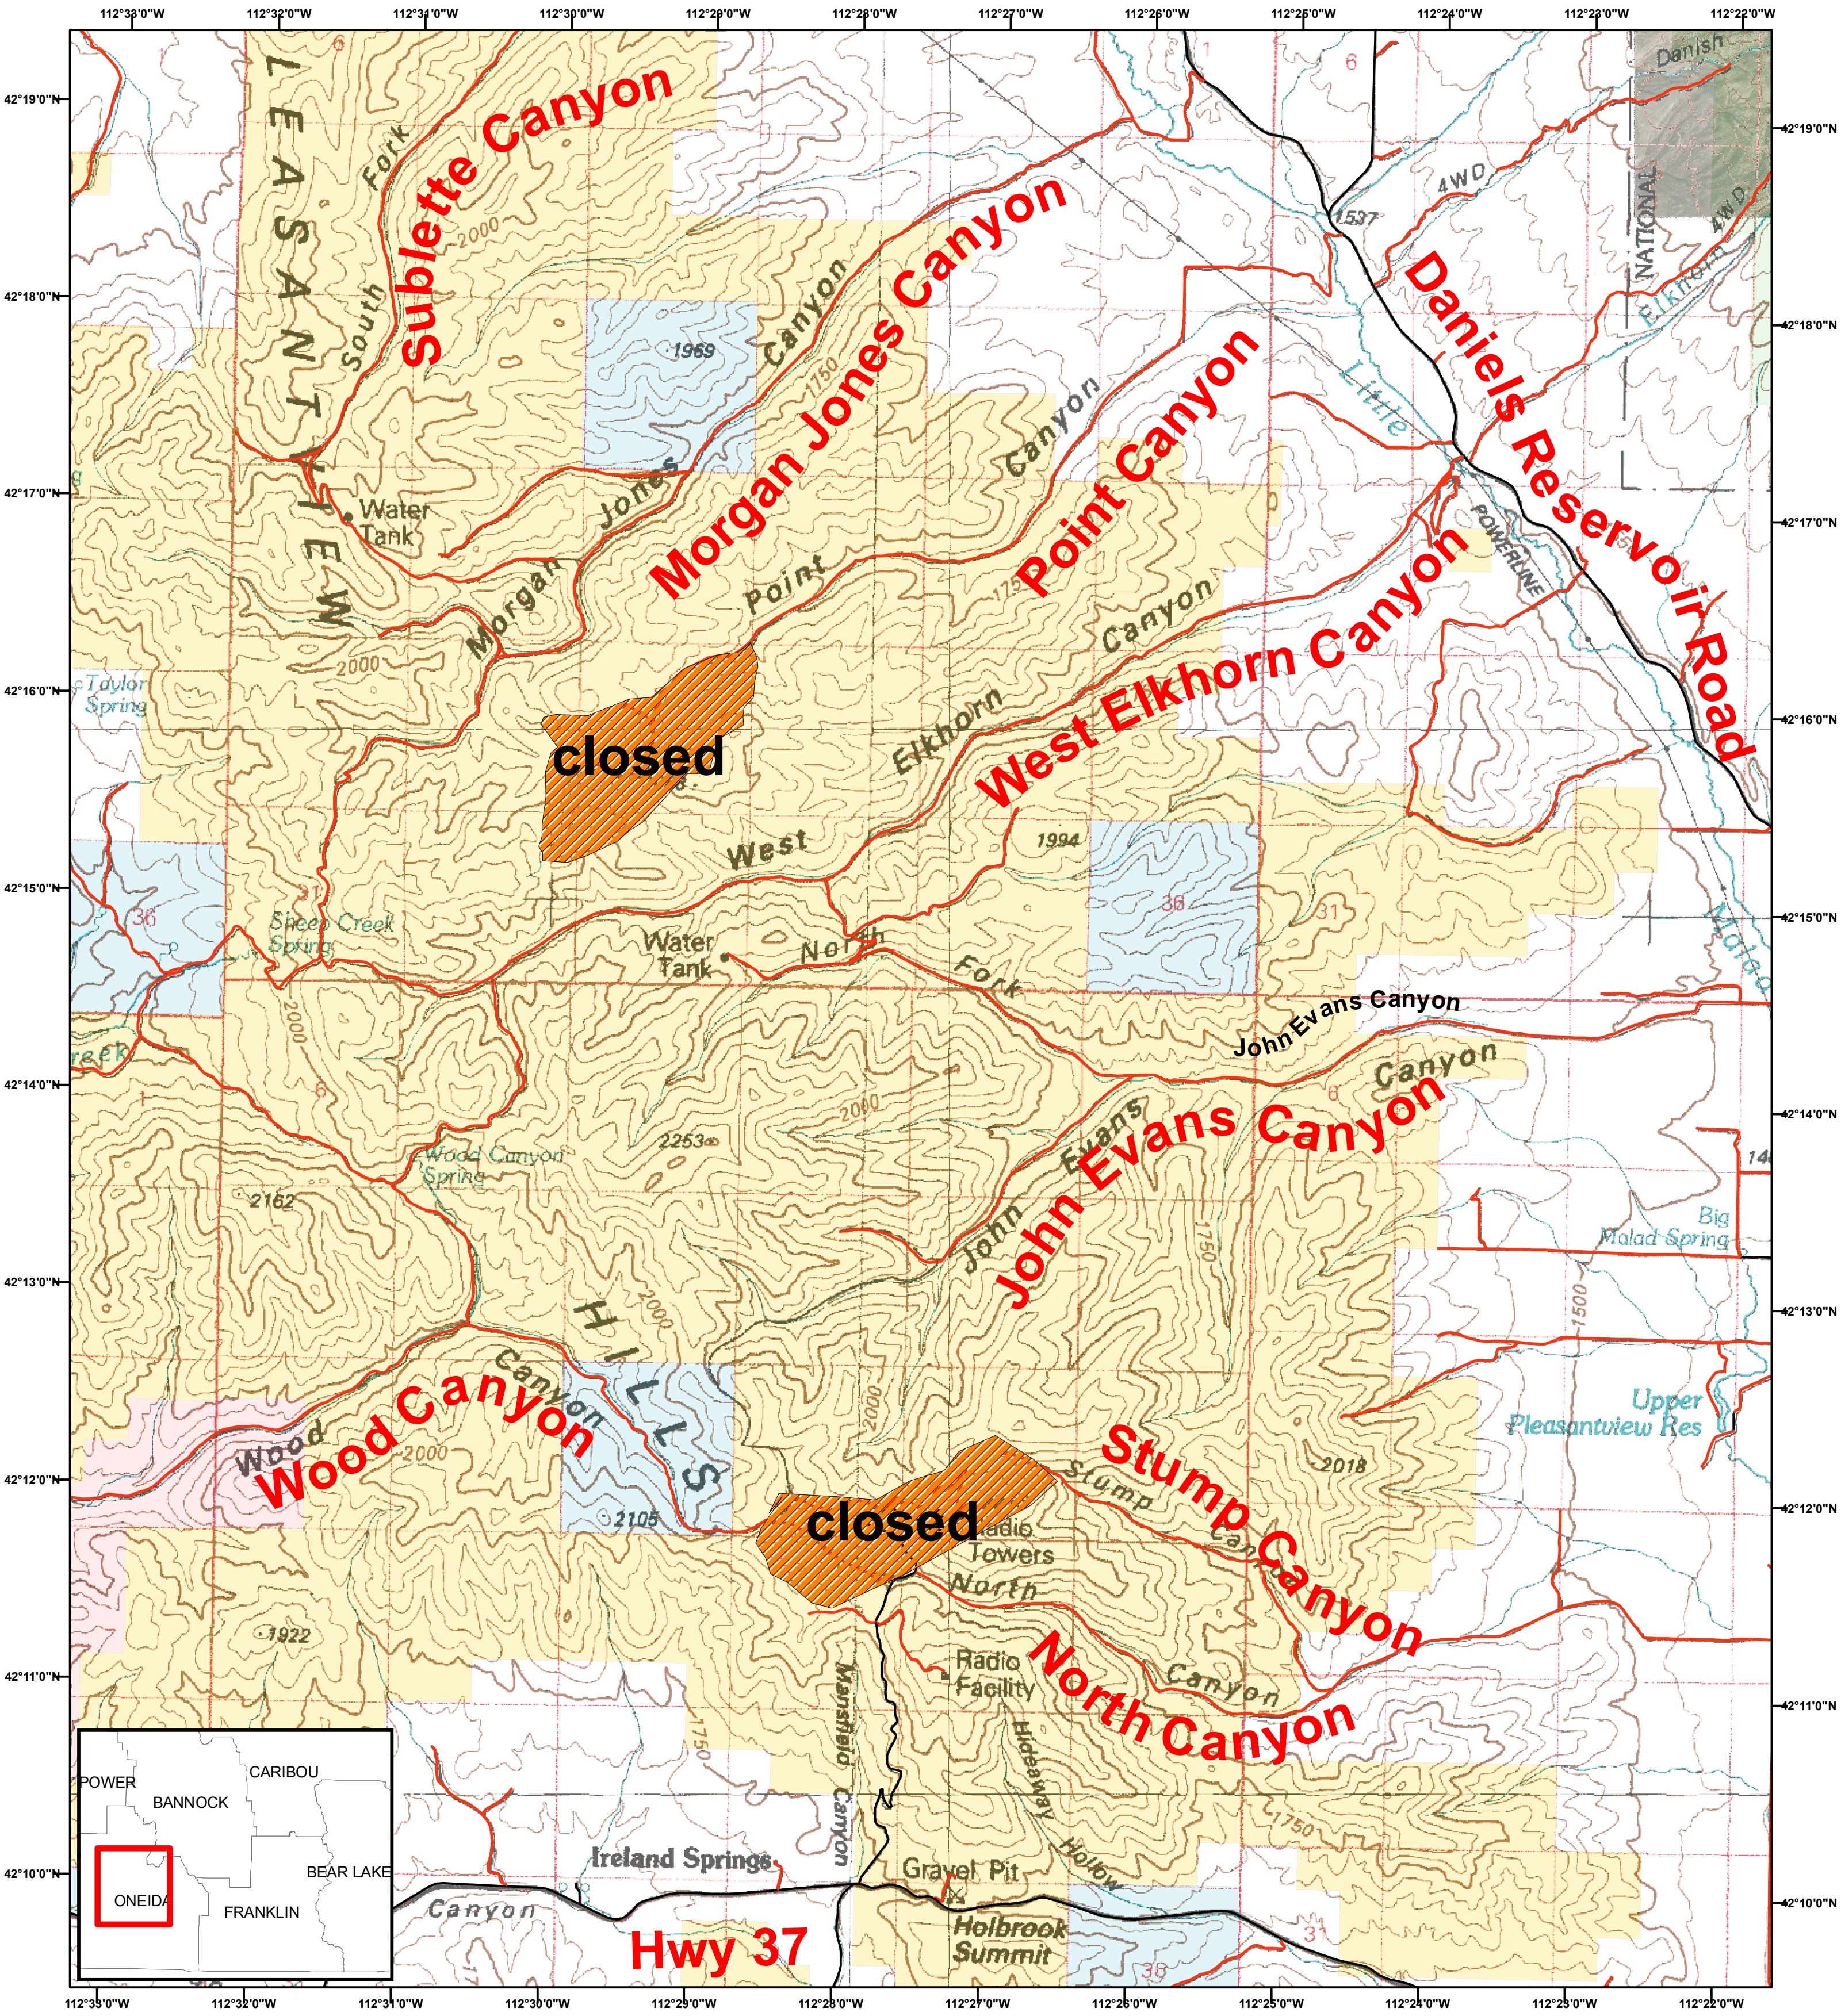

Pleasantview Firewood Information

- Legend**
- Bureau of Land Management
 - Bureau of Reclamation
 - Corps of Engineers; Military
 - Department of Energy; Other
 - Indian Reservation
 - DOI Bankhead-Jones
 - USDA Land Use Lands
 - National Park Service
 - National Wildlife Refuge
 - Private
 - State of Idaho
 - State: Fish and Game; Parks and Rec
 - US Forest Service
 - Closed Area, No Firewood Cutting

Date: June 2010
 Map Credit: Pocatello Field Office
 Data Sources:
 2009 NAIP imagery through
 Surface Management Agency: BLM Idaho State Office.

NO WARRANTY IS MADE BY THE BUREAU OF LAND MANAGEMENT. THE ACCURACY, RELIABILITY, OR COMPLETENESS OF THESE DATA FOR INDIVIDUAL USE OR AGGREGATE USE WITH OTHER DATA IS NOT GUARANTEED.