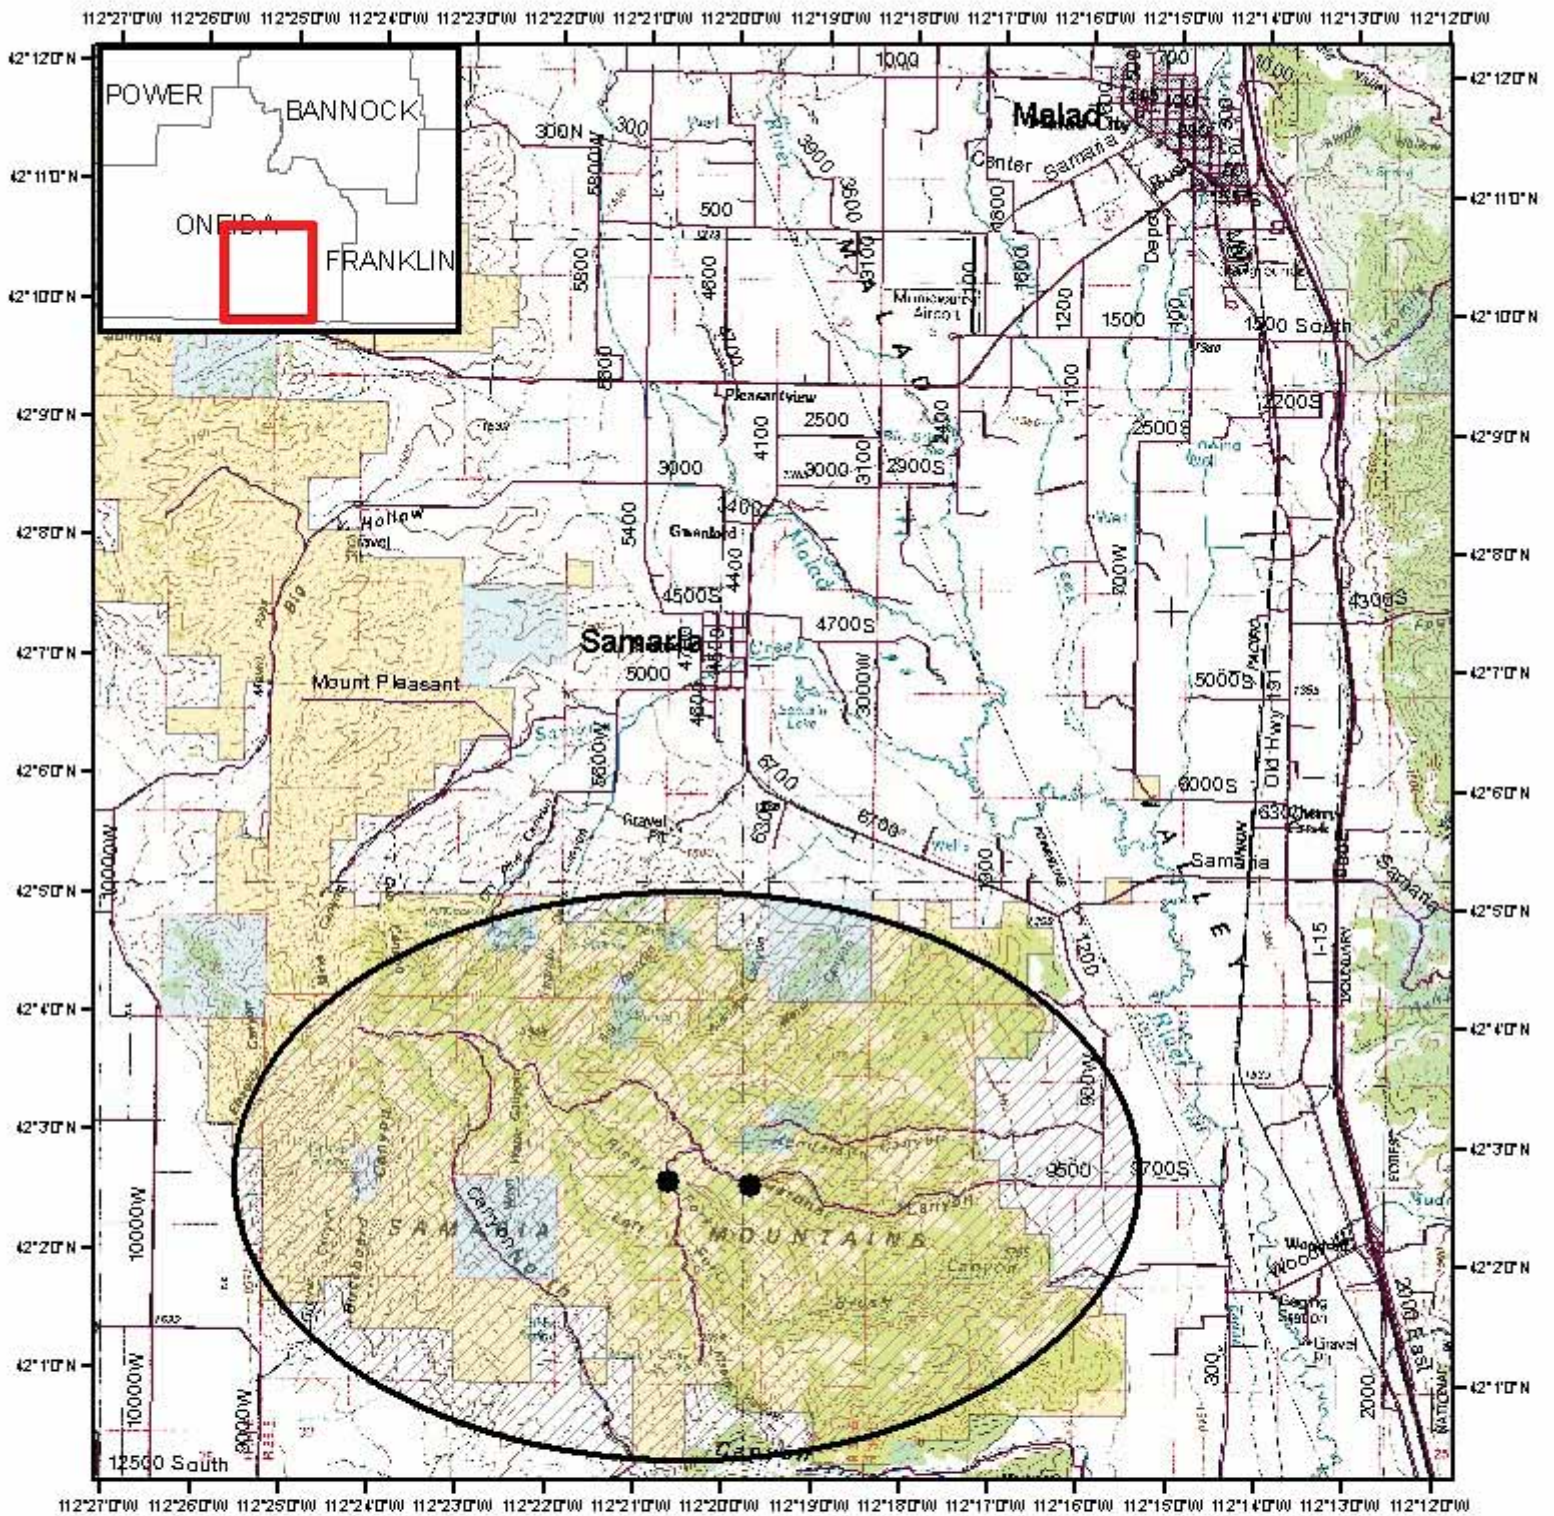

2009 Samaria Firewood Location Map

0 0.5 1 2 Miles

Legend

- Roads
- **surface_management_status**
- Bureau of Land Management
- USDA Land Use Lands
- Private
- State of Idaho
- US Forest Service
- Firewood cutting Area
- Standing dead noticed

All BLM LAND ONLY in this area is open for firewood cutting

Permittee is responsible for ensuring they are on BLM designated land.

BLM Land Status Maps containing more specific ownership are available at the Pocatello and Malad BLM Offices.
Cost $4.00