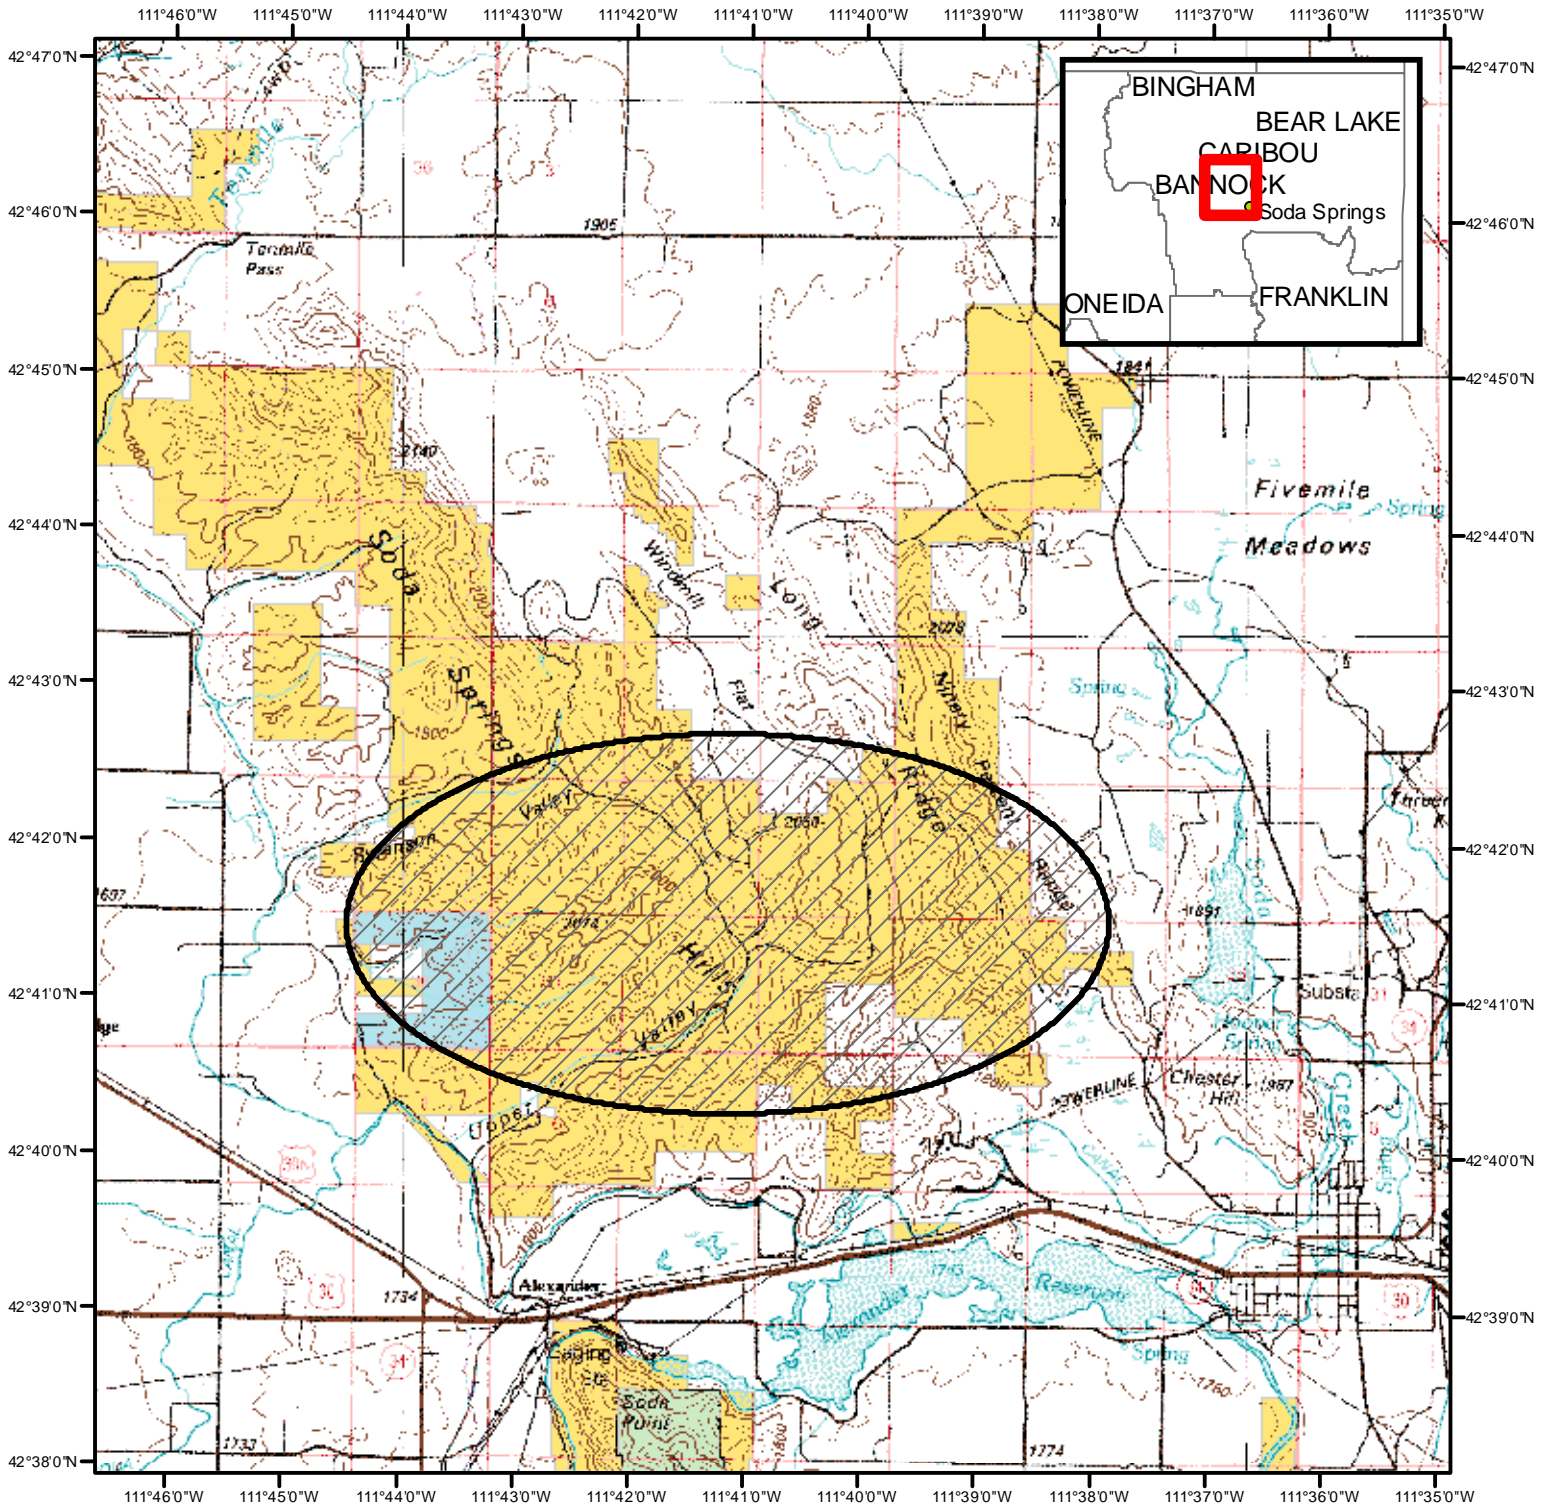

2010 Soda Hills Firewood Location Map

- Legend**
- Bureau of Land Management
 - Private
 - State of Idaho
 - US Forest Service
 - Firewood cutting Area

All BLM LAND ONLY in this area is open for firewood cutting
Permittee is responsible for ensuring they are on BLM designated land.

BLM Land Status Maps containing more specific ownership are available at the Pocatello and Malad BLM Offices.
 Cost \$4.00