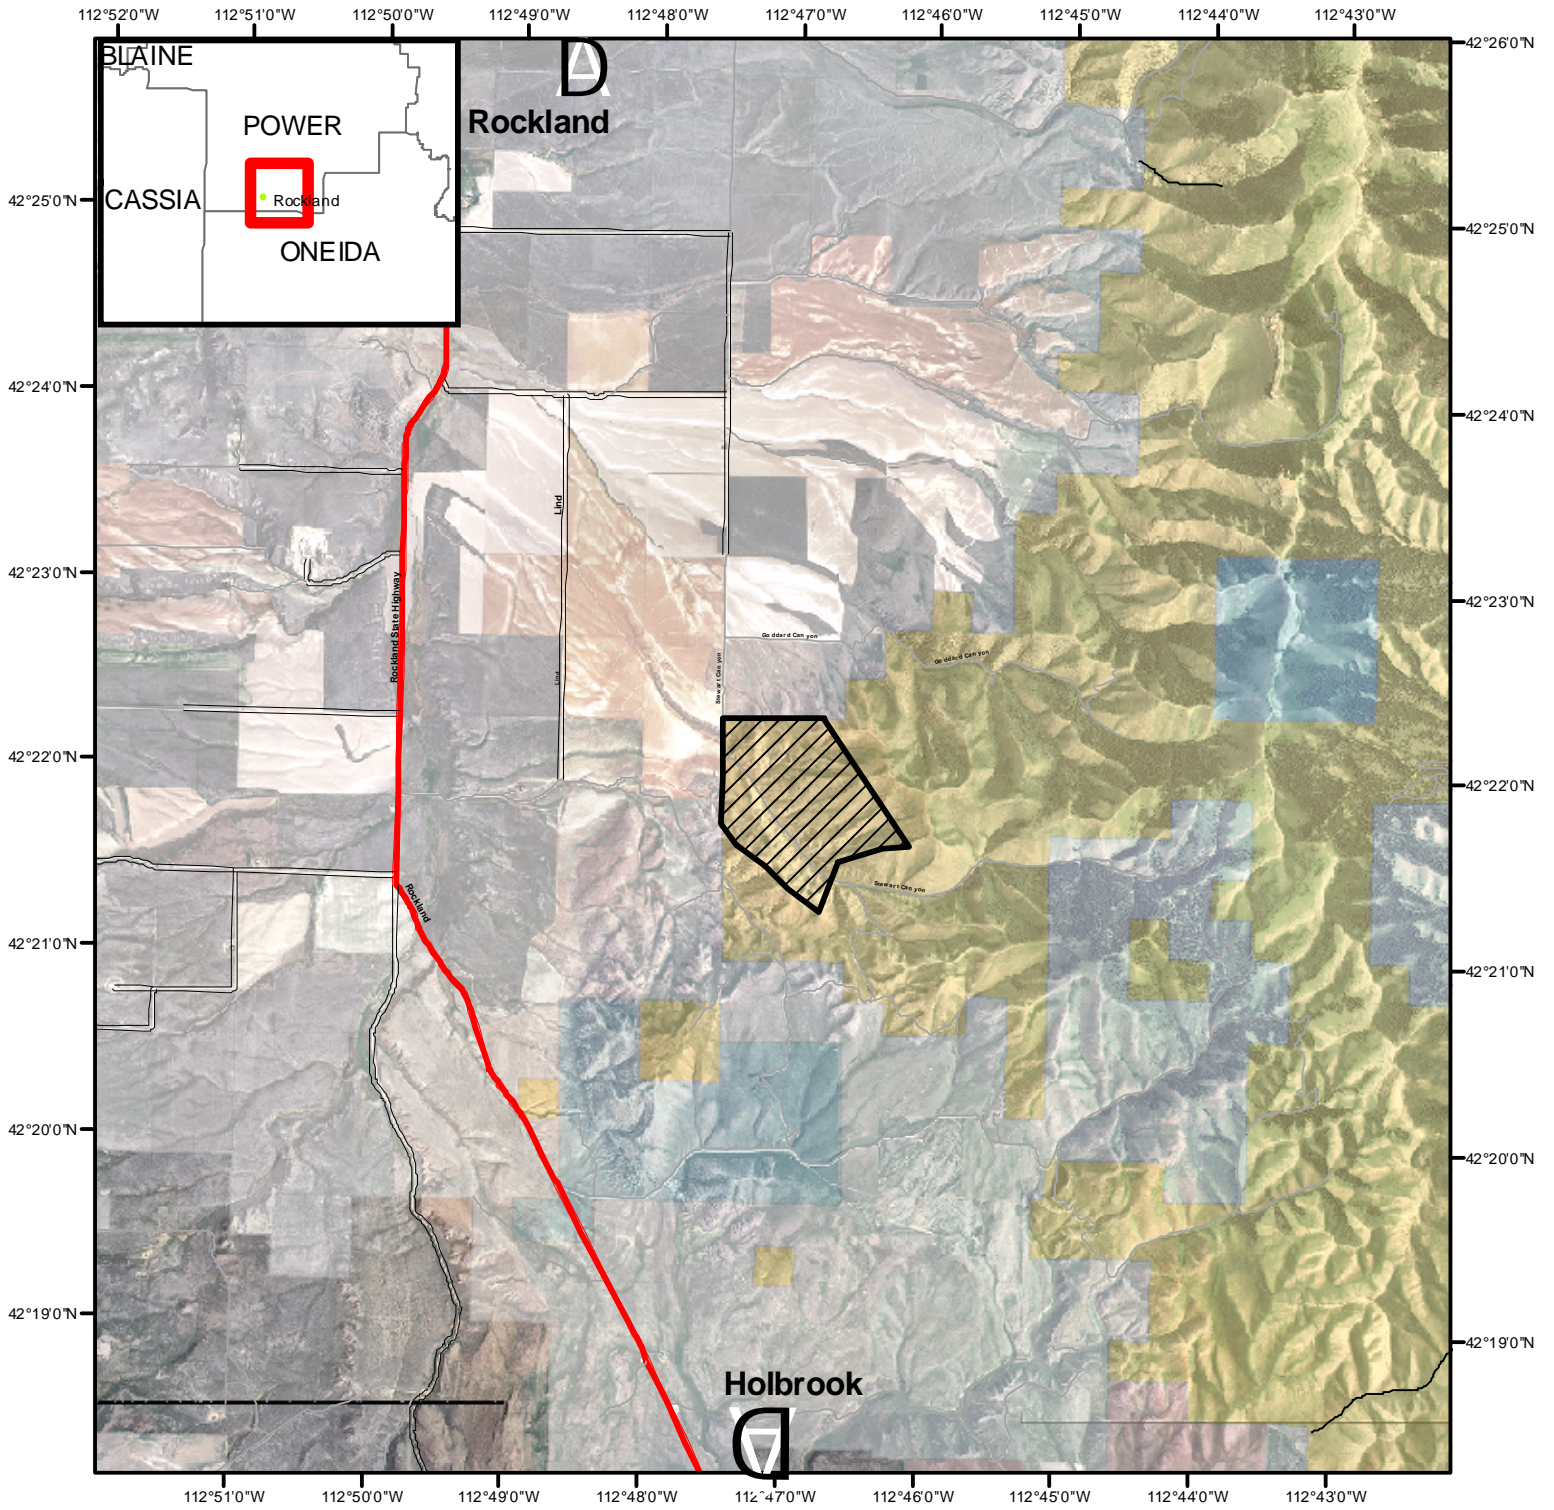

2010 Stewart Canyon Firewood/ Post Location (Juniper)

Legend

- Bureau of Land Management
- DOI Bankhead-Jones
- Private
- State of Idaho
- Firewood cutting Area

BLM LAND STATUS MAPS CONTAINING MORE SPECIFIC OWNERSHIP ARE AVAILABLE AT THE POCATELLO AND MALAD BLM OFFICES. COST \$4.00

Permittee is responsible for ensuring they are on BLM designated land.

BLM Land Status Maps containing more specific ownership are available at the Pocatello and Malad BLM Offices. Cost \$4.00