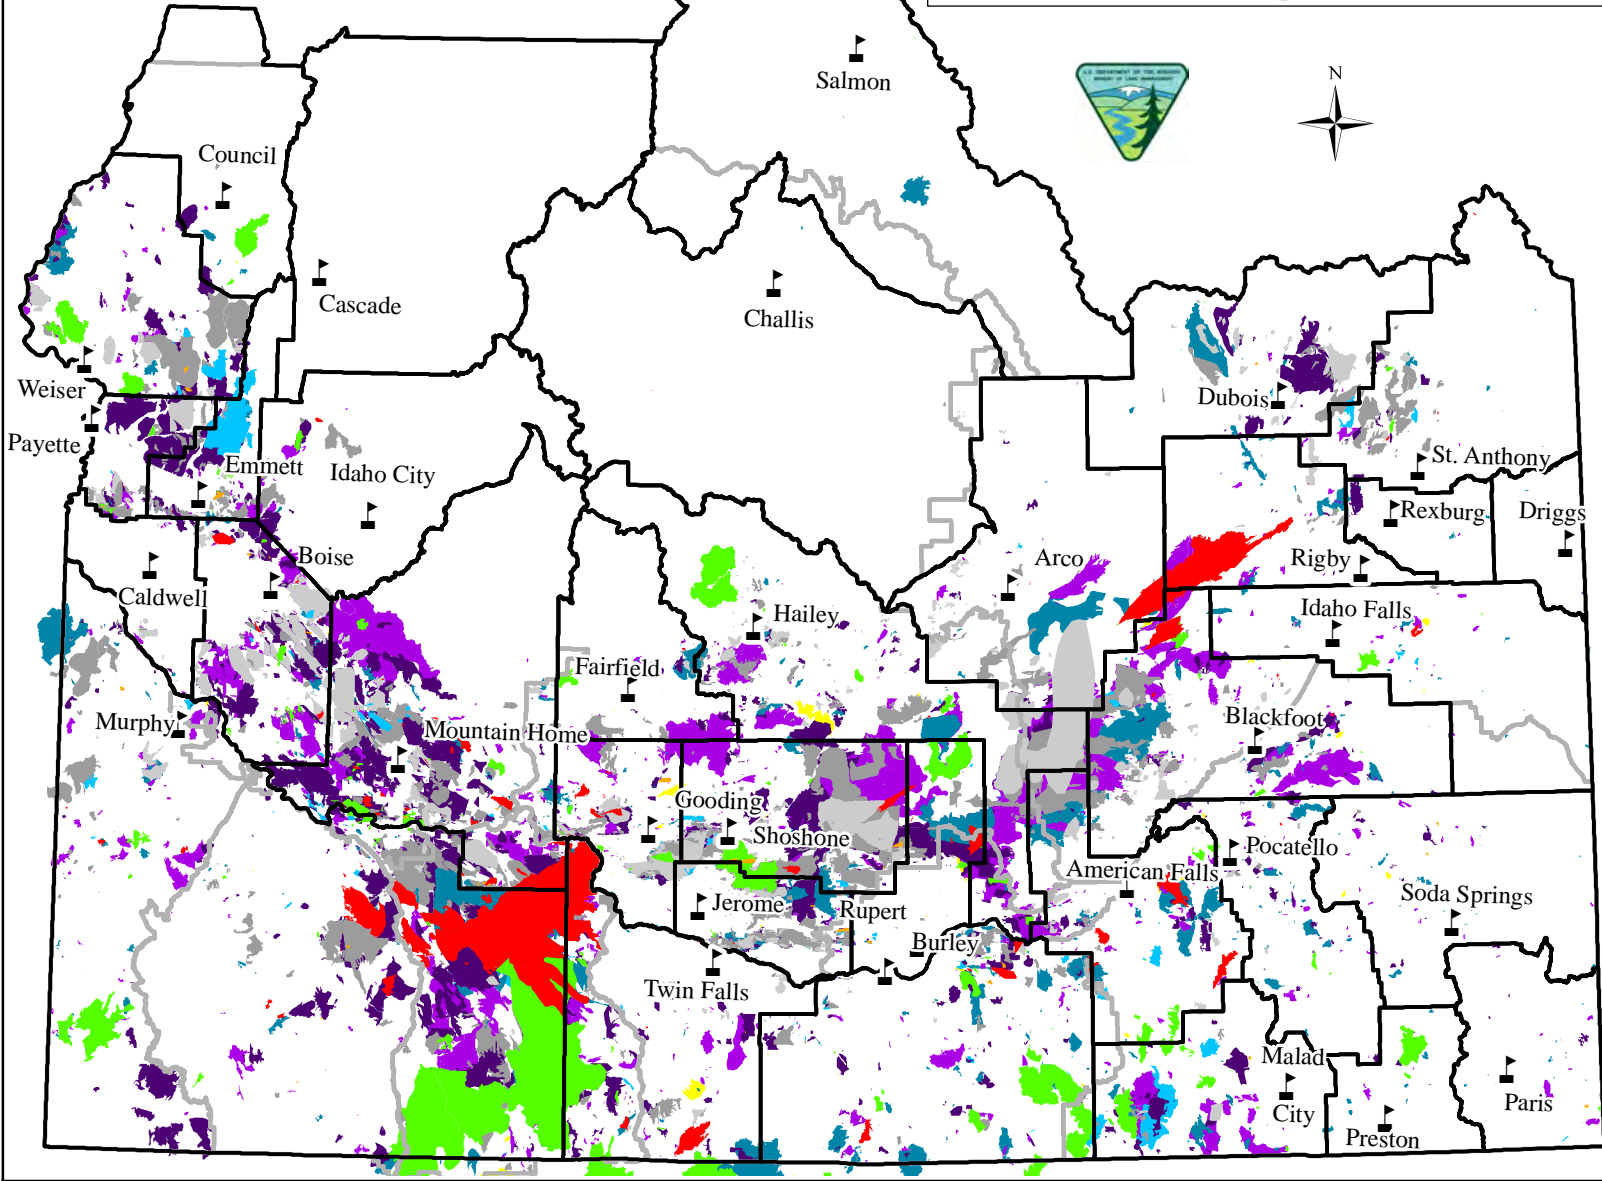

Bureau of Land Management Historic Fires in Southern Idaho 1939-2010

- Burley
- Jarvis
- Bruneau
- Pocatello
- Owyhee
- Shoshone
- Upper Snake
- Challis
- Four Rivers
- Salmon
- Cottonwood
- Coeur d'Alene

BLM Field Office Boundary

Only perimeters collected or acquired by the BLM displayed. May be incomplete for some years / areas. In general limited to areas administered by or adjacent to the BLM. Some fire perimeters might not display due to overlapping fires occurring in the same area during different years.