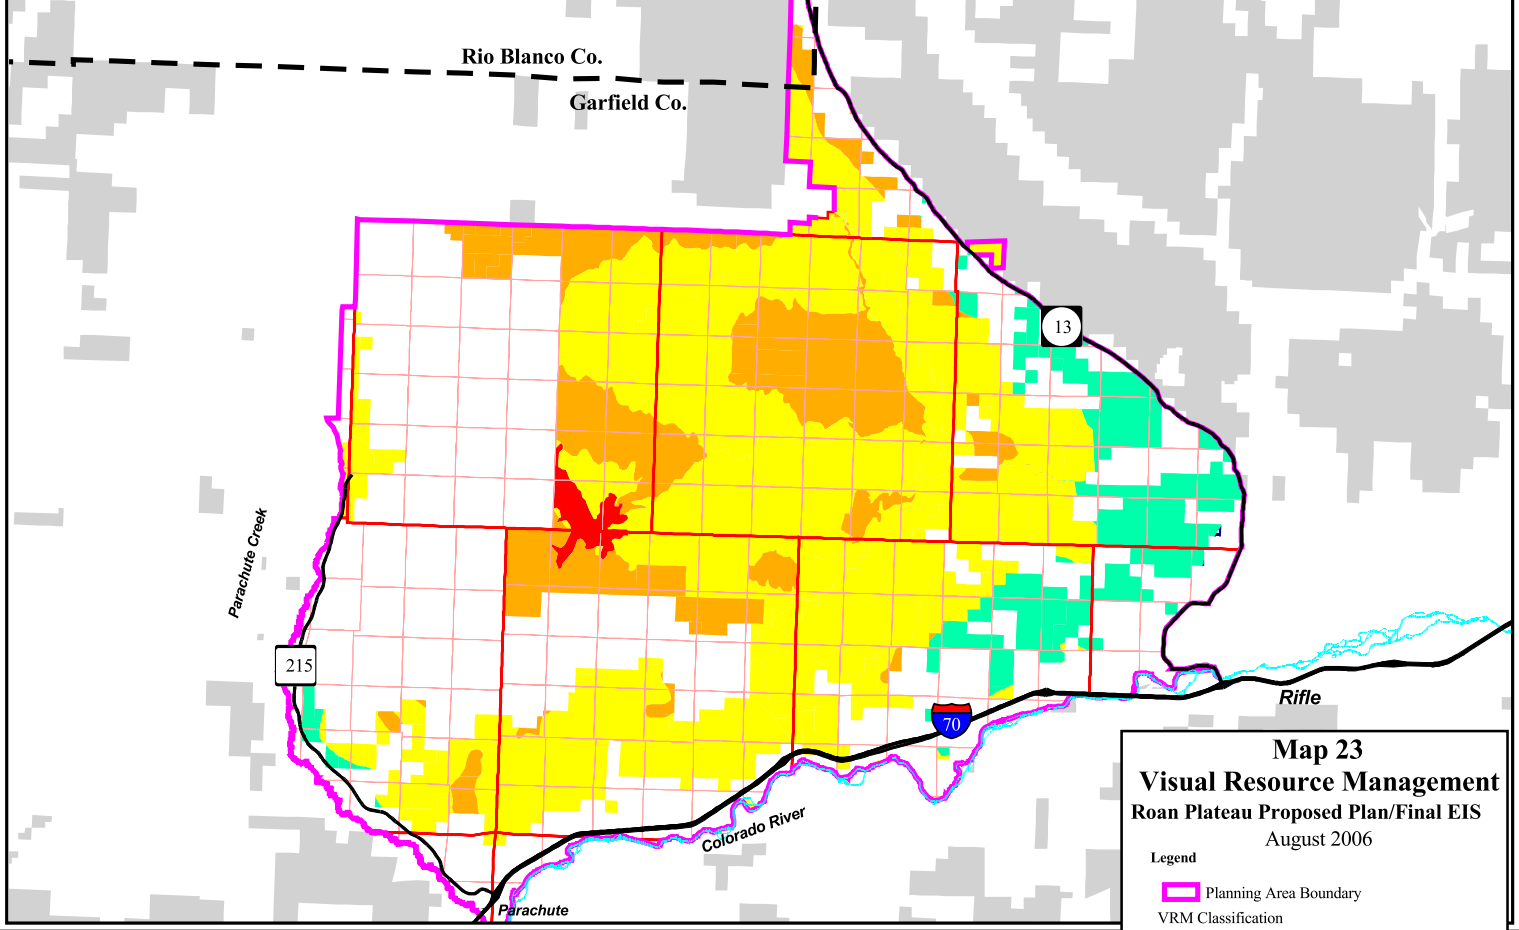

# Preferred Alternative

**Map 23**  
**Visual Resource Management**  
**Roan Plateau Proposed Plan/Final EIS**  
 August 2006

**Legend**

- Planning Area Boundary
- VRM Classification
  - 1
  - 2
  - 3
  - 4
  - 5
- Land Status Outside the Planning Area
  - BLM
  - Private

Scale 1 : 160,000

Bureau of Land Management  
 Glenwood Springs Field Office

# Proposed Plan