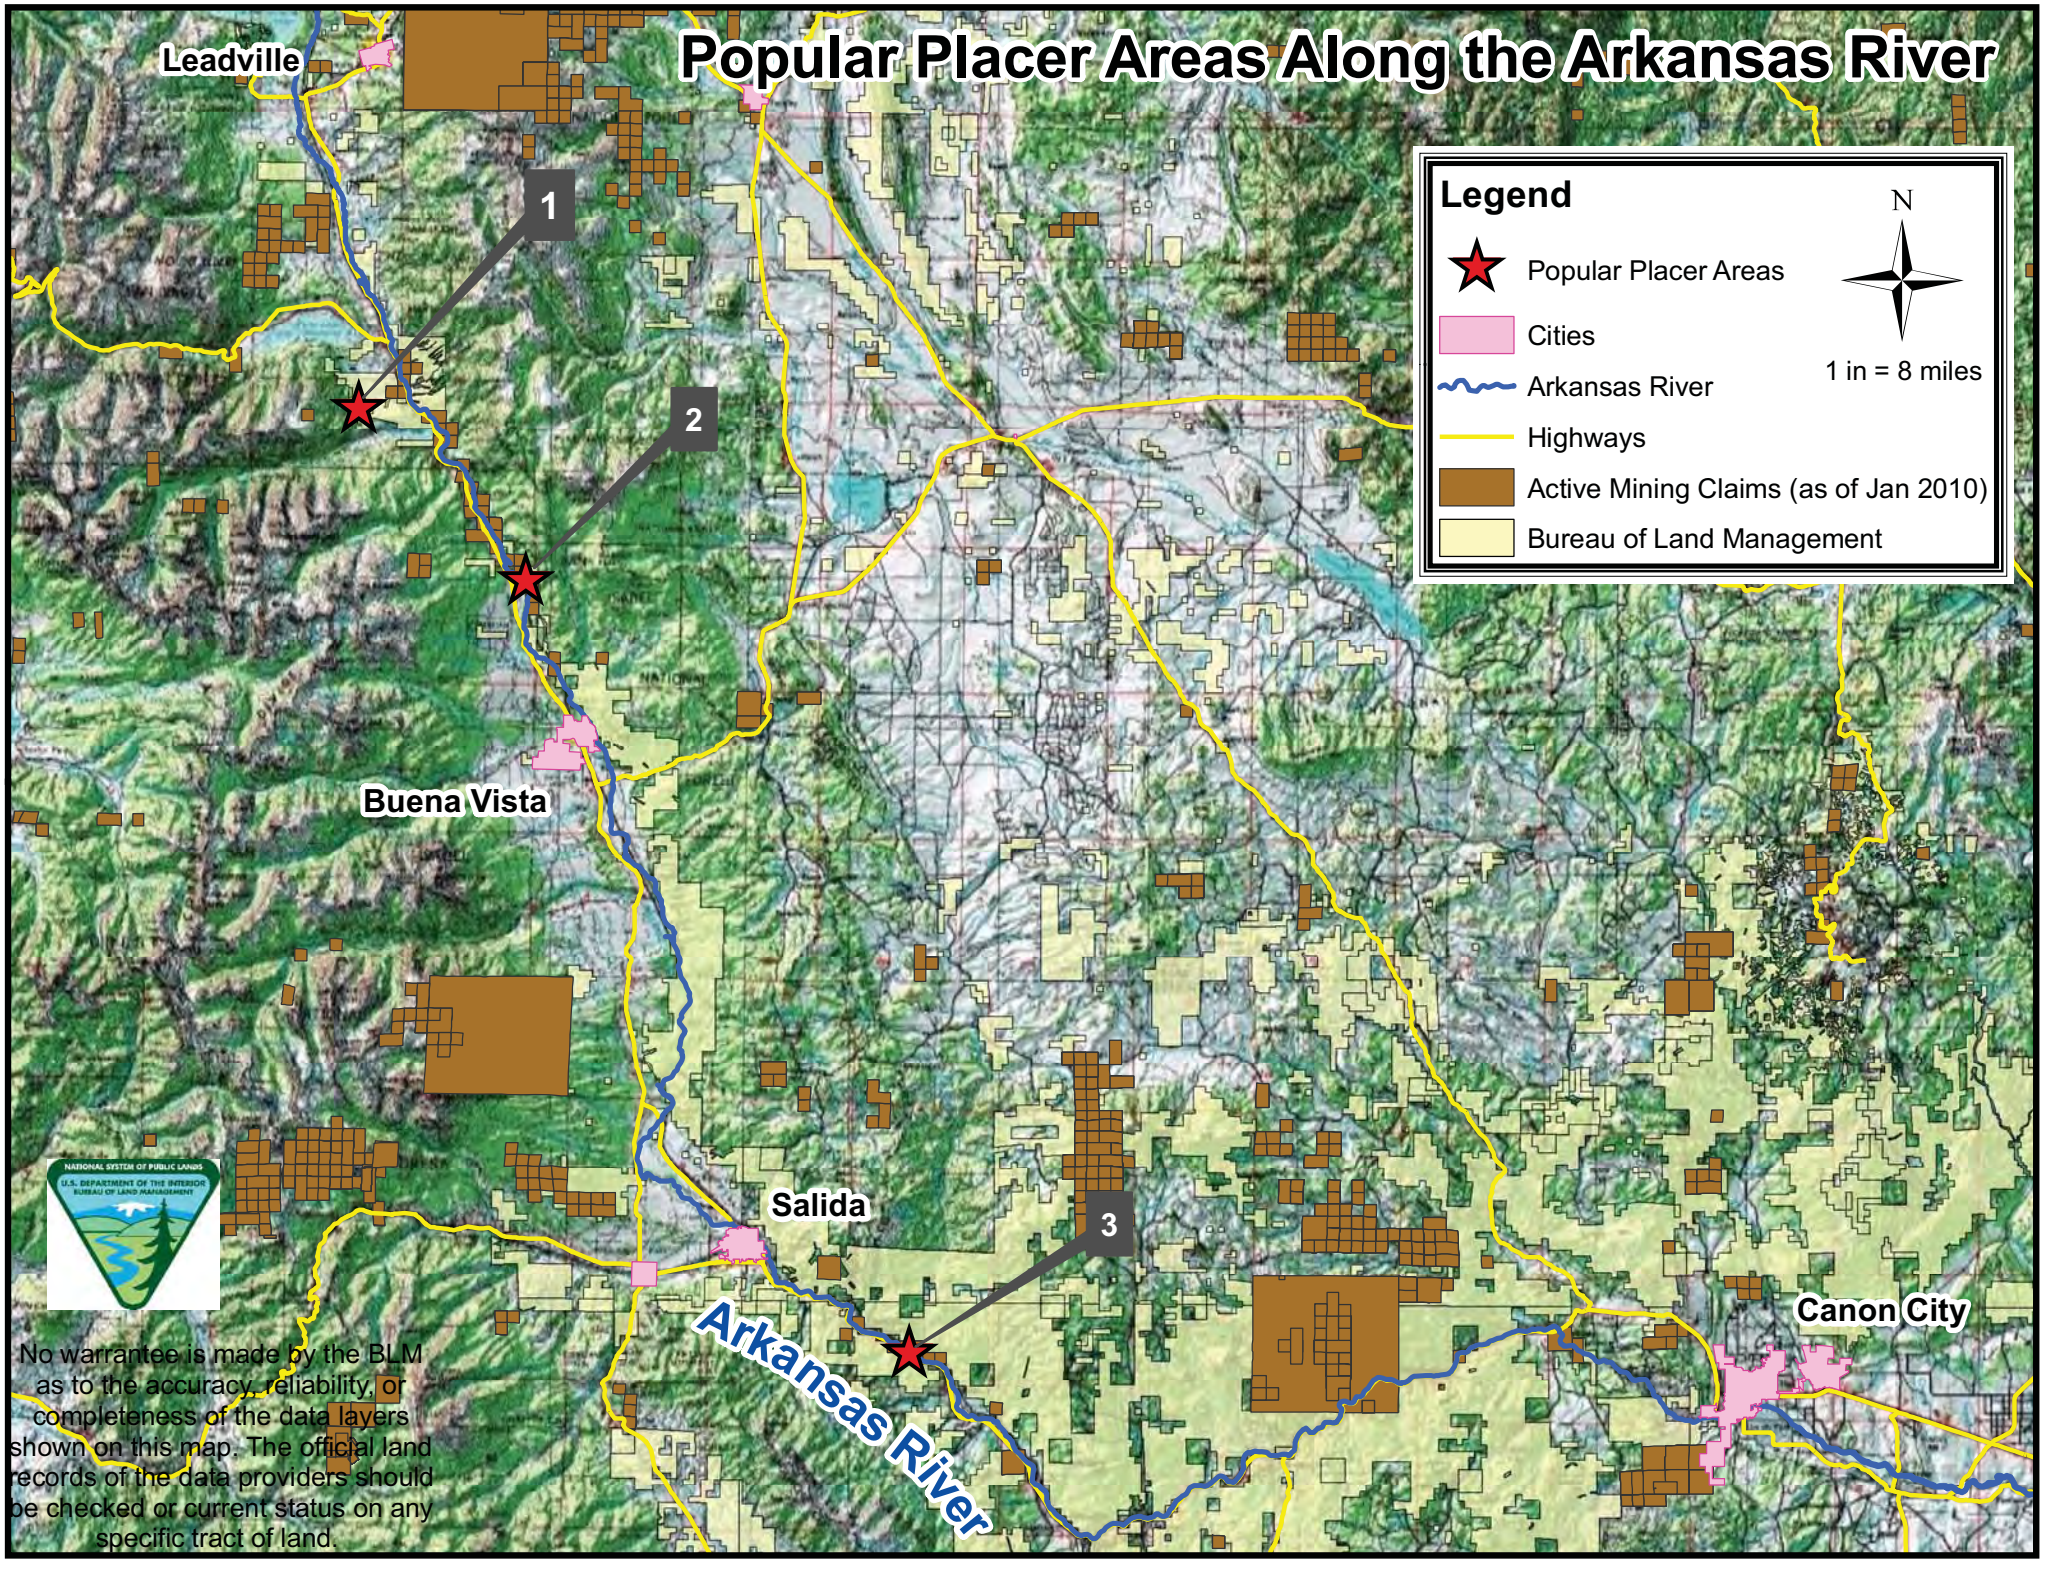

Popular Placer Areas Along the Arkansas River

Leadville

1

2

3

Buena Vista

Salida

Arkansas River

Canon City

Legend

-  Popular Placer Areas
 -  Cities
 -  Arkansas River
 -  Highways
 -  Active Mining Claims (as of Jan 2010)
 -  Bureau of Land Management
- N
1 in = 8 miles

No warrantee is made by the BLM as to the accuracy, reliability, or completeness of the data layers shown on this map. The official land records of the data providers should be checked or current status on any specific tract of land.