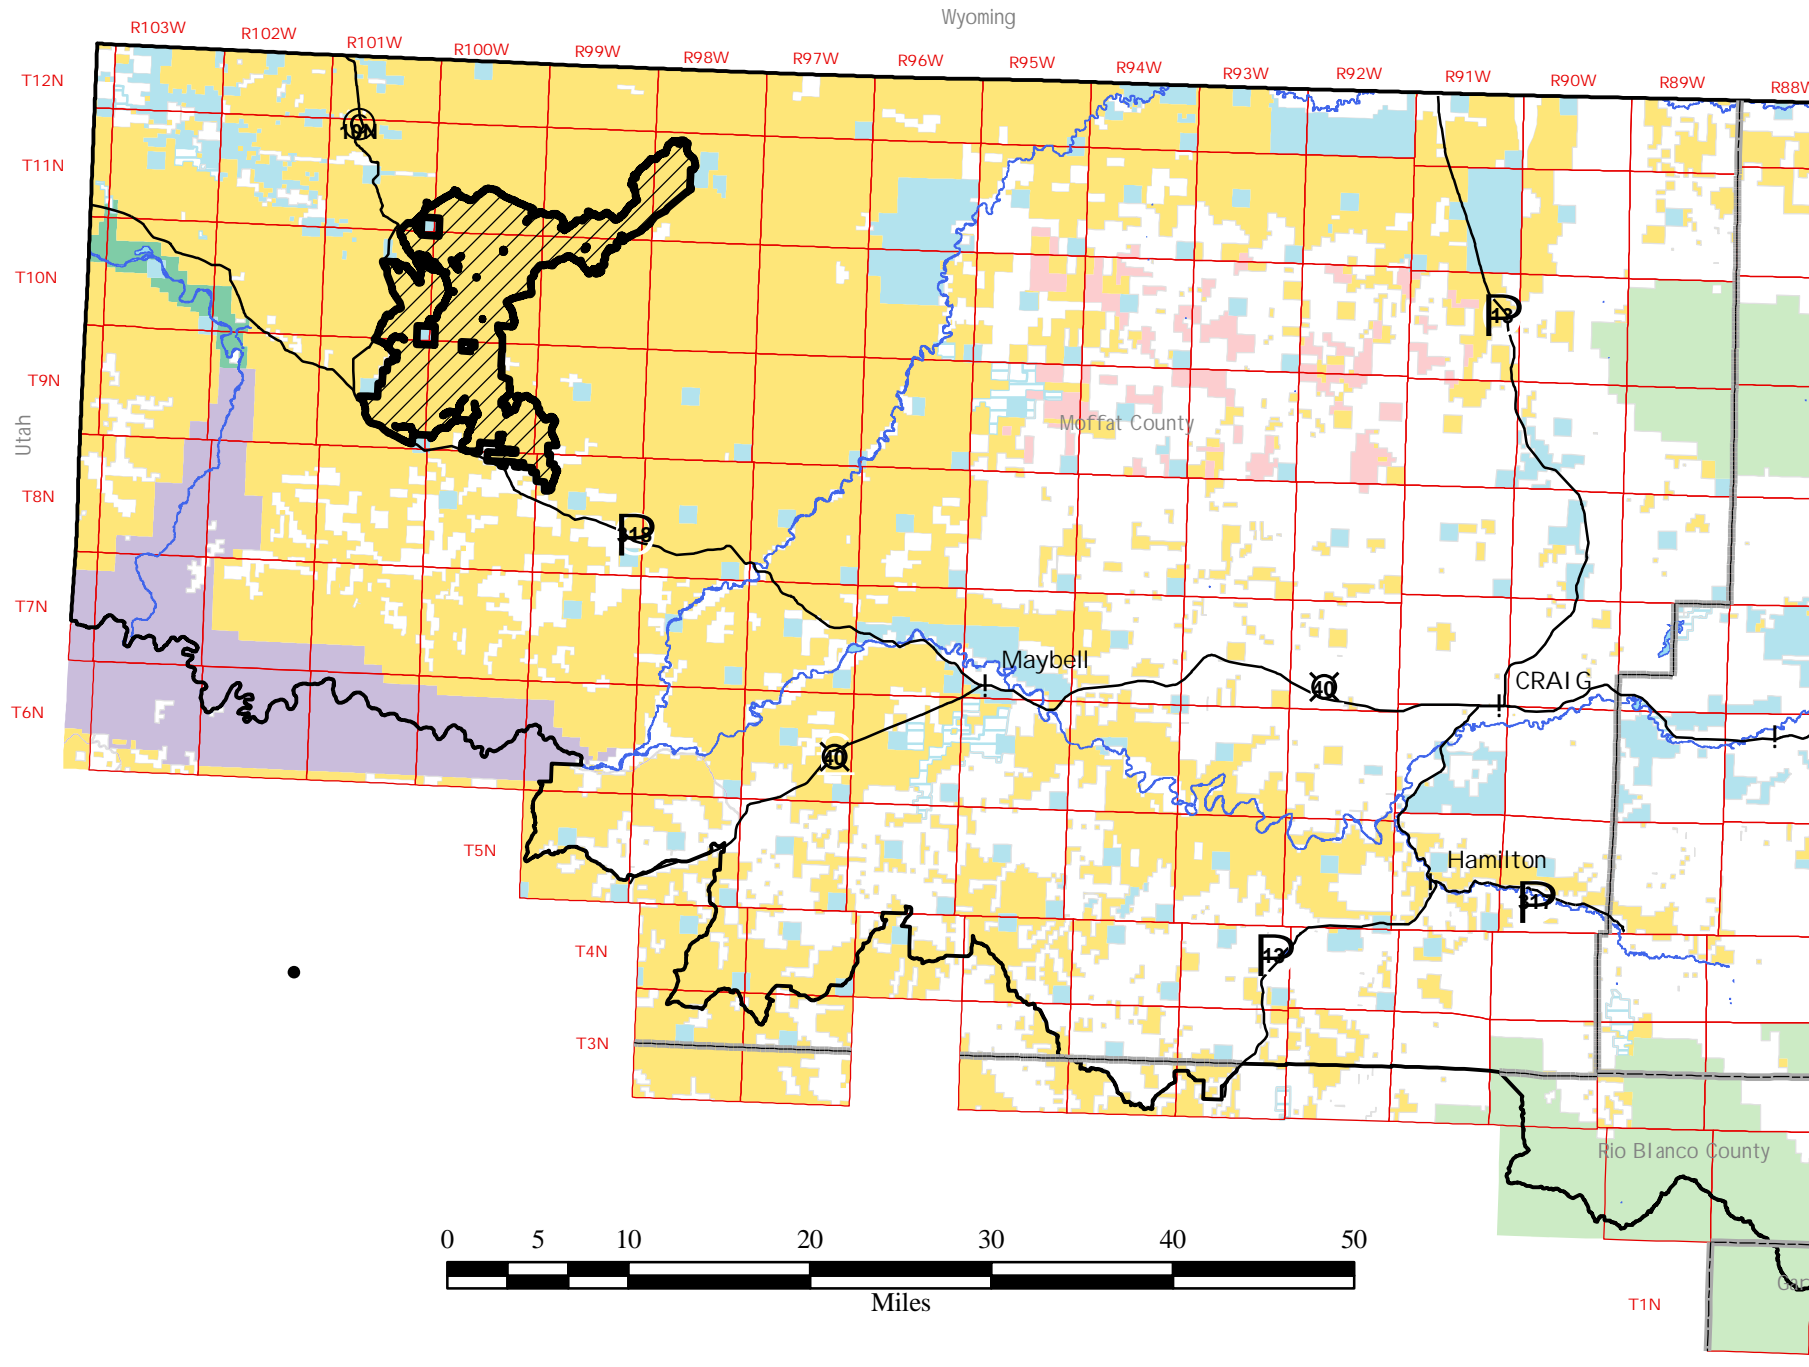

Bureau of Land Management Little Snake Field Office Vermillion Basin

- Legend**
- Vermillion Basin
 - Towns
 - Highways/Roads (major)
 - Field Office Boundary
- Surface Management Status**
- Private
 - State DOW
 - State Land Board
 - State Park
 - US Forest Service
 - US Bureau of Rec
 - US Bureau of Land Mgmt
 - US BLM LU Lands
 - US Fish & Wildlife
 - US NPS

No warranty is made by the Bureau of Land Management as to the accuracy, reliability, or completeness of these data for individual use or aggregation use with other data. All boundaries are an approximate representation.