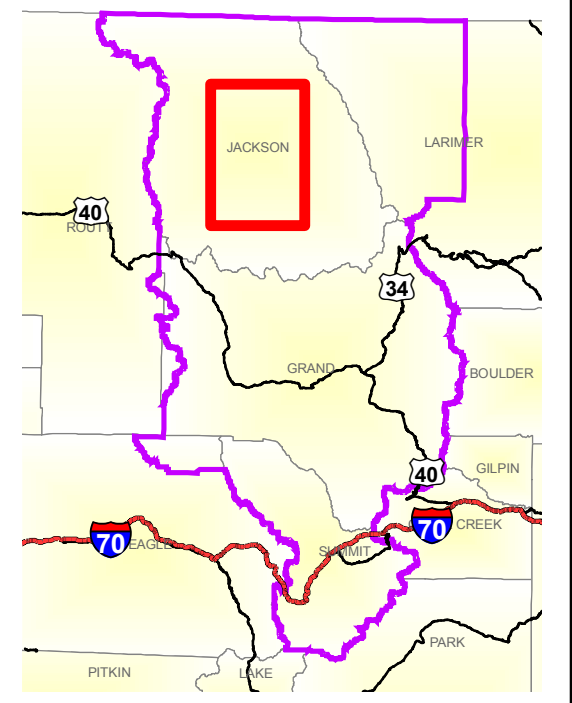

Legend

- 2012_AllotmentRenewals
- All KFO Allotments
- Interstate
- U.S.; State
- Trail
- Major Road
- Primitive Road
- Bureau of Land Mgt
- Division of Wildlife
- National Park
- US Forest Service
- National Wildlife Refuge
- Private
- State
- State Forest

Kremmling Field Office

0 0.4 0.8 1.6 Miles

No warranty is made by the Bureau of Land Management as to the accuracy, reliability, or completeness of these data. For graphical purposes only and not for navigation. This map was intended to be printed in color. Last Edited: SGV, 12082011.