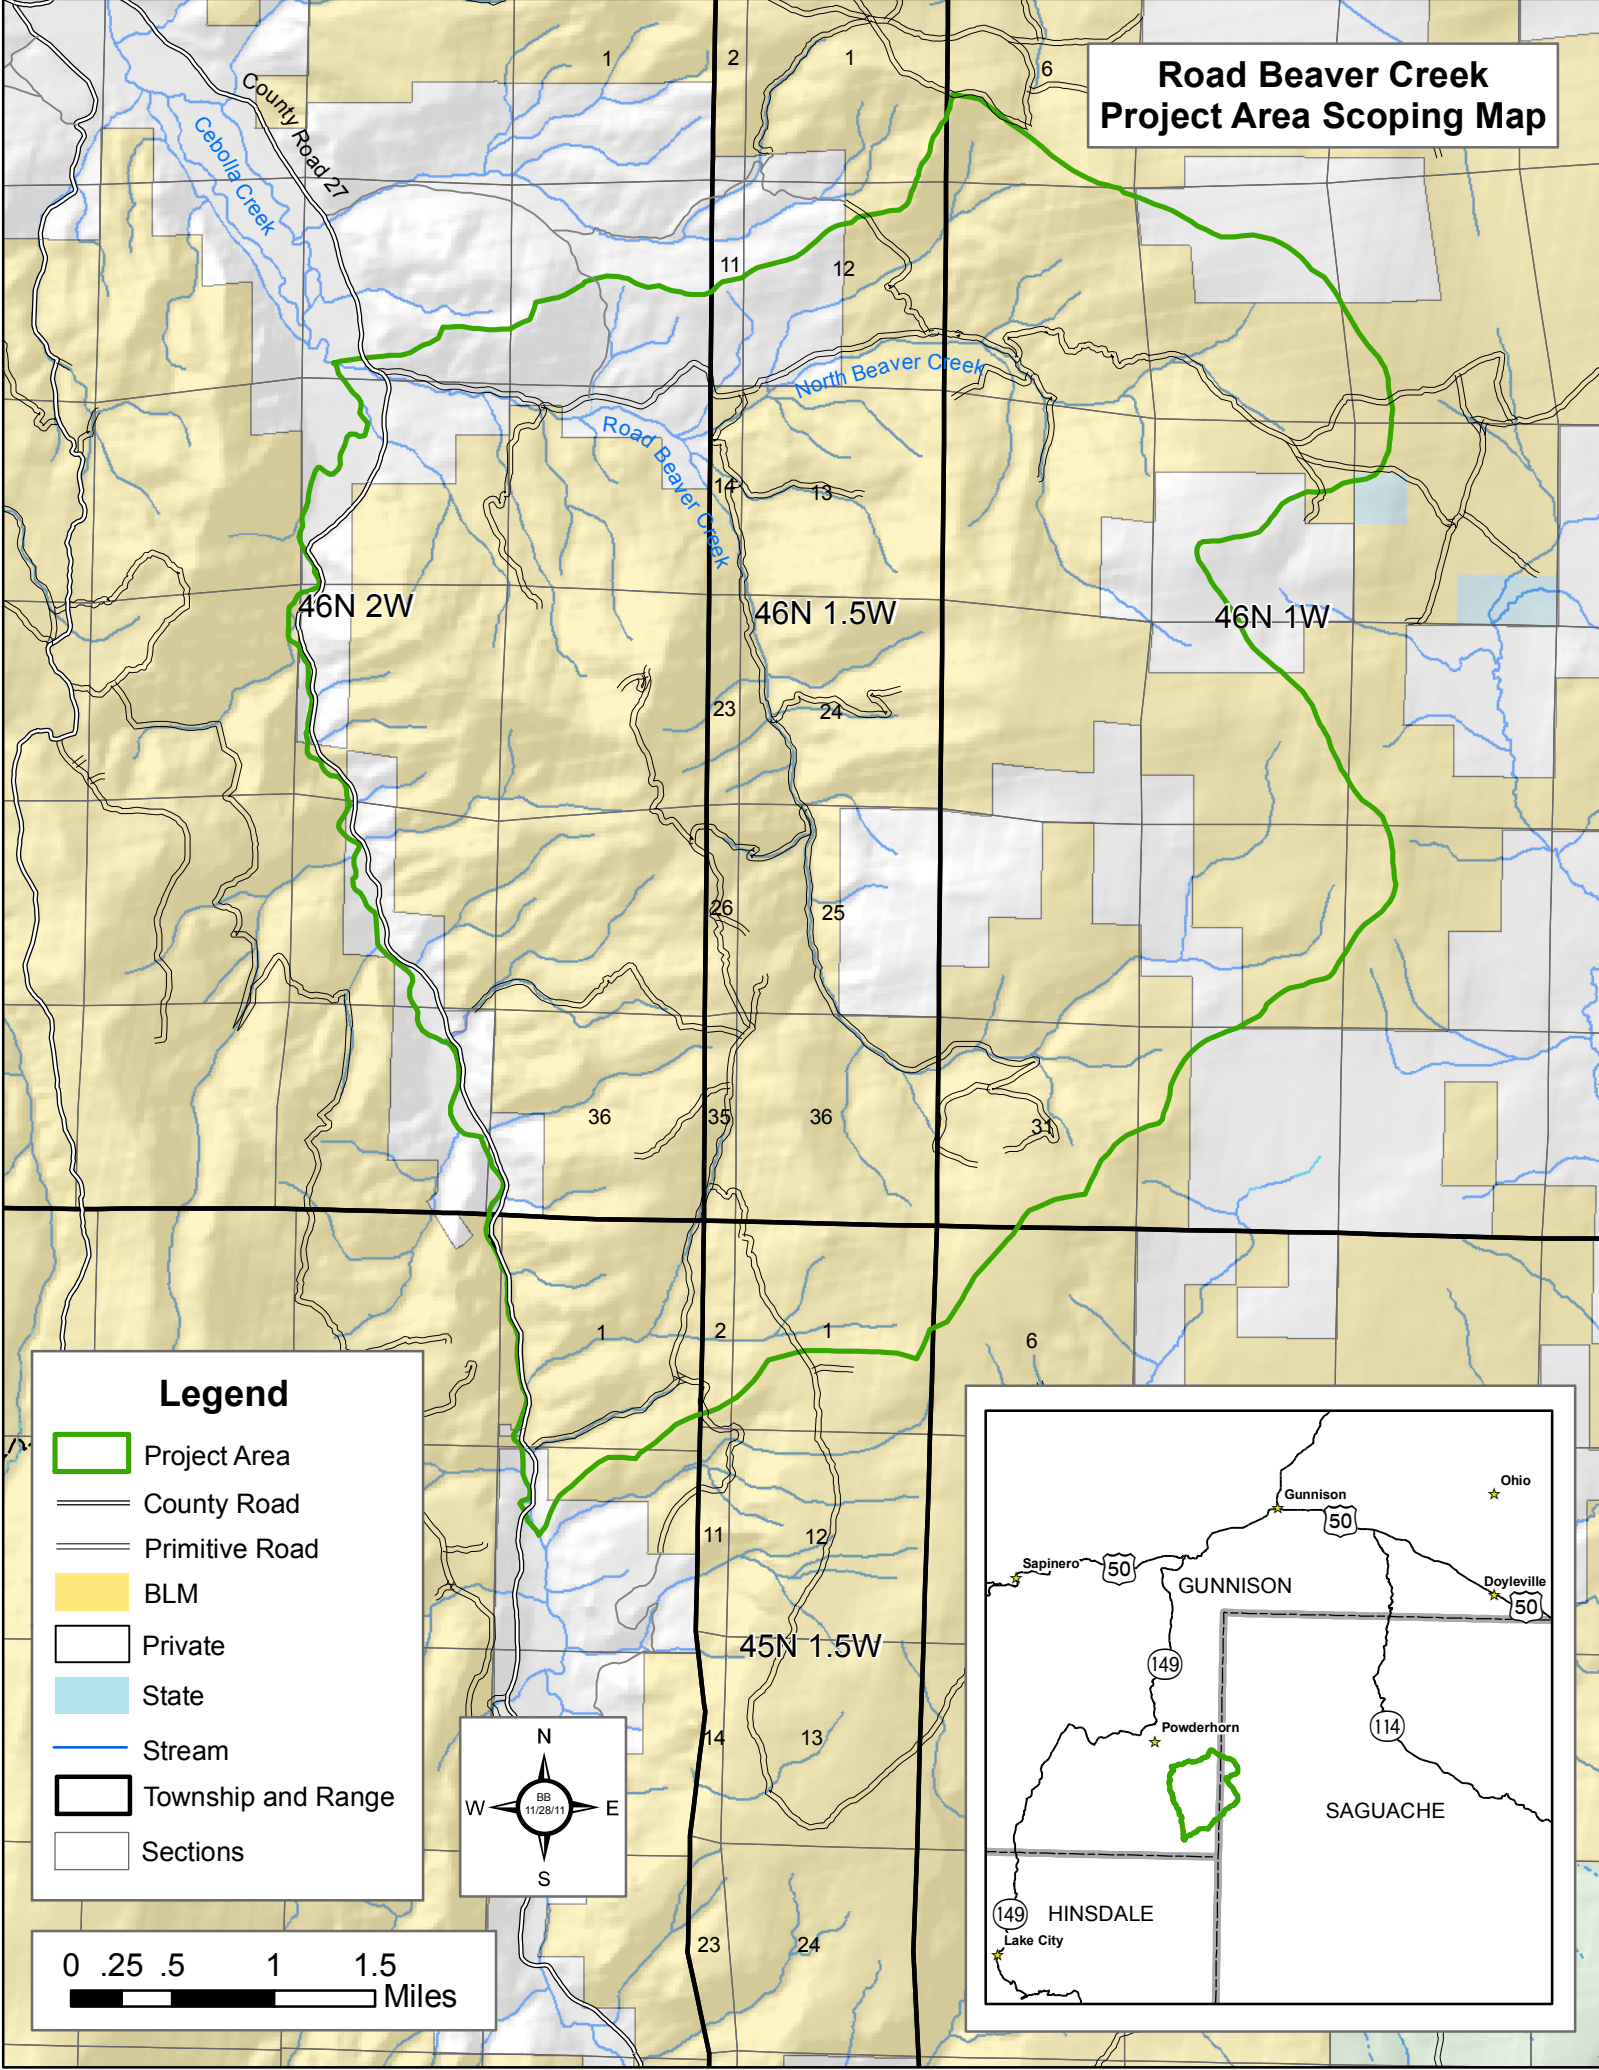

Road Beaver Creek Project Area Scoping Map

Legend

- Project Area
- County Road
- Primitive Road
- BLM
- Private
- State
- Stream
- Township and Range
- Sections